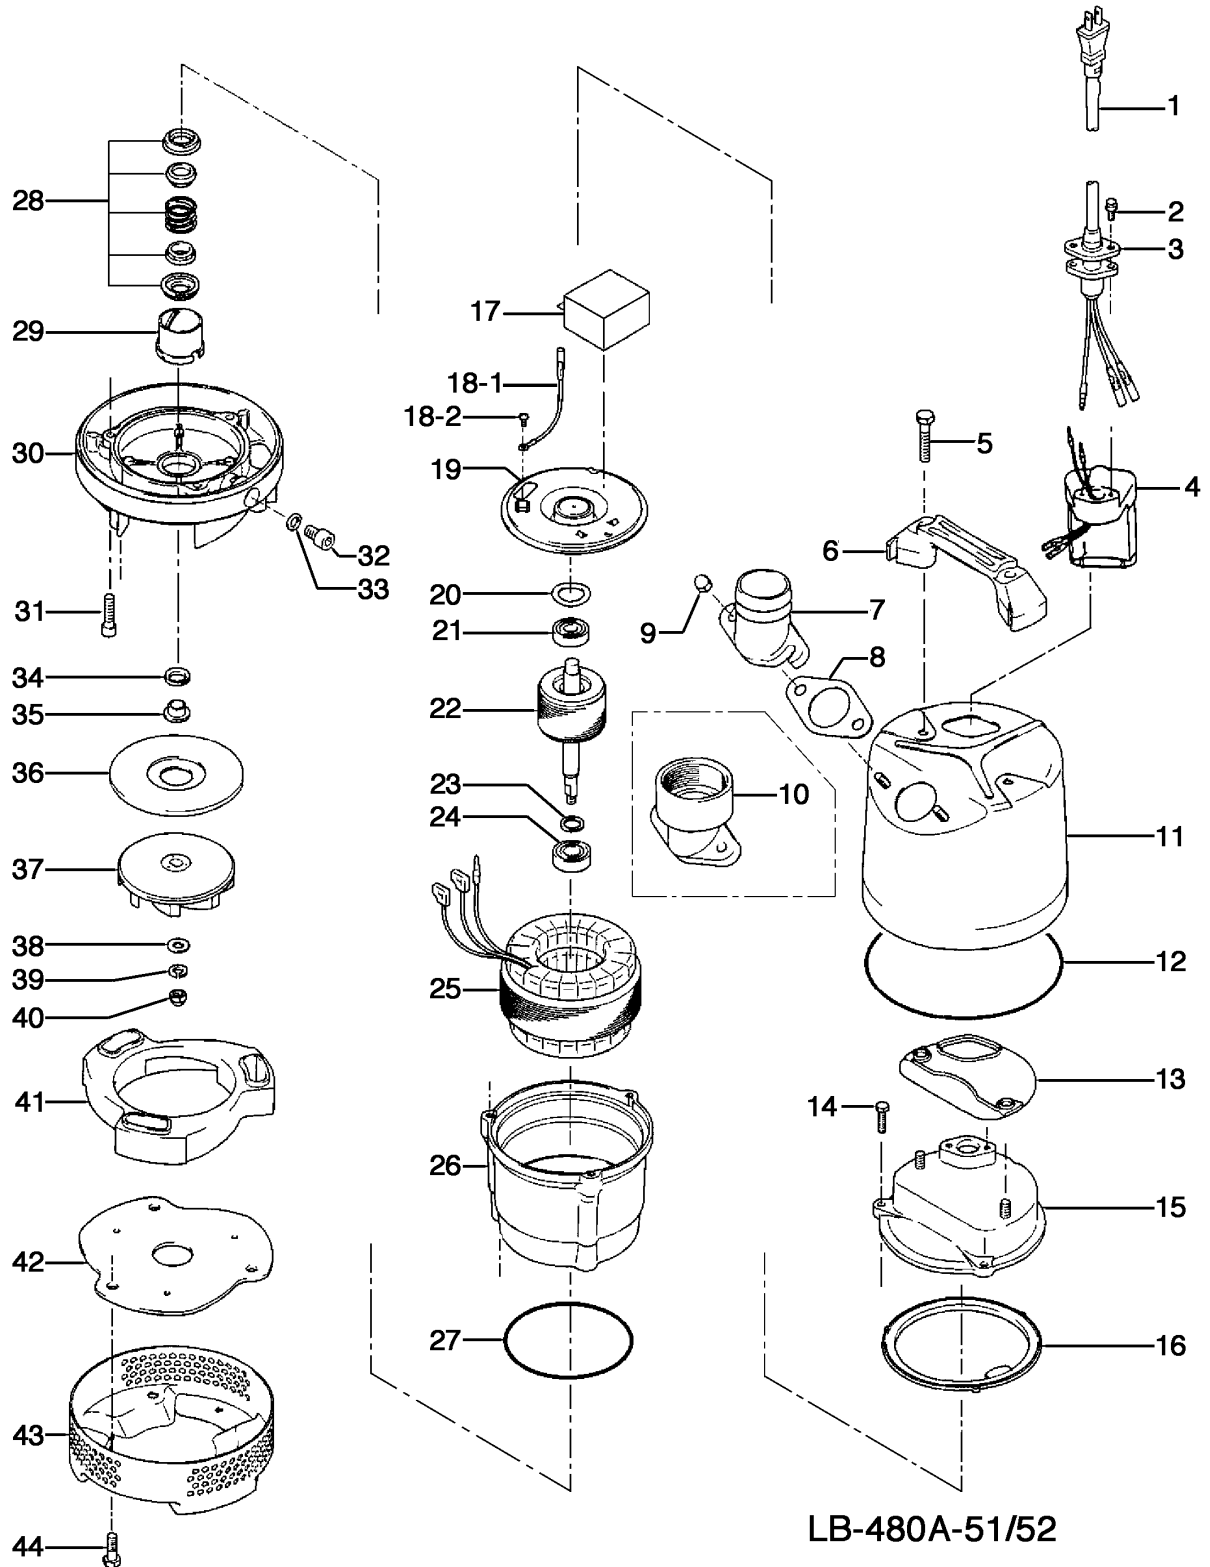

Pos.no	Item no.	Description	Quant.	UP
		Dichtungs-Oring-Satz	1	Price on req.
1	001-009-48	Cable Set (10m) 220/230/240V-50HZ(EUR) H07R-F3Cx1mm2 LBD(HAR)	1	Price on req.
	061-TEG-05	Cable Repair Kit	1	Price on req.
2	140-446-12	Hex.Bolt (w/Plain Washer) M5x38 SUS304 (EN X5CrNi18-10) Stainless Steel	2	Price on req.
3	003-190-10	Gland SUS316 (EN X5Cr-Ni-Mo17-12-2)	1	Price on req.
4	114-000-94	Relay Unit EL-2 Type(200V)	1	Price on req.
5	140-505-10	Hex.Bolt (w/Plain Washer) M8x55 SUS304 (EN X5CrNi18-10) Stainless Steel	2	Price on req.
6	068-289-18	Handle LBA3-250/480 (SPC+NBR)	1	Price on req.
7	032-000-12	Hose Coupling 50mm(LB-480-52/62 Type) ADC	1	Price on req.
7	032-000-23	Hose Coupling (for EUR) BSPT-2, LB-480 ADC	1	Price on req.
8	121-587-17	Packing LB-250/480-51/61 NBR	1	Price on req.
9	141-144-10	Flanged Hex. Nut M8 SUS304 (EN X5CrNi18-10) Stainless Steel	2	Price on req.
10	032-000-23	Hose Coupling (for EUR) BSPT-2, LB-480 ADC	1	Price on req.
10	032-000-70	Screwed Flange 40mm inside thread 40mm(LB-480-51/61)	1	Price on req.
11	065-382-13	Outer Cover LB-250/480-51/61 Type SPC	1	Price on req.
12	122-453-16	O-Ring 172xd2.7 NBR	1	Price on req.
13	121-434-18	Packing LB3-250/480 Synthetic Rubber	1	Price on req.
14	140-396-16	Hex.Bolt (w/Plain Washer) M6x20 SUS304 (EN X5CrNi18-10) Stainless Steel	3	Price on req.
15	051-282-19	Head Cover ADC	1	Price on req.
16	121-546-14	Packing d120xd142x6.2t NBR	1	Price on req.
17	076-161-18	Capacitor 220/230/240V-50HZ SH-CAP,580VAC-8MF(3Terminal)	1	Price on req.
18-1	009-000-02	Earth Terminal	1	Price on req.
18-2	143-203-14	Pan Screw M4x5	1	Price on req.
19	050-486-12	Motor Bracket SECD	1	Price on req.
20	142-451-16	Wave Washer 6201(D=32,t=0.25) SUP	2	Price on req.
21	052-100-15	Bearing 6201ZZC3	1	Price on req.
22	055-889-14	Rotor (HS2.4S-51/52, LSC1.4S-51, LB-480-52)	1	Price on req.
23	061-180-17	Bearing Collar d15.1xd20x1.6t SS	1	Price on req.
24	052-101-16	Bearing 6202ZZC3	1	Price on req.
25	056-C70-19	Stator 220/230/240V-50HZ	1	Price on req.
26	064-508-14	Motor Frame ADC	1	Price on req.
27	122-133-17	O-Ring G-110 NBR	1	Price on req.
28	025-000-81	Mechanical Seal W-14VCA SiC	1	Price on req.
29	030-000-09	Oil Lifter W-14VL Resin	1	Price on req.
30	029-000-70	Oil Casing LB-250/480-51/61 Type ADC	1	Price on req.
31	140-252-19	Hex.Socket Cap Bolt M6x20 SUS304 (EN X5CrNi18-10)	3	Price on req.
32	035-124-12	Oil Plug M10x15 SUS304 (EN X5CrNi18-10)	1	Price on req.
33	121-246-11	Packing (Oil Plug) d10.3xd16x2t PE	1	Price on req.
34	122-441-11	V-Ring VR-14 NBR	1	Price on req.
35	071-292-14	Shaft Sleeve LB3-250/480 SUS304 (EN X5CrNi18-10) Stainless Steel	1	Price on req.
36	031-000-01	Wear Ring LB-250/480-51/61 Type SPC+Rubber	1	Price on req.
37	021-007-43	Impeller 50Hz	1	Price on req.
37	021-007-44	Impeller (60HZ) 60Hz Urethane Rubber	1	Price on req.
38	142-127-10	Plain Washer M8 SUS304 (EN X5CrNi18-10) Stainless Steel	1	Price on req.
39	142-163-21	Spring Washer M8 SUS316 (DIN 1.4401) Stainless Steel	1	Price on req.
40	141-030-12	Hex.Cap Nut M8 SUS304 (EN X5CrNi18-10) Stainless Steel	1	Price on req.
41	020-B89-19	Pump Casing LB-250/480-51/61 Type Synthetic Rubber	1	Price on req.
42	022-001-28	Suction Cover LB-250/480-52/62 Type SPC+Rubber	1	Price on req.
43	023-547-18	Strainer Stand LB-250/480-51/61 SPC	1	Price on req.
44	140-503-18	Hex.Bolt (w/Plain Washer) M8x16 SUS304 (X5CrNi18-10) Stainless Steel	3	Price on req.
	173-567-12	Packing & O-Ring Set	1	Price on req.
	##oilVG32	ml Turbine Oil ISO VG32	150	Price on req.
	090-126-15	Electrode Extension KTVE/KTZE	1	Price on req.

Exploded View LB-480A-51/52

LB-480A-51/52