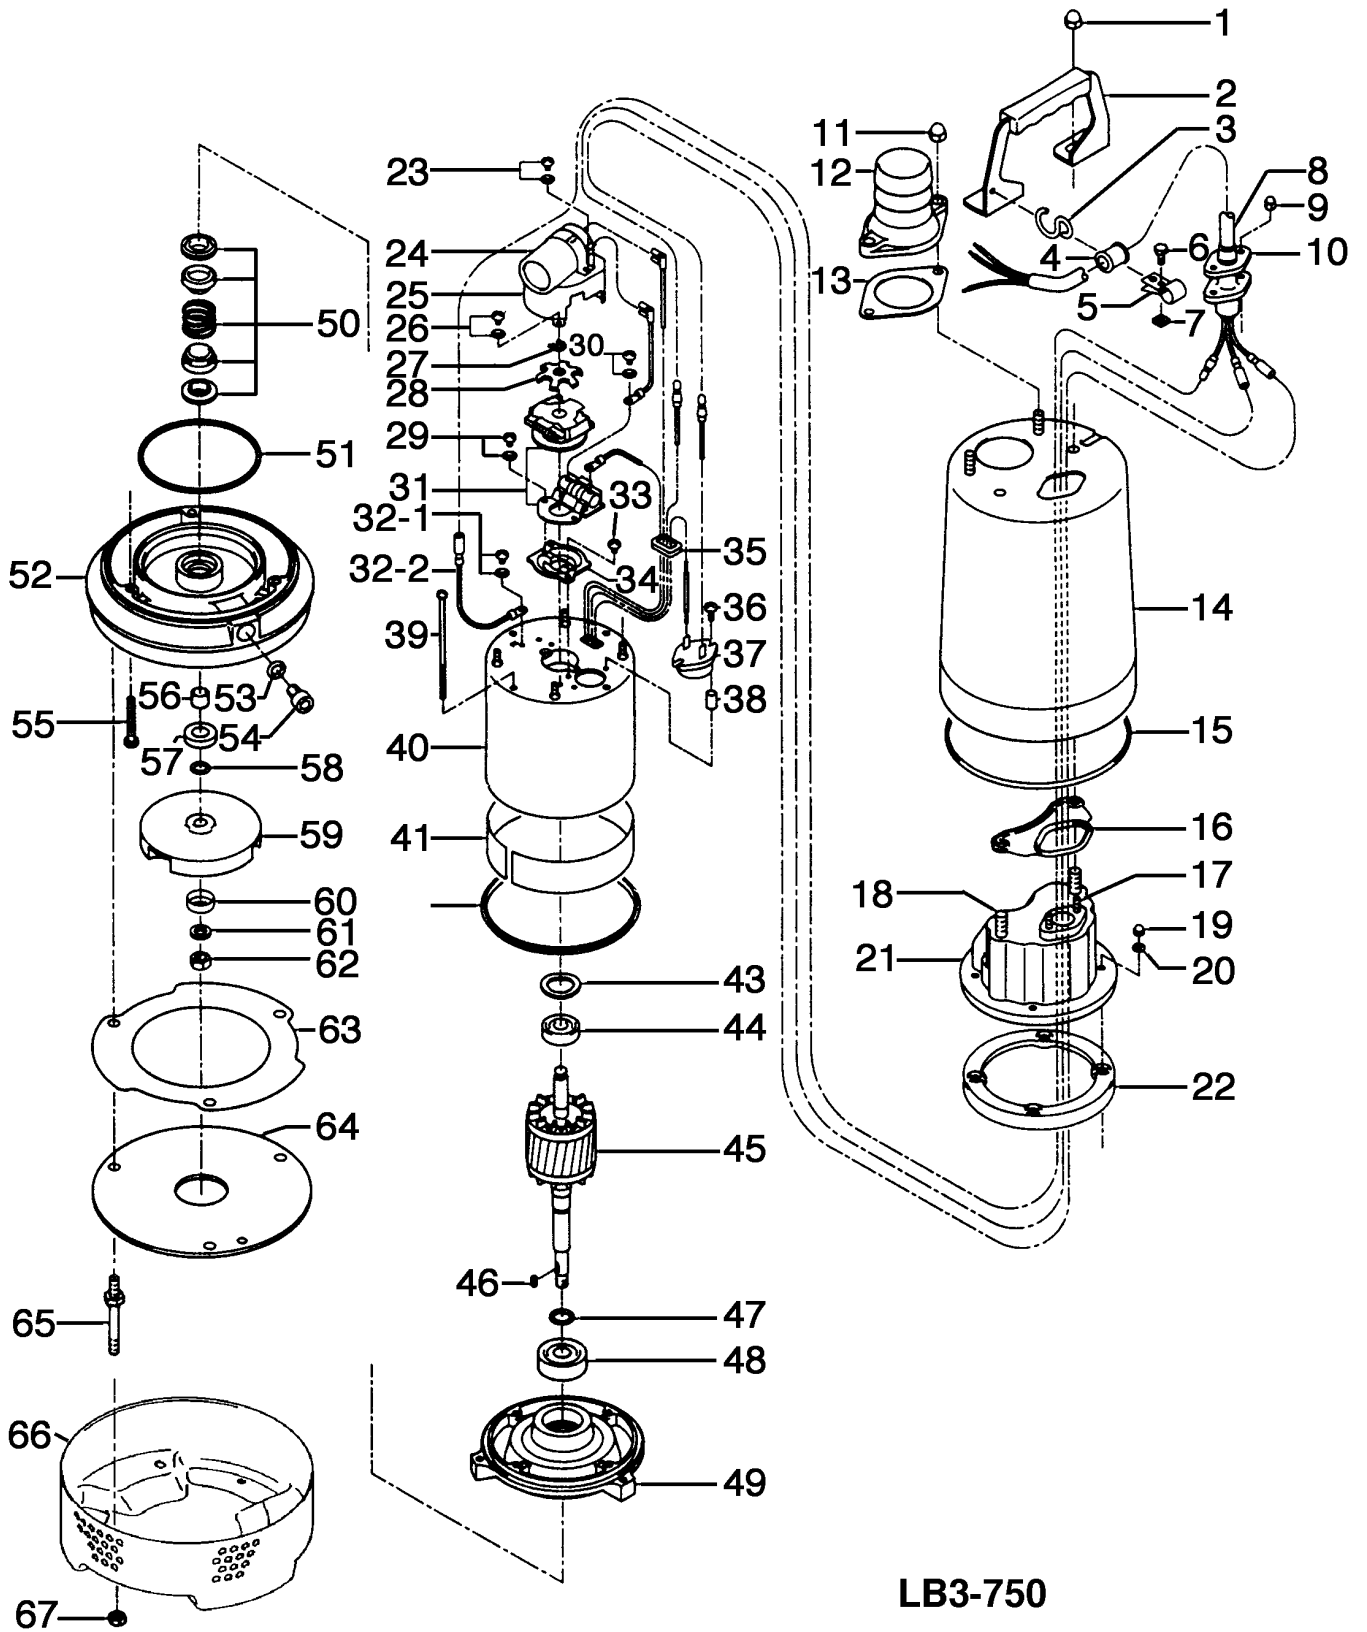

Pos.no	Item no.	Description	Quant.	UP
		Dichtungs-Oring-Satz	1	Price on req.
1	141-030-38	Hex.Cap Nut M8(B=12) SUS304 (EN X5CrNi18-10) Stainless Steel	2	Price on req.
2	068-289-18	Handle LBA3-250/480 (SPC+NBR)	1	Price on req.
3	011-100-18	Shackle S-8 SS	1	Price on req.
4	010-126-17	Cable Clip Rubber HS2 NBR	1	Price on req.
5	010-105-10	Cable Clip SB SPC	1	Price on req.
6	140-018-37	Hex.Bolt M5x15 SWRM	1	Price on req.
7	141-026-15	Square Nut M5 S20C	1	Price on req.
8	001-009-48	Cabletyre Cable Set (10m) 220/230/240V-50HZ(EUR) H07R-F3Cx1mm2 LBD(HAR)	1	Price on req.
9	140-427-17	Hex.Bolt (w/Plain Washer) M5x15 SUS304 (EN X5CrNi18-10)	2	Price on req.
10	003-190-10	Gland SUS316 (EN X5Cr-Ni-Mo17-12-2)	1	Price on req.
11	141-030-38	Hex.Cap Nut M8(B=12) SUS304 (EN X5CrNi18-10) Stainless Steel	2	Price on req.
12	032-000-67	Hose Coupling 50mm(LB2-480) ADC	1	Price on req.
12	032-000-59	Hose Coupling (for EUR)BSPT-2 FC	1	Price on req.
13	121-138-19	Packing (Screwed Flange) LB(P.C.84) NBR	1	Price on req.
14	065-233-18	Outer Cover LB2-480(Blue) SPC	1	Price on req.
15	122-274-11	O-Ring 159.5xd2.5 NBR	1	Price on req.
16	121-444-24	Packing LB2-750 NBR	1	Price on req.
17	144-469-13	Stud Bolt M5x22 SUS304 (EN X5CrNi18-10) Stainless Steel	2	Price on req.
18	144-308-26	Stud Bolt M8x25 SUS304 (EN X5CrNi18-10) Stainless Steel	2	Price on req.
19	141-028-17	Hex.Cap Nut M5 SUS304 (EN X5CrNi18-10) Stainless Steel	4	Price on req.
20	141-125-18	Plain Washer M5 SUS304 (EN X5CrNi18-10) Stainless Steel	4	Price on req.
21	051-000-07	Head Cover (ADC)	1	Price on req.
22	121-249-14	Packing LB-400(E) NBR	1	Price on req.
23	143-085-34	Pan Screw (w/Spring Washer) M4x6 C3604 (EN CuZn39Pb3)	1	Price on req.
24	076-138-16	Capacitor 110/220V-60HZ 170MFD-125VAC(L=61)	1	Price on req.
25	078-102-17	Centrifugal Switch Cover LB-400(E) SPC	1	Price on req.
26	143-085-34	Pan Screw (w/Spring Washer) M4x6 C3604 (EN CuZn39Pb3)	2	Price on req.
27	145-002-17	Snap Retainer d10 SK5	1	Price on req.
28	142-207-15	Finger Spring d10.5 SK5	1	Price on req.
29	143-085-34	Pan Screw (w/Spring Washer) M4x6 C3604 (EN CuZn39Pb3)	2	Price on req.
30	143-076-29	Pan Screw (w/Spring Washer) M3x6 SWRM	2	Price on req.
31	077-109-11	Centrifugal Switch MS-3-2	1	Price on req.
32-1	143-085-34	Pan Screw (w/Spring Washer) M4x6 C3604 (EN CuZn39Pb3)	1	Price on req.
32-2	009-000-01	Earth Terminal 2mm2x195L	1	Price on req.
33	143-085-34	Pan Screw (w/Spring Washer) M4x6 C3604 (EN CuZn39Pb3)	2	Price on req.
34	062-185-15	Bearing Fixing Plate LB SECC	1	Price on req.
35	016-110-16	Lead Wire Protection Bush LB-400(E) NBR	1	Price on req.
36	143-114-17	Truss Screw M4x16 SWRM	2	Price on req.
37	053-393-10	Motor Protector 220V-50HZ MEA-98123 (H.C)	1	Price on req.
38	071-174-19	Spacer d6x6lx0.5t SPC	2	Price on req.
39	143-119-12	Pan Screw M5x127 SWRM	4	Price on req.
40	056-618-13	Stator and Frame 230V/50Hz	1	Price on req.
41	071-206-11	Collar 29l SECC	1	Price on req.
42	121-244-19	Packing LB-400(E) NBR	1	Price on req.
43	142-192-16	Wave Washer 6201(D=32,t=0.4) SK5	1	Price on req.
44	052-100-15	Bearing 6201ZZC3	1	Price on req.
45	055-619-11	Rotor w/Bearing	1	Price on req.
46	147-016-10	Impeller Key 4x4x10L SUS403 (EN X6Cr13)	1	Price on req.
47	061-157-15	Bearing Collar d15.1xd21x1.6t Kaltgewalztes BlechC	1	Price on req.
48	052-152-12	Bearing 6302ZZC3	1	Price on req.
49	060-372-15	Bearing Housing FC	1	Price on req.
50	025-000-80	Mechanical Seal W-14HC SSIC	1	Price on req.
51	122-131-15	O-Ring G-100 NBR	1	Price on req.
52	020-B48-16	Pump Casing LB3-750 FC	1	Price on req.
53	121-246-11	Packing (Oil Plug) d10.3xd16x2t PE	1	Price on req.
54	035-124-12	Oil Plug M10x15 SUS304 (EN X5CrNi18-10)	1	Price on req.
55	140-259-16	Hex. Socket Cap Bolt M6x50 SUS304 (EN X5CrNi18-10) Stainless Steel	3	Price on req.
56	071-112-19	Shaft Sleeve d11xd14.8x11l SUS430 (EN X6Cr17)	1	Price on req.
57	026-100-14	Oil Seal SC-15287 NBR	1	Price on req.
58	040-100-18	Impeller Adjusting Washer 11.2x17x0.3t SUS304 (EN X5CrNi18-10) Stainless Steel	1	Price on req.
59	021-E17-12	Impeller (50HZ) 50Hz FCD	1	Price on req.
59	021-E16-11	Impeller (60HZ) 60Hz FCD	1	Price on req.
60	047-108-20	Impeller Thread Protect.Cover No.1(d10.5) SUS304 (EN X5CrNi18-10) Stainless Steel	1	Price on req.
61	142-164-19	Spring Washer M10 SUS304	1	Price on req.
62	141-006-77	Hex.Nut M10 S45C	1	Price on req.
63	120-174-14	Packing (S.Cover) d120xd179x0.6t THREE SHEET	1	Price on req.
64	022-839-17	Suction Cover LB3-750 SPCC	1	Price on req.
65	144-569-14	Stud Bolt M8x66(18/15) SUS410 (EN X12Cr13) Stainless Steel	3	Price on req.
66	023-503-12	Strainer Stand LB3-250/480 SPC	1	Price on req.
67	141-005-34	Hex.Nut M8 S35C	3	Price on req.
	173-566-11	Packing & O-Ring Set	1	Price on req.
	##oilVG32	ml Turbine Oil ISO VG32	210	Price on req.

Exploded View LB3-750

LB3-750