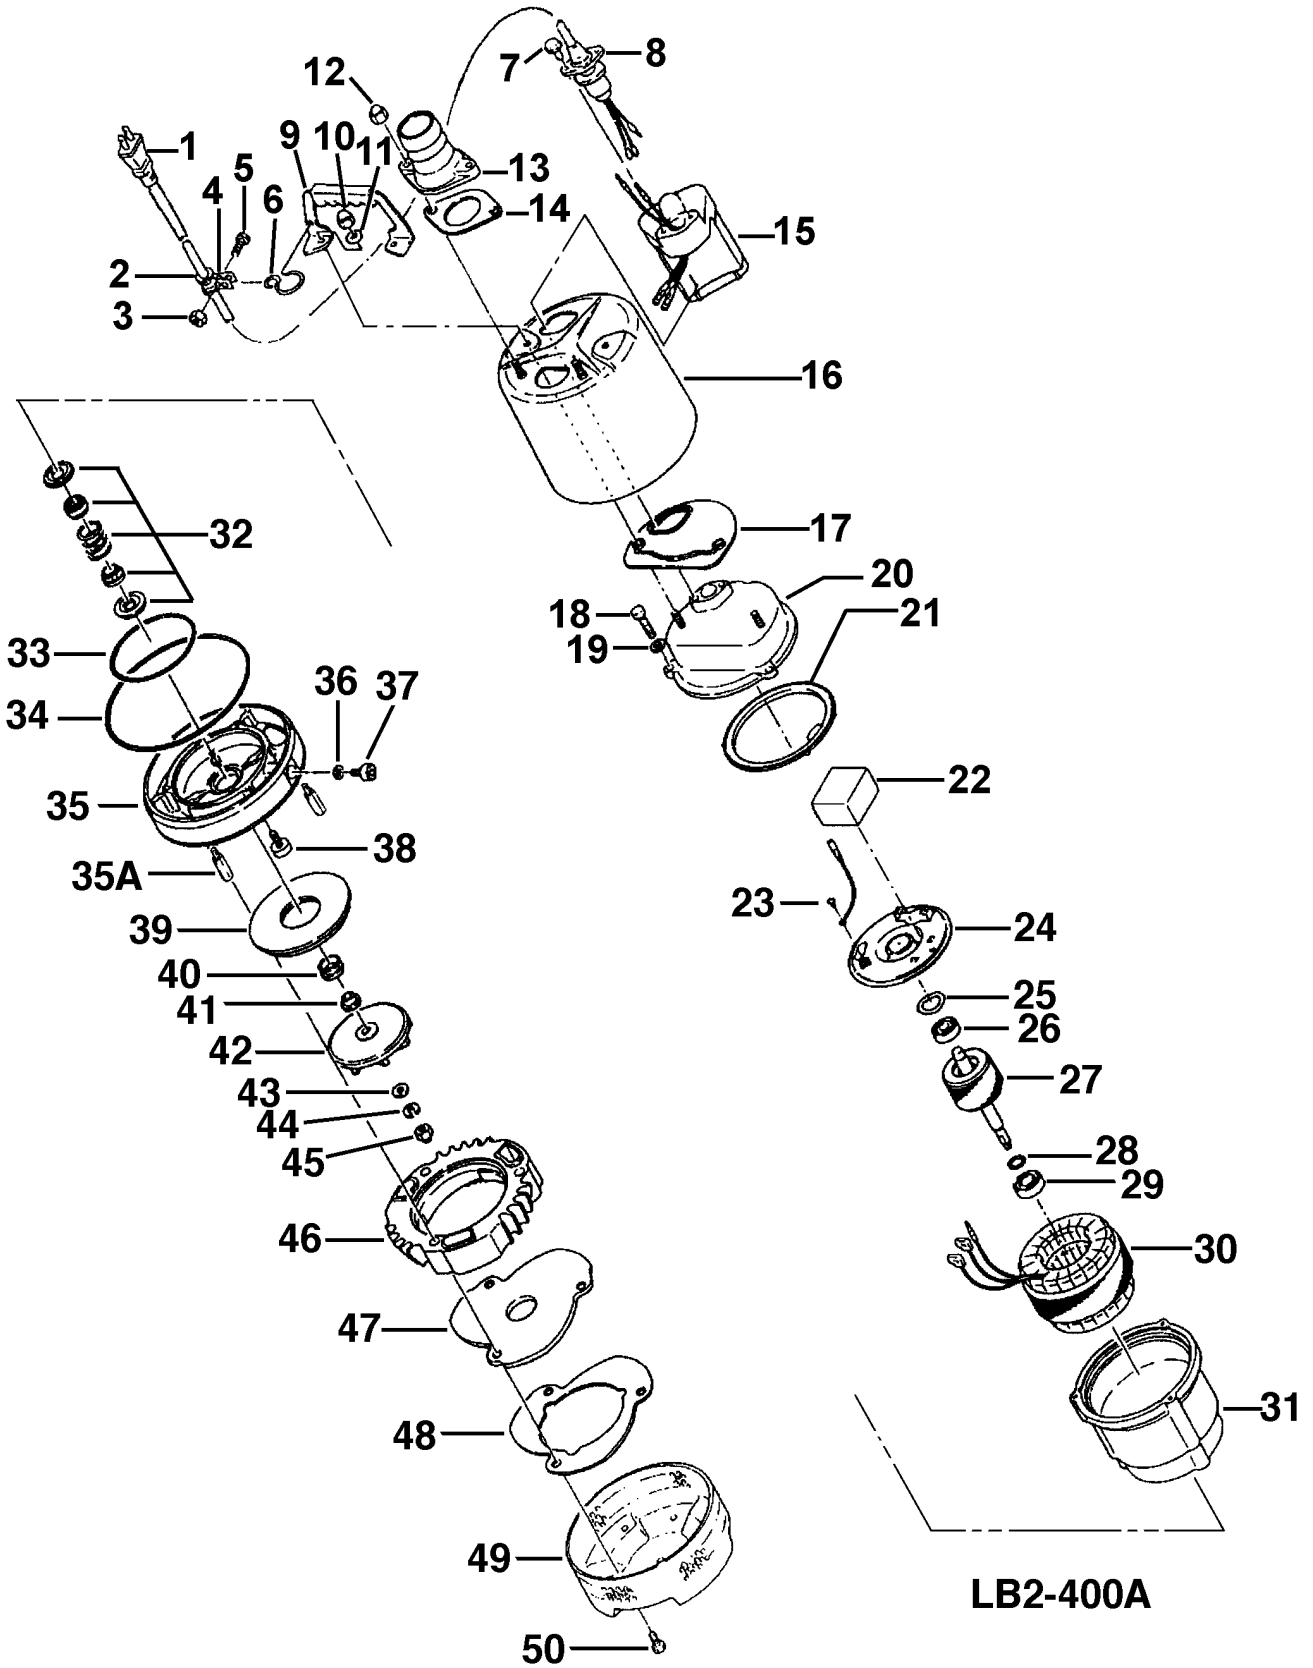

Pos.no	Item no.	Description	Quant.	UP
		Dichtungs-Oring-Satz	1	Price on req.
1	001-009-48	Cabletyre Cable Set (10m) 220/230/240V-50HZ(EUR) H07R-F3Cx1mm2 LBD(HAR)	1	Price on req.
2	010-126-17	Cable Clip Rubber HS2 NBR	1	Price on req.
3	141-003-58	Hex.Nut M5 SWRM	1	Price on req.
4	010-105-10	Cable Clip SB SPC	1	Price on req.
5	140-018-37	Hex.Bolt M5x15 SWRM	1	Price on req.
6	011-100-18	Shackle S-8 SS	1	Price on req.
7	140-446-12	Hex.Bolt (w/Plain Washer) M5x38 SUS304 (EN X5CrNi18-10) Stainless Steel	2	Price on req.
8	003-190-10	Gland SUS316 (EN X5Cr-Ni-Mo17-12-2)	1	Price on req.
9	068-251-11	Handle LB3-250/480 SPC+NBR	1	Price on req.
10	141-030-38	Hex.Cap Nut M8(B=12) SUS304 (EN X5CrNi18-10) Stainless Steel	2	Price on req.
11	142-127-10	Plain Washer M8 SUS304 (EN X5CrNi18-10) Stainless Steel	2	Price on req.
12	141-030-38	Hex.Cap Nut M8(B=12) SUS304 (EN X5CrNi18-10) Stainless Steel	2	Price on req.
13	032-000-67	Hose Coupling 50mm(LB2-480) ADC	1	Price on req.
13	032-000-59	Hose Coupling (for EUR)BSPT-2 FC	1	Price on req.
14	121-138-19	Packing (Screwed Flange) LB(P.C.84) NBR	1	Price on req.
15	114-000-94	Relay Unit EL-2 Type(200V)	1	Price on req.
16	065-337-13	Outer Cover LB3-250/480 SPC	1	Price on req.
17	121-434-18	Packing LB3-250/480 Synthetic Rubber	1	Price on req.
18	140-036-15	Hex.Bolt M6x25 SUS304 (EN X5CrNi18-10) Stainless Steel	3	Price on req.
19	142-126-19	Plain Washer M6 SUS304 (EN X5CrNi18-10) Stainless Steel	3	Price on req.
20	051-251-19	Motor Head Cover ADC	1	Price on req.
21	121-546-14	Packing d120xd142x6.2t NBR	1	Price on req.
22	076-150-14	Capacitor 230V SH-Z.530VAC-8MF	1	Price on req.
23	143-073-26	Pan Screw M4x4 BSBM	1	Price on req.
24	050-451-18	Motor Bracket SECD	1	Price on req.
25	142-192-16	Wave Washer 6201(D=32,t=0.4) SK5	1	Price on req.
26	052-100-15	Bearing 6201ZZC3	1	Price on req.
27	055-773-14	Rotor	1	Price on req.
28	061-180-17	Bearing Collar d15.1xd20x1.6t SS	1	Price on req.
29	052-101-16	Bearing 6202ZZC3	1	Price on req.
30	056-B06-13	Stator 230V 220-240V	1	Price on req.
31	064-508-14	Motor Frame ADC	1	Price on req.
32	025-000-81	Mechanical Seal W-14VCA SIC	1	Price on req.
33	122-133-17	O-Ring G-110 NBR	1	Price on req.
34	122-453-16	O-Ring 172xd2.7 NBR	1	Price on req.
35	029-000-38	Oil Casing LB3-250/480 ADC	1	Price on req.
35A	144-560-15	Stud Bolt M8x54.5 SUS304 (EN X5CrNi18-10) Stainless Steel	3	Price on req.
36	121-246-11	Packing (Oil Plug) d10.3xd16x2t PE	1	Price on req.
37	035-124-12	Oil Plug M10x15 SUS304 (EN X5CrNi18-10)	1	Price on req.
38	140-253-10	Hex. Socket Cap Bolt M6x25 SUS304 (EN X5CrNi18-10) Stainless Steel	3	Price on req.
39	031-137-16	Wear Ring LB3-250/480 Synthetic Rubber	1	Price on req.
40	122-441-11	V-Ring VR-14 NBR	1	Price on req.
41	071-292-14	Shaft Sleeve LB3-250/480 SUS304 (EN X5CrNi18-10) Stainless Steel	1	Price on req.
42	021-007-43	Impeller 50Hz	1	Price on req.
42	021-007-44	Impeller (60HZ) 60Hz Urethane Rubber	1	Price on req.
43	142-127-10	Plain Washer M8 SUS304 (EN X5CrNi18-10) Stainless Steel	1	Price on req.
44	142-163-21	Spring Washer M8 SUS316 (DIN 1.4401) Stainless Steel	1	Price on req.
45	141-030-38	Hex.Cap Nut M8(B=12) SUS304 (EN X5CrNi18-10) Stainless Steel	1	Price on req.
46	020-865-16	Pump Casing LB3-250/480 Synthetic Rubber	1	Price on req.
47	033-133-18	Suction Plate LB3-250/480 Rubber	1	Price on req.
48	022-673-11	Suction Cover LB3-250/480 SPC	1	Price on req.
49	023-503-12	Strainer Stand LB3-250/480 SPC	1	Price on req.
50	140-483-11	Hex.Bolt (New) M6x18 SUS304 (EN X5CrNi18-10) Stainless Steel	3	Price on req.
	173-529-12	Packing & O-Ring Set	1	Price on req.
	##oilVG32	ml Turbine Oil ISO VG32	150	Price on req.

Exploded View LB2-400A

LB2-400A