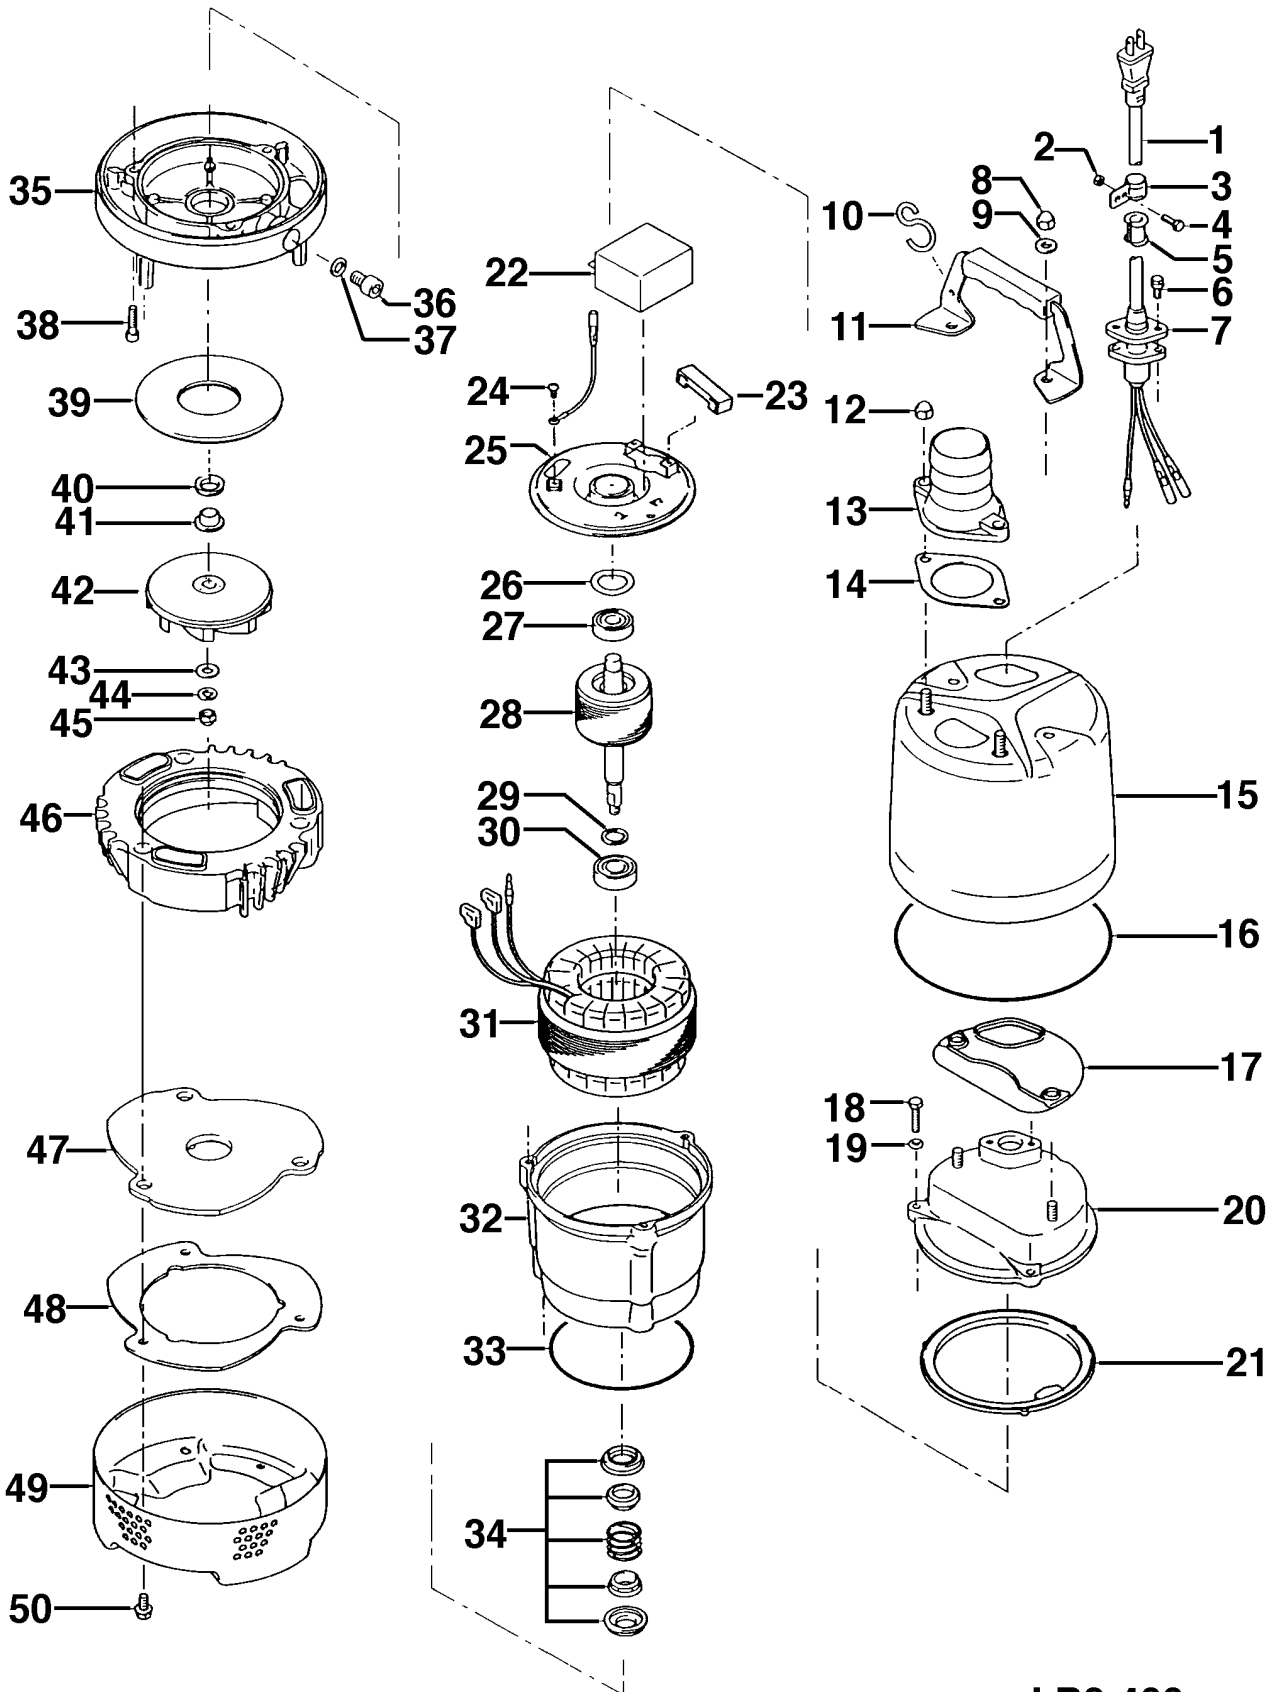

Pos.no	Item no.	Description	Quant.	UP
		Dichtungs-Oring-Satz	1	Price on req.
1	001-873-18	Cabylre Cable Set (10m) 110V-50HZ(GBR) H07RN3Cx1.5mm2(CEE) LB(HAR)	1	Price on req.
1-1	010-145-12	Spacer 35x25x2t (NBR)	1	Price on req.
2	141-003-58	Hex.Nut M5 SWRM	1	Price on req.
3	010-105-10	Cable Clip SB SPC	1	Price on req.
4	140-018-37	Hex.Bolt M5x15 SWRM	1	Price on req.
5	010-126-17	Cable Clip Rubber HS2 NBR	1	Price on req.
6	140-427-17	Hex.Bolt (w/Plain Washer) M5x15 SUS304 (EN X5CrNi18-10)	2	Price on req.
7	003-190-10	Gland SUS316 (EN X5Cr-Ni-Mo17-12-2)	1	Price on req.
8	141-030-38	Hex.Cap Nut M8(B=12) SUS304 (EN X5CrNi18-10) Stainless Steel	2	Price on req.
9	142-127-10	Plain Washer M8 SUS304 (EN X5CrNi18-10) Stainless Steel	2	Price on req.
10	011-100-18	Shackle S-8 SS	1	Price on req.
11	068-251-11	Handle LB3-250/480 SPC+NBR	1	Price on req.
12	141-030-38	Hex.Cap Nut M8(B=12) SUS304 (EN X5CrNi18-10) Stainless Steel	2	Price on req.
13	032-000-67	Hose Coupling 50mm(LB2-480) ADC	1	Price on req.
13	032-000-59	Hose Coupling (for EUR)BSPT-2 FC	1	Price on req.
14	121-138-19	Packing (Screwed Flange) LB(P.C.84) NBR	1	Price on req.
15	065-337-13	Outer Cover LB3-250/480 SPC	1	Price on req.
16	122-133-17	O-Ring G-110 NBR	1	Price on req.
17	121-434-18	Packing LB3-250/480 Synthetic Rubber	1	Price on req.
18	140-036-15	Hex.Bolt M6x25 SUS304 (EN X5CrNi18-10) Stainless Steel	3	Price on req.
19	142-126-19	Plain Washer M6 SUS304 (EN X5CrNi18-10) Stainless Steel	3	Price on req.
20	051-214-10	Head Cover (ADC)	1	Price on req.
21	121-546-14	Packing d120xd142x6.2t NBR	1	Price on req.
22	076-148-19	Capacitor LBSTOW3X1.25X10D CSA	1	Price on req.
23	016-140-15	Lead Wire Protection Bush (CR)	1	Price on req.
24	143-073-26	Pan Screw M4x4 BSBM	1	Price on req.
25	050-451-18	Motor Bracket SECD	1	Price on req.
26	142-192-16	Wave Washer 6201(D=32,t=0.4) SK5	1	Price on req.
27	052-100-15	Bearing 6201ZZC3	1	Price on req.
28	055-773-14	Rotor	1	Price on req.
29	061-180-17	Bearing Collar d15.1xd20x1.6t SS	1	Price on req.
30	052-101-16	Bearing 6202ZZC3	1	Price on req.
31	056-B08-15	Stator 110V 110-120V	1	Price on req.
32	064-508-14	Motor Frame ADC	1	Price on req.
33	122-453-16	O-Ring 172xd2.7 NBR	1	Price on req.
34	025-000-81	Mechanical Seal W-14VCA SIC	1	Price on req.
35	029-375-11	Oil Casing (old) LB3-250/480 (ADC)	1	Price on req.
35	029-000-38	Oil Casing LB3-250/480 ADC	1	Price on req.
36	035-124-12	Oil Plug M10x15 SUS304 (EN X5CrNi18-10)	1	Price on req.
37	121-246-11	Packing (Oil Plug) d10.3xd16x2t PE	1	Price on req.
38	140-253-10	Hex. Socket Cap Bolt M6x25 SUS304 (EN X5CrNi18-10) Stainless Steel	3	Price on req.
39	031-137-16	Wear Ring LB3-250/480 Synthetic Rubber	1	Price on req.
40	122-441-11	V-Ring VR-14 NBR	1	Price on req.
41	071-292-14	Shaft Sleeve LB3-250/480 SUS304 (EN X5CrNi18-10) Stainless Steel	1	Price on req.
42	021-007-43	Impeller 50Hz	1	Price on req.
42	021-007-44	Impeller (60HZ) 60Hz Urethane Rubber	1	Price on req.
43	142-127-10	Plain Washer M8 SUS304 (EN X5CrNi18-10) Stainless Steel	1	Price on req.
44	142-163-21	Spring Washer M8 SUS316 (DIN 1.4401) Stainless Steel	1	Price on req.
45	141-030-38	Hex.Cap Nut M8(B=12) SUS304 (EN X5CrNi18-10) Stainless Steel	1	Price on req.
46	020-865-16	Pump Casing LB3-250/480 Synthetic Rubber	1	Price on req.
47	033-133-18	Suction Plate LB3-250/480 Rubber	1	Price on req.
48	022-673-11	Suction Cover LB3-250/480 SPC	1	Price on req.
49	023-503-12	Strainer Stand LB3-250/480 SPC	1	Price on req.
50	140-483-11	Hex.Bolt (New) M6x18 SUS304 (EN X5CrNi18-10) Stainless Steel	3	Price on req.
	173-529-12	Packing & O-Ring Set	1	Price on req.
	##oilVG32	ml Turbine Oil ISO VG32	150	Price on req.

Exploded View LB2-400_98

LB2-400 (5/98)