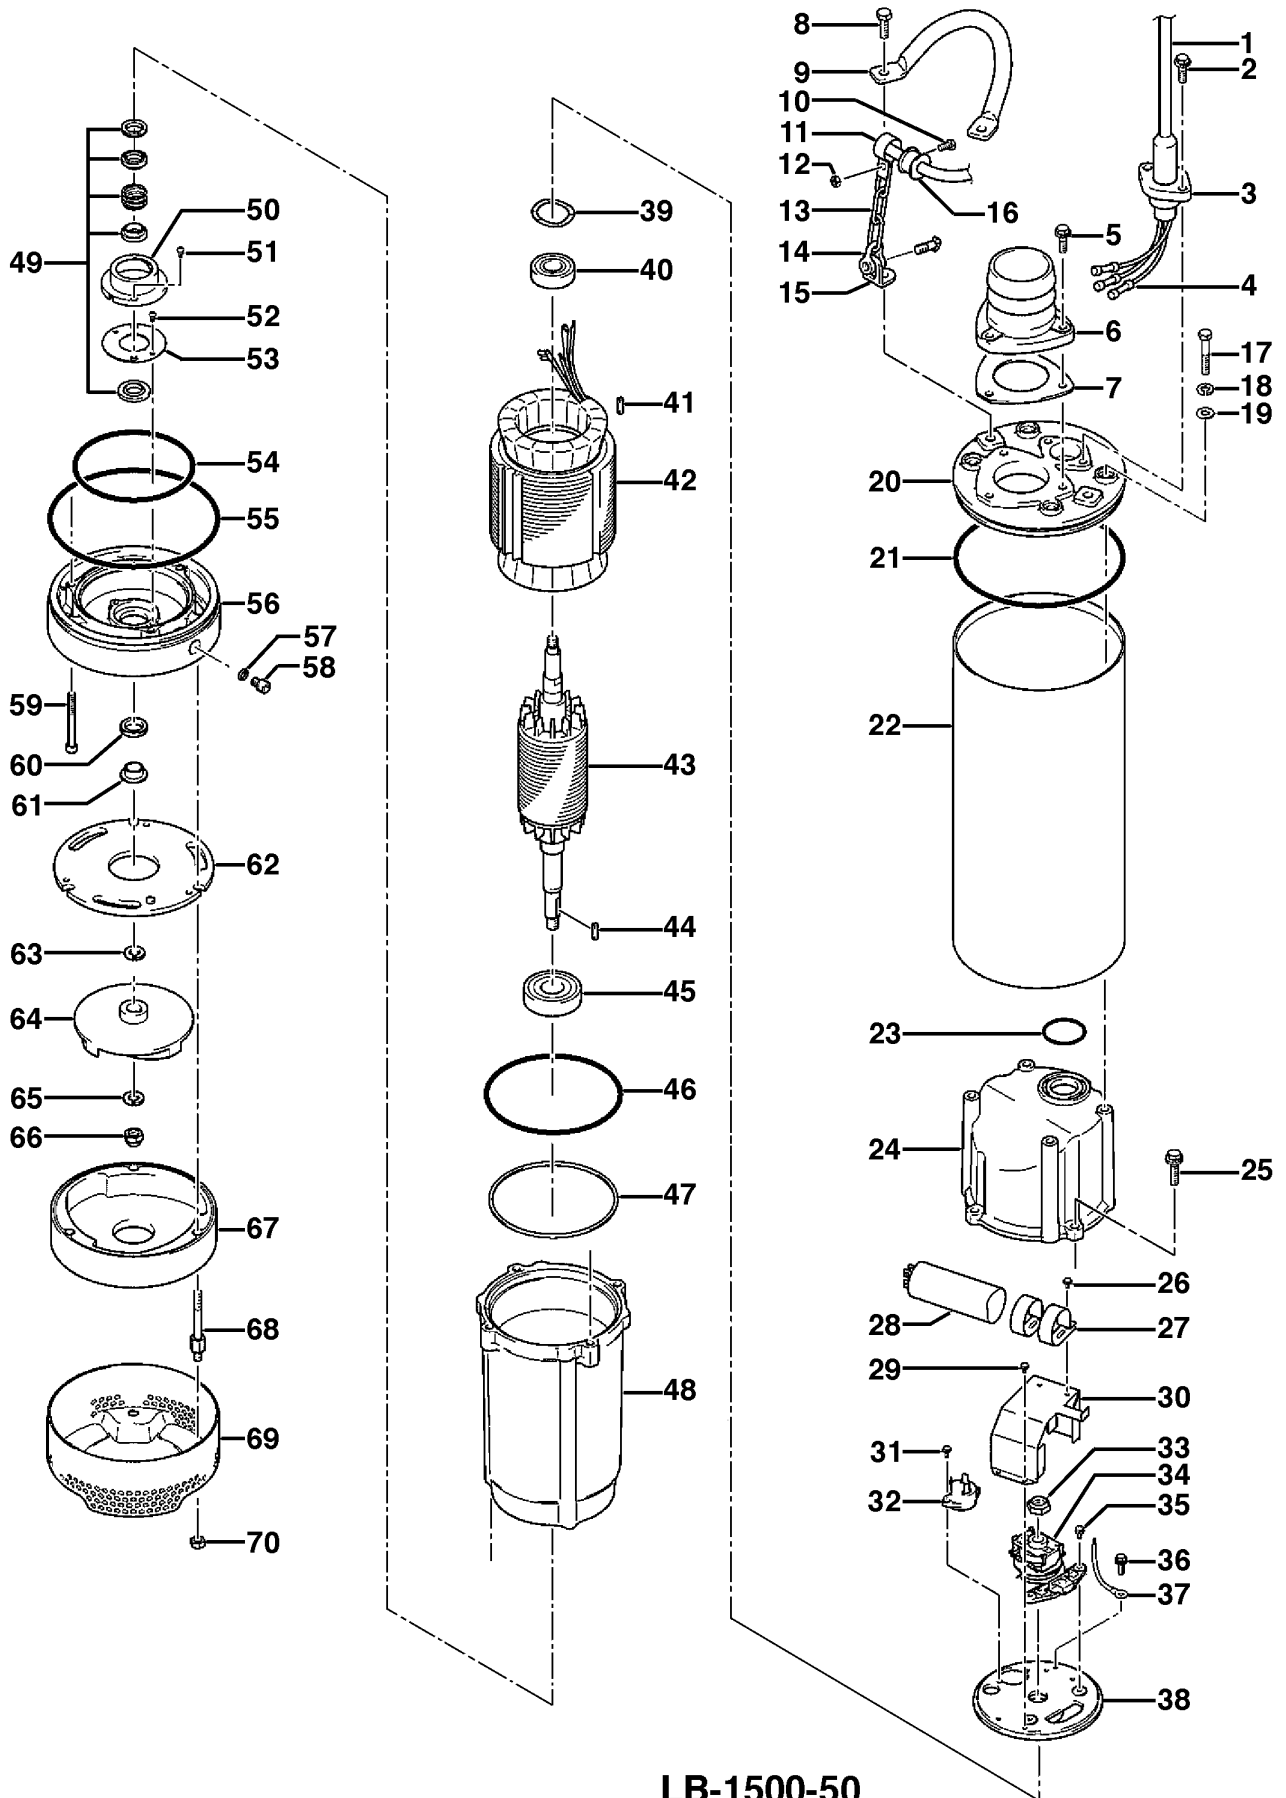

Pos.no	Item no.	Description	Quant.	UP
		Dichtungs-Oring-Satz	1	Price on req.
1	001-TEG-22	Cabletyre Cable Set (20m) H07RN-F3Cx2,5mm² without gland / stuffing box	1	Price on req.
	M01-TEG-22	Cabletyre Cable Set (20m) NSSHÖU 3Cx2,5mm²	1	Price on req.
2	140-477-12	Hex.Bolt (w/Plain Washer) M8x30 SUS304 (EN X5CrNi18-10)	2	Price on req.
3	003-000-22	Gland LB-1500 ADC	1	Price on req.
4	009-276-19	Compression type Terminal 110V-50Hz(GBR) TMNB-5.5(Insulated) CU	3	Price on req.
4	009-275-18	Compression type Terminal TGNB-5.5(Insulated) CU	3	Price on req.
5	140-477-12	Hex.Bolt (w/Plain Washer) M8x30 SUS304 (EN X5CrNi18-10)	3	Price on req.
6	032-000-45	Hose Coupling (for EUR)KTV2-15(BSPT-2) FC	1	Price on req.
6	032-000-24	Hose Coupling BSPT-2 FCD	1	Price on req.
7	121-001-09	Packing KTV2-15/22 NBR	1	Price on req.
8	140-075-16	Hex.Bolt M10x25 SUS304	2	Price on req.
9	068-000-25	HandleLB-1500SGP	1	Price on req.
10	140-032-37	Hex.Bolt M6x15 SWRM	1	Price on req.
11	010-120-18	Cable Clip No.2-1 SPC	1	Price on req.
12	141-004-33	Hex.Nut M6 SWRM	1	Price on req.
13	095-131-18	Chain 4mm(3L) SS	1	Price on req.
14	011-110-11	Shackle 6mm SS	1	Price on req.
15	070-117-11	L-Shape Fitting 40x25x4.5t d13Hole SPC	1	Price on req.
16	010-151-11	Cable Clip Rubber 220/230/240V-50Hz(EUR) No.4 NBR	1	Price on req.
17	140-060-18	Hex.Bolt M8x50 SUS304	4	Price on req.
18	142-163-21	Spring Washer M8 SUS316 (DIN 1.4401) Stainless Steel	4	Price on req.
19	142-337-15	Seal Washer SM-8 SUS+NBR	4	Price on req.
20	051-000-31	PumP Head Cover ADC	1	Price on req.
21	122-172-18	O-Ring V-175(173xd4) NBR	1	Price on req.
22	065-000-38	Outer Cover LB-1500 SPCC	1	Price on req.
23	122-119-17	O-Ring G-40 NBR	1	Price on req.
24	051-000-33	Motor Head Cover ADC	1	Price on req.
25	140-432-15	Hex.Bolt (w/Spring Washer /Plain Washer) M8x30 EN X5CrNi18-10	4	Price on req.
26	143-085-21	Pan Screw (w/Spring Washer) M4x6 SWRM	2	Price on req.
27	127-000-39	Capacitor Fixing Plate SPCC	2	Price on req.
28	076-000-33	Capacitor 600MFD-125VAC(L=100)	1	Price on req.
29	143-086-35	Pan Screw M4x8 BSBM	4	Price on req.
30	078-000-03	Centrifugal Switch Cover LB-1500SECC	1	Price on req.
31	143-087-23	Pan Screw (w/Spring Washer) M4x10 SWRM	2	Price on req.
32	053-219-11	Motor Protector KA143-CCZL402 (H.C)	1	Price on req.
33	141-000-07	Hex.NutM10 EN X5CrNi18-10	1	Price on req.
34	077-115-10	Centrifugal Switch GS-114	1	Price on req.
35	143-135-14	Pan Screw (w/Spring Washer /Plain Washer) M4x10 SWRM	2	Price on req.
36	140-000-44	Hex.Bolt M4x8 SWRM	1	Price on req.
37	009-274-17	Compression type Terminal TMNB-2.2(Insulated) CU	1	Price on req.
38	050-000-53	Motor Bracket ADC	1	Price on req.
39	142-195-19	Wave Washer #6204/6303 SK-5	1	Price on req.
40	052-187-16	Bearing (w/O-ring) AC-6204ZCC3	1	Price on req.
41	147-000-33	Key5.5x6.5x8 S45C	1	Price on req.
42	056-003-99	Stator 110V-50Hz(GBR)	1	Price on req.
43	055-001-36	Rotor/Bearing	1	Price on req.
44	147-017-11	Impeller Key 5x5x20I SUS	1	Price on req.
45	052-108-13	Bearing 6305ZCC3	1	Price on req.
46	122-139-13	O-Ring G-140 NBR	1	Price on req.
47	121-001-00	Packing d132xd139x2t NBR	1	Price on req.
48	064-000-83	Motor Frame ADC	1	Price on req.
49	025-000-99	Mechanical Seal H-20T SIC	1	Price on req.
50	030-144-13	Oil Lifter H-20(A)(T) Resin	1	Price on req.
51	143-070-23	Pan Screw M5x6 SWRM	2	Price on req.
52	143-070-10	Pan Screw M5x6 SWRM	2	Price on req.
53	030-155-17	Seal Stopper H-20(KTV2) SPCC	1	Price on req.
54	122-135-19	O-Ring G-120(119.4xd3.1) NBR	1	Price on req.
55	122-172-18	O-Ring V-175(173xd4) NBR	1	Price on req.
56	029-000-69	Oil Casing FC	1	Price on req.
57	121-246-11	Packing (Oil Plug) d10.3xd16x2t PE	1	Price on req.
58	035-124-12	Oil Plug M10x15 SUS304 (EN X5CrNi18-10)	1	Price on req.
59	140-257-14	Hex. Socket Cap BoltM6x40 EN X5CrNi18-10	3	Price on req.
60	122-443-13	V-Ring VR-20 NBR	1	Price on req.
61	071-297-19	Shaft Sleeve d16xd20x10I SUS304	1	Price on req.
62	031-000-13	Wear RingLB-1500BR+NR	1	Price on req.
63	040-000-09	Impeller Shim d16.2xd26x0.3t SUS304 (EN X5CrNi18-10)	1	Price on req.
64	021-007-00	Impeller (50Hz)LB-1500-50 HICRFC	1	Price on req.
64	021-007-01	Impeller (60Hz)LB-1500-60 HICRFC	1	Price on req.
65	142-165-10	Spring Washer M12 SUS304	1	Price on req.
66	141-032-14	Hex.Cap Nut M12 SUS304	1	Price on req.
67	020-002-05	Pump Casing LB-1500BR+NR	1	Price on req.
68	144-000-40	Stud BoltM8x88(13/21) EN X6Cr13	3	Price on req.
69	023-000-76	Strainer StandLB-1500 SPC	1	Price on req.
70	141-005-18	Hex.Nut M8 SUS304 (EN X5CrNi18-10)	1	Price on req.
	173-001-59	Packing & O-Ring Set	1	Price on req.
	##oilVG32	ml Turbine Oil ISO VG32	370	Price on req.

Exploded View LB-1500-50

LB-1500-50