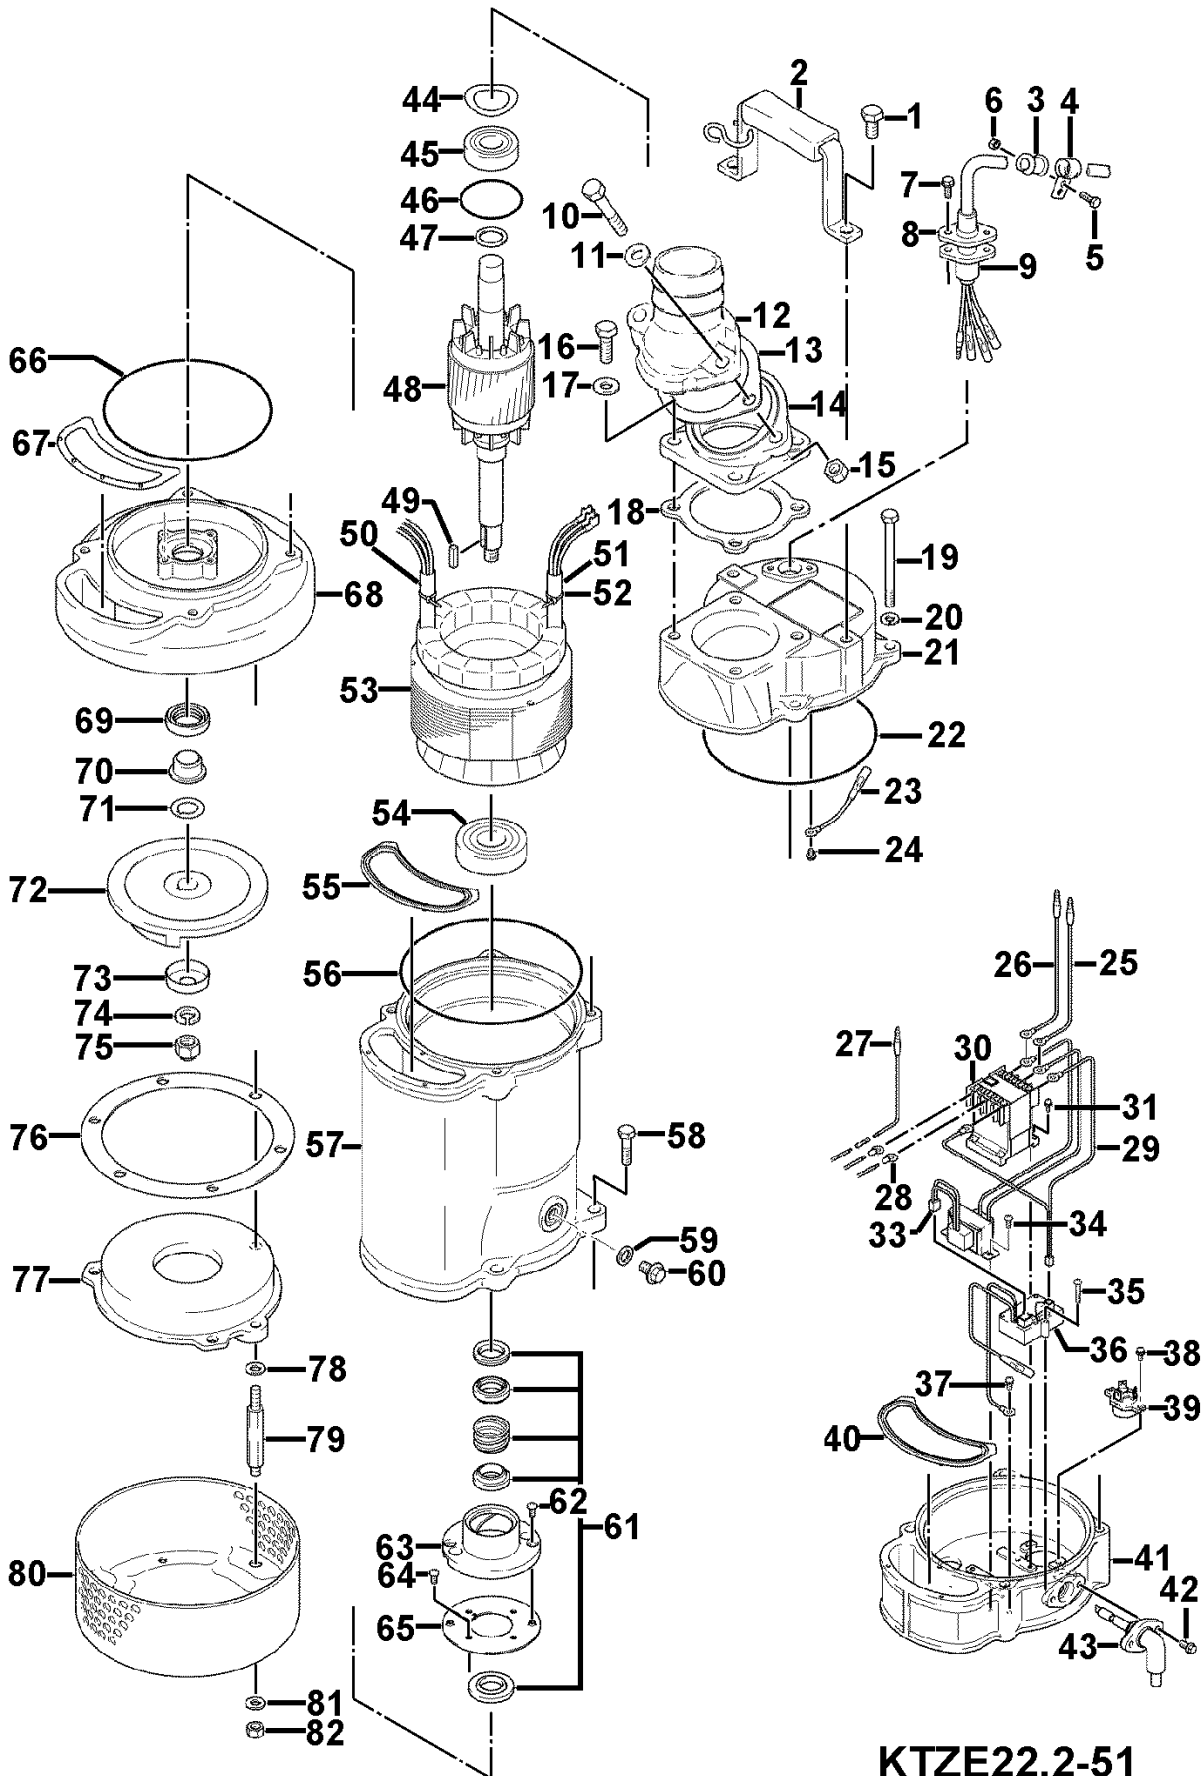

Exploded View KTZE22.2-51

KTZE22.2-51