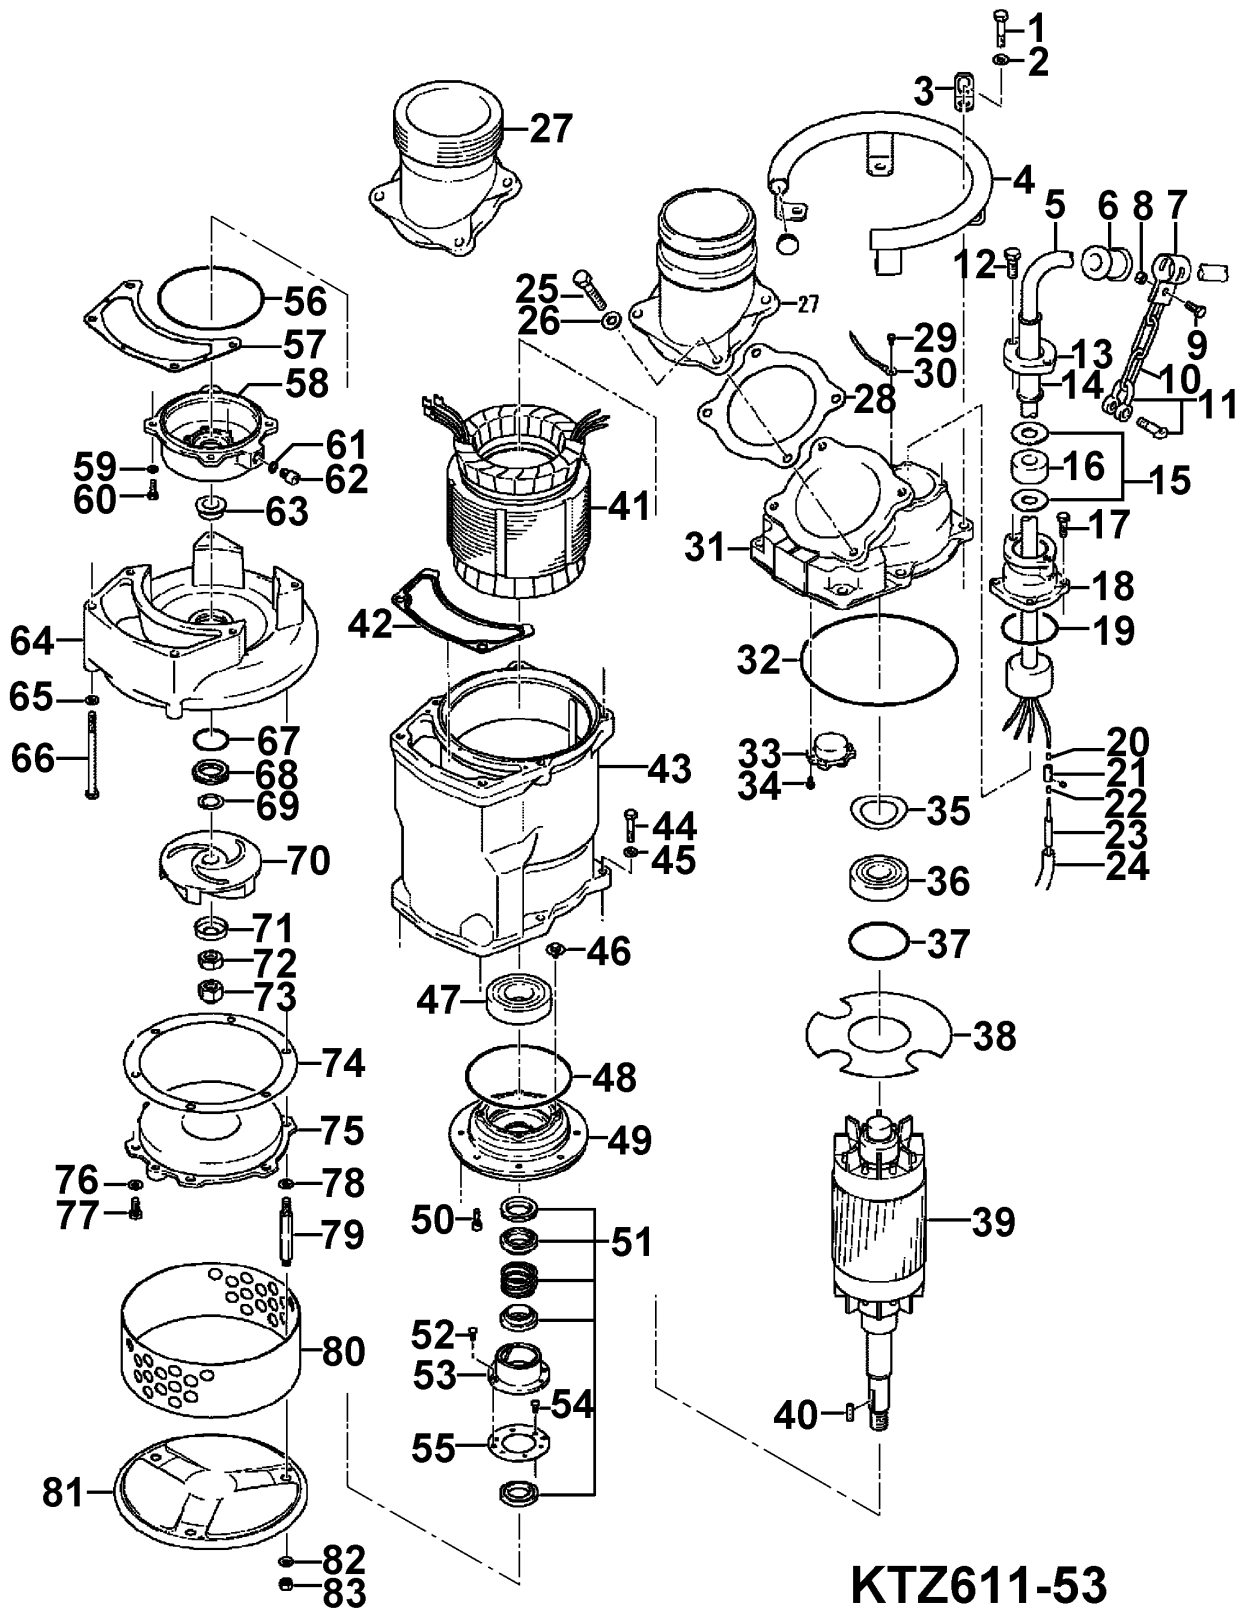

Exploded View KTZ611-53

KTZ611-53