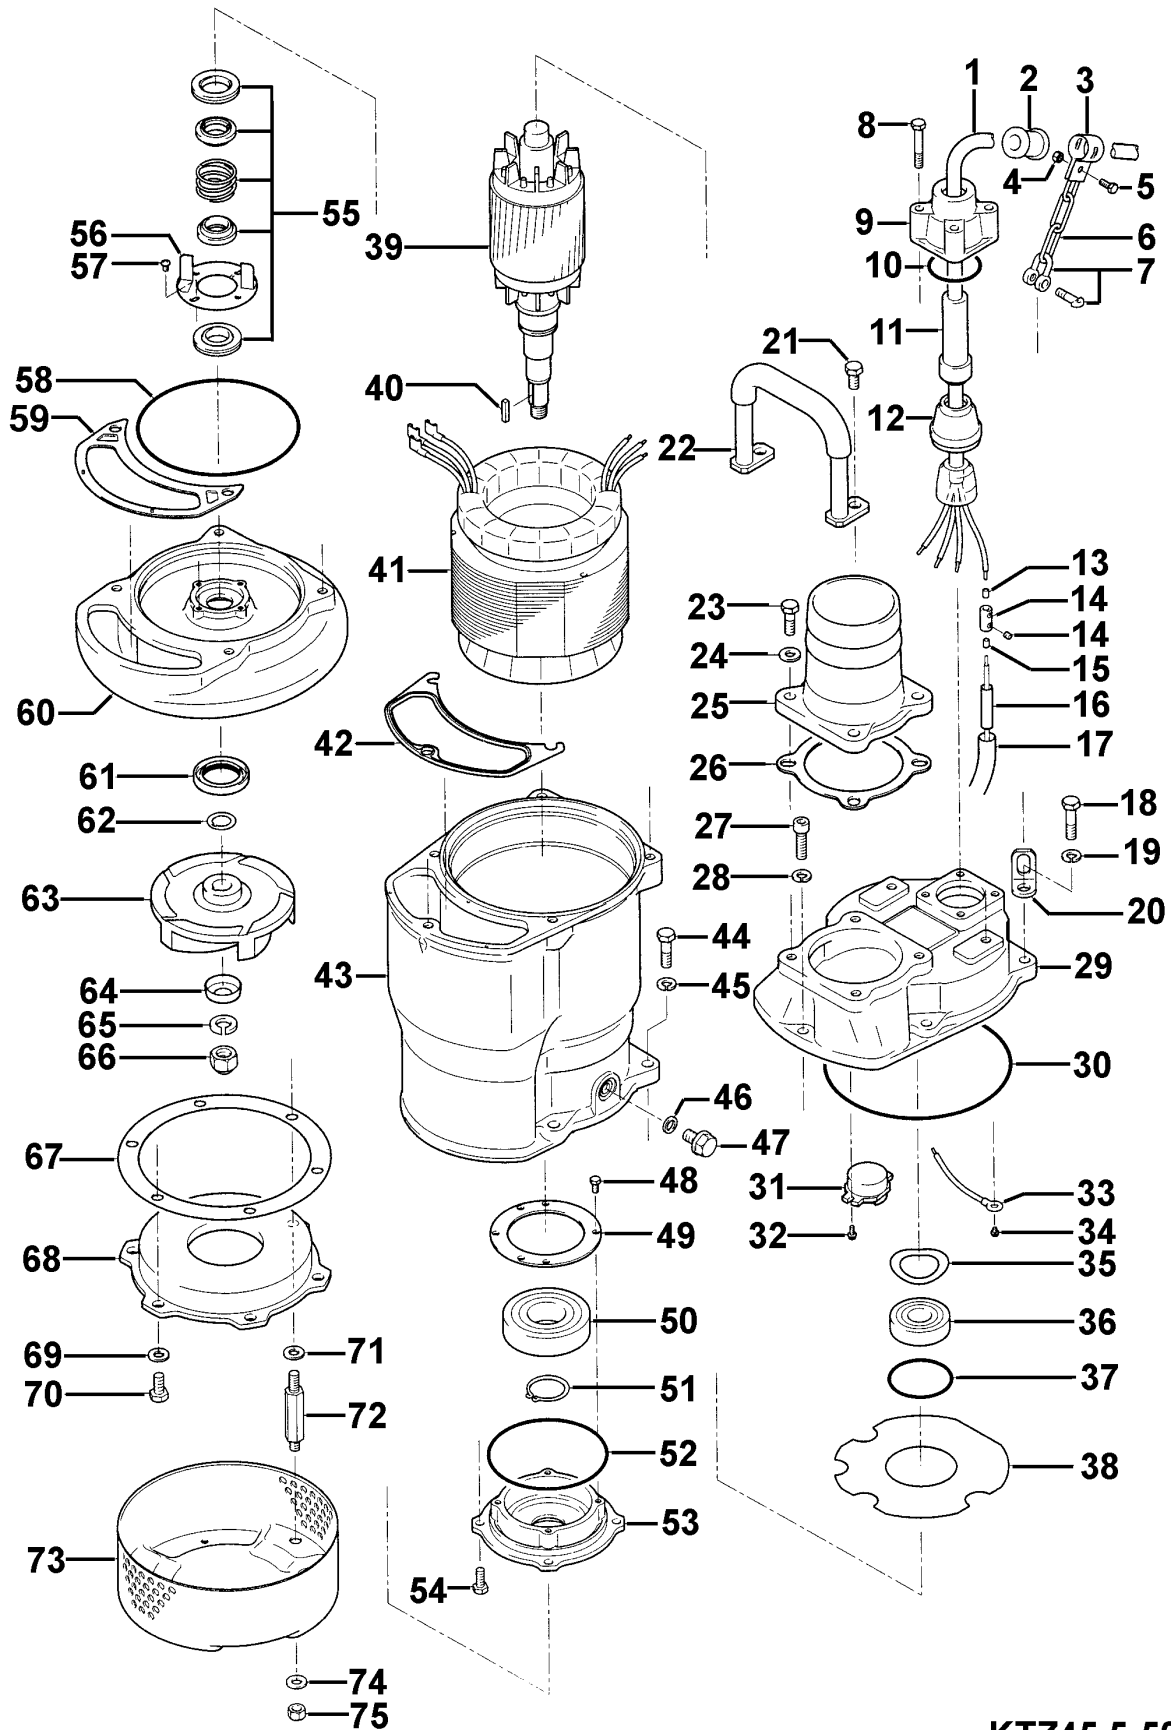

Exploded View KTZ45.5-50

KTZ45.5-50