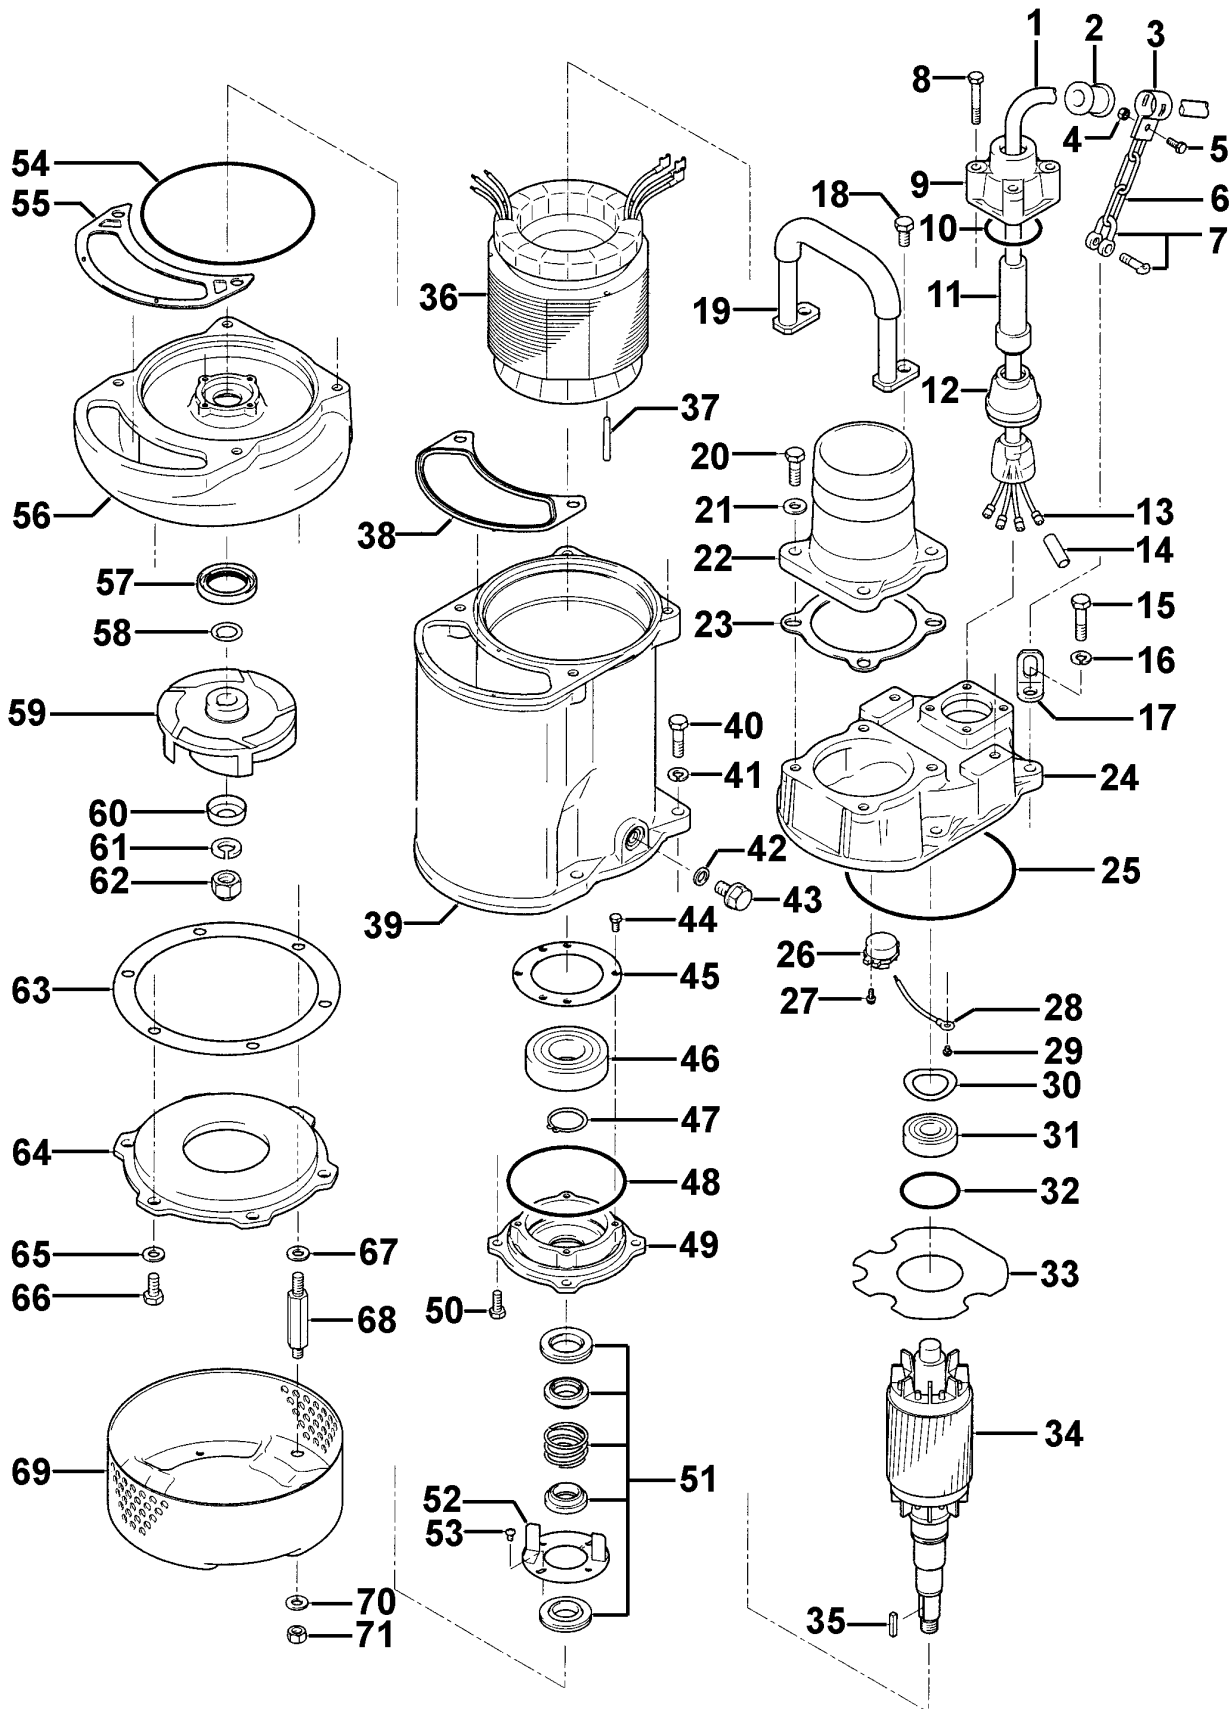

Pos.no	Item no.	Description	Quant.	UP
		Dichtungs-Oring-Satz	1	Price on req.
1	001-TEG-02	Cabtyre Cable Set (20m) H07RN-F4Cx2,5mm² without stuffing box	1	Price on req.
	M01-TEG-02	Cabtyre Cable Set (20m) NSSHÖU 4Cx2,5mm²	1	Price on req.
2	010-124-15	Cable Clip Rubber No.3 NBR	1	Price on req.
2	010-151-11	Cable Clip Rubber 220/230/240V-50Hz(EUR) No.4 NBR	1	Price on req.
3	010-120-18	Cable Clip No.2-1 SPC	1	Price on req.
4	141-004-33	Hex.Nut M6 SWRM	1	Price on req.
5	140-032-37	Hex.Bolt M6x15 SWRM	1	Price on req.
6	095-131-18	Chain 4mm(3L) SS	1	Price on req.
7	011-110-11	Shackle 6mm SS	1	Price on req.
8	140-060-18	Hex.Bolt M8x50 SUS304	4	Price on req.
9	006-167-17	Stuffing Box No.1-3 FC	1	Price on req.
10	122-121-12	O-Ring G-50 NBR	1	Price on req.
11	004-167-11	Cable Bush No.1 CR	1	Price on req.
12	008-156-19	Mould Cover No.1-3 ADC	1	Price on req.
13	009-126-13	Terminal 1.25mm2/2mm2 Nylon	4	Price on req.
14	002-135-14	Heat Shrink Tube (Sold per meter) A(d15x0.3t) (V/m)	1	Price on req.
15	140-079-10	Hex.Bolt M10x40 SUS304 (EN X5Cr18-10)	4	Price on req.
16	142-164-19	Spring Washer M10 SUS304	4	Price on req.
17	070-117-11	L-Shape Fitting 40x25x4.5t d13Hole SPC	1	Price on req.
18	140-074-15	Hex.Bolt M10x20 SUS304	2	Price on req.
19	068-000-36	Handle KTZ23.7/45.5 SGP+SS	1	Price on req.
20	140-076-59	Hex.Bolt M10x30 SUS410 (EN X12Cr13) Stainless Steel	4	Price on req.
21	142-128-11	Plain Washer M10 Kaltgewalztes Blech	4	Price on req.
22	032-127-29	Hose Coupling 100mm(37L) ADC	1	Price on req.
22	032-438-13	Hose Coupling (for EUR)KTV(BSPT-4) FC	1	Price on req.
23	121-141-15	Packing KRB-3/4 Type NR	1	Price on req.
24	050-419-14	Motor Bracket FC	1	Price on req.
25	122-276-13	O-Ring 160xd3.1 NBR	1	Price on req.
26	053-469-18	Motor Protector 380V-50HZ KA313-GCTL103 (T.C)	1	Price on req.
27	143-126-12	Pan Screw (w/Spring Washer/Plain Washer) M4x12 SWRM	2	Price on req.
28	009-293-12	Earth Terminal 2mm2x180l	1	Price on req.
29	143-085-34	Pan Screw (w/Spring Washer) M4x6 C3604 (EN CuZn39Pb3)	1	Price on req.
30	142-196-10	Wave Washer 6205/6304 SK5	1	Price on req.
31	052-107-12	Bearing 6304ZZC3	1	Price on req.
32	122-367-12	O-Ring 52xd3.1 NBR	1	Price on req.
33	058-177-11	Lead Wire Protection Plate d66xd152x1.5t Bakelite	1	Price on req.
34	055-707-17	Rotor	1	Price on req.
35	147-026-13	Impeller Key 5x5x25l Stainless Steel	1	Price on req.
36	056-909-14	Stator 440V/60HZ	1	Price on req.
36	056-945-12	Stator 380V	1	Price on req.
37	145-022-13	Taper Pin d6x40 S45C	1	Price on req.
38	121-506-12	Packing (Water Wav. Upd.) KTZ23.7/33.7/43.7 NBR	1	Price on req.
39	064-490-12	Motor Frame FC	1	Price on req.
40	140-078-19	Hex.Bolt M10x30 SUS304	4	Price on req.
41	142-164-19	Spring Washer M10 SUS304	4	Price on req.
42	121-247-12	Packing d12.3xd18x2t PE	1	Price on req.
43	140-000-17	Hex.Bolt (w/Flange) M12x15(Oil Plug) SUS304 (EN X5CrNi18-10) Stainless Steel	1	Price on req.
44	140-030-35	Hex.Bolt M6x12 SWRM	4	Price on req.
45	062-219-19	Bearing Cover d70xd105x2.3t SPCC	1	Price on req.
46	052-110-18	Bearing 6307ZZC3	1	Price on req.
47	146-022-16	Retaining Ring C35 SK5	1	Price on req.
48	122-133-17	O-Ring G-110 NBR	1	Price on req.
49	060-411-17	Bearing Housing FC	1	Price on req.
50	140-054-48	Hex.Bolt M8x20 SWRM	4	Price on req.
51	025-001-21	Mechanical Seal HT-2530N SIC	1	Price on req.
52, 53	143-070-23	Pan Screw M5x6 SWRM	2	Price on req.
52, 53	030-139-15	Oil Lifter For HT-2530 Resin	1	Price on req.
52, 53	143-070-10	Pan Screw M5x6 SWRM	4	Price on req.
52, 53	030-148-17	Seal Stopper For HT-2530 SPCC	1	Price on req.
54	122-283-13	O-Ring 165xd3.1 NBR	1	Price on req.
55	121-124-12	Packing (Water Way, Low.) KTV-37/55 NBR	1	Price on req.
56	020-001-02	Pump Casing KTZ23.7/33.7/43.7 FC	1	Price on req.
57	026-144-49	Oil Seal TC-40588 NBR	1	Price on req.
58	040-106-27	Impeller Shim d20.2xd30x0.3t SUS304 (EN X5CrNi18-10) Stainless Steel	1	Price on req.
59	021-562-26	Impeller (50Hz) 37L/50Hz HiCrFC	1	Price on req.
60	047-104-26	Impeller Thread Protect.Cover No.3B(18) SUS304 (EN X5CrNi18-10) Stainless Steel	1	Price on req.
61	142-166-11	Spring Washer M16 SUS304	1	Price on req.
62	141-033-15	Hex.Cap Nut M16 SUS304 (EN X5Cr18-10)	1	Price on req.
63	120-109-21	Packing (S.Cover) d180xd220x0.3t PE	1	Price on req.
64	022-000-56	Suction Cover KTZ43.7 (FCD)	1	Price on req.
65	142-128-11	Plain Washer M10 Kaltgewalztes Blech	3	Price on req.
66	140-074-15	Hex.Bolt M10x20 SUS304	3	Price on req.
67	142-128-11	Plain Washer M10 Kaltgewalztes Blech	3	Price on req.
68	144-000-31	Stud Bolt M10x94(20/14) DIN 1.4006 (EN X12Cr13) Edelstahl	3	Price on req.
69	023-471-10	Strainer Stand KTZ23.7/45.5 SPCC	1	Price on req.
70	142-128-11	Plain Washer M10 Kaltgewalztes Blech	3	Price on req.
71	141-006-77	Hex.Nut M10 S45C	3	Price on req.
	173-514-14	Packing & O-Ring Set	1	Price on req.
	##oilVG32	ml Turbine Oil ISO VG32	960	Price on req.

Exploded View KTZ43.7-50

KTZ43.7-50