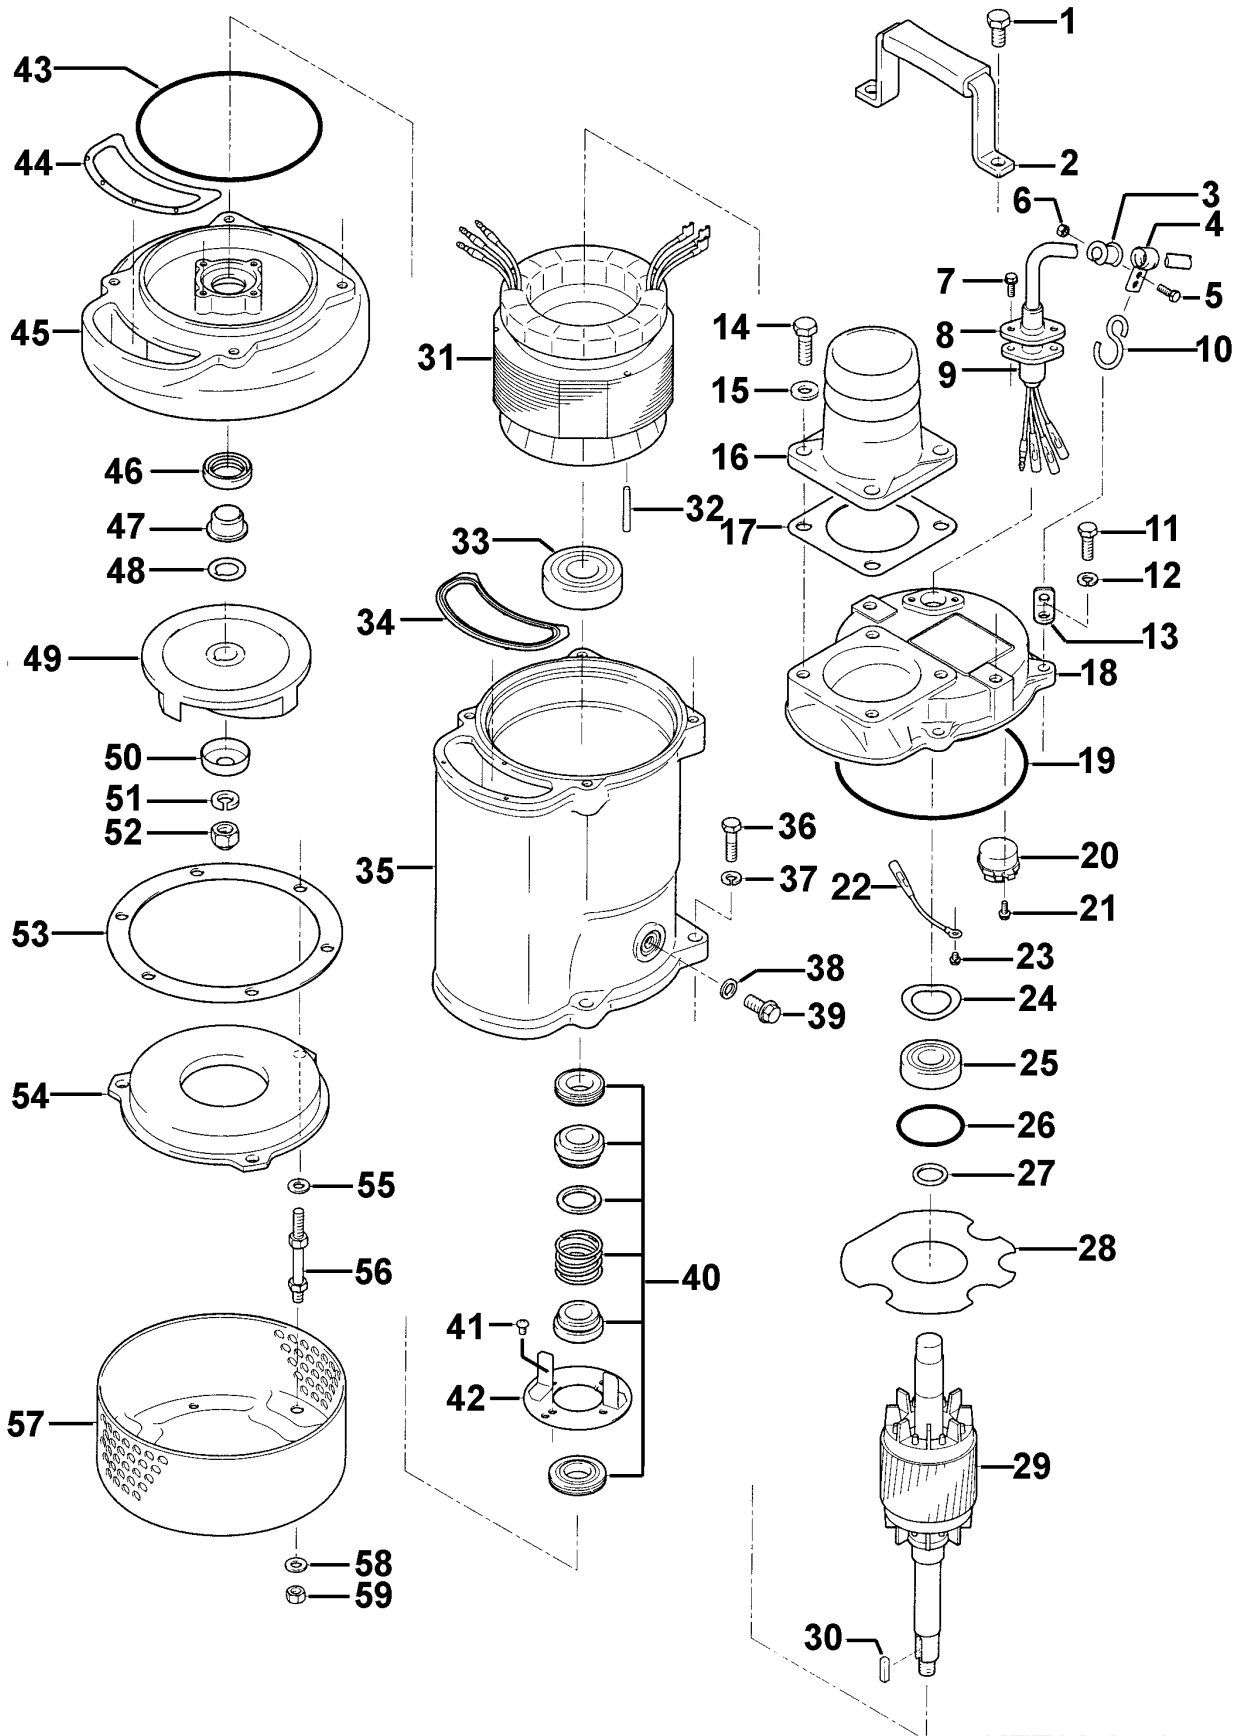

Pos.no	Item no.	Description	Quant.	UP
		Dichtungs-Oring-Satz	1	Price on req.
1	140-074-15	Hex.Bolt M10x20 SUS304	2	Price on req.
2	068-162-14	Handle KTZ-15 SPC+NBR	1	Price on req.
3	010-126-17	Cable Clip Rubber HS2 NBR	1	Price on req.
4	010-105-10	Cable Clip SB SPC	1	Price on req.
5	140-018-37	Hex.Bolt M5x15 SWRM	1	Price on req.
6	141-003-58	Hex.Nut M5 SWRM	1	Price on req.
7	140-427-17	Hex.Bolt (w/Plain Washer) M5x15 SUS304 (EN X5CrNi18-10)	2	Price on req.
8	003-190-10	Gland SUS316 (EN X5Cr-Ni-Mo17-12-2)	1	Price on req.
9	001-TEG-31	Cabletyre Cable Set (20m) H07RN-F4Cx1,5mm² with gland	1	Price on req.
9	M01-TEG-31	Cabletyre Cable Set (20m) NSSHOÜ 4Cx1,5mm²	1	Price on req.
10	011-100-18	Shackle S-8 SS	1	Price on req.
11	140-057-12	Hex.Bolt M8x30 SUS304 (EN X5CrNi18-10) Stainless Steel	4	Price on req.
12	142-210-11	Plain Washer d8.6xd13.4x1t SUS304 (EN X5CrNi18-10) Stainless Steel	4	Price on req.
13	070-111-15	L-Shape Fitting KTV/Z-15/22 SPC	1	Price on req.
14	140-076-59	Hex.Bolt M10x30 SUS410 (EN X12Cr13) Stainless Steel	4	Price on req.
15	142-128-11	Plain Washer M10 Kaltgewalztes Blech	4	Price on req.
16	032-116-12	Hose Coupling 80mm(15L) ADC	1	Price on req.
16	032-435-10	Hose Coupling (for EUR)KTZ(BSPT-3) FC	1	Price on req.
17	121-181-17	Packing KT-15 NBR	1	Price on req.
18	050-420-18	Motor Bracket FC	1	Price on req.
19	122-140-17	O-Ring G-145 NBR	1	Price on req.
20	053-472-14	Motor Protector 220-230V-50HZ KA313-GQTL102 (T.C)	1	Price on req.
21	143-126-12	Pan Screw (w/Spring Washer/Plain Washer) M4x12 SWRM	2	Price on req.
22	009-211-16	Earth Terminal 1,25mm2x120l	1	Price on req.
23	143-085-34	Pan Screw (w/Spring Washer) M4x6 C3604 (EN CuZn39Pb3)	1	Price on req.
24	142-389-12	Wave Washer #6204 SK-5	1	Price on req.
25	052-187-16	Bearing (w/O-ring) AC-6204ZZC3	1	Price on req.
26	122-293-16	O-Ring 47xd3.1 NBR	1	Price on req.
27	061-174-18	Slinger d20xd27x2t SPC	1	Price on req.
28	058-176-10	Lead Wire Protection Plate d58xd138x1.5t Bakelite	1	Price on req.
29	055-706-16	Rotor	1	Price on req.
30	147-017-11	Impeller Key 5x5x20l SUS	1	Price on req.
31	056-908-33	Stator 400V/415V	1	Price on req.
31	056-944-11	Stator 380V	1	Price on req.
32	145-027-18	Taper Pin d5x40 S45C	1	Price on req.
33	052-108-13	Bearing 6305ZZC3	1	Price on req.
34	121-507-13	Packing (Water Way, Upp.) KTZ21.5/32.2 NBR	1	Price on req.
35	064-000-10	Motor Frame (FC)	1	Price on req.
36	140-057-12	Hex.Bolt M8x30 SUS304 (EN X5CrNi18-10) Stainless Steel	4	Price on req.
37	142-210-11	Plain Washer d8.6xd13.4x1t SUS304 (EN X5CrNi18-10) Stainless Steel	4	Price on req.
38	121-246-11	Packing (Oil Plug) d10.3xd16x2t PE	1	Price on req.
39	035-000-01	Oil PlugM10x16(B=13) EN X5CrNi18-10	1	Price on req.
40	025-000-99	Mechanical Seal H-20T SiC	1	Price on req.
41, 42	143-070-23	Pan Screw M5x6 SWRM	2	Price on req.
41, 42	030-144-13	Oil Lifter H-20(A)(T) Resin	1	Price on req.
41, 42	143-070-10	Pan Screw M5x6 SWRM	4	Price on req.
41, 42	030-154-16	Seal Stopper H-20T SPCC	1	Price on req.
43	122-139-13	O-Ring G-140 NBR	1	Price on req.
44	121-501-17	Packing (Water Way, Low.) KTZ21.5/22.2 NBR	1	Price on req.
45	020-001-01	Pump Casing KTZ21.5/32.2 FC	1	Price on req.
46	026-105-19	Oil Seal TC-25388 NBR	1	Price on req.
47	071-314-13	Shaft Sleeve d20xd25x16l SUS304 (EN X5CrNi18-10) Stainless Steel	1	Price on req.
48	040-104-25	Impeller Shim d18.2xd29x0.3t SUS304 (EN X5CrNi18-10) Stainless Steel	1	Price on req.
49	021-556-27	Impeller (50HZ) 22L/50Hz HiCrFC	1	Price on req.
50	047-113-28	Impeller Thread Protect.Cover No.3A(13.5) SUS304 (EN X5Cr18-10)	1	Price on req.
51	142-165-10	Spring Washer M12 SUS304	1	Price on req.
52	141-032-14	Hex.Cap Nut M12 SUS304	1	Price on req.
53	120-110-12	Packing (S.Cover) d150xd186x0.3t PE	1	Price on req.
54	022-000-53	Suction Cover KTZ31.5/32.2 (FCD)	1	Price on req.
55	142-127-23	Plain Washer M8 SPC	3	Price on req.
56	144-000-56	Stud Bolt M8x85(12/30) SUS410 (EN X12Cr13) Stainless Steel	3	Price on req.
57	023-472-11	Strainer Stand KTZ21.5/32.2 SPCC	1	Price on req.
58	142-127-23	Plain Washer M8 SPC	3	Price on req.
59	141-005-89	Hex.Nut M8 SWRM	3	Price on req.
	173-513-13	Packing & O-Ring Set	1	Price on req.
	##oilVG32	ml Turbine Oil ISO VG32	740	Price on req.

Exploded View KTZ32.2-50

KTZ32.2-50