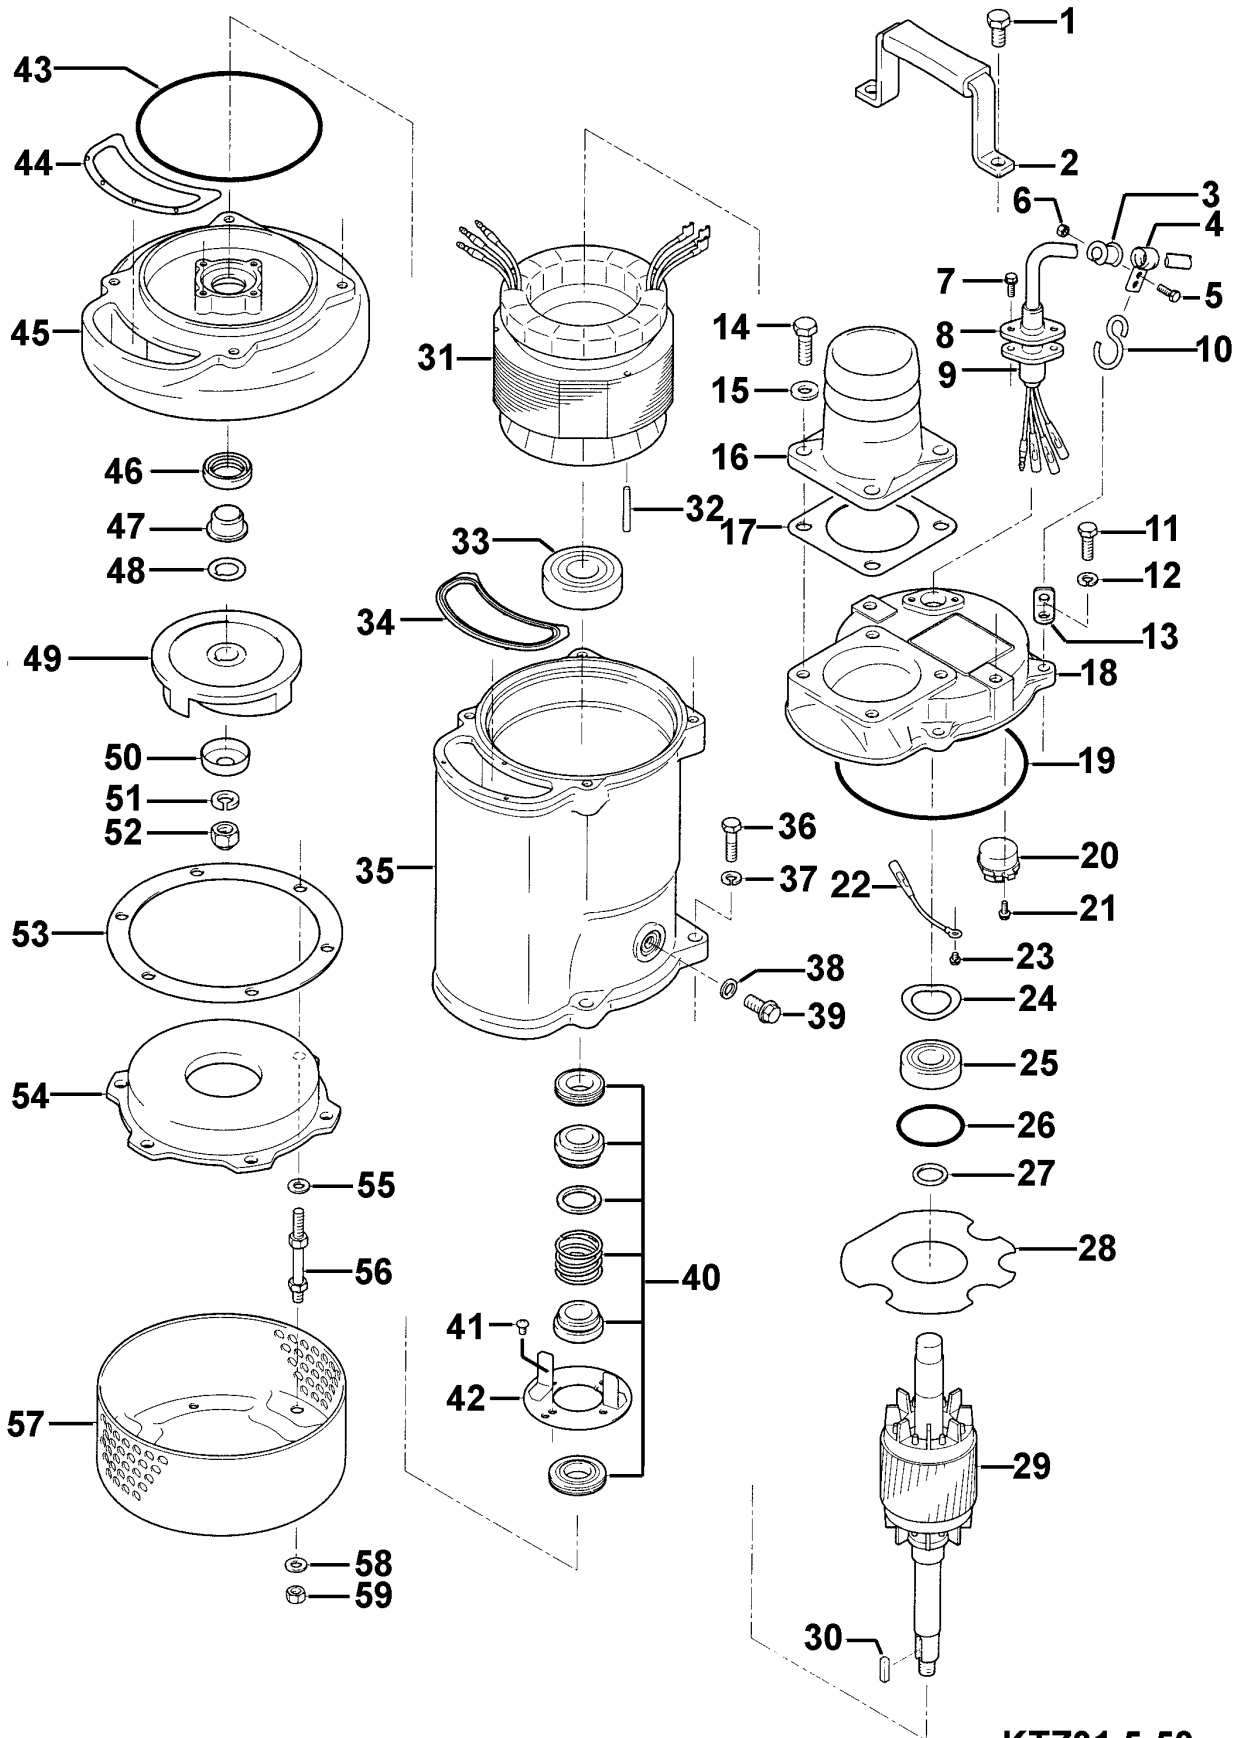

Pos.no	Item no.	Description	Quant.	UP
		Dichtungs-Oring-Satz	1	Price on req.
1	140-074-15	Hex.Bolt M10x20 SUS304	2	Price on req.
2	068-162-14	Handle KTZ-15 SPC+NBR	1	Price on req.
3	010-126-17	Cable Clip Rubber HS2 NBR	1	Price on req.
4	010-105-10	Cable Clip SB SPC	1	Price on req.
5	140-018-37	Hex.Bolt M5x15 SWRM	1	Price on req.
6	141-003-58	Hex.Nut M5 SWRM	1	Price on req.
7	140-427-17	Hex.Bolt (w/Plain Washer) M5x15 SUS304 (EN X5CrNi18-10)	2	Price on req.
8	003-190-10	Gland SUS316 (EN X5Cr-Ni-Mo17-12-2)	1	Price on req.
9	001-TEG-31	Cabtyre Cable Set (20m) H07RN-F4Cx1,5mm² with gland	1	Price on req.
9	M01-TEG-31	Cabtyre Cable Set (20m) NSSHOÜ 4Cx1,5mm²	1	Price on req.
10	011-100-18	Shackle S-8 SS	1	Price on req.
11	140-057-12	Hex.Bolt M8x30 SUS304 (EN X5CrNi18-10) Stainless Steel	4	Price on req.
12	142-210-11	Plain Washer d8.6xd13.4x1t SUS304 (EN X5CrNi18-10) Stainless Steel	4	Price on req.
13	070-111-15	L-Shape Fitting KTV/Z-15/22 SPC	1	Price on req.
14	140-076-59	Hex.Bolt M10x30 SUS410 (EN X12Cr13) Stainless Steel	4	Price on req.
15	142-128-11	Plain Washer M10 Kaltgewalztes Blech	4	Price on req.
16	032-116-12	Hose Coupling 80mm(15L) ADC	1	Price on req.
16	032-435-10	Hose Coupling (for EUR)KTZ(BSPT-3) FC	1	Price on req.
17	121-181-17	Packing KT-15 NBR	1	Price on req.
18	050-421-19	Motor Bracket FC	1	Price on req.
19	122-140-17	O-Ring G-145 NBR	1	Price on req.
20	053-471-13	Motor Protector 380-420V-50HZ 380-460V-60HZ KA311-DPWJ78 (T.C)	1	Price on req.
21	143-126-12	Pan Screw (w/Spring Washer/Plain Washer) M4x12 SWRM	2	Price on req.
22	009-211-16	Earth Terminal 1,25mm2x120l	1	Price on req.
23	143-085-34	Pan Screw (w/Spring Washer) M4x6 C3604 (EN CuZn39Pb3)	1	Price on req.
24	142-389-12	Wave Washer #6204 SK-5	1	Price on req.
25	052-187-16	Bearing (w/O-ring) AC-6204ZZC3	1	Price on req.
26	122-293-16	O-Ring 47xd3.1 NBR	1	Price on req.
27	061-174-18	Slinger d20xd27x2t SPC	1	Price on req.
28	058-176-10	Lead Wire Protection Plate d58xd138x1.5t Bakelite	1	Price on req.
29	055-705-15	Rotor	1	Price on req.
30	147-017-11	Impeller Key 5x5x20l SUS	1	Price on req.
31	056-907-12	Stator 440V/60HZ	1	Price on req.
31	056-943-10	Stator 380V	1	Price on req.
32	145-027-18	Taper Pin d5x40 S45C	1	Price on req.
33	052-108-13	Bearing 6305ZZC3	1	Price on req.
34	121-507-13	Packing (Water Way, Upp.) KTZ21.5/32.2 NBR	1	Price on req.
35	064-000-10	Motor Frame (FC)	1	Price on req.
36	140-057-12	Hex.Bolt M8x30 SUS304 (EN X5CrNi18-10) Stainless Steel	4	Price on req.
37	142-210-11	Plain Washer d8.6xd13.4x1t SUS304 (EN X5CrNi18-10) Stainless Steel	4	Price on req.
38	121-246-11	Packing (Oil Plug) d10.3xd16x2t PE	1	Price on req.
39	035-000-01	Oil PlugM10x16(B=13) EN X5CrNi18-10	1	Price on req.
40	025-000-99	Mechanical Seal H-20T SiC	1	Price on req.
41, 42	143-070-23	Pan Screw M5x6 SWRM	2	Price on req.
41, 42	030-144-13	Oil Lifter H-20(A)(T) Resin	1	Price on req.
41, 42	143-070-10	Pan Screw M5x6 SWRM	4	Price on req.
41, 42	030-154-16	Seal Stopper H-20T SPCC	1	Price on req.
43	122-139-13	O-Ring G-140 NBR	1	Price on req.
44	121-501-17	Packing (Water Way, Low.) KTZ21.5/22.2 NBR	1	Price on req.
45	020-001-01	Pump Casing KTZ21.5/32.2 FC	1	Price on req.
46	026-105-19	Oil Seal TC-25388 NBR	1	Price on req.
47	071-314-13	Shaft Sleeve d20xd25x16l SUS304 (EN X5CrNi18-10) Stainless Steel	1	Price on req.
48	040-104-25	Impeller Shim d18.2xd29x0.3t SUS304 (EN X5CrNi18-10) Stainless Steel	1	Price on req.
49	021-K94-18	Impeller (50HZ) 50Hz HiCrFC	1	Price on req.
50	047-113-28	Impeller Thread Protect.Cover No.3A(13.5) SUS304 (EN X5Cr18-10)	1	Price on req.
51	142-165-10	Spring Washer M12 SUS304	1	Price on req.
52	141-032-14	Hex.Cap Nut M12 SUS304	1	Price on req.
53	120-110-12	Packing (S.Cover) d150xd186x0.3t PE	1	Price on req.
54	022-000-53	Suction Cover KTZ31.5/32.2 (FCD)	1	Price on req.
55	142-127-23	Plain Washer M8 SPC	3	Price on req.
56	144-000-56	Stud Bolt M8x85(12/30) SUS410 (EN X12Cr13) Stainless Steel	3	Price on req.
57	023-472-11	Strainer Stand KTZ21.5/32.2 SPCC	1	Price on req.
58	142-127-23	Plain Washer M8 SPC	3	Price on req.
59	141-005-89	Hex.Nut M8 SWRM	3	Price on req.
	173-513-13	Packing & O-Ring Set	1	Price on req.
	##oilVG32	ml Turbine Oil ISO VG32	740	Price on req.

Exploded View KTZ31.5-50

KTZ31.5-50