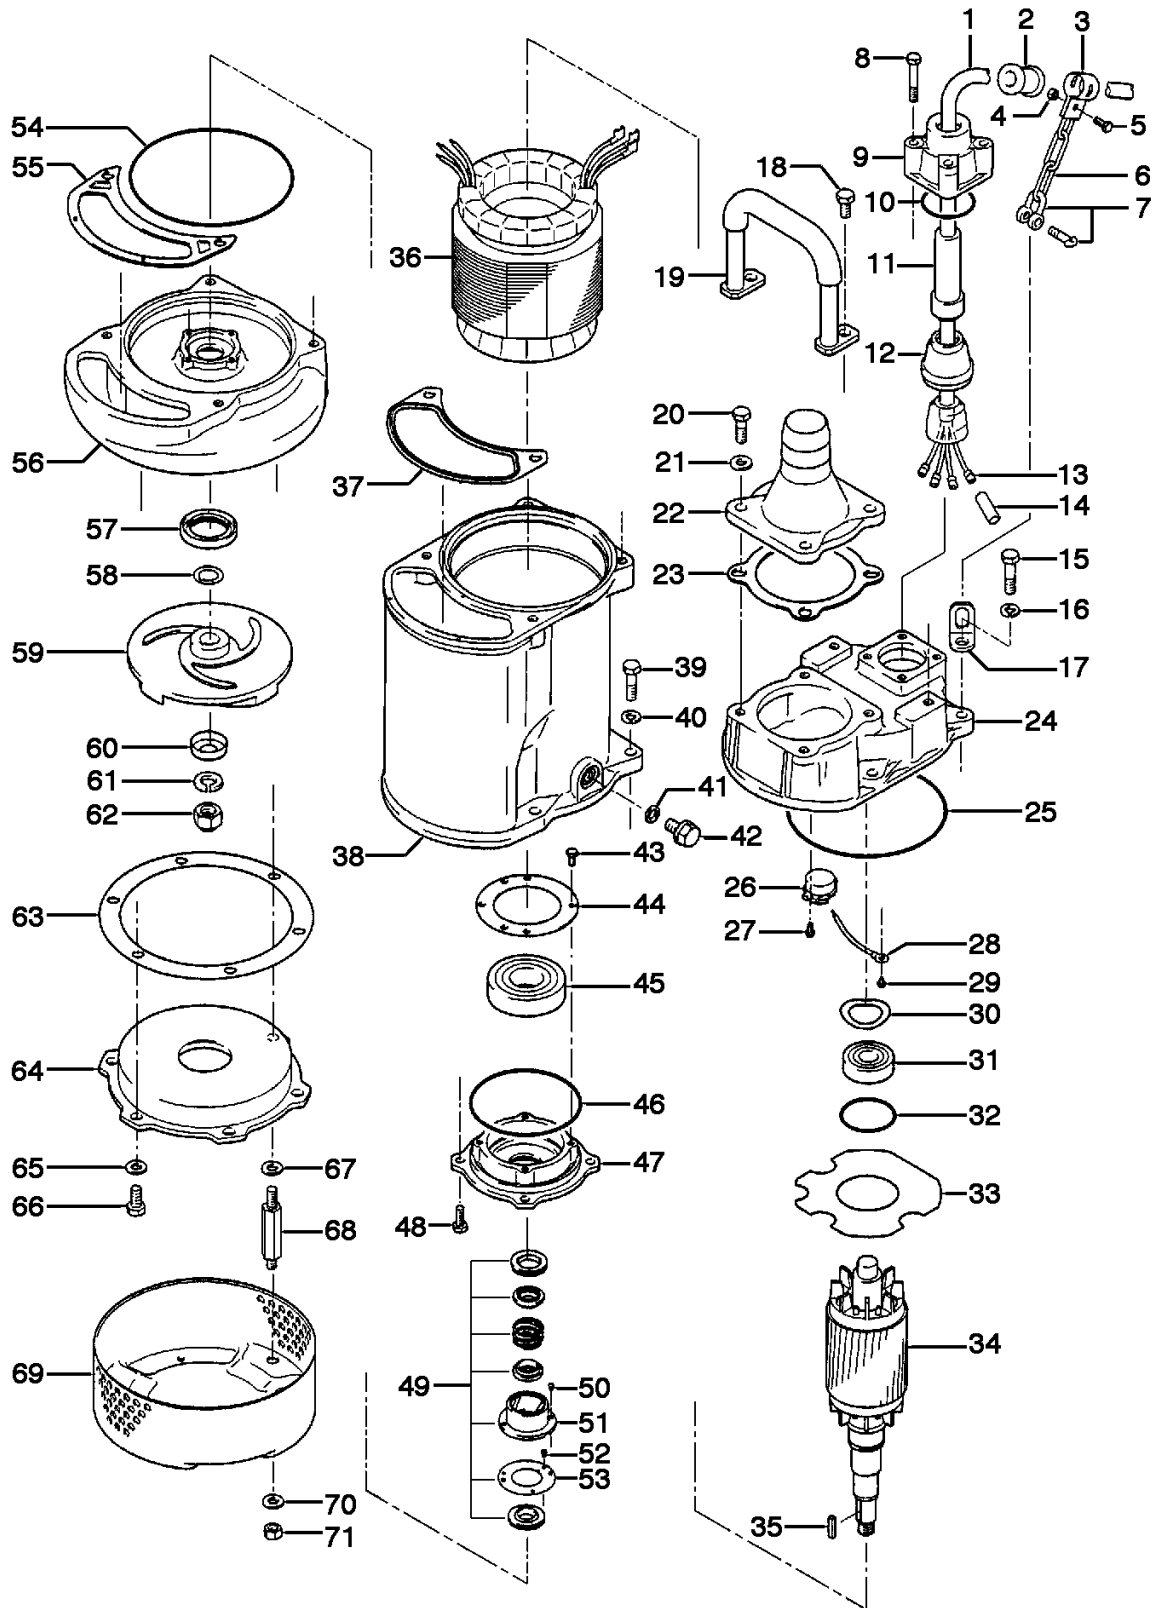

Pos.no	Item no.	Description	Quant.	UP
		Dichtungs-Oring-Satz	1	Price on req.
1	001-TEG-02	Cabtyre Cable Set (20m) H07RN-F4Cx2,5mm² without stuffing box	1	Price on req.
1	M01-TEG-02	Cabtyre Cable Set (20m) NSSHÖU 4Cx2,5mm²	1	Price on req.
2	010-124-15	Cable Clip Rubber No.3 NBR	1	Price on req.
3	010-120-18	Cable Clip No.2-1 SPC	1	Price on req.
4	141-004-33	Hex.Nut M6 SWRM	1	Price on req.
5	140-032-37	Hex.Bolt M6x15 SWRM	1	Price on req.
6	095-131-18	Chain 4mm(3L) SS	1	Price on req.
7	011-110-11	Shackle 6mm SS	1	Price on req.
8	140-060-18	Hex.Bolt M8x50 SUS304	4	Price on req.
9	006-167-17	Stuffing Box No.1-3 FC	1	Price on req.
10	122-121-12	O-Ring G-50 NBR	1	Price on req.
11	004-167-11	Cable Bush No.1 CR	1	Price on req.
12	008-156-19	Mould Cover No.1-3 ADC	1	Price on req.
13	009-126-13	Terminal 1.25mm2/2mm2 Nylon	4	Price on req.
14	002-135-14	Heat Shrink Tube (Sold per meter) A(d15x0.3t) (Vm)	1	Price on req.
15	140-079-10	Hex.Bolt M10x40 SUS304 (EN X5Cr18-10)	1	Price on req.
16	142-164-19	Spring Washer M10 SUS304	4	Price on req.
17	070-117-11	L-Shape Fitting 40x25x4.5t d13Hole SPC	1	Price on req.
18	140-074-15	Hex.Bolt M10x20 SUS304	2	Price on req.
19	068-000-36	Handle KTZ23.7/45.5 SGP+SS	1	Price on req.
20	140-076-59	Hex.Bolt M10x30 SUS410 (EN X12Cr13) Stainless Steel	4	Price on req.
21	142-128-11	Plain Washer M10 Kaltgewalztes Blech	4	Price on req.
22	032-151-19	Hose Coupling 50mm(GH Type) ADC	1	Price on req.
22	032-436-11	Hose Coupling (for EURIKTV(BSPT-2) FC	1	Price on req.
23	121-141-15	Packing KRB-3/4 Type NR	1	Price on req.
24	050-419-14	Motor Bracket FC	1	Price on req.
25	122-276-13	O-Ring 160xd3.1 NBR	1	Price on req.
26	053-514-19	Motor Protector KA313-GGTL110 (T.C)	1	Price on req.
27	143-126-12	Pan Screw (w/Spring Washer/Plain Washer) M4x12 SWRM	2	Price on req.
28	009-293-12	Earth Terminal 2mm2x180l	1	Price on req.
29	143-085-34	Pan Screw (w/Spring Washer) M4x6 C3604 (EN CuZn39Pb3)	1	Price on req.
30	142-196-10	Wave Washer 6205/6304 SK5	1	Price on req.
31	052-107-12	Bearing 6304ZZC3	1	Price on req.
32	122-367-12	O-Ring 52xd3.1 NBR	1	Price on req.
33	058-177-11	Lead Wire Protection Plate d66xd152x1.5t Bakelite	1	Price on req.
34	055-873-15	Rotor	1	Price on req.
35	147-026-13	Impeller Key 5x5x25l Stainless Steel	1	Price on req.
36	056-C56-19	Stator 440V60HZ	1	Price on req.
37	121-506-12	Packing (Water Wav. Upp.) KTZ23.7/33.7/43.7 NBR	1	Price on req.
38	064-561-15	Motor Frame FC	1	Price on req.
39	140-078-19	Hex.Bolt M10x30 SUS304	4	Price on req.
40	142-164-19	Spring Washer M10 SUS304	4	Price on req.
41	121-247-12	Packing d12.3xd18x2t PE	1	Price on req.
42	140-000-17	Hex.Bolt (w/Flange) M12x15(Oil Plug) SUS304 (EN X5CrNi18-10) Stainless Steel	1	Price on req.
43	140-030-35	Hex.Bolt M6x12 SWRM	4	Price on req.
44	062-219-19	Bearing Cover d70xd105x2.3t SPCC	1	Price on req.
45	052-110-18	Bearing 6307ZZC3	1	Price on req.
46	122-133-17	O-Ring G-110 NBR	1	Price on req.
47	060-411-17	Bearing Housing FC	1	Price on req.
48	140-054-48	Hex.Bolt M8x20 SWRM	4	Price on req.
49	025-001-21	Mechanical Seal HT-2530N SiC	1	Price on req.
50	143-070-10	Pan Screw M5x6 SWRM	2	Price on req.
51	030-139-15	Oil Lifter For HT-2530 Resin	1	Price on req.
52	143-070-10	Pan Screw M5x6 SWRM	4	Price on req.
53	030-148-17	Seal Stopper For HT-2530 SPCC	1	Price on req.
54	122-283-13	O-Ring 165xd3.1 NBR	1	Price on req.
55	121-124-12	Packing (Water Wav. Low.) KTV-37/55 NBR	1	Price on req.
56	020-001-02	Pump Casing KTZ23.7/33.7/43.7 FC	1	Price on req.
57	026-144-49	Oil Seal TC-40588 NBR	1	Price on req.
58	040-106-27	Impeller Shim d20.2xd30x0.3t SUS304 (EN X5CrNi18-10) Stainless Steel	1	Price on req.
59	021-L14-15	Impeller (50HZ) 50Hz HiCrFC	1	Price on req.
60	047-104-26	Impeller Thread Protect.Cover No.3B(18) SUS304 (EN X5CrNi18-10) Stainless Steel	1	Price on req.
61	142-166-11	Spring Washer M16 SUS304	1	Price on req.
62	141-033-15	Hex.Cap Nut M16 SUS304 (EN X5Cr18-10)	1	Price on req.
63	120-109-21	Packing (S.Cover) d180xd220x0.3t PE	1	Price on req.
64	022-000-54	Suction Cover KTZ23.7-52 (FCD)	1	Price on req.
65	142-128-11	Plain Washer M10 Kaltgewalztes Blech	3	Price on req.
66	140-074-15	Hex.Bolt M10x20 SUS304	3	Price on req.
67	142-128-11	Plain Washer M10 Kaltgewalztes Blech	3	Price on req.
68	144-000-31	Stud Bolt M10x94(20/14) DIN 1.4006 (EN X12Cr13) Edelstahl	3	Price on req.
69	023-471-10	Strainer Stand KTZ23.7/45.5 SPCC	1	Price on req.
70	142-128-11	Plain Washer M10 Kaltgewalztes Blech	3	Price on req.
71	141-006-77	Hex.Nut M10 S45C	3	Price on req.
	173-514-14	Packing & O-Ring Set	1	Price on req.
	##oilVG32	ml Turbine Oil ISO VG32	960	Price on req.

Exploded View KTZ23.7-51

KTZ23.7-51