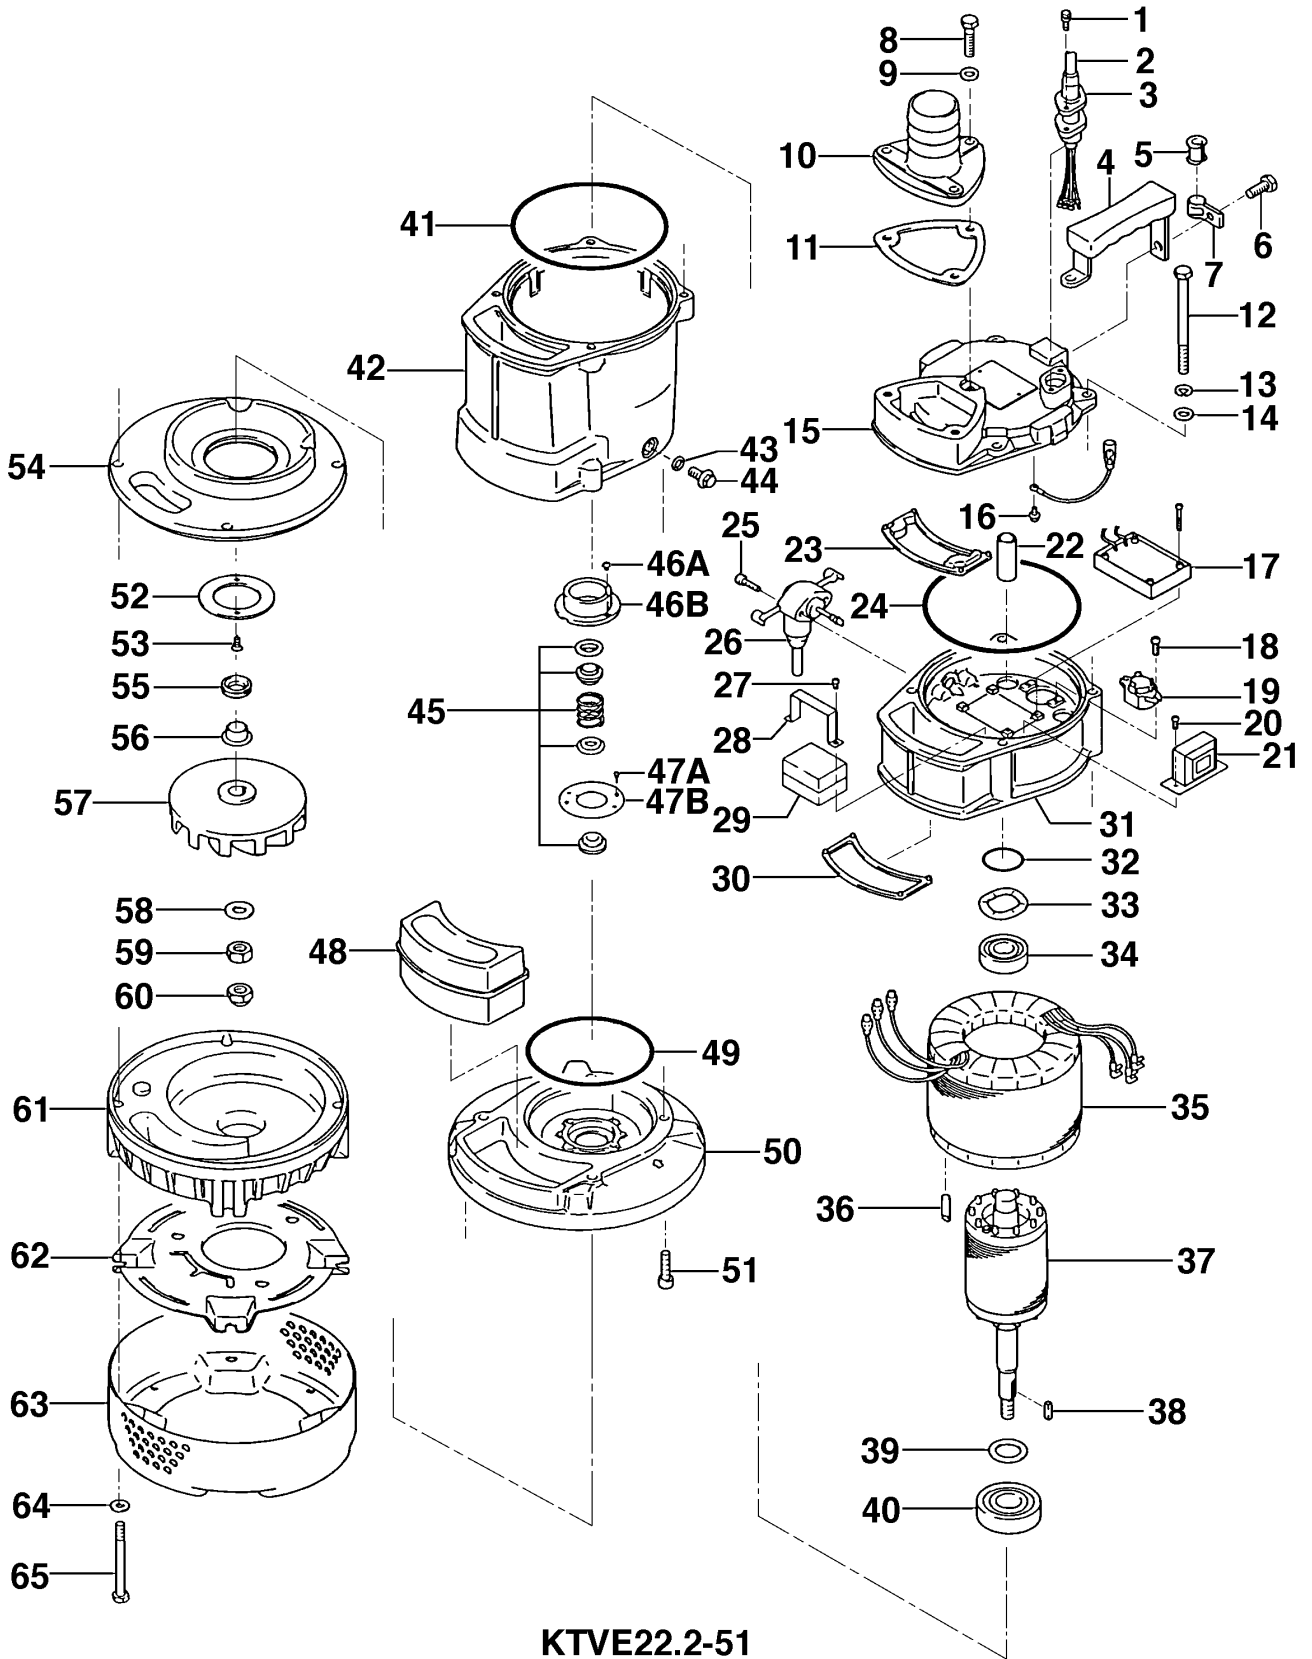

Pos.no	Item no.	Description	Quant.	UP
		Dichtungs-Oring-Satz	1	Price on req.
1	140-427-17	Hex.Bolt (w/Plain Washer) M5x15 SUS304 (EN X5CrNi18-10)	2	Price on req.
2	001-TEG-31	Cabtyre Cable Set (20m) H07RN-F4Cx1,5mm² with gland	1	Price on req.
2	M01-TEG-31	Cabtyre Cable Set (20m) NSSHÖU 4Cx1,5mm²	1	Price on req.
	061-TEG-06	Cable Repair Kit	1	Price on req.
3	003-190-10	Gland SUS316 (EN X5Cr-Ni-Mo17-12-2)	1	Price on req.
4	068-000-42	068-000-42	1	Price on req.
5	010-126-17	Cable Clip Rubber HS2 NBR	1	Price on req.
6	140-054-19	Hex.Bolt M8x20 SUS304 (EN X5Cr18-10)	1	Price on req.
7	010-130-14	Cable Clip HK2-4/15 SPC	1	Price on req.
8	140-057-12	Hex.Bolt M8x30 SUS304 (EN X5CrNi18-10) Stainless Steel	3	Price on req.
9	142-210-11	Plain Washer d8.6xd13.4x1t SUS304 (EN X5CrNi18-10) Stainless Steel	3	Price on req.
10	032-356-16	Hose Coupling 50mm(KTV2) ADC	1	Price on req.
10	032-000-24	Hose Coupling BSPT-2 FCD	1	Price on req.
11	121-001-09	Packing KTV2-15/22 NBR	1	Price on req.
12	140-070-11	Hex.Bolt M8x100 SUS304 (EN X5CrNi18-10) Stainless Steel	4	Price on req.
13	142-210-11	Plain Washer d8.6xd13.4x1t SUS304 (EN X5CrNi18-10) Stainless Steel	4	Price on req.
14	142-127-10	Plain Washer M8 SUS304 (EN X5CrNi18-10) Stainless Steel	1	Price on req.
15	051-254-12	Motor Head Cover ADC	1	Price on req.
16	143-085-34	Pan Screw (w/Spring Washer) M4x6 C3604 (EN CuZn39Pb3)	1	Price on req.
17	114-000-89	Relay Unit MEOK1-KA1(KTVE)	1	Price on req.
18	143-136-15	Truss Screw M4x10 SWRM	2	Price on req.
19	053-411-15	Motor Protector 380/400/415V-50Hz KA313-GQXL104 (T)	1	Price on req.
20	143-169-17	Truss Screw M3x8 SWRM	2	Price on req.
21	115-149-14	Transformer 380/400/415V-50HzEK400/20	1	Price on req.
22	016-139-11	Lead Wire Protection Bush KTVE21.5/22.2	2	Price on req.
23	121-445-12	Packing (Water Way, Upp.) KTV2-15/22 NBR	1	Price on req.
24	122-473-12	O-Ring 150xd3.3 NBR	1	Price on req.
25	140-427-17	Hex.Bolt (w/Plain Washer) M5x15 SUS304 (EN X5CrNi18-10)	2	Price on req.
26	090-000-43	Electrode Level Sensor EK-2CR	1	Price on req.
27	143-170-11	Truss Screw M4x6 SWRM	2	Price on req.
28	127-233-13	Power Relay Fixing Plate SECC	1	Price on req.
29	114-170-11	Electromagnetic Contactor G7L-2A-B(DC24V)	1	Price on req.
30	121-519-18	Packing (Water Way, Mid.) KTVE21.5/22.2 NBR	1	Price on req.
31	050-431-25	Motor Bracket ADC	1	Price on req.
32	122-293-16	O-Ring 47xd3.1 NBR	1	Price on req.
33	142-195-19	Wave Washer #6204/6303 SK-5	1	Price on req.
34	052-187-16	Bearing (w/O-ring) AC-6204ZZC3	1	Price on req.
35	056-002-41	Stator 380/400/415V-50Hz	1	Price on req.
36	145-028-19	Stator Set Pin d6x32 S45C	1	Price on req.
37	055-662-19	Rotor w/Bearing	1	Price on req.
38	147-128-16	Impeller Key 5x5x18.5L SUS403 (EN X6Cr13)	1	Price on req.
39	061-161-12	Bearing Collar d25.1xd36x1.6t SPC	1	Price on req.
40	052-108-13	Bearing 6305ZZC3	1	Price on req.
41	122-473-12	O-Ring 150xd3.3 NBR	1	Price on req.
42	064-000-84	Motor Frame ADC	1	Price on req.
43	121-246-11	Packing (Oil Plug) d10.3xd16x2t PE	1	Price on req.
44	035-000-01	Oil PlugM10x16(B=13) EN X5CrNi18-10	1	Price on req.
45	025-000-99	Mechanical Seal H-20T SiC	1	Price on req.
46A	143-070-10	Pan Screw M5x6 SWRM	2	Price on req.
46B	030-144-13	Oil Lifter H-20(A)(T) Resin	1	Price on req.
47A	143-070-10	Pan Screw M5x6 SWRM	2	Price on req.
47B	030-155-17	Seal Stopper H-20(KTV2) SPCC	1	Price on req.
48	121-001-04	Packing (Water Way, Low.)KTV2-15/22 SBR	1	Price on req.
49	122-134-18	O-Ring G-115 NBR	1	Price on req.
50	029-000-77	Oil Casing KTV2-15/22 ADC	1	Price on req.
51	140-270-13	Hex.Socket Cap Bolt M8x30 SUS304	4	Price on req.
52	058-000-25	Protection Plate d44xd70x3t SUS304 (EN X5CrNi18-10) Stainless Steel	1	Price on req.
53	143-166-14	Flat Screw M4x8 SUS304 (EN X5CrNi18-10) Stainless Steel	2	Price on req.
54	031-000-08	Wear Ring KTV2-15/22 BR+NR	1	Price on req.
55	122-443-13	V-Ring VR-20 NBR	1	Price on req.
56	071-297-19	Shaft Sleeve d16xd20x10l SUS304	1	Price on req.
57	021-F74-18	Impeller (50HZ) 50Hz FCD	1	Price on req.
58	142-129-25	Plain Washer M12 SPC	1	Price on req.
59	141-007-10	Hex.Nut M12 SUS304	1	Price on req.
60	141-032-14	Hex.Cap Nut M12 SUS304	1	Price on req.
61	020-B19-18	Pump Casing (New) KTV2-15/22 BR+NR	1	Price on req.
62	127-249-12	Fixing Plate (New) KTV2-15/22 SPCC	1	Price on req.
63	023-432-19	Strainer Stand KTV2-15/22 SPCC	1	Price on req.
64	142-127-23	Plain Washer M8 SPC	4	Price on req.
65	140-067-15	Hex.Bolt M8x85 SUS304 (EN X5CrNi18-10) Stainless Steel	4	Price on req.
	173-522-15	Packing & O-Ring Set	1	Price on req.
	##oilVG32	ml Turbine Oil ISO VG32	270	Price on req.
	090-126-15	Electrode Extension KTVE/KTZE	1	Price on req.

Exploded View KTVE22.2-51

KTVE22.2-51