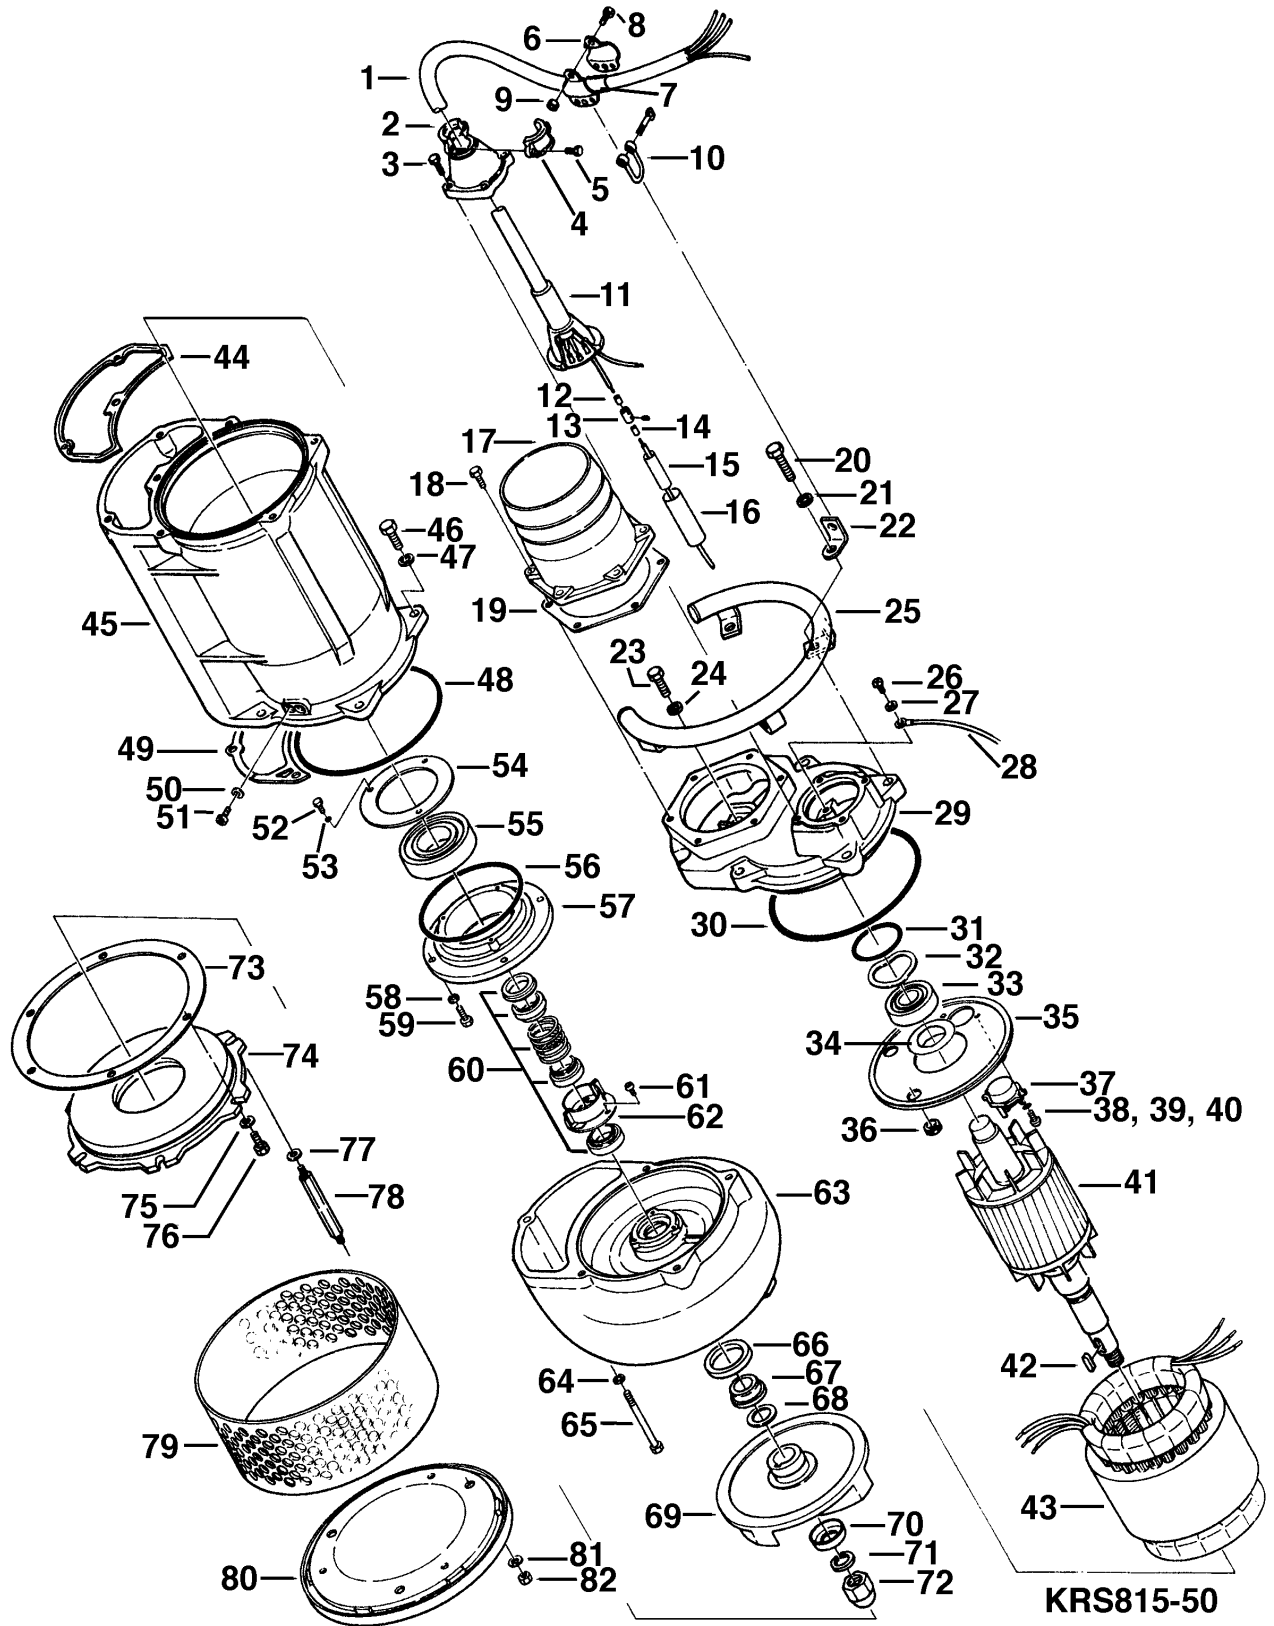

Exploded View KRS815-50

KRS815-50