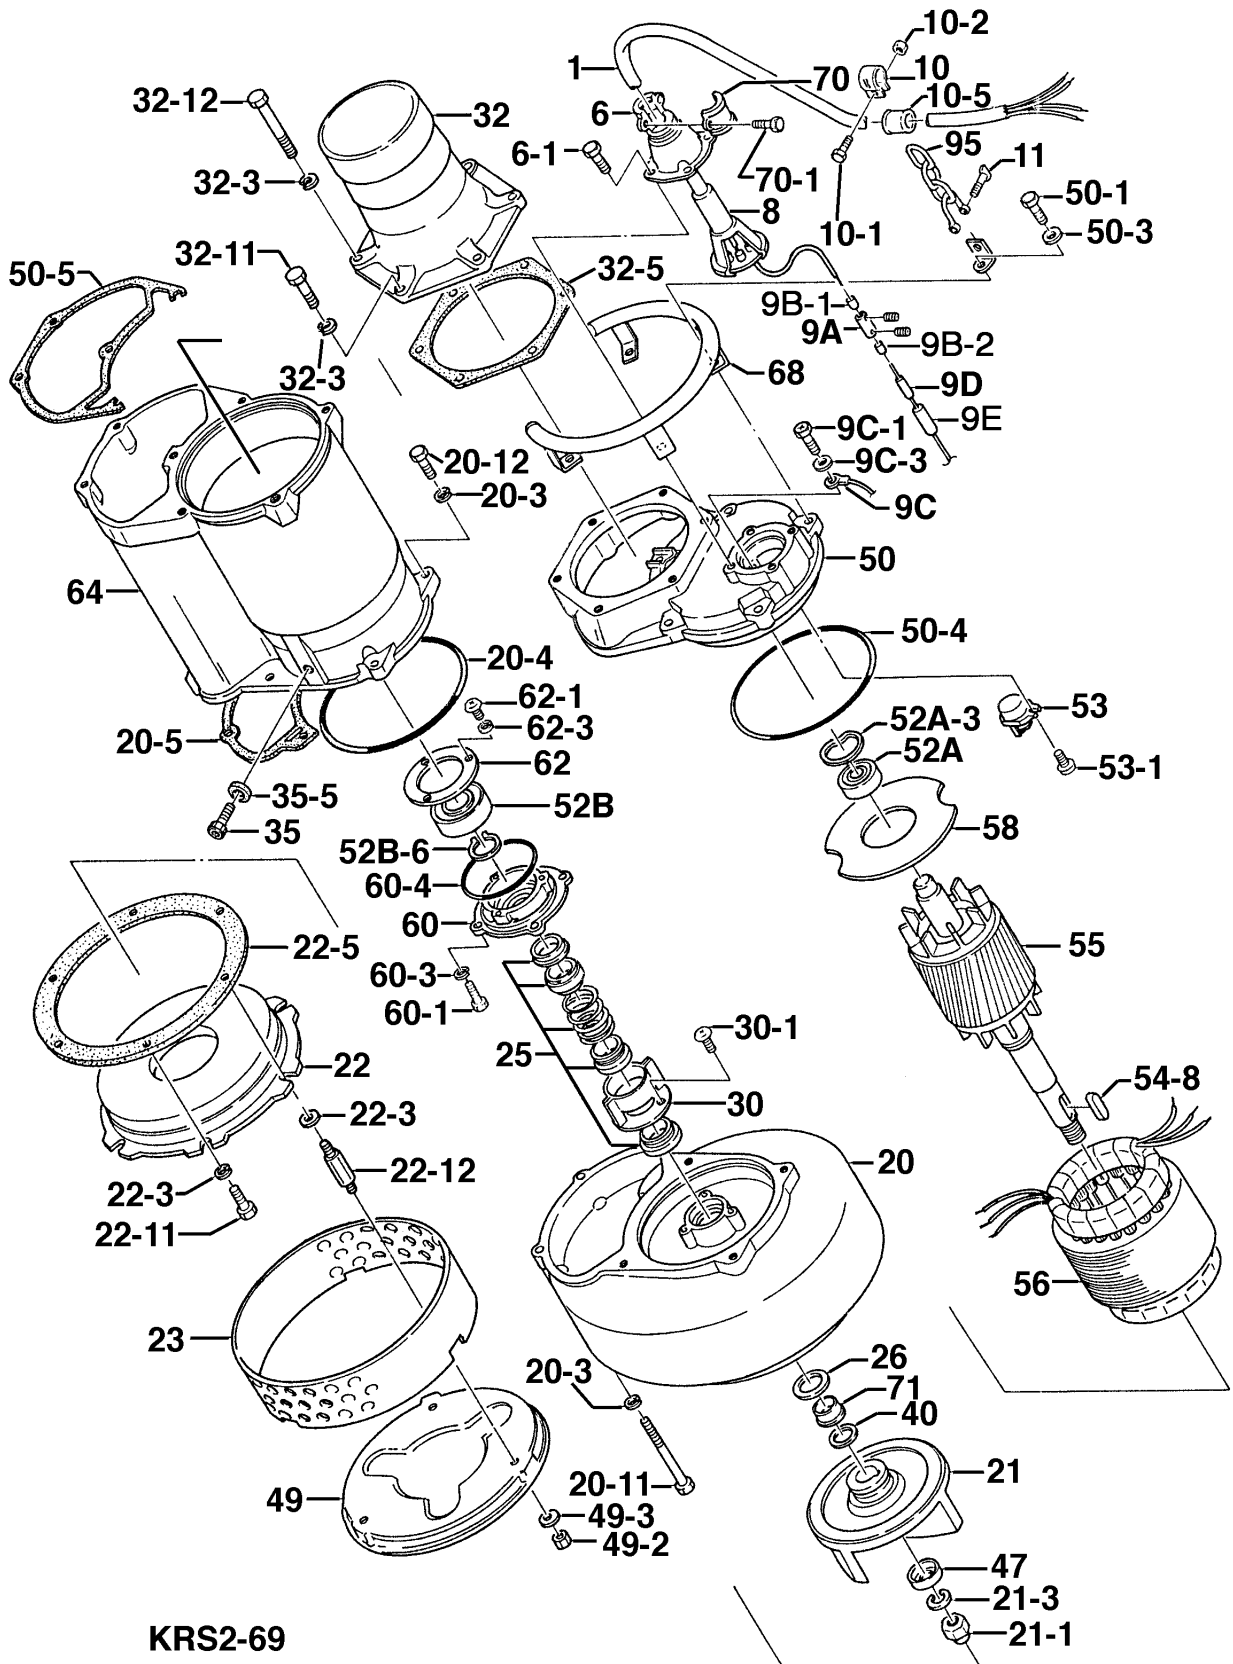

Pos.no	Item no.	Description	Quant.	UP
		Dichtungs-Oring-Satz	1	Price on req.
1	001-TEG-11	Cable Set (20m) H07RN-F4Cx4mm² without stuffing box	1	Price on req.
1	M01-TEG-11	Cable Set (20m) NSSHÖU 4Cx4mm²	1	Price on req.
6	006-127-15	Stuffing Box 380/400/415V-50Hz(EUR,NSU) No.3 FC	1	Price on req.
6-1	140-055-10	Hex.Bolt M8x25 SUS304	4	Price on req.
8	008-150-13	Mould Cover 380V-50Hz KR3-12 CR	1	Price on req.
9A	009-101-12	Terminal(C/W Screw) d12x(d6.6xd6.6)x25l C3604	3	Price on req.
9B-1	009-123-10	Terminal (EUR,NSU) P-5.5 CU	3	Price on req.
9B-2	009-123-10	Terminal (EUR,NSU) P-5.5 CU	3	Price on req.
9C	009-131-11	Terminal 380V-50Hz R-5.5-6 CU	1	Price on req.
9C-1	143-014-16	Pan Screw M4x8 SWRM	1	Price on req.
9C-3	142-160-31	Spring Washer M4 SWRH	1	Price on req.
9D	002-129-15	Heat Shrink Tube (Sold per meter) EVA(d14x1t) (V/m)	1	Price on req.
9E	002-132-11	Heat Shrink Tube (Sold per meter) A4(d17x0.27t) (V/m)	1	Price on req.
10	010-120-18	Cable Clip No.2-1 SPC	1	Price on req.
10-1	140-033-12	Hex.Bolt M6x16 SUS304 (EN X5CrNi18-10) Stainless Steel	2	Price on req.
10-2	141-004-17	Hex.Nut M6 SUS304	2	Price on req.
10-5	010-122-10	Cable Clip Rubber No.2 NBR	1	Price on req.
11	011-110-11	Shackle 6mm SS	1	Price on req.
20	020-652-18	Pump Casing KRS-69 FC	1	Price on req.
20-11	140-113-17	Hex.Bolt M12x120 SUS304	2	Price on req.
20-12	144-147-12	Stud. Bolt M12x130 SUS403 (EN X6Cr13) Stainless Steel	4	Price on req.
20-3	142-165-10	Spring Washer M12 SUS304	6	Price on req.
20-4	122-311-11	O-Ring 220xd3.5 NBR	1	Price on req.
20-5	121-130-11	Packing (Water Way, Low.) KRS-8S NBR	1	Price on req.
21	021-A05-11	Impeller (50HZ) 50Hz FCD	1	Price on req.
21-1	157-010-15	Impeller Nut M30,P3.5(B=41,Hex.Cap Nut) S35C	1	Price on req.
21-3	142-171-19	Spring Washer M30 SUS304	1	Price on req.
22	022-380-21	Suction Cover KRS-D6 FC	1	Price on req.
22-11	140-097-14	Hex.Bolt M12x30 SUS304	3	Price on req.
22-12	144-122-24	Stud Bolt M12x107(17/25) SUS403 (EN X6Cr13) Stainless Steel	3	Price on req.
22-3	142-129-25	Plain Washer M12 SPC	6	Price on req.
22-5	120-105-14	Packing (S.Cover) d291xd348x0.5t PE	1	Price on req.
23	023-214-13	Strainer D6 SPC	1	Price on req.
25	025-000-96	Mechanical Seal H-35 SiC	1	Price on req.
26	026-123-13	Oil Seal TC-406211 NBR	1	Price on req.
30, 30-1	143-070-23	Pan Screw M5x6 SWRM	2	Price on req.
30, 30-1	030-156-18	Oil Lifter H-35(A)(T) Resin	1	Price on req.
30, 30-1	143-070-10	Pan Screw M5x6 SWRM	3	Price on req.
30, 30-1	030-150-12	Seal Stopper H-35(A)(T) SPCC	1	Price on req.
32	032-166-17	Hose Coupling 150mm FC	1	Price on req.
32-11	140-099-16	Hex.Bolt M12x40 SUS304	4	Price on req.
32-12	140-112-16	Hex.Bolt M12x110 SUS304 (EN X5CrNi18-10) Stainless Steel	2	Price on req.
32-3	142-165-10	Spring Washer M12 SUS304	6	Price on req.
32-5	121-144-18	Packing KRZ8(P.C.236xd190) NBR	1	Price on req.
35	035-113-18	Oil Plug M12x14 SUS304	1	Price on req.
35-5	121-247-12	Packing d12.3xd18x2t PE	1	Price on req.
40	040-110-24	Impeller Shim d32.5xd58x0.3t SUS304 (EN X5CrNi18-10) Stainless Steel	1	Price on req.
47	047-107-16	Impeller Thread Protect.Cover No.6(33) SPC	1	Price on req.
49	049-136-10	Bottom Plate D6 SPC	1	Price on req.
49-2	141-007-10	Hex.Nut M12 SUS304	3	Price on req.
49-3	142-129-25	Plain Washer M12 SPC	3	Price on req.
50	050-372-14	Motor Bracket FC	1	Price on req.
50-1	140-101-12	Hex.Bolt M12x50 SUS304 (EN X5CrNi18-10) Stainless Steel	5	Price on req.
50-3	142-165-10	Spring Washer M12 SUS304	5	Price on req.
50-4	122-250-11	O-Ring 230xd3.8 NBR	1	Price on req.
50-5	121-200-13	Packing (Water Way, Upp.) KRS-8S(T) NBR	1	Price on req.
52-A	052-110-18	Bearing 6307ZCC3	1	Price on req.
52A-3	142-199-13	Wave Washer #6208/6307 SK-5	1	Price on req.
52B	052-113-11	Bearing 6310ZCC3	1	Price on req.
53	053-	Motor Protector	1	Price on req.
54-8	147-021-18	Impeller Key 8x8x44l Stainless Steel	1	Price on req.
55	055-585-17	Rotor	1	Price on req.
56	056-	Stator	1	Price on req.
58	058-120-19	Lead Wire Protection Plate d94xd220x1.6t Resin	1	Price on req.
60	060-222-19	Bearing Housing FC	1	Price on req.
60-1	140-055-49	Hex.Bolt M8x25 SWRM	4	Price on req.
60-3	142-163-34	Spring Washer M8 SWRH	4	Price on req.
60-4	122-140-17	O-Ring G-145 NBR	1	Price on req.
62	062-158-19	Bearing Fixing Plate d95xd144x4.5t SPCC	1	Price on req.
62-1	143-042-13	Pan Screw M6x10 SWRM	3	Price on req.
62-3	142-162-33	Spring Washer M6 SWRH	3	Price on req.
64	064-382-17	Motor Frame FC	1	Price on req.
68	068-159-18	Handle KRS-C6/A6/8S(T) SGP+SPC	1	Price on req.
70	070-107-18	Cable Clamp FC	1	Price on req.
70-1	140-035-14	Hex.Bolt M6x20 SUS304	2	Price on req.
71	071-128-47	Shaft Sleeve KRS-7.5/11KW SUS403 (EN X6Cr13) Stainless Steel	1	Price on req.
95	095-131-18	Chain 4mm(3L) SS	1	Price on req.
	173-437-12	Packing & O-Ring Set	1	Price on req.
	##oilVG32	ml Turbine Oil ISO VG32	2300	Price on req.
	183-011-17	Impeller Puller A No.6 2" FC	1	Price on req.

Exploded View KRS2-69

KRS2-69