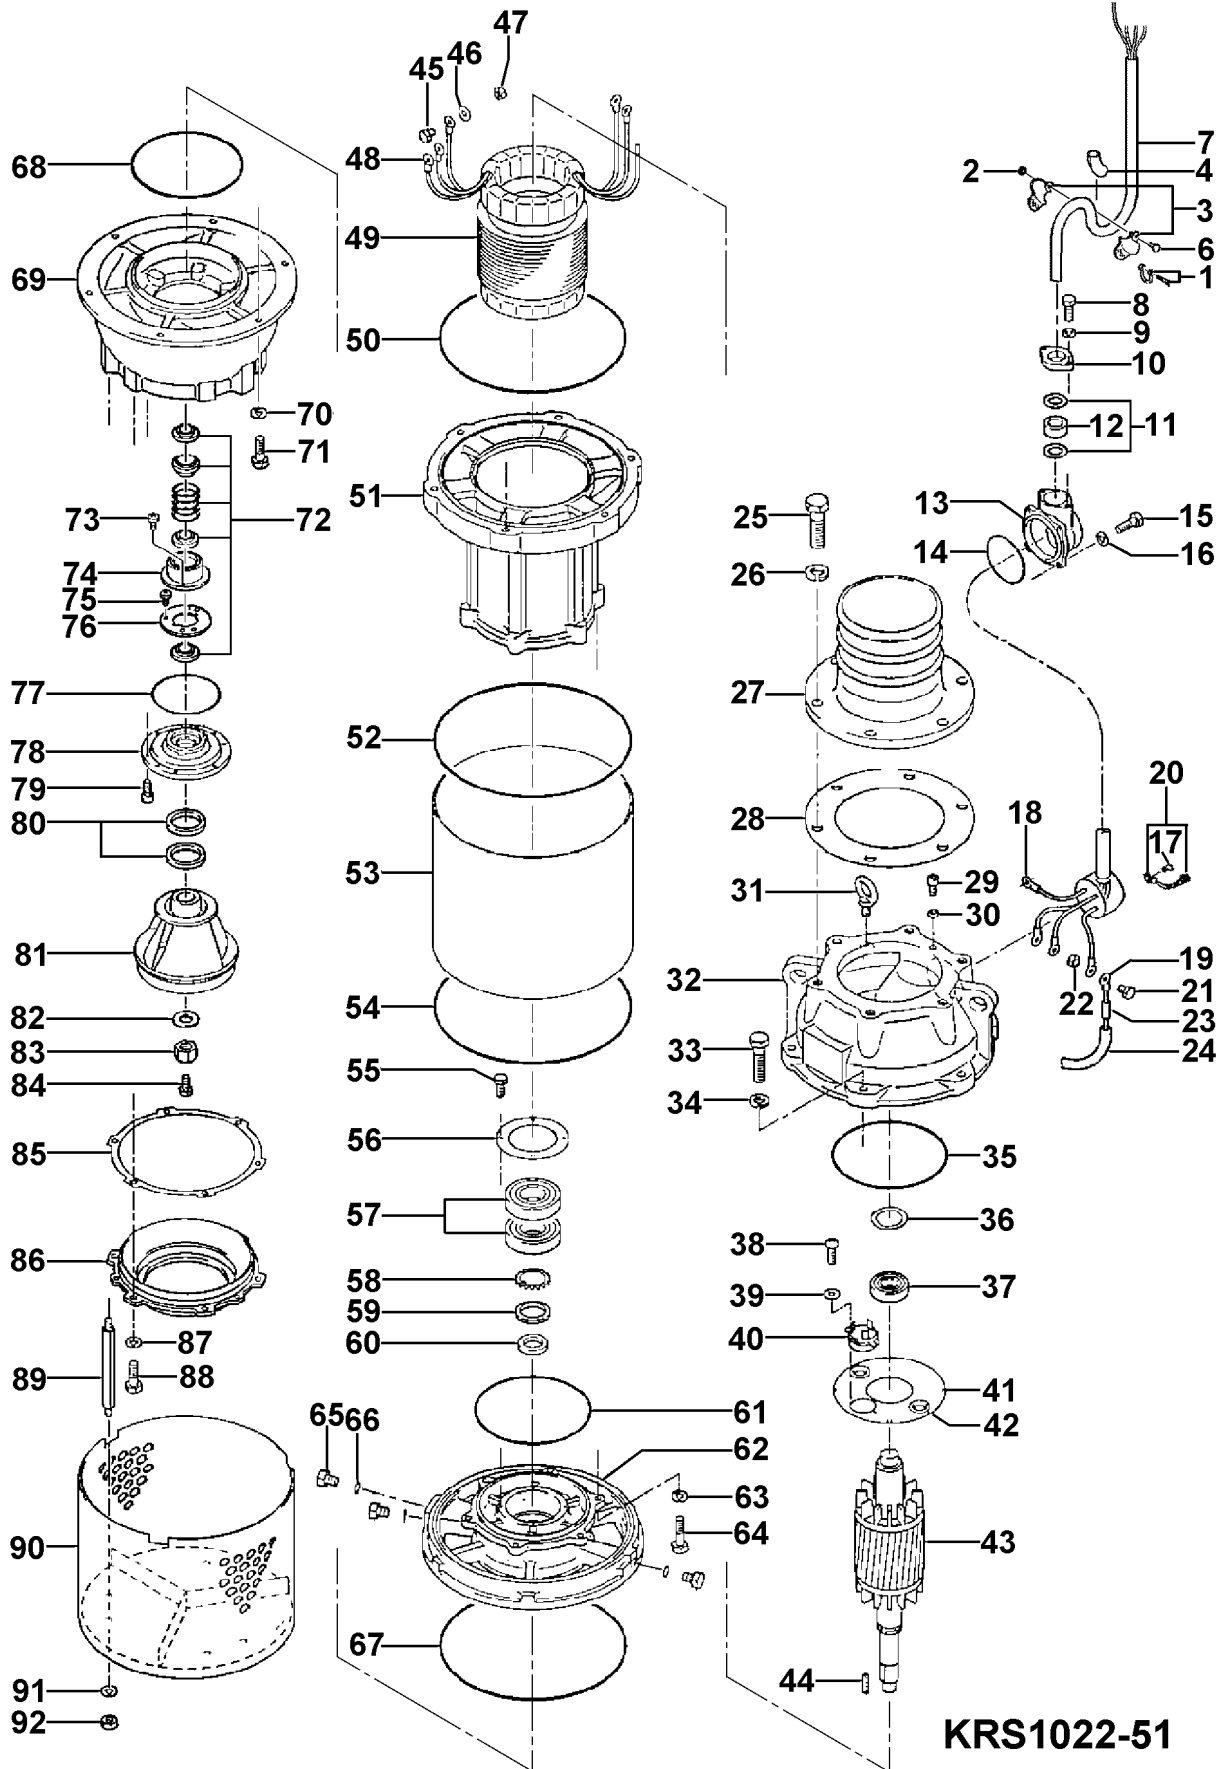

Exploded View KRS1022-51

KRS1022-51