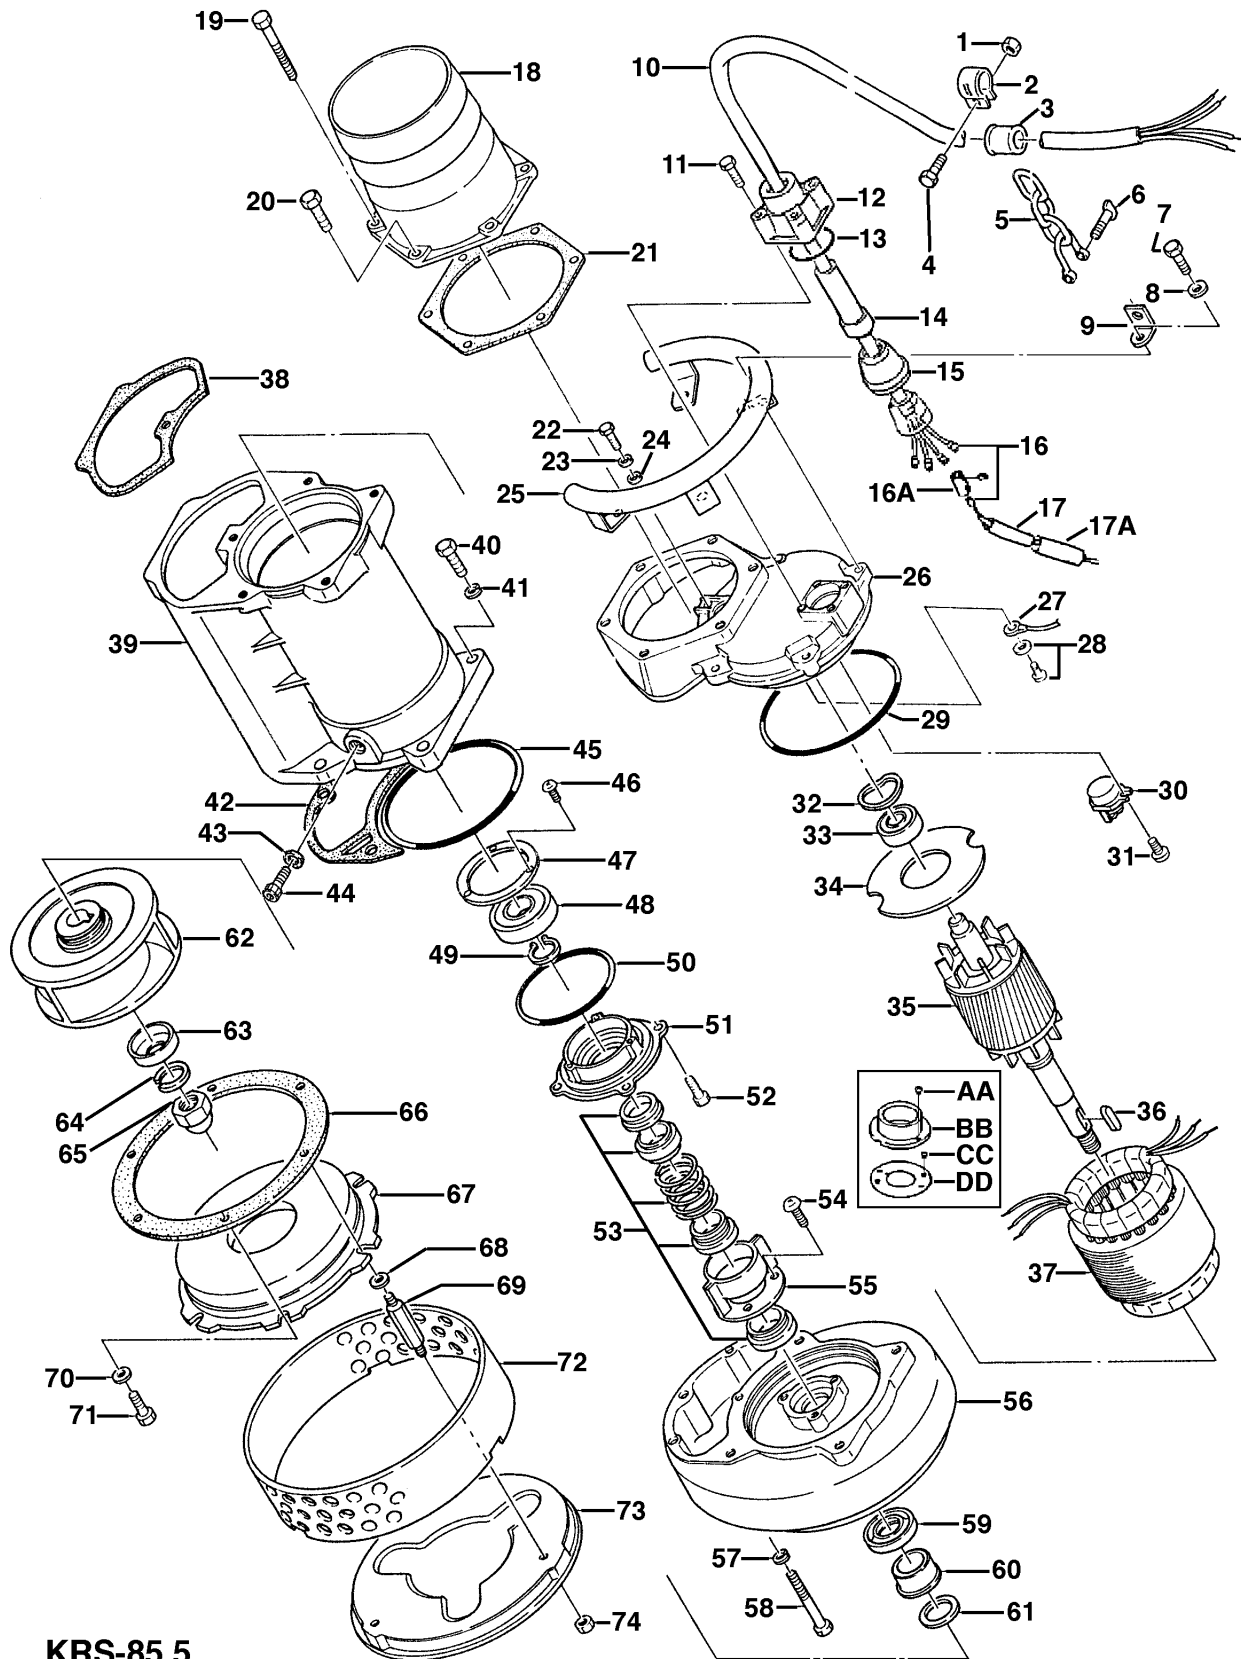

Exploded View KRS-85.5

KRS-85.5