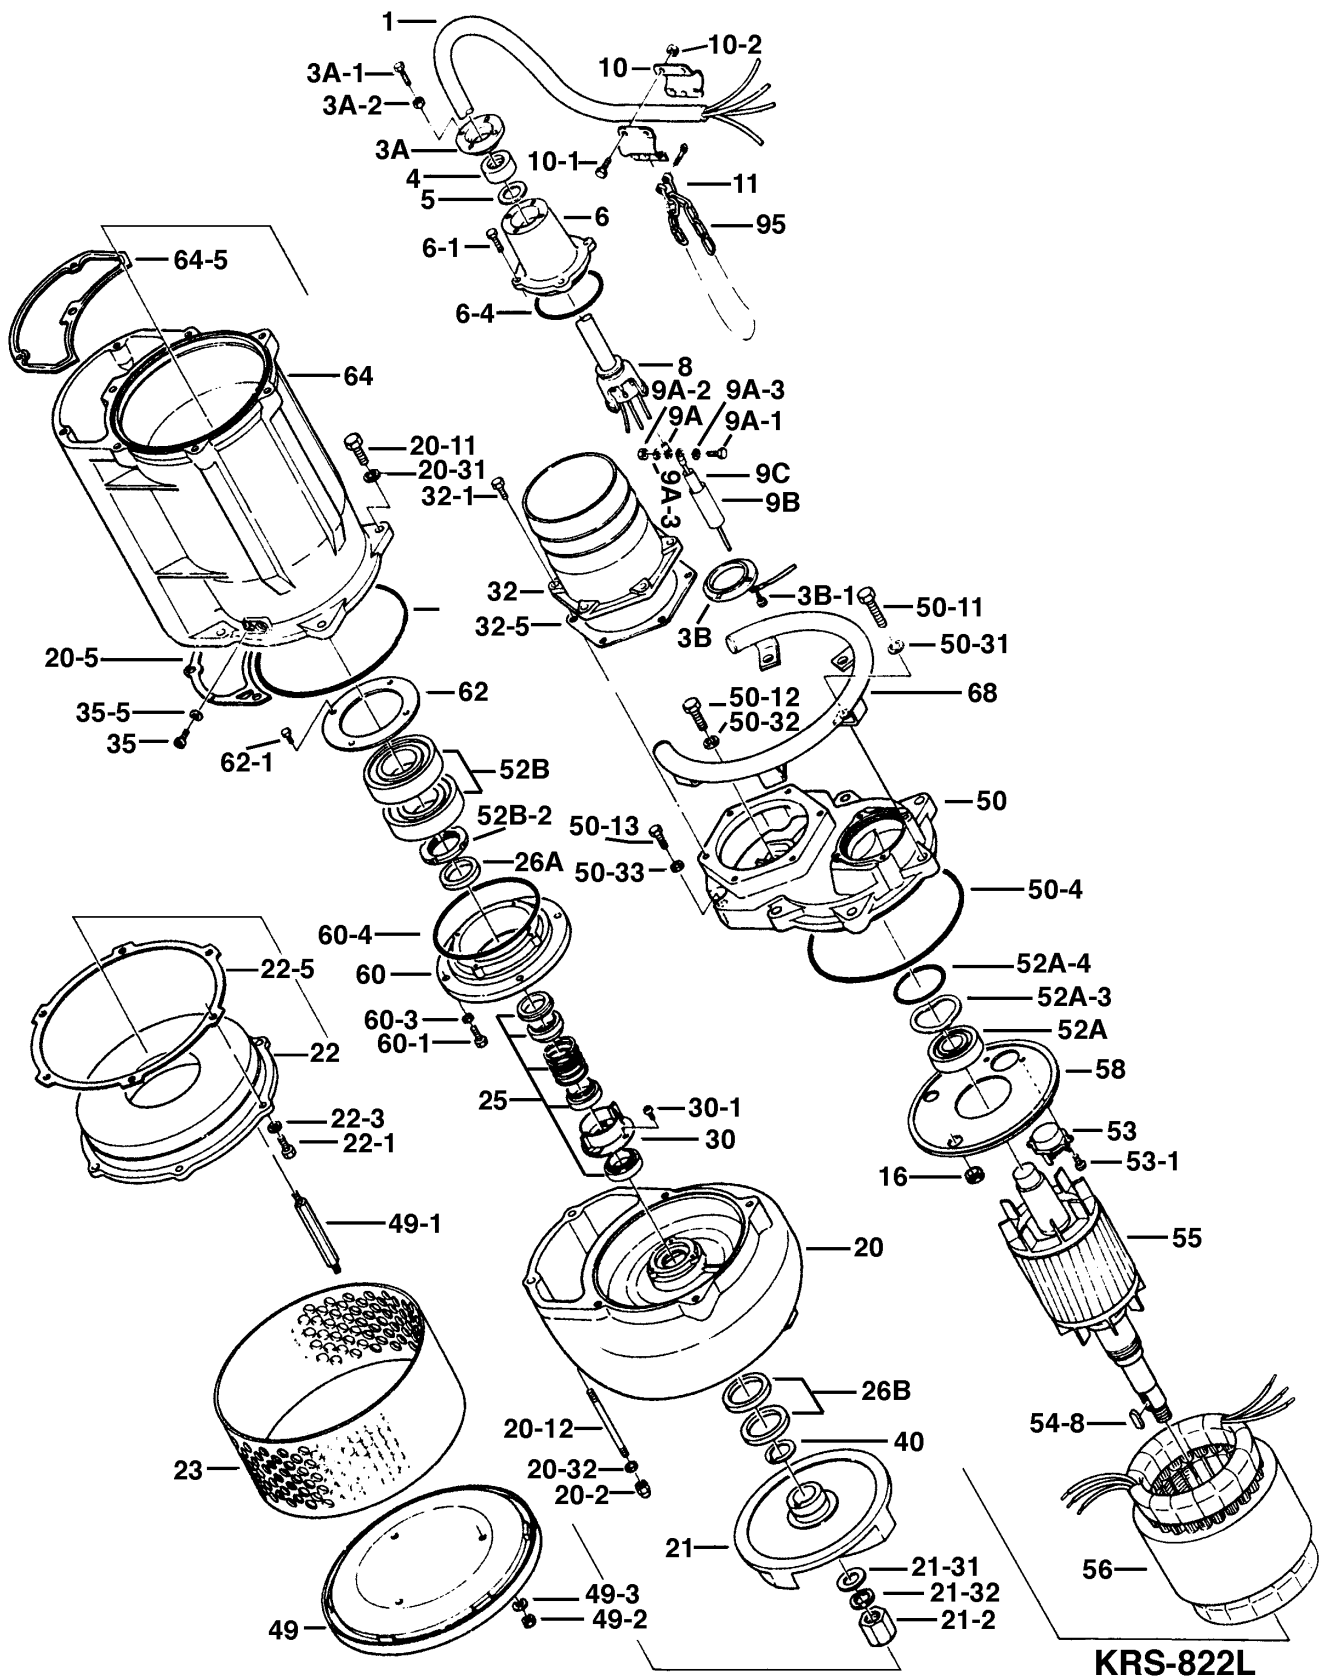

Exploded View KRS-822L

KRS-822L