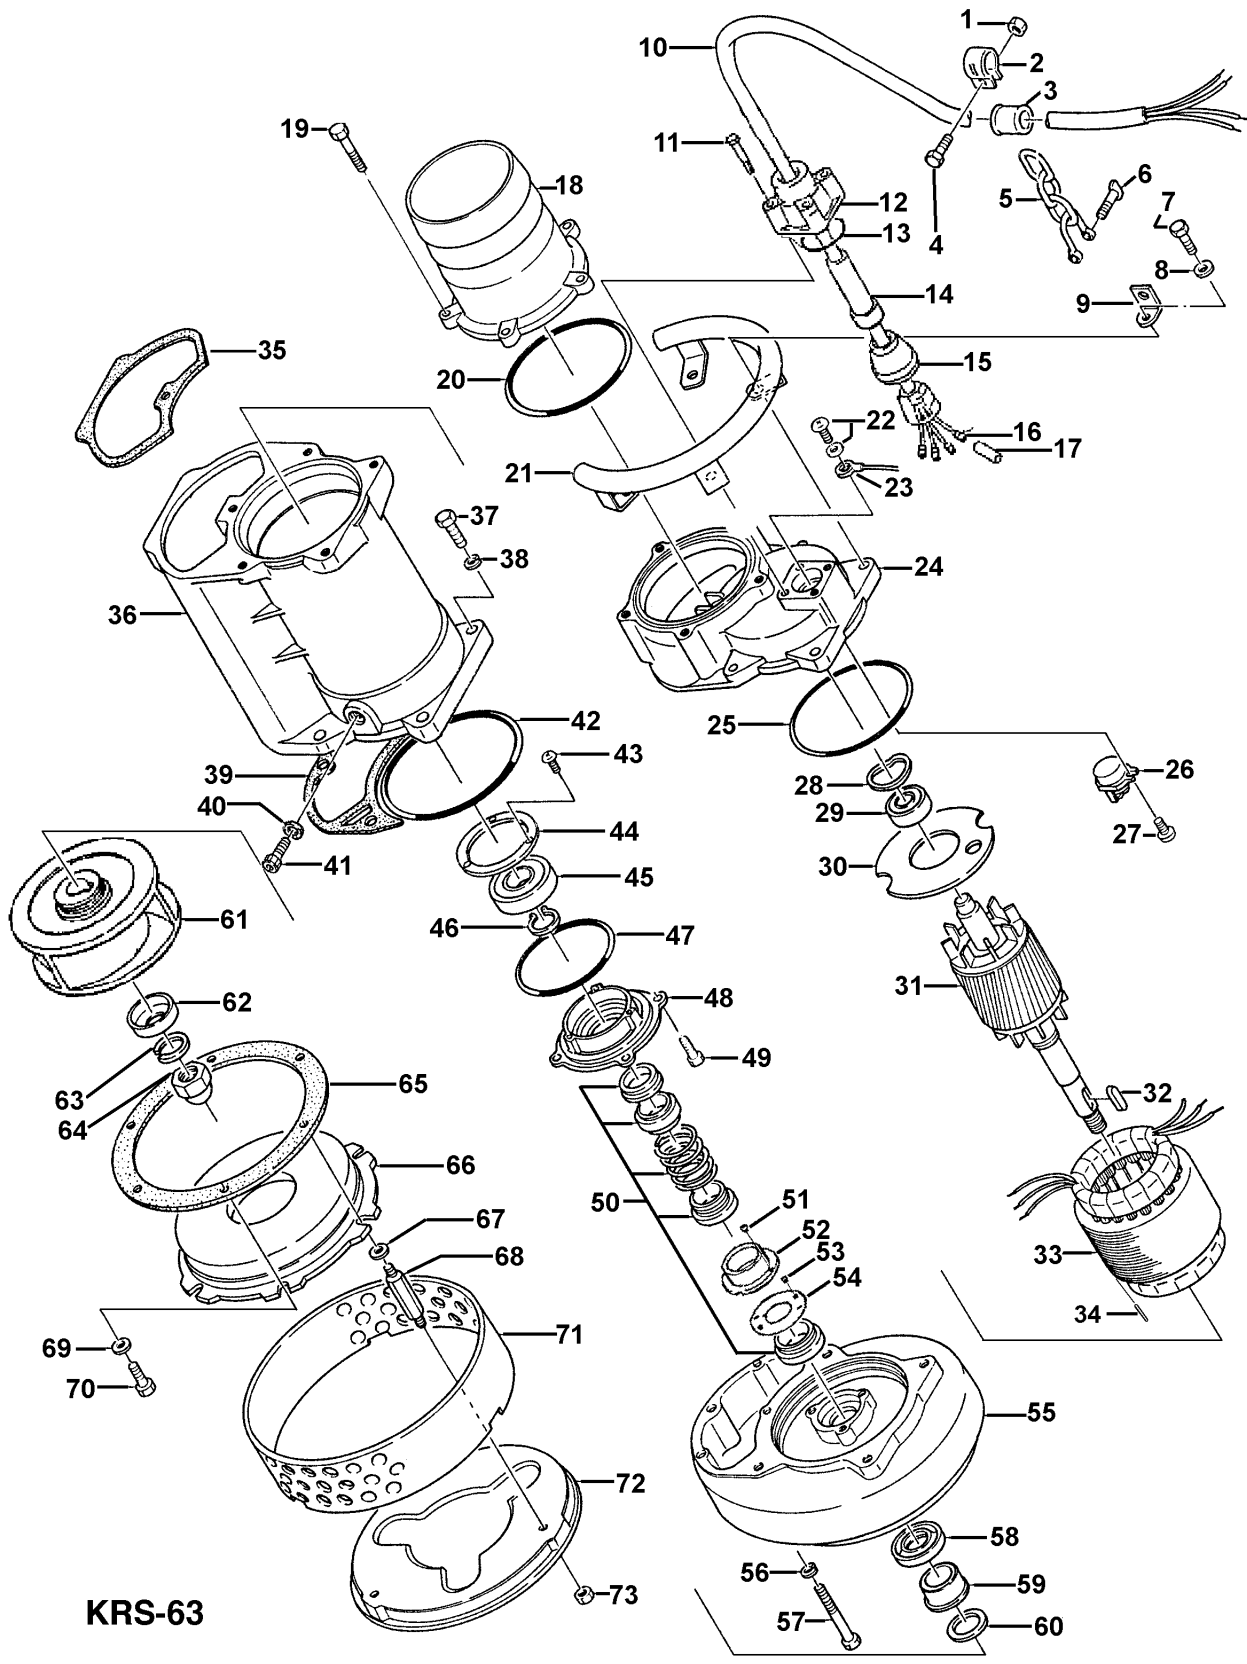

Pos.no	Item no.	Description	Quant.	UP
		Packing & O-Ring Set (for 43)	1	Price on req.
1	141-004-59	Hex.Nut M6 SWRM	1	Price on req.
2	010-120-18	Cable Clip No.2-1 SPC	1	Price on req.
3	010-124-15	Cable Clip Rubber No.3 NBR	1	Price on req.
4	140-032-37	Hex.Bolt M6x15 SWRM	1	Price on req.
5	095-131-18	Chain 4mm(3L) SS	1	Price on req.
6	011-110-11	Shackle 6mm SS	1	Price on req.
7	140-081-15	Hex.Bolt M10x50 SUS304 (EN X5CrNi18-10) Stainless Steel	5	Price on req.
8	142-164-19	Spring Washer M10 SUS304	5	Price on req.
9	070-103-10	L-Shape Fitting KT-55 SPC	1	Price on req.
10	001-TEG-02	Cabletyre Cable Set (20m) H07RN-F4Cx2,5mm² without stuffing box	1	Price on req.
10	M01-TEG-02	Cabletyre Cable Set (20m) NSSHOU 4Cx2,5mm²	1	Price on req.
11	140-060-18	Hex.Bolt M8x50 SUS304	4	Price on req.
12	006-167-17	Stuffing Box No.1-3 FC	1	Price on req.
13	122-121-12	O-Ring G-50 NBR	1	Price on req.
14	004-167-11	Cable Bush No.1 CR	1	Price on req.
15	008-156-19	Mould Cover No.1-3 ADC	1	Price on req.
16	009-126-13	Terminal 1.25mm2/2mm2 Nylon	4	Price on req.
17	002-135-14	Heat Shrink Tube (Sold per meter) A(d15x0.3t) (Vm)	1	Price on req.
18	032-137-19	Hose Coupling 150mm(GHV-7.5/11KW) FC	1	Price on req.
19	140-078-19	Hex.Bolt M10x30 SUS304	5	Price on req.
20	122-285-15	O-Ring 155x3.1 NBR	1	Price on req.
21	068-199-10	Handle KRS-43/63SGP+ SS	1	Price on req.
22	143-124-10	Pan Screw (w/Spring Washer/Plain Washer) M4x6 SWRM	1	Price on req.
23	009-116-10	Terminal R-2-4 CU	1	Price on req.
24	050-317-11	Motor Bracket FC	1	Price on req.
25	122-276-13	O-Ring 160x3.1 NBR	1	Price on req.
26	053-194-19	Motor Protector 220V-60HZ KA313-GBXL103 (H.C)	1	Price on req.
27	143-126-12	Pan Screw (w/Spring Washer/Plain Washer) M4x12 SWRM	2	Price on req.
28	142-196-10	Wave Washer 6205/6304 SK5	1	Price on req.
29	052-104-19	Bearing 6205ZC3	1	Price on req.
30	058-117-13	Lead Wire Protection Plate d70xd140x1.6t Resin	1	Price on req.
31	055-452-14	Rotor	1	Price on req.
32	147-023-10	Impeller Key 7x7x32L SUS420	1	Price on req.
33	056-	Stator	1	Price on req.
34	145-022-13	Taper Pin d6x40 S45C	1	Price on req.
35	121-198-17	Packing (Water Wav. Upp.) KRS-43/63 NBR	1	Price on req.
36	064-380-15	Motor Frame FC	1	Price on req.
37	140-099-16	Hex.Bolt M12x40 SUS304	4	Price on req.
38	142-165-10	Spring Washer M12 SUS304	4	Price on req.
39	121-133-14	Packing (Water Way, Low.) KRJ-6 NBR	1	Price on req.
40	121-247-12	Packing d12.3xd18x2t PE	1	Price on req.
41	035-113-18	Oil Plug M12x14 SUS304	1	Price on req.
42	122-246-14	O-Ring (Brq.Housing/O.Casing) 180x3.1 NBR	1	Price on req.
43	143-042-13	Pan Screw M6x10 SWRM	3	Price on req.
44	062-219-19	Bearing Cover d70xd105x2.3t SPCC	1	Price on req.
45	052-110-18	Bearing 6307ZC3	1	Price on req.
46	146-022-16	Retaining Ring C35 SK5	1	Price on req.
47	122-134-18	O-Ring G-115 NBR	1	Price on req.
48	060-271-13	Bearing Housing FC	1	Price on req.
49	140-054-48	Hex.Bolt M8x20 SWRM	4	Price on req.
50	025-001-02	Mechanical Seal H-30T(T) SIC	1	Price on req.
51	143-070-23	Pan Screw M5x6 SWRM	2	Price on req.
52	030-142-11	Oil Lifter H-30(A)(T) Resin	1	Price on req.
53	143-070-10	Pan Screw M5x6 SWRM	3	Price on req.
54	030-151-13	Seal Stopper H-30(A)(T) SPCC	1	Price on req.
55	020-550-15	Pump Casing KRS-63 FC	1	Price on req.
56	142-165-10	Spring Washer M12 SUS304	1	Price on req.
57	140-373-17	Hex.Bolt M12x160 SUS304 (EN X5CrNi18-10) Stainless Steel	1	Price on req.
58	026-109-13	Oil Seal TC-355511 NBR	1	Price on req.
59	071-127-46	Shaft Sleeve KRS-3.7/5.5KW SUS403 (EN X6Cr13) Stainless Steel	1	Price on req.
60	040-109-20	Impeller Shim d27.5xd52x0.3t SUS304 (EN X5CrNi18-10) Stainless Steel	1	Price on req.
61	021-A04-91	Impeller (50Hz) 50Hz FCD	1	Price on req.
62	047-106-15	Impeller Thread Protect.Cover No.5(26) SPC	1	Price on req.
63	142-170-18	Spring Washer M24 SUS304 (EN X5CrNi18-10) Stainless Steel	1	Price on req.
64	157-006-18	Impeller Nut M24,P3(B=35,Hex.Cap Nut) S35C	1	Price on req.
65	120-129-14	Packing d230xd288x0.5t PE	1	Price on req.
66	022-584-14	Suction Cover KRS-63 FC	1	Price on req.
67	142-129-12	Plain Washer M12 SUS304	3	Price on req.
68	144-154-12	Stud Bolt M12x177(15/30) SUS403 (EN X6Cr13) Stainless Steel	3	Price on req.
69	142-129-12	Plain Washer M12 SUS304	3	Price on req.
70	140-097-14	Hex.Bolt M12x30 SUS304	3	Price on req.
71	023-296-19	Strainer KRJ-6 SPC	1	Price on req.
72	049-134-18	Bottom Plate B3 SPC	1	Price on req.
73	141-007-10	Hex.Nut M12 SUS304	3	Price on req.
	173-135-17	Packing & O-Ring Set	1	Price on req.
	##oilVG32	ml Turbine Oil ISO VG32	1440	Price on req.

Exploded View KRS-63

KRS-63