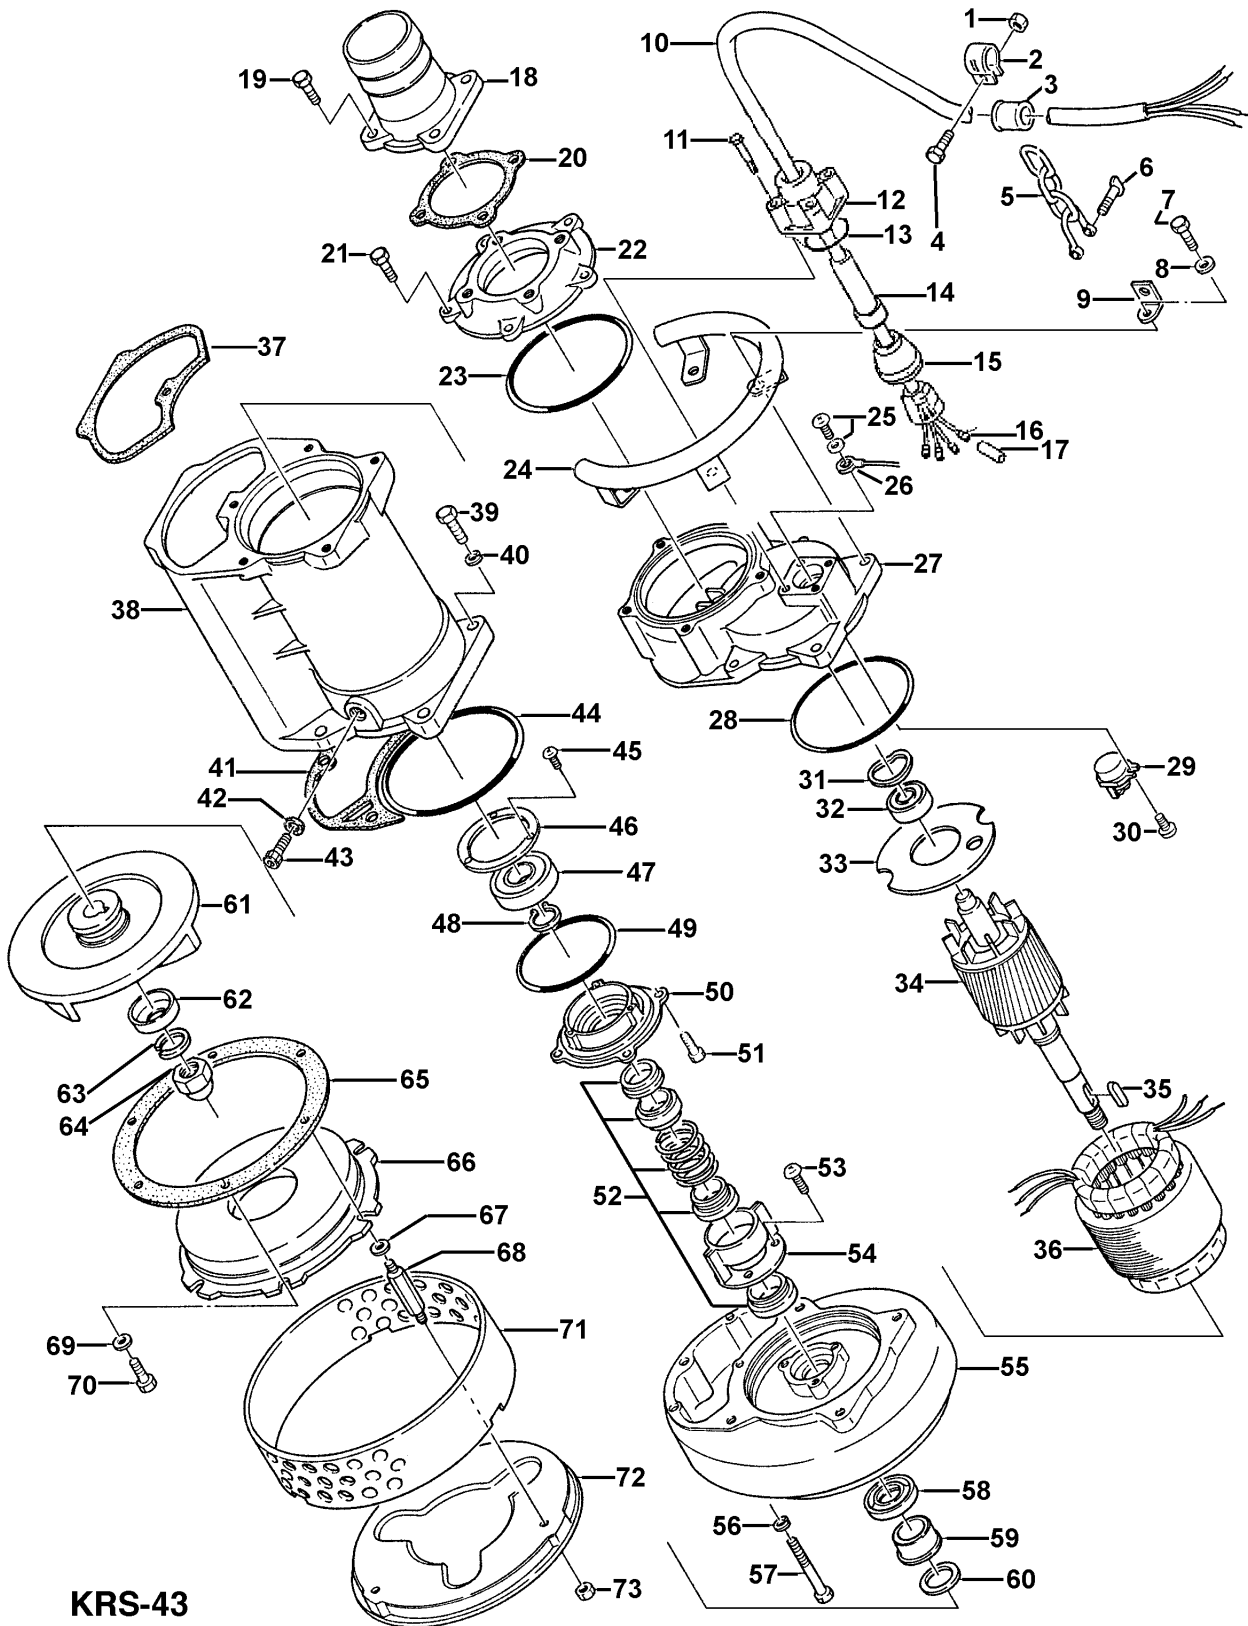

Pos.no	Item no.	Description	Quant.	UP
		Packing & O-Ring Set (for 43)	1	Price on req.
1	141-004-59	Hex.Nut M6 SWRM	1	Price on req.
2	010-120-18	Cable Clip No.2-1 SPC	1	Price on req.
3	010-124-15	Cable Clip Rubber No.3 NBR	1	Price on req.
4	140-032-37	Hex.Bolt M6x15 SWRM	1	Price on req.
5	095-131-18	Chain 4mm(3L) SS	1	Price on req.
6	011-110-11	Shackle 6mm SS	1	Price on req.
7	140-081-15	Hex.Bolt M10x50 SUS304 (EN X5CrNi18-10) Stainless Steel	5	Price on req.
8	142-164-19	Spring Washer M10 SUS304	5	Price on req.
9	070-103-10	L-Shape Fitting KT-55 SPC	1	Price on req.
10	001-TEG-02	Cabletyre Cable Set (20m) H07RN-F4Cx2,5mm² without stuffing box	1	Price on req.
10	M01-TEG-02	Cabletyre Cable Set (20m) NSSHOU 4Cx2,5mm²	1	Price on req.
11	140-060-18	Hex.Bolt M8x50 SUS304	4	Price on req.
12	006-167-17	Stuffing Box No.1-3 FC	1	Price on req.
13	122-121-12	O-Ring G-50 NBR	1	Price on req.
14	004-167-11	Cable Bush No.1 CR	1	Price on req.
15	008-156-19	Mould Cover No.1-3 ADC	1	Price on req.
16	009-126-13	Terminal 1.25mm2/2mm2 Nylon	4	Price on req.
17	002-135-14	Heat Shrink Tube (Sold per meter) A(d15x0.3t) (Vm)	1	Price on req.
18	032-126-28	Hose Coupling 100mm(C4/A4) FC	1	Price on req.
19	140-078-19	Hex.Bolt M10x30 SUS304	4	Price on req.
20	121-141-15	Packing KRB-3/4 Type NR	1	Price on req.
21	140-078-19	Hex.Bolt M10x30 SUS304	5	Price on req.
22	041-105-16	Flange KRS-6x4 FC	1	Price on req.
23	122-285-15	O-Ring 155xd3.1 NBR	1	Price on req.
24	068-199-10	Handle KRS-43/63SGP+ SS	1	Price on req.
25	143-124-10	Pan Screw (w/Spring Washer/Plain Washer) M4x6 SWRM	1	Price on req.
26	009-116-10	Terminal R-2-4 CU	1	Price on req.
27	050-317-11	Motor Bracket FC	1	Price on req.
28	122-276-13	O-Ring 160xd3.1 NBR	1	Price on req.
29	053-194-19	Motor Protector 220V-60HZ KA313-GBXL103 (H.C)	1	Price on req.
30	143-126-12	Pan Screw (w/Spring Washer/Plain Washer) M4x12 SWRM	2	Price on req.
31	142-196-10	Wave Washer 6205/6304 SK5	1	Price on req.
32	052-104-19	Bearing 6205ZZC3	1	Price on req.
33	058-117-13	Lead Wire Protection Plate d70xd140x1.6t Resin	1	Price on req.
34	055-452-14	Rotor	1	Price on req.
35	147-023-10	Impeller Key 7x7x32L SUS420	1	Price on req.
36	056-	Stator	1	Price on req.
37	121-198-17	Packing (Water Way, Upp.) KRS-43/63 NBR	1	Price on req.
38	064-380-15	Motor Frame FC	1	Price on req.
39	140-099-16	Hex.Bolt M12x40 SUS304	4	Price on req.
40	142-165-10	Spring Washer M12 SUS304	4	Price on req.
41	121-133-14	Packing (Water Way, Low.) KRJ-6 NBR	1	Price on req.
42	121-247-12	Packing d12.3xd18x2t PE	1	Price on req.
43	035-113-18	Oil Plug M12x14 SUS304	1	Price on req.
44	122-246-14	O-Ring (Bra.Housing/O.Casing) 180xd3.1 NBR	1	Price on req.
45	143-042-13	Pan Screw M6x10 SWRM	3	Price on req.
46	062-101-17	Bearing Fixing Plate d45xd98x3t (SPCC)	1	Price on req.
47	052-110-18	Bearing 6307ZZC3	1	Price on req.
48	146-022-16	Retaining Ring C35 SK5	1	Price on req.
49	122-134-18	O-Ring G-115 NBR	1	Price on req.
50	060-271-13	Bearing Housing FC	1	Price on req.
51	140-054-48	Hex.Bolt M8x20 SWRM	4	Price on req.
52	025-001-02	Mechanical Seal H-30T(T) SIC	1	Price on req.
53,54	143-070-23	Pan Screw M5x6 SWRM	2	Price on req.
53,54	030-142-11	Oil Lifter H-30(A)(T) Resin	1	Price on req.
53,54	143-070-10	Pan Screw M5x6 SWRM	3	Price on req.
53,54	030-151-13	Seal Stopper H-30(A)(T) SPCC	1	Price on req.
55	020-651-17	Pump Casing KRS-43 FC	1	Price on req.
56	142-165-10	Spring Washer M12 SUS304	1	Price on req.
57	140-112-16	Hex.Bolt M12x110 SUS304 (EN X5CrNi18-10) Stainless Steel	1	Price on req.
58	026-109-13	Oil Seal TC-355511 NBR	1	Price on req.
59	071-127-46	Shaft Sleeve KRS-3.7/5.5KW SUS403 (EN X6Cr13) Stainless Steel	1	Price on req.
60	040-109-20	Impeller Shim d27.5xd52x0.3t SUS304 (EN X5CrNi18-10) Stainless Steel	1	Price on req.
61	021-A08-21	Impeller (50HZ) 50Hz FCD	1	Price on req.
62	047-106-15	Impeller Thread Protect.Cover No.5(26) SPC	1	Price on req.
63	142-170-18	Spring Washer M24 SUS304 (EN X5CrNi18-10) Stainless Steel	1	Price on req.
64	157-006-18	Impeller Nut M24,P3(B=35,Hex.Cap Nut) S35C	1	Price on req.
65	120-129-14	Packing d230xd288x0.5t PE	1	Price on req.
66	022-369-24	Suction Cover B4 FC	1	Price on req.
67	142-129-12	Plain Washer M12 SUS304	3	Price on req.
68	144-536-12	Stud Bolt M12x94(16/28) SUS403 (EN X6Cr13) Stainless Steel	3	Price on req.
69	142-129-12	Plain Washer M12 SUS304	3	Price on req.
70	140-097-14	Hex.Bolt M12x30 SUS304	3	Price on req.
71	023-212-11	Strainer B3 SPC	1	Price on req.
72	049-134-18	Bottom Plate B3 SPC	1	Price on req.
73	141-007-10	Hex.Nut M12 SUS304	3	Price on req.
	173-134-16	Packing & O-Ring Set	1	Price on req.
	##oilVG32	ml Turbine Oil ISO VG32	1440	Price on req.

Exploded View KRS-43

KRS-43