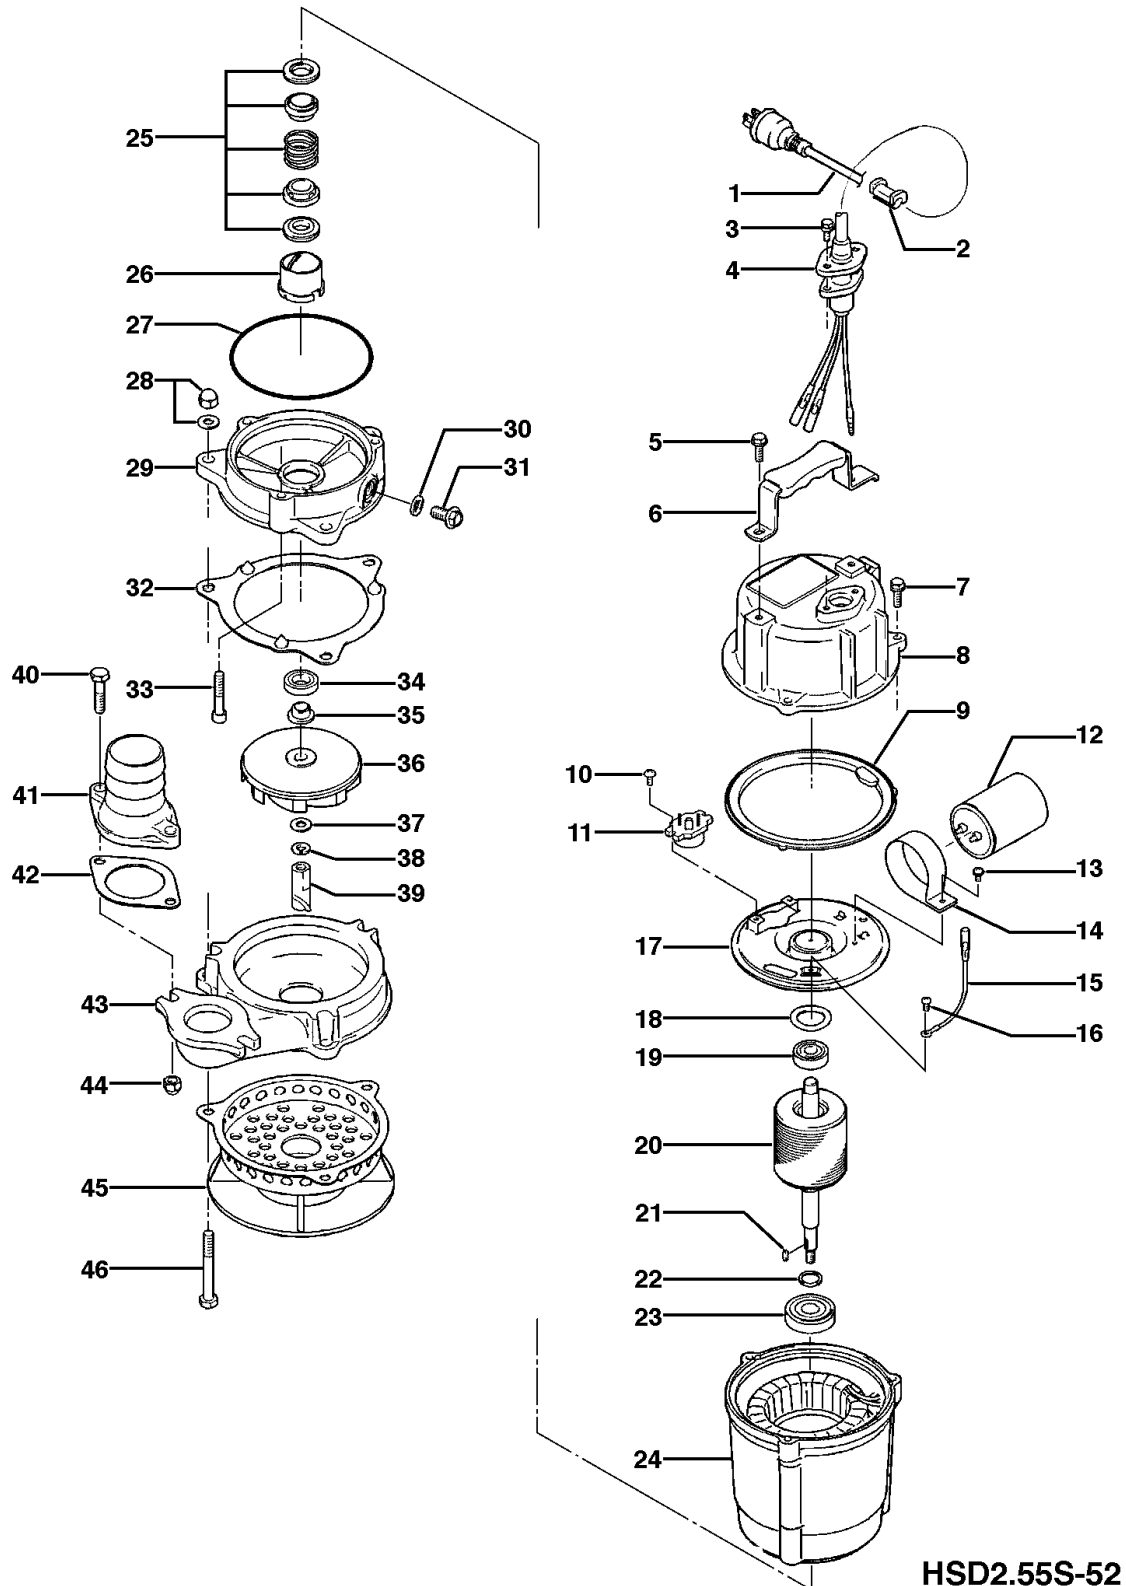

HSD2.55S-52

Kontroll-Nr. --

2019-01-28 V.20 / 1.11.2017

Pos.no	Item no.	Description	Quant.	UP
		Dichtungs-Oring-Satz	1	Price on req.
1	001-009-48	Cabletyre Cable Set (10m) 220/230/240V-50HZ(EUR) H07R-F3Cx1mm2 LBD(HAR)	1	Price on req.
	061-TEG-05	Cable Repair Kit	1	Price on req.
2	010-134-18	Cable Clip Rubber HS3-4 NBR	1	Price on req.
3	140-427-17	Hex.Bolt (w/Plain Washer) M5x15 SUS304 (EN X5CrNi18-10)	2	Price on req.
4	003-190-10	Gland SUS316 (EN X5Cr-Ni-Mo17-12-2)	1	Price on req.
5	140-451-10	Hex. Bolt (w/plain washer) M6x16 SUS304 (EN X5CrNi18-10) Stainless Steel	2	Price on req.
6	068-259-19	Handle HS-Series	1	Price on req.
7	140-396-16	Hex.Bolt (w/Plain Washer) M6x20 SUS304 (EN X5CrNi18-10) Stainless Steel	3	Price on req.
8	051-000-21	Motor Head Cover ADC	1	Price on req.
9	121-000-72	Packing d121xd140x2.8t NBR	1	Price on req.
10	143-127-13	Pan Screw (w/Spring Washer/Plain Washer) M4x8 SWRM	2	Price on req.
11	053-001-35	Motor Protector 220/230/240V-50HZ KA142-BPVL25F (T.C)	1	Price on req.
12	076-000-39	Capacitor 55MF-250VAC(d50x80L)	1	Price on req.
13	143-086-22	Pan Screw (w/Spring Washer) M4x8 SWRM	1	Price on req.
14	127-000-34	Capacitor Fixing Plate d50 SPC	1	Price on req.
15	009-000-12	Earth Terminal AWG16x150L	1	Price on req.
16	140-000-44	Hex.Bolt M4x8 SWRM	1	Price on req.
17	050-000-48	Motor Bracket SECD	1	Price on req.
18	142-192-16	Wave Washer 6201(D=32,t=0.4) SK5	1	Price on req.
19	052-100-15	Bearing 6201ZZC3	1	Price on req.
20	055-001-77	Rotor w/Bearing	1	Price on req.
21	147-016-10	Impeller Key 4x4x10L SUS403 (EN X6Cr13)	1	Price on req.
22	061-175-19	Bearing Collar d15xd23x1.6t SPC	1	Price on req.
23	052-152-12	Bearing 6302ZZC3	1	Price on req.
24	056-004-03	Stator 220/230/240V-50HZ w/Frame	1	Price on req.
25	025-000-81	Mechanical Seal W-14VCA SIC	1	Price on req.
26	030-000-09	Oil Lifter W-14VL Resin	1	Price on req.
27	122-133-17	O-Ring G-110 NBR	1	Price on req.
28	141-144-10	Flanged Hex. Nut M8 SUS304 (EN X5CrNi18-10) Stainless Steel	3	Price on req.
29	029-000-58	Oil Casing HS2.4(S)-51/61 FC	1	Price on req.
30	121-246-11	Packing (Oil Plug) d10.3xd16x2t PE	1	Price on req.
31	035-125-13	Oil Plug M10x20(B=13) SUS304 (EN X5CrNi18-10) Stainless Steel	1	Price on req.
32	121-000-20	Packing HS-4E NR	1	Price on req.
33	140-256-13	Hex.Socket Cap Bolt M6x35 SUS304 (EN X5CrNi18-10)	3	Price on req.
34	122-441-11	V-Ring VR-14 NBR	1	Price on req.
35	071-292-14	Shaft Sleeve LB3-250/480 SUS304 (EN X5CrNi18-10) Stainless Steel	1	Price on req.
36	021-001-35	Impeller (50HZ) HSD2.55S-52 HICRFC	1	Price on req.
36	021-001-34	Impeller (60HZ) HSD2.55S-62 HICRFC	1	Price on req.
37	142-127-10	Plain Washer M8 SUS304 (EN X5CrNi18-10) Stainless Steel	1	Price on req.
38	142-210-11	Plain Washer d8.6xd13.4x1t SUS304 (EN X5CrNi18-10) Stainless Steel	1	Price on req.
39	024-000-02	Stirrer M8x40 HicrFc	1	Price on req.
40	140-057-12	Hex.Bolt M8x30 SUS304 (EN X5CrNi18-10) Stainless Steel	2	Price on req.
41	032-000-67	Hose Coupling 50mm(LB2-480) ADC	1	Price on req.
41	032-432-17	Hose Coupling (for EUR) HS2.4S,45 Deg.,BSPT2(R2) FC	1	Price on req.
42	121-138-19	Packing (Screwed Flange) LB(P.C.84) NBR	1	Price on req.
43	020-000-40	Pump Casing HS3-4 (FCD)	1	Price on req.
44	141-144-10	Flanged Hex. Nut M8 SUS304 (EN X5CrNi18-10) Stainless Steel	2	Price on req.
45	023-000-46	Strainer Stand HSD2.55S SPC/SS	1	Price on req.
46	140-062-10	Hex.Bolt M8x60 SUS304 (EN X5CrNi18-10) Stainless Steel	3	Price on req.
	173-001-30	Packing & O-Ring Set	1	Price on req.
	##oilVG32	ml Turbine Oil ISO VG32	160	Price on req.

Exploded View HSD2.55S-52

HSD2.55S-52