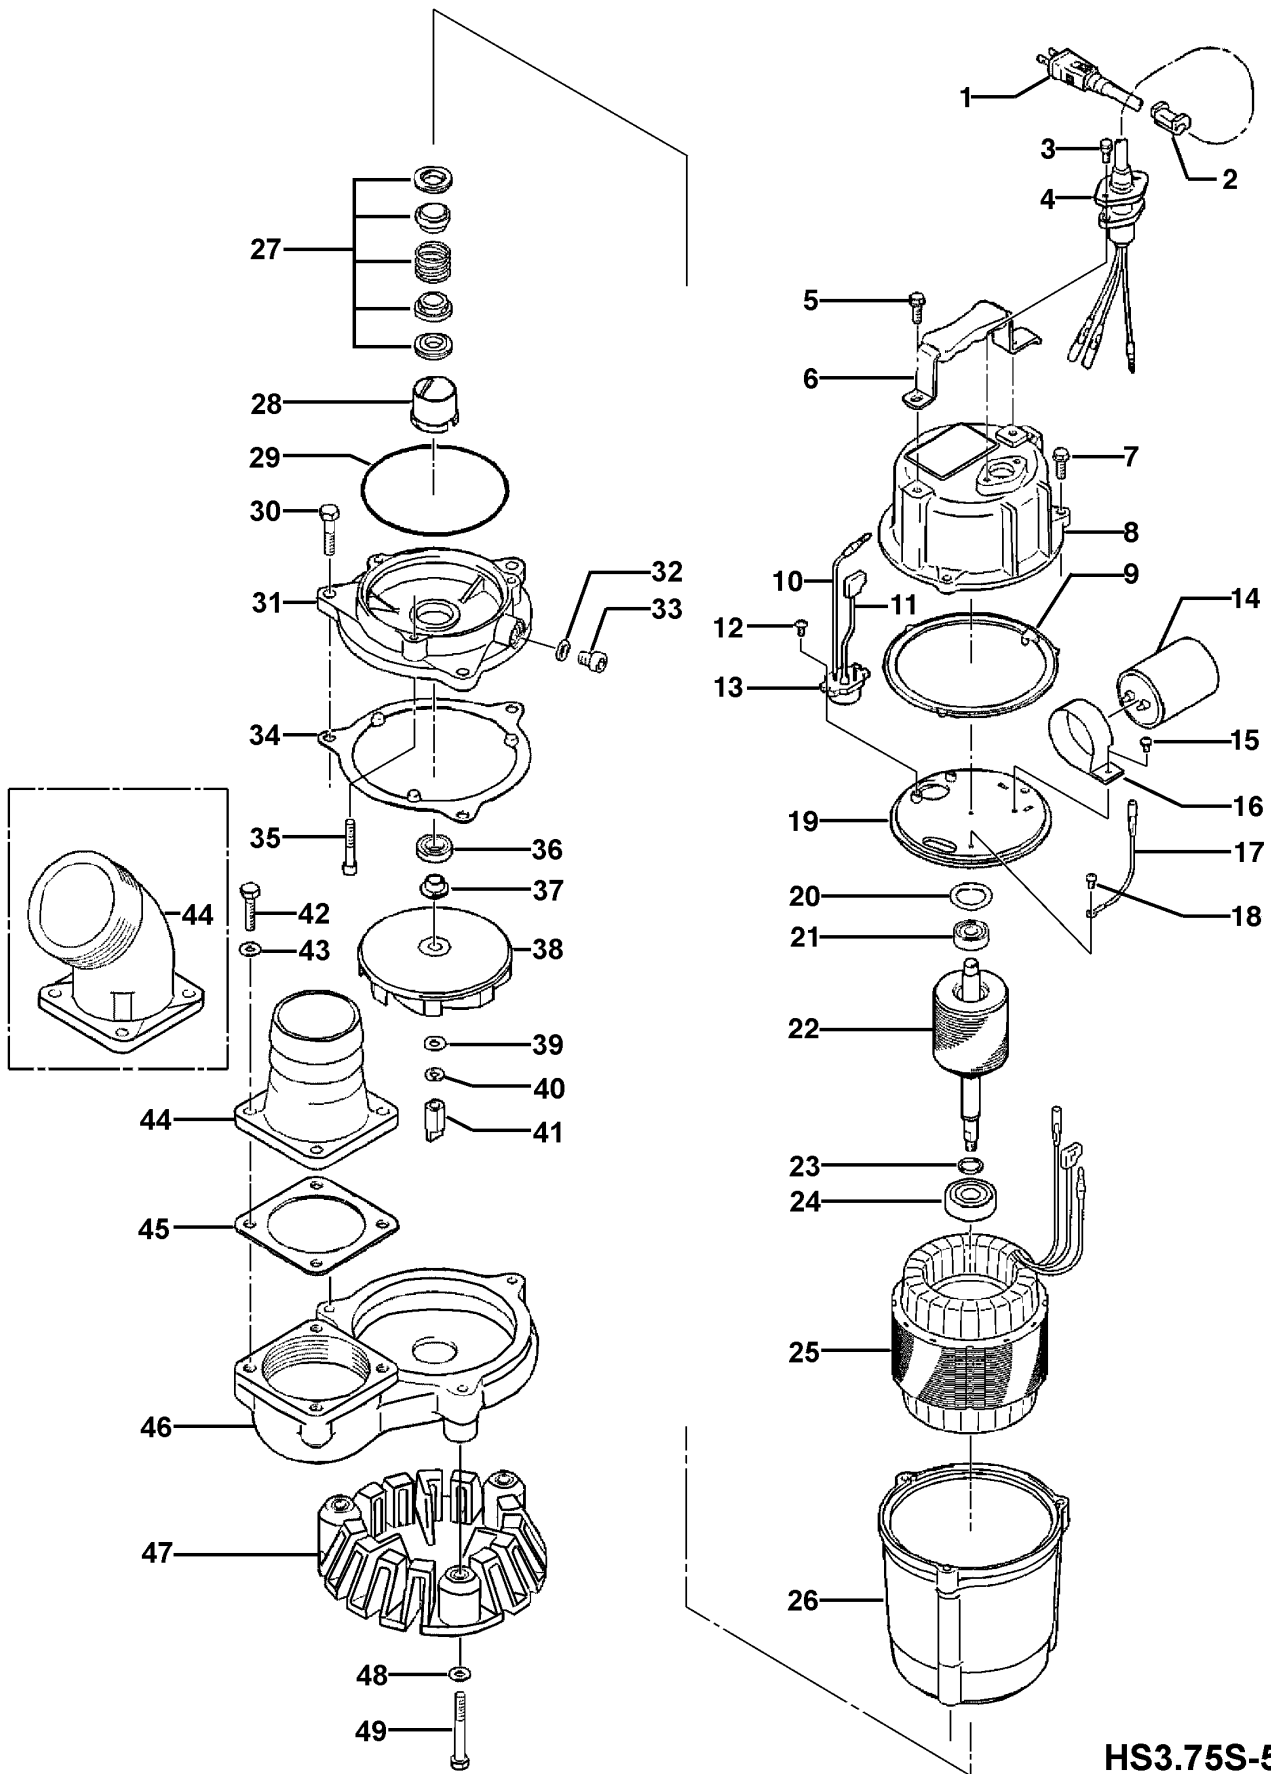

HS3.75S-52

Kontroll-Nr. --

2019-01-28 V.20 / 1.11.2017

Pos.no	Item no.	Description	Quant.	UP
		Dichtungs-Oring-Satz	1	Price on req.
1	001-009-48	Cabletyre Cable Set (10m) 220/230/240V-50HZ(EUR) H07R-F3Cx1mm2 LBD(HAR)	1	Price on req.
	061-TEG-05	Cable Repair Kit	1	Price on req.
2	010-134-18	Cable Clip Rubber HS3-4 NBR	1	Price on req.
3	140-427-17	Hex.Bolt (w/Plain Washer) M5x15 SUS304 (EN X5CrNi18-10)	2	Price on req.
4	003-190-10	Gland SUS316 (EN X5Cr-Ni-Mo17-12-2)	1	Price on req.
5	140-032-37	Hex.Bolt M6x15 SWRM	2	Price on req.
6	068-259-19	Handle HS-Series	1	Price on req.
7	140-396-16	Hex.Bolt (w/Plain Washer) M6x20 SUS304 (EN X5CrNi18-10) Stainless Steel	3	Price on req.
8	051-000-51	Motor Head Cover BLUE ADC	1	Price on req.
9	121-001-45	Packing HS-750W NBR	1	Price on req.
10	009-001-03	Intermediate Lead Wire AWG16x160(red)	1	Price on req.
11	009-001-42	Intermediate Lead Wire AWG16x80(Indigo)	1	Price on req.
12	143-000-43	Truss Screw M4x8 SWRM	2	Price on req.
13	053-001-89	Motor Protector 220/230/240V-50Hz KA142-LPZL01F (T.C)	1	Price on req.
14	076-000-45	Capacitor 220/230/240V-50HZ 450VAC-16MF	1	Price on req.
15	143-085-21	Pan Screw (w/Spring Washer) M4x6 SWRM	1	Price on req.
15	143-086-22	Pan Screw (w/Spring Washer) M4x8 SWRM	1	Price on req.
16	127-001-00	Capacitor Fixing Plate 220/230/240V-50Hz d45(1.0t) SPC	1	Price on req.
17	009-001-02	Earth Terminal UL1015-AWG18,G,Y,L=160	1	Price on req.
18	143-203-14	Pan Screw M4x5	1	Price on req.
19	050-001-12	Motor Bracket ADC	1	Price on req.
20	142-192-16	Wave Washer 6201(D=32,t=0.4) SK5	1	Price on req.
21	052-100-15	Bearing 6201ZZC3	1	Price on req.
22	055-002-89	Rotor w/Bearing	1	Price on req.
23	061-180-17	Bearing Collar d15.1xd20x1.6t SS	1	Price on req.
24	052-152-12	Bearing 6302ZZC3	1	Price on req.
25	056-008-16	Stator 220/230/240V-50Hz	1	Price on req.
26	064-001-24	Motor Frame BLUE ADC	1	Price on req.
27	025-000-81	Mechanical Seal W-14VCA SiC	1	Price on req.
28	030-000-09	Oil Lifter W-14VL Resin	1	Price on req.
29	122-133-17	O-Ring G-110 NBR	1	Price on req.
30	140-056-37	Hex.Bolt M8x30 SWRM	3	Price on req.
31	029-000-74	Oil Casing HS3.75S/HS2.75S FCD	1	Price on req.
32	121-246-11	Packing (Oil Plug) d10.3xd16x2t PE	1	Price on req.
33	035-124-12	Oil Plug M10x15 SUS304 (EN X5CrNi18-10)	1	Price on req.
34	121-000-74	Packing HS3.75S/HS2.75S NR	1	Price on req.
35	140-256-26	Hex. Socket Cap Bolt M6x35 SCM	3	Price on req.
36	122-441-11	V-Ring VR-14 NBR	1	Price on req.
37	071-292-14	Shaft Sleeve LB3-250/480 SUS304 (EN X5CrNi18-10) Stainless Steel	1	Price on req.
38	021-007-54	Impeller (50HZ) HSZ2.75S-51 Urethane Rubber	1	Price on req.
39	142-127-10	Plain Washer M8 SUS304 (EN X5CrNi18-10) Stainless Steel	1	Price on req.
40	142-163-18	Spring Washer M8 SUS304	1	Price on req.
41	024-174-13	Stirrer HS2.4(S)(M8) Sintered Alloy	1	Price on req.
42	140-076-33	Hex.Bolt M10x30 SWRM	4	Price on req.
43	142-128-11	Plain Washer M10 Kaltgewalztes Blech	4	Price on req.
44	032-116-12	Hose Coupling 80mm(15L) ADC	1	Price on req.
44	032-000-36	Hose Coupling (for EUR) BSPT-3 FC	1	Price on req.
45	121-181-17	Packing KT-15 NBR	1	Price on req.
46	020-001-57	Pump Casing HS3.75S/HS2.75S FCD	1	Price on req.
47	023-000-77	Strainer Stand HS3.75S PVC	1	Price on req.
48	142-127-23	Plain Washer M8 SPC	3	Price on req.
49	140-057-38	Hex.Bolt M8x35 SWRM	3	Price on req.
	173-003-27	Packing & O-Ring Set	1	Price on req.
	##oilVG32	ml Turbine Oil ISO VG32	160	Price on req.

Exploded View HS3.75S-52

HS3.75S-52