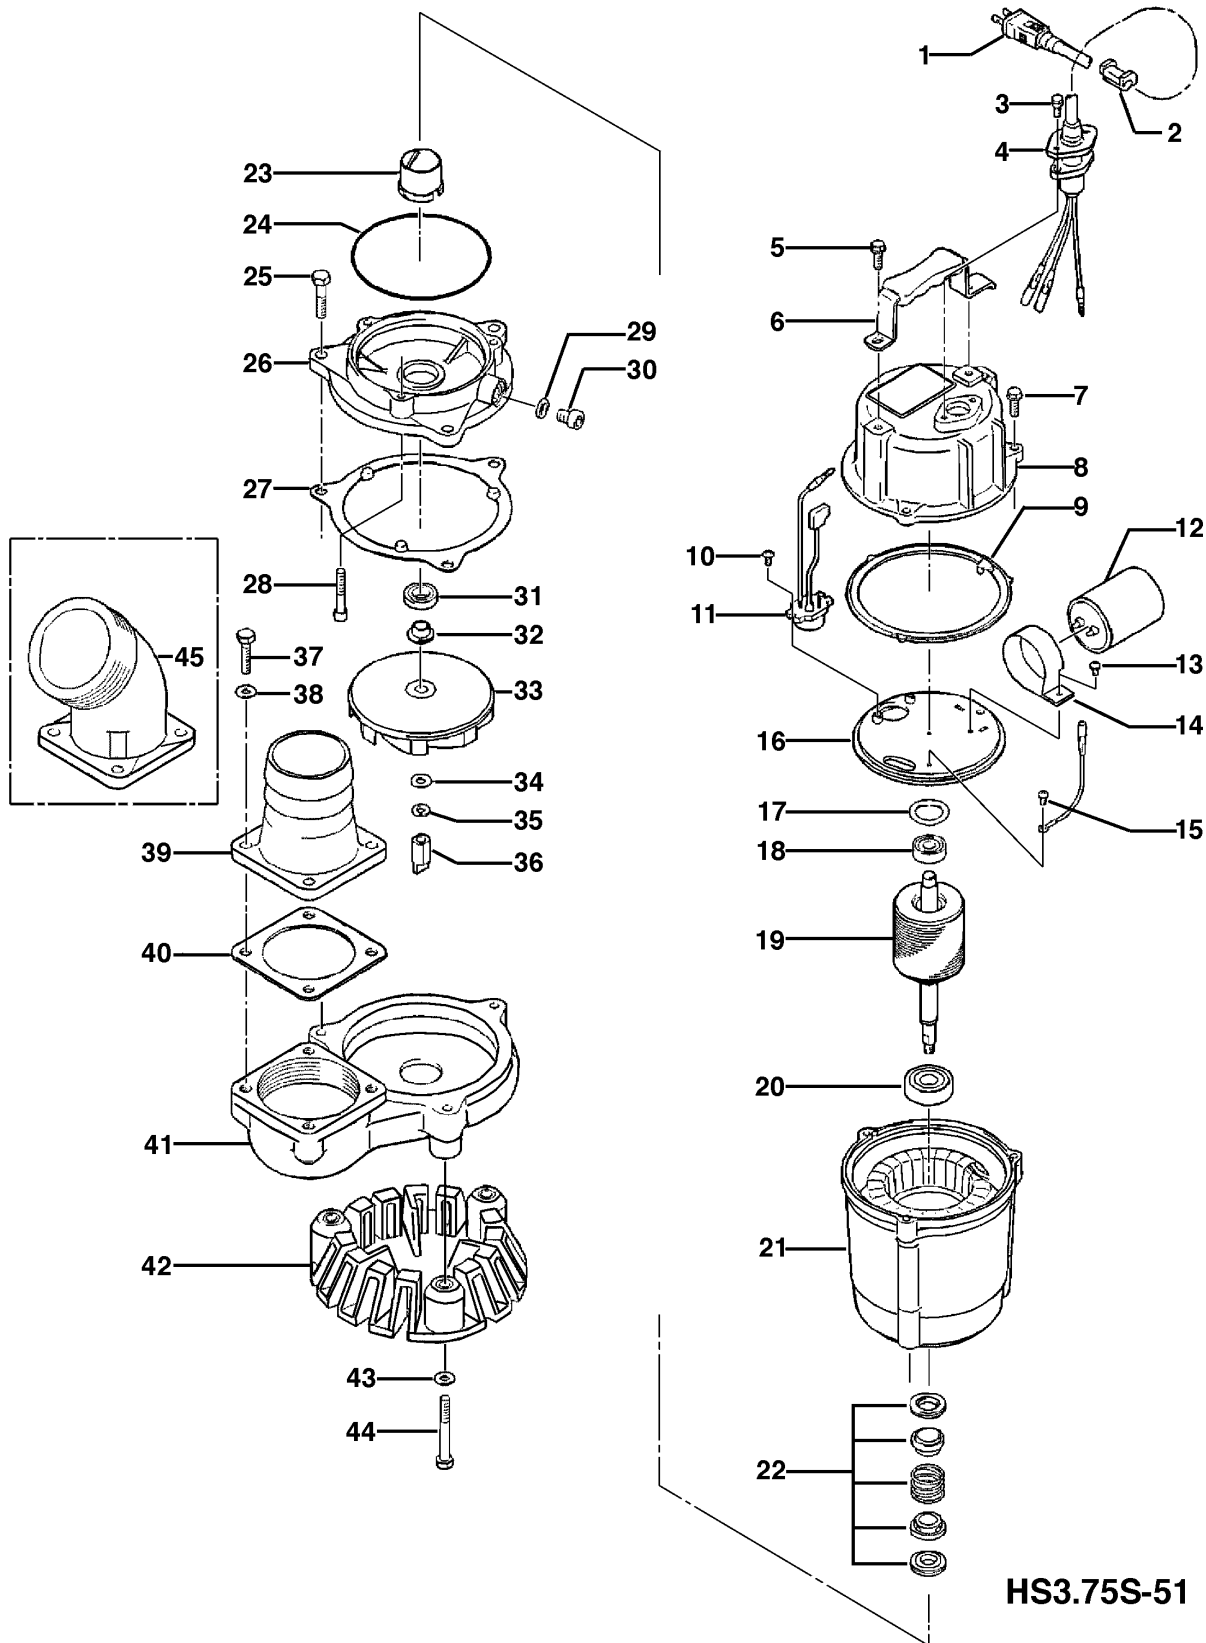

HS3.75S-51

Kontroll-Nr. --

2019-01-28 V.20 / 1.11.2017

Pos.no	Item no.	Description	Quant.	UP
		Dichtungs-Oring-Satz	1	Price on req.
1	001-009-48	Cabletyre Cable Set (10m) 220/230/240V-50HZ(EUR) H07R-F3Cx1mm2 LBD(HAR)	1	Price on req.
2	010-134-18	Cable Clip Rubber HS3-4 NBR	1	Price on req.
2	010-163-16	Cable Clip Rubber HS2.4S NBR	1	Price on req.
3	140-427-17	Hex.Bolt (w/Plain Washer) M5x15 SUS304 (EN X5CrNi18-10)	2	Price on req.
4	003-190-10	Gland SUS316 (EN X5Cr-Ni-Mo17-12-2)	1	Price on req.
5	140-032-37	Hex.Bolt M6x15 SWRM	2	Price on req.
6	068-259-19	Handle HS-Series	1	Price on req.
7	140-396-16	Hex.Bolt (w/Plain Washer) M6x20 SUS304 (EN X5CrNi18-10) Stainless Steel	3	Price on req.
8	051-000-21	Motor Head Cover ADC	1	Price on req.
9	121-000-72	Packing d121xd140x2.8t NBR	1	Price on req.
10	143-127-13	Pan Screw (w/Spring Washer/Plain Washer) M4x8 SWRM	2	Price on req.
11	053-001-35	Motor Protector 220/230/240V-50HZ KA142-BPVL25F (T.C)	1	Price on req.
12	076-000-37	Capacitor 220/230/240V-50HZ 20MF-440VAC(d45x85L)	1	Price on req.
13	143-086-22	Pan Screw (w/Spring Washer) M4x8 SWRM	1	Price on req.
14	127-000-35	Capacitor Fixing Plate 220/230/240V-50HZ d45	1	Price on req.
15	140-000-44	Hex.Bolt M4x8 SWRM	1	Price on req.
16	050-000-48	Motor Bracket SECD	1	Price on req.
17	142-192-16	Wave Washer 6201(D=32,t=0.4) SK5	1	Price on req.
18	052-100-15	Bearing 6201ZZC3	1	Price on req.
19	055-001-23	Rotor w/Bearing	1	Price on req.
20	052-152-12	Bearing 6302ZZC3	1	Price on req.
21	056-004-12	Stator 220/230/240V-50HZ w/Frame	1	Price on req.
22	025-000-81	Mechanical Seal W-14VCA SiC	1	Price on req.
23	030-000-09	Oil Lifter W-14VL Resin	1	Price on req.
24	122-133-17	O-Ring G-110 NBR	1	Price on req.
25	140-056-37	Hex.Bolt M8x30 SWRM	3	Price on req.
26	029-000-74	Oil Casing HS3.75S/HS2.75S FCD	1	Price on req.
27	121-000-74	Packing HS3.75S/HS2.75S NR	1	Price on req.
28	140-256-26	Hex. Socket Cap Bolt M6x35 SCM	3	Price on req.
29	121-246-11	Packing (Oil Plug) d10.3xd16x2t PE	1	Price on req.
30	035-124-12	Oil Plug M10x15 SUS304 (EN X5CrNi18-10)	1	Price on req.
31	122-441-11	V-Ring VR-14 NBR	1	Price on req.
32	071-292-14	Shaft Sleeve LB3-250/480 SUS304 (EN X5CrNi18-10) Stainless Steel	1	Price on req.
33	021-007-54	Impeller (50HZ) HSZ2.75S-51 Urethane Rubber	1	Price on req.
33	021-007-55	Impeller (60HZ) HSZ2.75S-61 Urethane Rubber	1	Price on req.
34	142-127-10	Plain Washer M8 SUS304 (EN X5CrNi18-10) Stainless Steel	1	Price on req.
35	142-163-21	Spring Washer M8 SUS316 (DIN 1.4401) Stainless Steel	1	Price on req.
36	024-174-13	Stirrer HS2.4(S)(M8) Sintered Alloy	1	Price on req.
37	140-076-33	Hex.Bolt M10x30 SWRM	4	Price on req.
38	142-128-11	Plain Washer M10 Kaltgewalztes Blech	4	Price on req.
39	032-000-36	Hose Coupling (for EUR) BSPT-3 FC	1	Price on req.
39	032-000-34	Hose Coupling NPT-3(45) FC	1	Price on req.
40	121-181-17	Packing KT-15 NBR	1	Price on req.
41	020-001-57	Pump Casing HS3.75S/HS2.75S FCD	1	Price on req.
42	023-000-77	Strainer Stand HS3.75S PVC	1	Price on req.
43	142-127-23	Plain Washer M8 SPC	3	Price on req.
44	140-057-38	Hex.Bolt M8x35 SWRM	3	Price on req.
45	032-000-36	Hose Coupling (for EUR) BSPT-3 FC	1	Price on req.
	173-001-31	Packing & O-Ring Set	1	Price on req.
	##oilVG32	ml Turbine Oil ISO VG32	160	Price on req.

Exploded View HS3.75S-51

HS3.75S-51