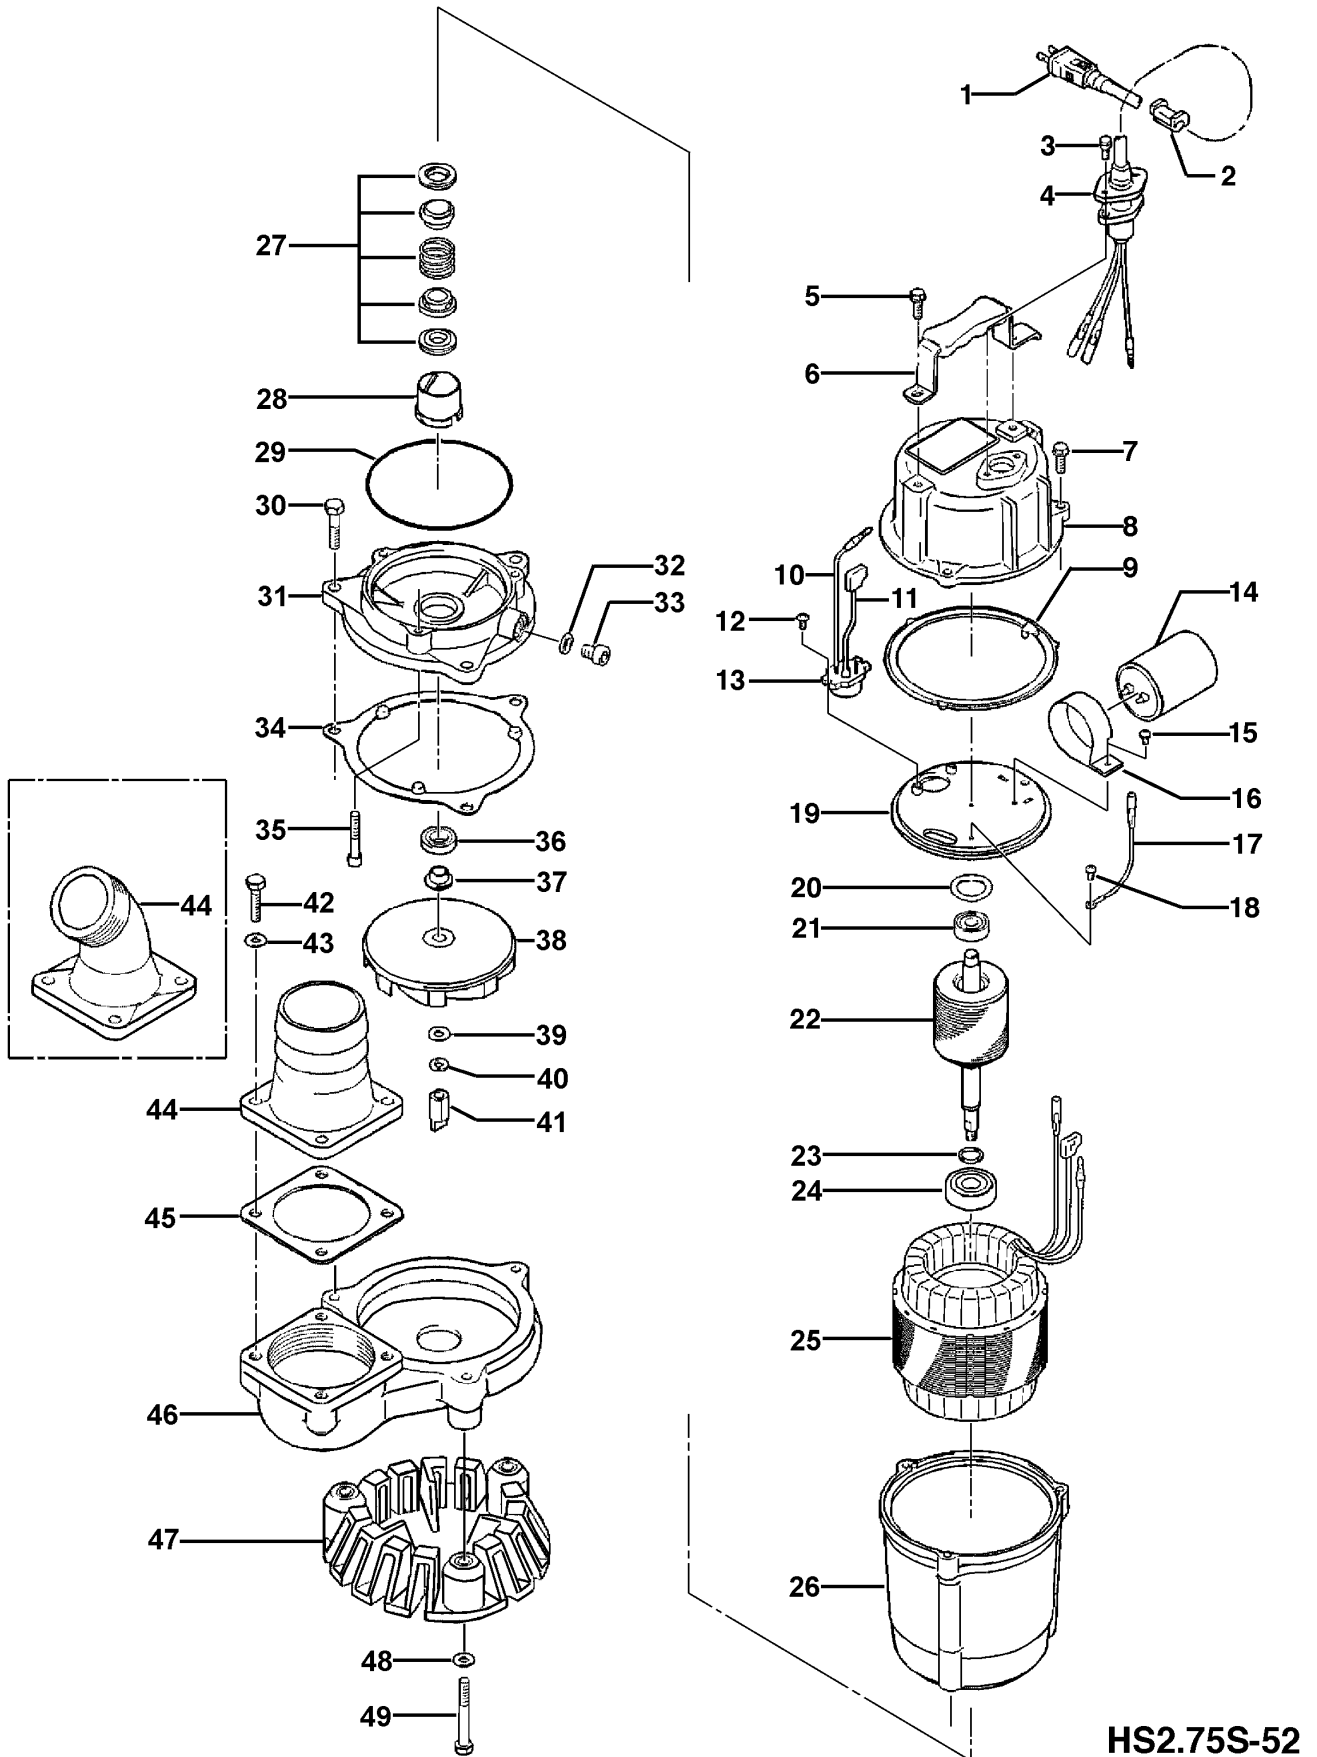

HS2.75S-52

Kontroll-Nr. --

2019-01-28 V.20 / 1.11.2017

Pos.no	Item no.	Description	Quant.	UP
		Dichtungs-Oring-Satz	1	Price on req.
1	001-009-48	Cabletyre Cable Set (10m) 220/230/240V-50HZ(EUR) H07R-F3Cx1mm2 LBD(HAR)	1	Price on req.
	061-TEG-05	Cable Repair Kit	1	Price on req.
2	010-134-18	Cable Clip Rubber HS3-4 NBR	1	Price on req.
3	140-427-17	Hex.Bolt (w/Plain Washer) M5x15 SUS304 (EN X5CrNi18-10)	2	Price on req.
4	003-190-10	Gland SUS316 (EN X5CrNi-Mo17-12-2)	1	Price on req.
5	140-032-37	Hex.Bolt M6x15 SWRM	2	Price on req.
6	068-259-19	Handle HS-Series	1	Price on req.
7	140-396-16	Hex.Bolt (w/Plain Washer) M6x20 SUS304 (EN X5CrNi18-10) Stainless Steel	3	Price on req.
8	051-000-51	Motor Head Cover BLUE ADC	1	Price on req.
9	121-001-45	Packing HS-750W NBR	1	Price on req.
10	009-001-03	Intermediate Lead Wire AWG16x160(red)	1	Price on req.
11	009-001-42	Intermediate Lead Wire AWG16x80(Indigo)	1	Price on req.
12	143-000-43	Truss Screw M4x8 SWRM	2	Price on req.
13	053-001-89	Motor Protector 220/230/240V-50Hz KA142-LPZL01F (T.C)	1	Price on req.
14	076-000-45	Capacitor 220/230/240V-50HZ 450VAC-16MF	1	Price on req.
15	143-085-21	Pan Screw (w/Spring Washer) M4x6 SWRM	1	Price on req.
15	143-086-22	Pan Screw (w/Spring Washer) M4x8 SWRM	1	Price on req.
16	127-001-00	Capacitor Fixing Plate 220/230/240V-50Hz d45(1.0t) SPC	1	Price on req.
17	009-001-02	Earth Terminal UL1015-AWG18,G,Y,L=160	1	Price on req.
18	143-203-14	Pan Screw M4x5	1	Price on req.
19	050-001-12	Motor Bracket ADC	1	Price on req.
20	142-192-16	Wave Washer 6201(D=32,t=0.4) SK5	1	Price on req.
21	052-100-15	Bearing 6201ZZC3	1	Price on req.
22	055-002-89	Rotor w/Bearing	1	Price on req.
23	061-180-17	Bearing Collar d15.1xd20x1.6t SS	1	Price on req.
24	052-152-12	Bearing 6302ZZC3	1	Price on req.
25	056-008-16	Stator 220/230/240V-50Hz	1	Price on req.
26	064-001-24	Motor Frame BLUE ADC	1	Price on req.
27	025-000-81	Mechanical Seal W-14VCA SiC	1	Price on req.
28	030-000-09	Oil Lifter W-14VL Resin	1	Price on req.
29	122-133-17	O-Ring G-110 NBR	1	Price on req.
30	140-056-37	Hex.Bolt M8x30 SWRM	3	Price on req.
31	029-000-74	Oil Casing HS3.75S/HS2.75S FCD	1	Price on req.
32	121-246-11	Packing (Oil Plug) d10.3xd16x2t PE	1	Price on req.
33	035-124-12	Oil Plug M10x15 SUS304 (EN X5CrNi18-10)	1	Price on req.
34	121-000-74	Packing HS3.75S/HS2.75S NR	1	Price on req.
35	140-256-26	Hex. Socket Cap Bolt M6x35 SCM	3	Price on req.
36	122-441-11	V-Ring VR-14 NBR	1	Price on req.
37	071-292-14	Shaft Sleeve LB3-250/480 SUS304 (EN X5CrNi18-10) Stainless Steel	1	Price on req.
38	021-007-54	Impeller (50HZ) HSZ2.75S-51 Urethane Rubber	1	Price on req.
39	142-127-10	Plain Washer M8 SUS304 (EN X5CrNi18-10) Stainless Steel	1	Price on req.
40	142-163-18	Spring Washer M8 SUS304	1	Price on req.
41	024-174-13	Stirrer HS2.4(S)(M8) Sintered Alloy	1	Price on req.
42	140-076-33	Hex.Bolt M10x30 SWRM	4	Price on req.
43	142-128-11	Plain Washer M10 Kaltgewalztes Blech	4	Price on req.
44	032-111-17	Hose Coupling 50mm(15H) ADC	1	Price on req.
44	032-000-37	Hose Coupling 220/230/240V-50HZ(EUR) BSPT-2 FC	1	Price on req.
45	121-181-17	Packing KT-15 NBR	1	Price on req.
46	020-001-57	Pump Casing HS3.75S/HS2.75S FCD	1	Price on req.
47	023-000-77	Strainer Stand HS3.75S PVC	1	Price on req.
48	142-127-23	Plain Washer M8 SPC	3	Price on req.
49	140-057-38	Hex.Bolt M8x35 SWRM	3	Price on req.
	173-003-27	Packing & O-Ring Set	1	Price on req.
	##oilVG32	ml Turbine Oil ISO VG32	160	Price on req.

Exploded View HS2.75S-52

HS2.75S-52