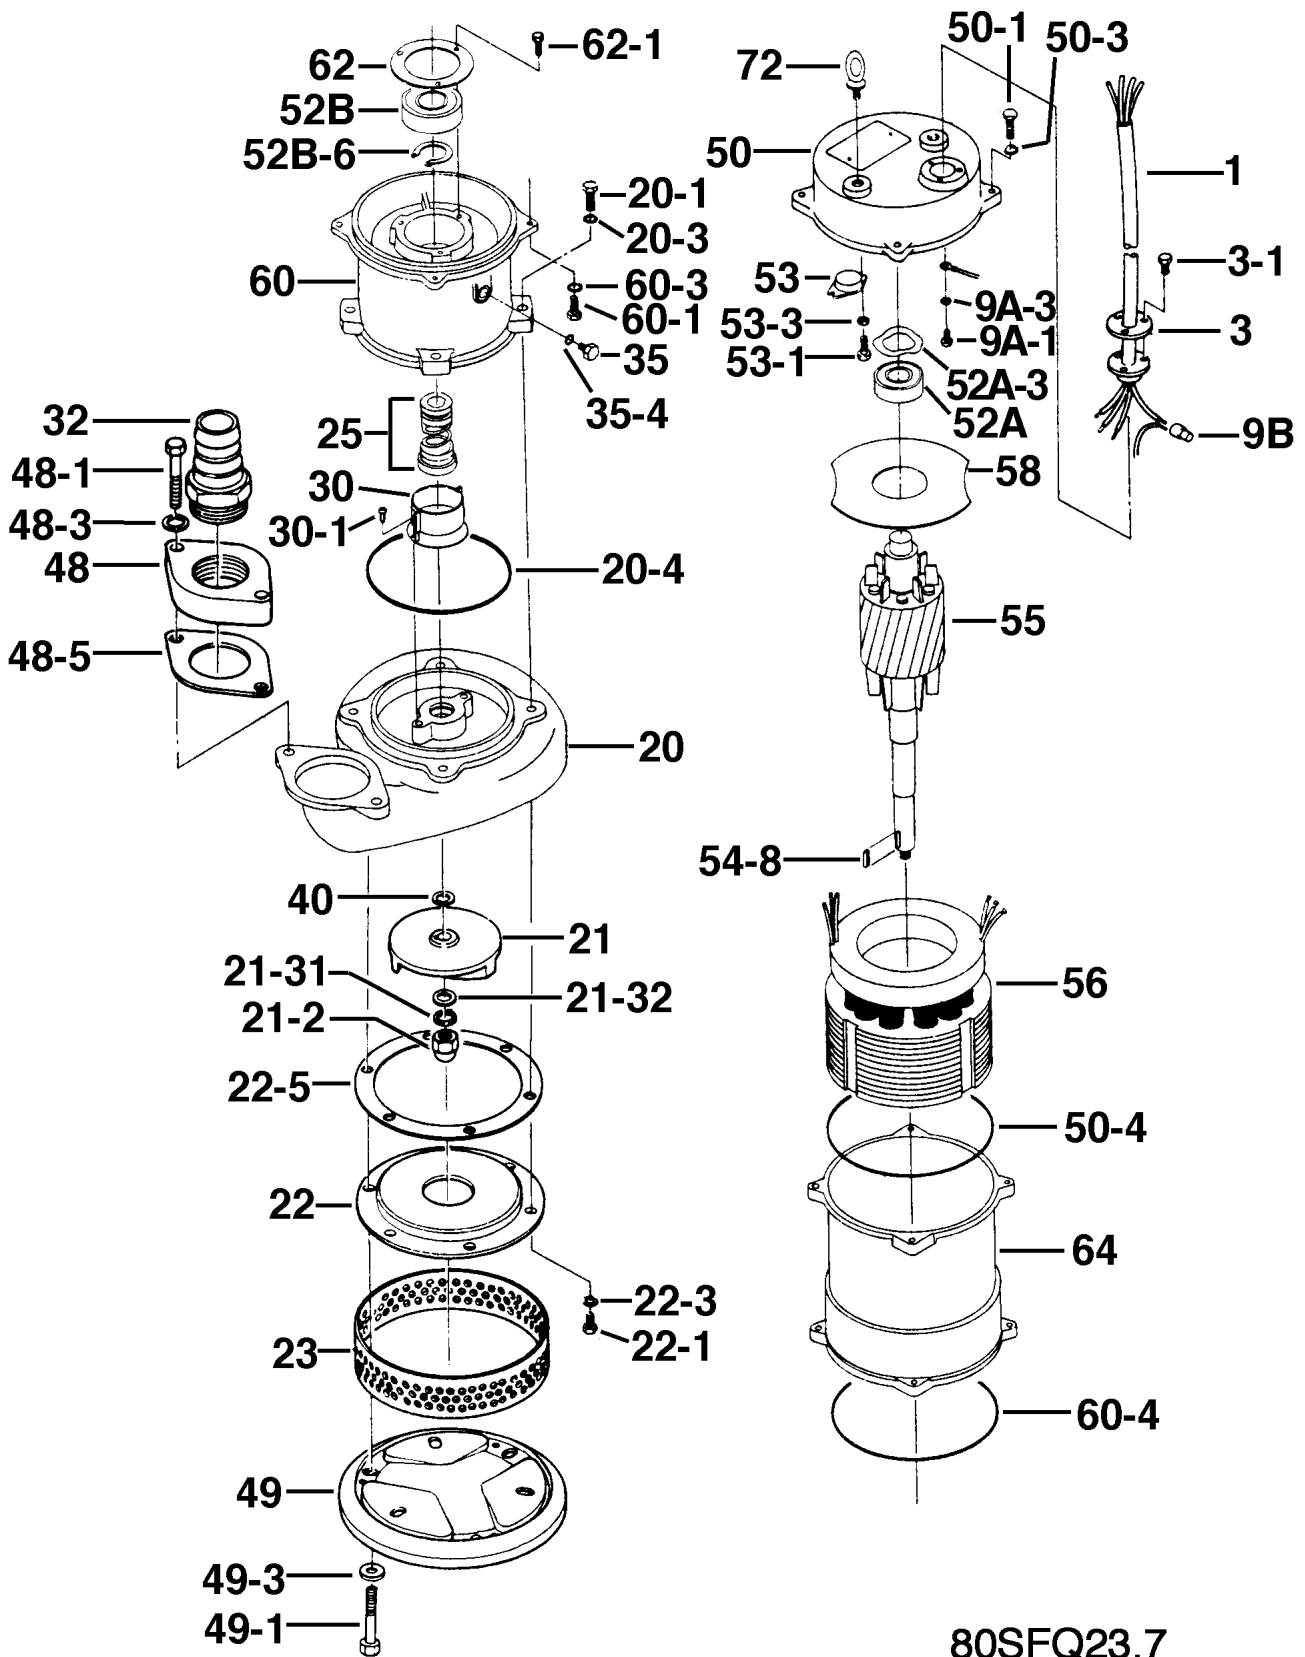

Pos.no	Item no.	Description	Quant.	UP
		Packing O-Ring Set	1	Price on req.
1	001-004-96	Cabletyre Cable Set (10m)380/400/415V-50Hz(EUR)H07RNF4Cx1.5mm2CL(HAR)	1	Price on req.
3	003-157-15	Gland 37-CL2 SUS316 (DIN 1.4401) Stainless Steel	1	Price on req.
3-1	140-021-20	Hex.Bolt M5x20 SUS316 (DIN 1.4401) Stainless Steel	2	Price on req.
9a-1	143-014-16	Pan Screw M4x8 SWRM	1	Price on req.
9a-3	142-111-24	Plain Washer M4(D=8) SPC	1	Price on req.
9b		Solderless terminal	4	Price on req.
20	020-548-10	Pump Casing 37-CL2 SCS14 (DIN 1.4408 GX5CrNiMo19-11-2) Stainless Steel Casting	1	Price on req.
20-1	140-076-20	Hex.Bolt M10x30 SUS316 (DIN 1.4401) Stainless Steel	3	Price on req.
20-3	142-164-22	Spring Washer M10 SUS316 (DIN 1.4401) Stainless Steel	1	Price on req.
20-4	122-143-10	O-Ring G-160 (ø5,7) (Viton)	1	Price on req.
21	021-224-10	Impeller (50HZ) 50Hz SCS14 (DIN 1.4408 GX5CrNiMo19-11-2) Stainless Steel Casting	1	Price on req.
21-2	141-033-28	Hex.Cap Nut M16 SUS316 (DIN 1.4401) Stainless Steel	1	Price on req.
21-31	142-166-24	Spring Washer M16 SUS316 (DIN 1.4401) Stainless Steel	1	Price on req.
21-32	142-130-32	Plain Washer M16 SUS316 (EN X5CrNiMo17-12-2) Stainless Steel	1	Price on req.
22	022-307-11	Suction Cover 37-CL SCS14 (DIN 1.4408 GX5CrNiMo19-11-2) Stainless Steel Casting	1	Price on req.
22-1	140-074-28	Hex.Bolt M10x20 SUS316 (DIN 1.4401) Stainless Steel	3	Price on req.
22-3	142-164-22	Spring Washer M10 SUS316 (DIN 1.4401) Stainless Steel	3	Price on req.
22-5		Packing (Poly.Sheet)	1	Price on req.
23	023-116-27	Strainer 37-CL SUS316 (DIN 1.4401) Stainless Steel	1	Price on req.
25	025-188-13	Mechanical Seal X-25W SiC	1	Price on req.
30, 30-1	143-070-23	Pan Screw M5x6 SWRM	2	Price on req.
30, 30-1	030-143-12	Oil Lifter H-25(A)(T) Resin	1	Price on req.
30, 30-1	143-070-10	Pan Screw M5x6 SWRM	2	Price on req.
30, 30-1	030-152-14	Seal Stopper H-25(A)(T) SPPC	1	Price on req.
32	032-124-13	Hose Coupling 80mm SCS14 (DIN 1.4408 GX5CrNiMo19-11-2) Stainless Steel Casting	1	Price on req.
35	035-102-14	Oil Plug M12x16(B=21) SUS316 (DIN 1.4401) Stainless Steel	1	Price on req.
35-4		O-Ring d12xd3 (Viton)	1	Price on req.
36		Lubricant 850cc Turbine Oil ISO VG32	1	Price on req.
40	040-120-14	Impeller Shim d20.2xd30x0.3t SUS316 (DIN 1.4401) Stainless Steel	1	Price on req.
48	048-119-14	Screwed Flange 80mm(P.C.140) SCS14 (DIN 1.4408 GX5CrNiMo19-11-2) Stainless Steel Casting	1	Price on req.
48-1	140-098-28	Hex.Bolt M12x35 SUS316 (DIN 1.4401) Stainless Steel	2	Price on req.
48-3	142-165-23	Spring Washer M12 SUS316 (DIN 1.4401) Stainless Steel	2	Price on req.
48-5	121-150-17	Packing P.C.140xd85x2t Cork	1	Price on req.
49	049-129-10	Bottom Plate 37-CL SCS14 (DIN 1.4408 GX5CrNiMo19-11-2) Stainless Steel Casting	1	Price on req.
49-1	140-086-23	Hex.Bolt M10x75 SUS316 (DIN 1.4401) Stainless Steel	3	Price on req.
49-3	142-128-37	Plain Washer M10 SUS316 (EN X5CrNiMo17-12-2) Stainless Steel	3	Price on req.
50	050-290-17	Motor Bracket SCS14 (DIN 1.4408 GX5CrNiMo19-11-2) Stainless Steel Casting	1	Price on req.
50-1	140-055-10	Hex.Bolt M8x25 SUS304	4	Price on req.
50-3	142-163-21	Spring Washer M8 SUS316 (DIN 1.4401) Stainless Steel	4	Price on req.
50-4		O-Ring G-160 (d5,7) (Viton)	1	Price on req.
52a	052-107-12	Bearing 6304ZZC3	1	Price on req.
52a-3	142-196-10	Wave Washer 6205/6304 SK5	1	Price on req.
52b	052-110-18	Bearing 6307ZZC3	1	Price on req.
52b-6	146-022-16	Retaining Ring C35 SK5	1	Price on req.
53	053-254-18	Motor Protector 380/400/415V-50HZ KA313-GCXL103 (H.C)	1	Price on req.
53-1	143-016-18	Pan Screw M4x12 SWRM	2	Price on req.
53-3	142-160-31	Spring Washer M4 SWRH	2	Price on req.
54-8	147-085-10	Impeller Key 5x5x22l SUS316 (DIN 1.4401) Stainless Steel	1	Price on req.
55	055-404-11	Rotor	1	Price on req.
56	056-001-99	Stator	1	Price on req.
58	058-143-18	Lead Wire Protection Plate d70xd165x1.6t Bakelite	1	Price on req.
58	058-191-11	Lead Wire Protection Plate(2nd) d70xd165x2t Bakelite	1	Price on req.
60	060-276-18	Bearing Housing SCS14 (DIN 1.4408 GX5CrNiMo19-11-2) Stainless Steel Casting	1	Price on req.
60-1	140-055-10	Hex.Bolt M8x25 SUS304	4	Price on req.
60-3	142-163-21	Spring Washer M8 SUS316 (DIN 1.4401) Stainless Steel	4	Price on req.
60-4		O-Ring G-160 (d5,7) (Viton)	1	Price on req.
62	062-196-19	Bearing Fixing Washer d8xd20.5x2.3t SS	1	Price on req.
62-1	143-042-13	Pan Screw M6x10 SWRM	3	Price on req.
64	064-342-18	Motor Frame(1st) SCS14 (DIN 1.4408 GX5CrNiMo19-11-2) Stainless Steel Casting	1	Price on req.
72		Lifting Eye Bolt M12 (SUS316)	2	Price on req.
	173-281-19	Packing & O-Ring Set	1	Price on req.
	##oilVG32	ml Turbine Oil ISO VG32	850	Price on req.

Exploded View 80SFQ23.7

80SFQ23.7