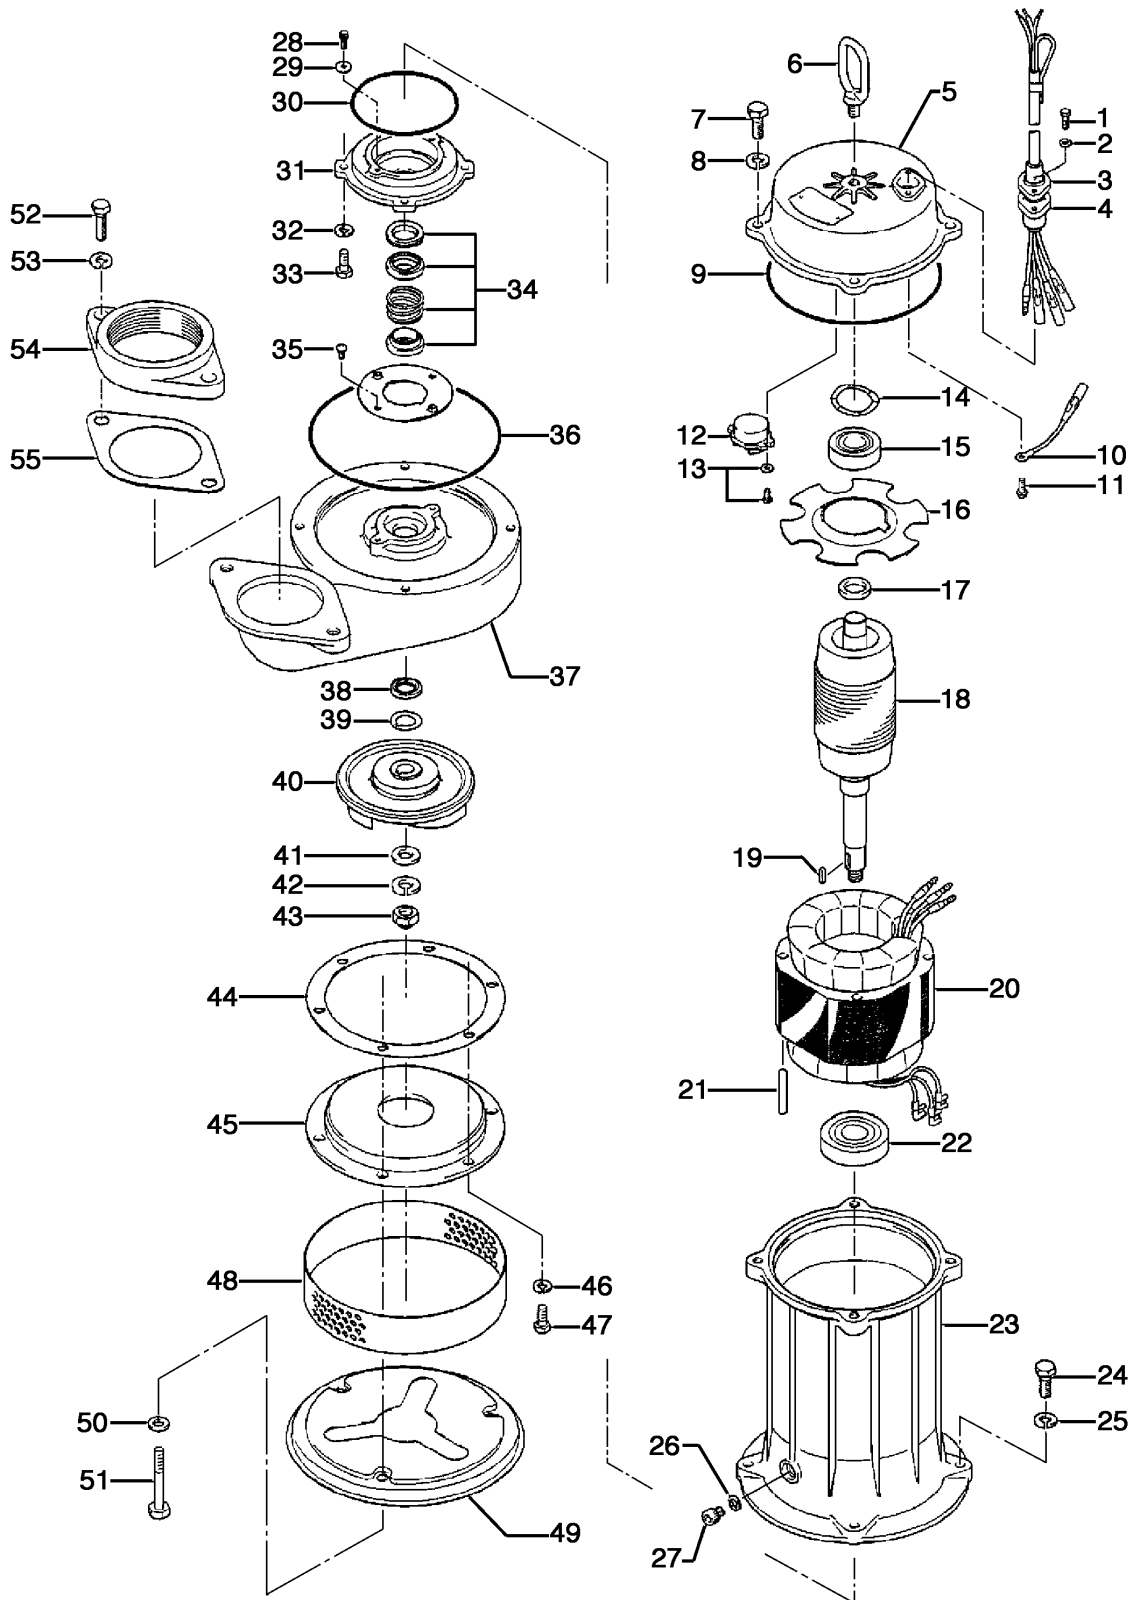

Pos.no	Item no.	Description	Quant.	UP
		Packing O-Ring Set	1	Price on req.
1	140-018-24	Hex.Bolt M5x15 SUS316 (DIN 1.4401) Stainless Steel	2	Price on req.
2	142-125-34	Plain Washer M5 SUS316 (DIN 1.4401) Stainless Steel	2	Price on req.
3	003-190-10	Gland SUS316 (EN X5Cr-Ni-Mo17-12-2)	1	Price on req.
4	001-TEG-31	Cabtyre Cable Set (20m) H07RN-F4Cx1,5mm² with gland	1	Price on req.
4	M01-TEG-31	Cabtyre Cable Set (20m) NSSHÖU 4Cx1,5mm²	1	Price on req.
5	050-000-09	Motor Bracket SCS14 (DIN 1.4408 GX5CrNiMo19-11-2) Stainless Steel Casting	1	Price on req.
6	072-000-02	Eye Bolt M10 SUS316 (DIN 1.4401) Stainless Steel	1	Price on req.
7	140-055-10	Hex.Bolt M8x25 SUS304	4	Price on req.
8	142-163-21	Spring Washer M8 SUS316 (DIN 1.4401) Stainless Steel	4	Price on req.
9	122-000-06	O-Ring G-145 FPDm	1	Price on req.
10	009-211-16	Earth Terminal 1.25mm2x120l	1	Price on req.
11	143-085-34	Pan Screw (w/Spring Washer) M4x6 C3604 (EN CuZn39Pb3)	1	Price on req.
12	053-000-02	Motor Protector 380V-50Hz(CHN) KA313-GDVL103 (T.C)	1	Price on req.
12	053-000-12	Motor Protector 400/460V-50HZ,480V-60HZ KA313-GQVL104 (T.C)	1	Price on req.
13	143-126-12	Pan Screw (w/Spring Washer/Plain Washer) M4x12 SWRM	2	Price on req.
14	142-389-12	Wave Washer #6204 SK-5	1	Price on req.
15	052-187-16	Bearing (w/O-ring) AC-6204ZZC3	1	Price on req.
16	058-000-13	Lead Wire Protection Plate d61xd136x2t (Resin)	1	Price on req.
17	061-174-18	Slinger d20xd27x2t SPC	1	Price on req.
18	055-000-03	Rotor	1	Price on req.
19	147-039-19	Impeller Key 5x5x15.5l SUS316 (DIN 1.4401) Stainless Steel	1	Price on req.
20	056-001-19	Stator 380/400/415V-50Hz	1	Price on req.
20	056-001-20	Stator 440/460V-50HZ,480V-60HZ	1	Price on req.
21	145-027-18	Taper Pin d5x40 S45C	1	Price on req.
22	052-108-13	Bearing 6305ZZC3	1	Price on req.
23	064-000-07	Motor Frame SCS14 (DIN 1.4408 GX5CrNiMo19-11-2) Stainless Steel Casting	1	Price on req.
24	140-056-24	Hex.Bolt M8x30 SUS316 (DIN 1.4401) Stainless Steel	4	Price on req.
25	142-163-21	Spring Washer M8 SUS316 (DIN 1.4401) Stainless Steel	4	Price on req.
26	121-387-15	Packing d10.3xd16x3t PE	1	Price on req.
27	035-117-12	Oil Plug M10x20 SUS316 (DIN 1.4401) Stainless Steel	1	Price on req.
28	140-000-23	Hex.Bolt (w/Spring Washer) M5x10 SWRM	2	Price on req.
29	062-187-17	Bearing Fixing Washer d5.5xd18x2.3t SPC	2	Price on req.
30	122-130-14	O-Ring G-95 NBR	1	Price on req.
31	060-267-16	Bearing Housing FC	1	Price on req.
32	142-126-19	Plain Washer M6 SUS304 (EN X5CrNi18-10) Stainless Steel	4	Price on req.
33	140-032-11	Hex.Bolt M6x15 SUS304 (EN X5CrNi18-10) Stainless Steel	4	Price on req.
34	025-190-18	Mechanical Seal X-18W SiC	1	Price on req.
35	143-070-10	Pan Screw M5x6 SWRM	2	Price on req.
36	122-000-20	O-Ring 165xd3.1 FPDm	1	Price on req.
37	020-317-18	Pump Casing 8/15-CL SCS14 (DIN 1.4408 GX5CrNiMo19-11-2) Stainless Steel Casting	1	Price on req.
38	071-106-10	Shaft Sleeve 8/15-CL SUS316 (DIN 1.4401) Stainless Steel	1	Price on req.
39	040-115-16	Impeller Shim d16.2xd22x0.3t SUS316 (DIN 1.4401) Stainless Steel	1	Price on req.
40	021-276-17	Impeller (50HZ) 50Hz SCS14 (DIN 1.4408 GX5CrNiMo19-11-2) Stainless Steel Casting	1	Price on req.
40	021-275-16	Impeller (60HZ) 60Hz SCS14 (DIN 1.4408 GX5CrNiMo19-11-2) Stainless Steel Casting	1	Price on req.
41	142-129-38	Plain Washer M12 SUS316 (DIN 1.4401) Stainless Steel	1	Price on req.
42	142-165-23	Spring Washer M12 SUS316 (DIN 1.4401) Stainless Steel	1	Price on req.
43	141-032-27	Hex.Cap Nut M12 SUS316 (DIN 1.4401) Stainless Steel	1	Price on req.
44	120-132-10	Packing (S.Cover) d150xd183x0.3t PE	1	Price on req.
45	022-305-19	Suction Cover 8/15-CL SCS14 (DIN 1.4408 GX5CrNiMo19-11-2) Stainless Steel Casting	1	Price on req.
46	142-163-21	Spring Washer M8 SUS316 (DIN 1.4401) Stainless Steel	3	Price on req.
47	140-052-20	Hex.Bolt M8x16 SUS316 (DIN 1.4401) Stainless Steel	3	Price on req.
48	023-115-26	Strainer 8/15-CL SUS316 (DIN 1.4401) Stainless Steel	1	Price on req.
49	049-128-19	Bottom Plate 8/15-CL SUS316 (DIN 1.4401) Stainless Steel	1	Price on req.
50	142-127-36	Plain Washer M8 SUS316 (EN X5CrNiMo17-12-2) Stainless Steel	3	Price on req.
51	140-060-21	Hex.Bolt M8x50 SUS316 (DIN 1.4401) Stainless Steel	3	Price on req.
52	140-098-28	Hex.Bolt M12x35 SUS316 (DIN 1.4401) Stainless Steel	2	Price on req.
53	142-165-23	Spring Washer M12 SUS316 (DIN 1.4401) Stainless Steel	2	Price on req.
54	048-119-14	Screwed Flange 80mm(P.C.140) SCS14 (DIN 1.4408 GX5CrNiMo19-11-2) Stainless Steel Casting	1	Price on req.
55	121-150-17	Packing P.C.140xd85x2t Cork	1	Price on req.
	173-000-49	Packing & O-Ring Set	1	Price on req.
	##oilVG32	ml Turbine Oil ISO VG32	1200	Price on req.

Exploded View 80SFQ21.5-52

80SFQ21.5-52