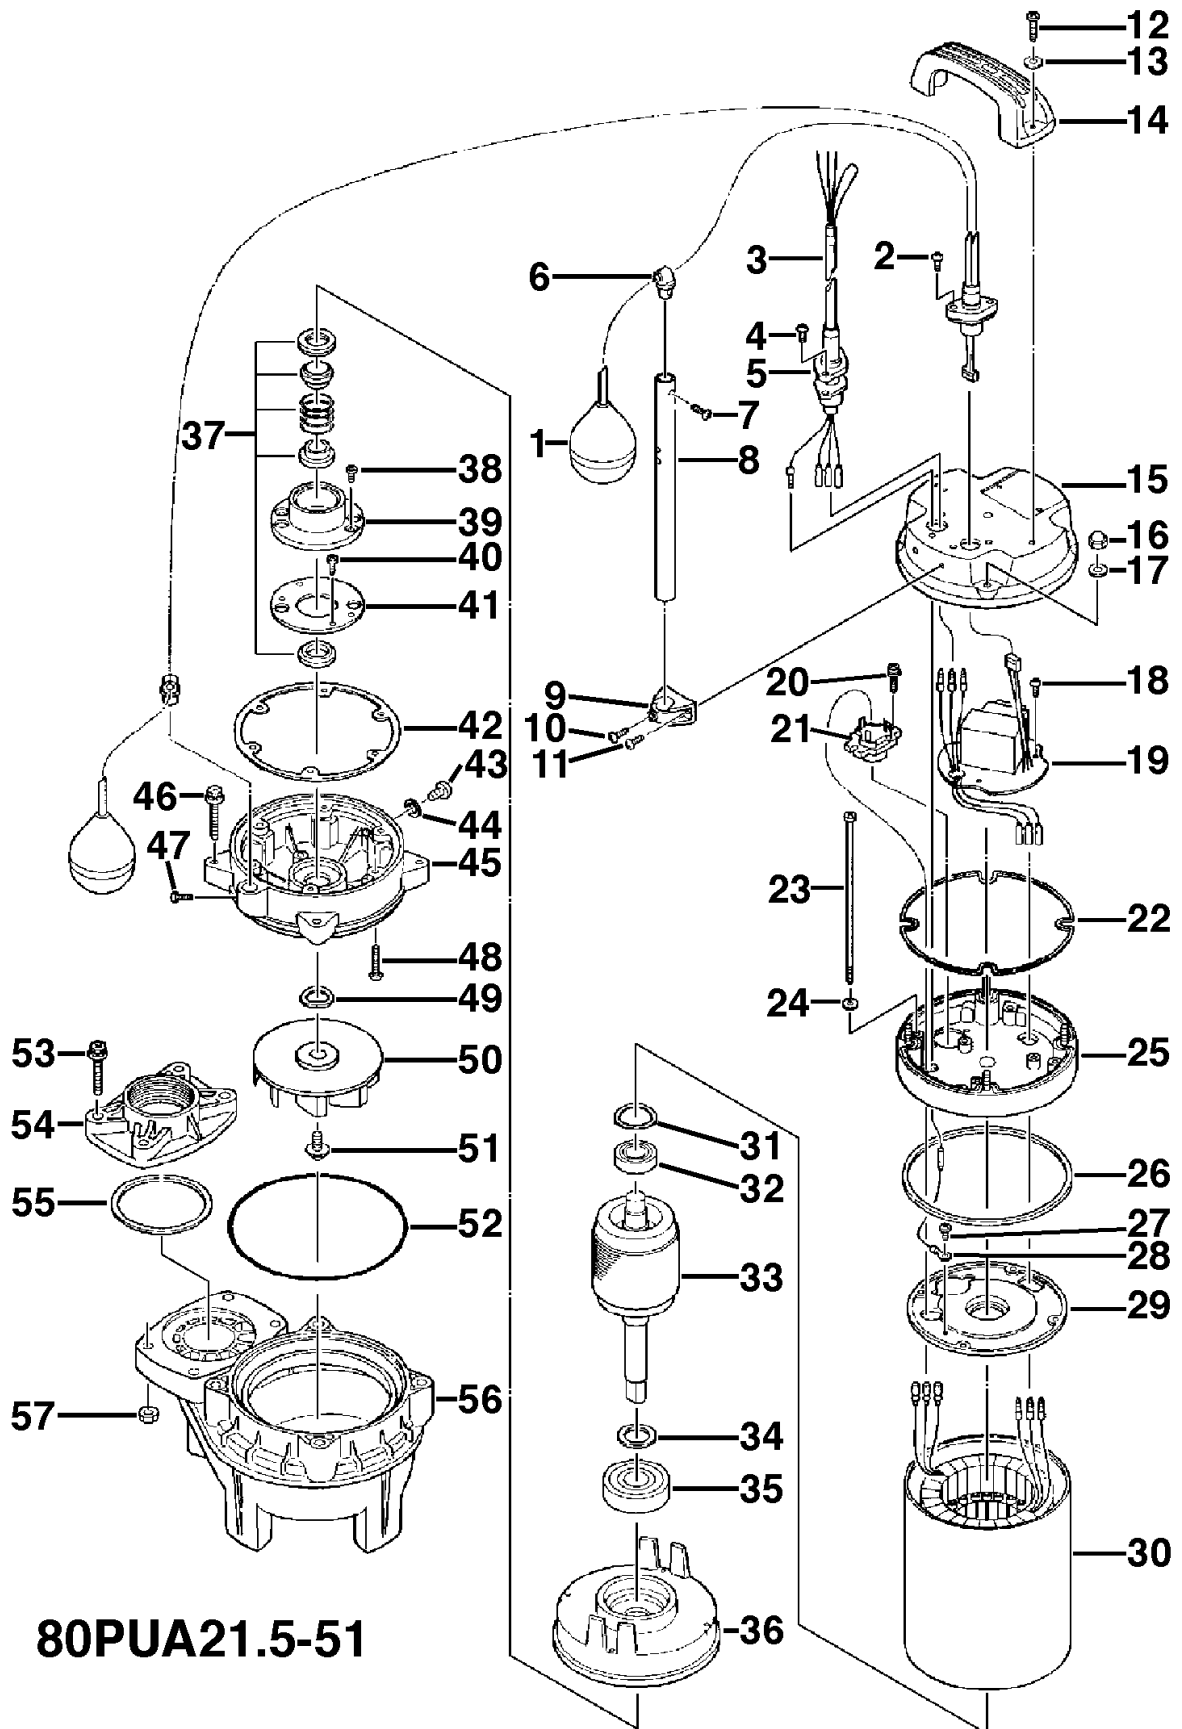

Pos.no	Item no.	Description	Quant.	UP
		Packing O-Ring Set	1	Price on req.
1	106-482-14	Float Set AO2-2	1	Price on req.
2	143-146-18	Tapping Screw (w/Plain Washer) M5x20 SUS304 (EN X5CrNi18-10) Stainless Steel	2	Price on req.
3	001-TEG-31	Cabletyre Cable Set (20m) H07RN-F4Cx1,5mm² with gland	1	Price on req.
3	M01-TEG-31	Cabletyre Cable Set (20m) NSSHOU 4Cx1,5mm²	1	Price on req.
4	143-146-18	Tapping Screw (w/Plain Washer) M5x20 SUS304 (EN X5CrNi18-10) Stainless Steel	2	Price on req.
5	003-190-10	Gland SUS316 (EN X5Cr-Ni-Mo17-12-2)	1	Price on req.
6	109-129-19	Float Support Bush d14 Rubber	2	Price on req.
7	143-143-15	Tapping Truss Screw M4x16(D=8) SUS304 (EN X5CrNi18-10) Stainless Steel	1	Price on req.
8	109-131-27	Float Support Pipe d14x250l PVC	1	Price on req.
9	109-133-16	Float Support Bush (Top/Bottom) d14 Rubber	1	Price on req.
10	143-143-15	Tapping Truss Screw M4x16(D=8) SUS304 (EN X5CrNi18-10) Stainless Steel	1	Price on req.
11	143-174-15	Tapping Screw (w/Plain Washer) M4x14 SUS304 (EN X5CrNi18-10) Stainless Steel	2	Price on req.
12	143-198-15	Pan Tapping Screw M6x30 SUS304 (EN X5CrNi18-10) Stainless Steel	2	Price on req.
13	142-126-19	Plain Washer M6 SUS304 (EN X5CrNi18-10) Stainless Steel	2	Price on req.
14	068-278-14	Handle 15-PUT Resin	1	Price on req.
15	051-263-14	Motor Head Cover Resin	1	Price on req.
16	141-029-18	Hex.Cap Nut M6 SUS304 (EN X5CrNi18-10) Stainless Steel	4	Price on req.
17	142-126-19	Plain Washer M6 SUS304 (EN X5CrNi18-10) Stainless Steel	4	Price on req.
18	143-103-13	Tap-tight M4x10 SWCH	3	Price on req.
19		Relay Unit	1	Price on req.
20	143-138-17	Cross-Recessed Pan Tapping Screw M4x12 (SWCH)	2	Price on req.
21	053-	Motor Protector	1	Price on req.
22	121-569-13	Packing 15-PUT/PNT/PSHT NBR	1	Price on req.
23	143-199-16	Pan Screw M6x190 SWRM	4	Price on req.
24	142-113-26	Plain Washer M6(D=11.5) SPC	4	Price on req.
25	082-106-14	Head Cover Spacer Resin	1	Price on req.
26	121-570-17	Packing d152xd161x2.1t NBR	1	Price on req.
27	143-085-34	Pan Screw (w/Spring Washer) M4x6 C3604 (EN CuZn39Pb3)	1	Price on req.
28	009-187-12	Earth Terminal 1.25mm2x150L	1	Price on req.
29	050-464-14	Motor Bracket ADC	1	Price on req.
30	056-001-99	Stator	1	Price on req.
31	142-435-14	Wave Washer BBY060311A0 SUP	1	Price on req.
32	052-102-17	Bearing 6203ZC3	1	Price on req.
33	055-830-10	Rotor w/Bearing	1	Price on req.
34	061-161-12	Bearing Collar d25.1xd36x1.6t SPC	1	Price on req.
35	052-108-13	Bearing 6305ZC3	1	Price on req.
36	060-000-91	Bearing Housing (ADC)	1	Price on req.
37	025-001-04	Mechanical Seal H-20A SiC+CCBN	1	Price on req.
38	143-070-23	Pan Screw M5x6 SWRM	2	Price on req.
39	030-144-13	Oil Lifter H-20(A)(T) Resin	1	Price on req.
40	143-193-10	Pan Tapping Screw M5x12 SWRM	2	Price on req.
41	030-153-15	Seal Stopper For H-20(A) SPCC	1	Price on req.
42	121-567-11	Packing 15-PU/P(N)(A)(W)T/PSHT NBR	1	Price on req.
43	035-127-15	Oil Plug M10x15 SUS304 (EN X5CrNi18-10) Stainless Steel	1	Price on req.
44	121-246-11	Packing (Oil Plug) d10.3xd16x2t PE	1	Price on req.
45	029-380-19	Oil Casing 15-PUT Resin PPS2(GF+MD)50	1	Price on req.
46	140-484-12	Hex.Bolt (w/Spring/Plain Washer) M8x45 SUS304 (EN X5CrNi18-10) Stainless Steel	4	Price on req.
47	143-143-15	Tapping Truss Screw M4x16(D=8) SUS304 (EN X5CrNi18-10) Stainless Steel	1	Price on req.
48	143-194-11	Truss Screw (w/Polyethylene Washer) M6x30 SUS304 (EN X5CrNi18-10) Stainless Steel	6	Price on req.
49	142-428-14	Conical Spring Washer d16.3xd31.5x1.2t SUS304 (EN X5CrNi18-10) Stainless Steel	1	Price on req.
50	021-P51-17	Impeller (50HZ) 80PU21.5-51 Resin	1	Price on req.
51	143-195-12	Truss Screw (w/Plain Washer) M8x18 SUS304 (EN X5CrNi18-10) Stainless Steel	1	Price on req.
52	122-276-13	O-Ring 160xd3.1 NBR	1	Price on req.
53	140-484-12	Hex.Bolt (w/Spring/Plain Washer) M8x45 SUS304 (EN X5CrNi18-10) Stainless Steel	4	Price on req.
54	048-268-19	Screwed Flange 80mm(1.5KW) Resin	1	Price on req.
55	121-568-12	Packing 15-PU/P(N)(A)(W)T/PSHT NBR	1	Price on req.
56	020-B16-15	Pump Casing 15-PUT Resin	1	Price on req.
57	141-121-11	Hex.Nut M8(B=12) SUS304 (EN X5CrNi18-10) Stainless Steel	2	Price on req.
	173-563-18	Packing & O-Ring Set	1	Price on req.
	##oilVG32	ml Turbine Oil ISO VG32	500	Price on req.

Exploded View 80PUA21.5-51

80PUA21.5-51