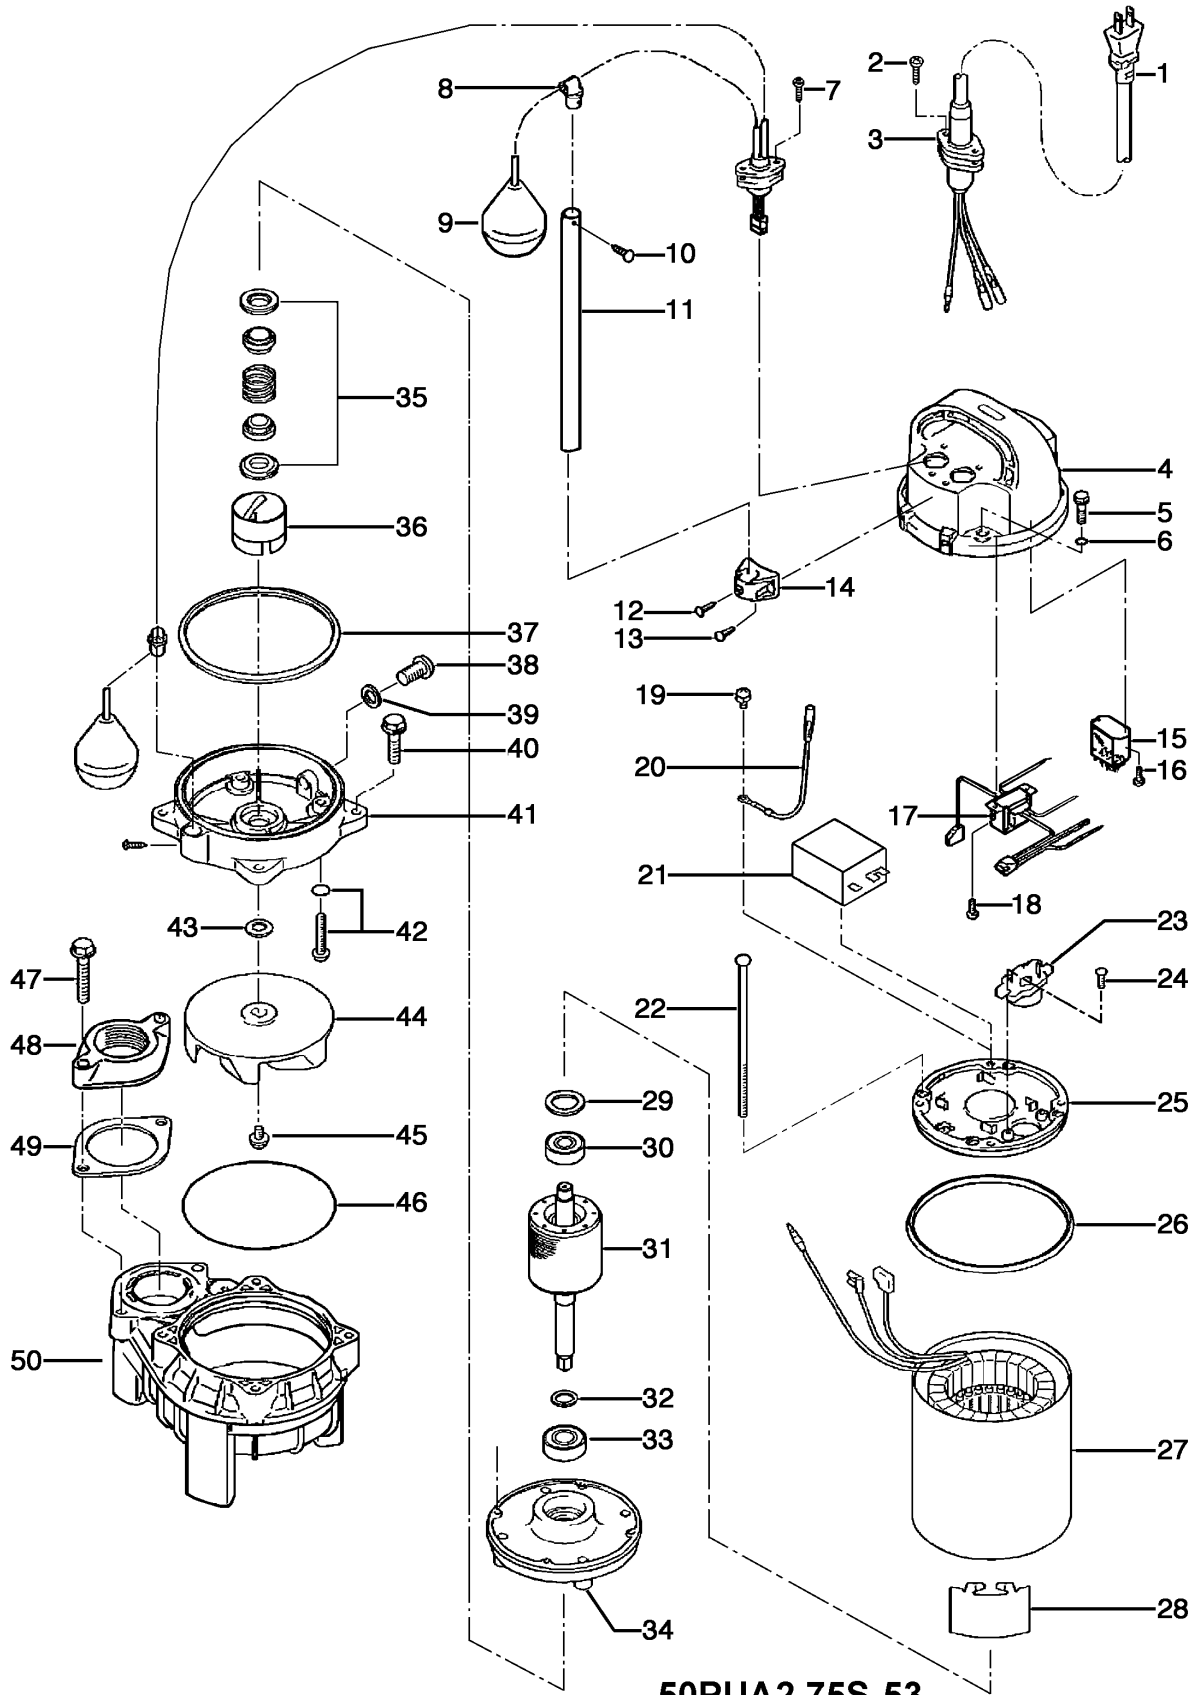

Kontroll-Nr. --

2019-01-22 V.20 / 1.11.2017

Pos.no	Item no.	Description	Quant.	UP
		Packing O-Ring Set	1	Price on req.
1	001-	Cabletyre Cable	1	Price on req.
2	143-146-18	Tapping Screw (w/Plain Washer) M5x20 SUS304 (EN X5CrNi18-10) Stainless Steel	2	Price on req.
3	003-190-10	Gland SUS316 (EN X5Cr-Ni-Mo17-12-2)	1	Price on req.
4	051-000-03	Head Cover Resin	1	Price on req.
5	140-000-07	Hex.Bolt (w/Plain Washer) M6x30(22L) SUS304 (EN X5CrNi18-10) Stainless Steel	4	Price on req.
6	122-004-18	O-Ring P-6 NBR	4	Price on req.
7	143-146-18	Tapping Screw (w/Plain Washer) M5x20 SUS304 (EN X5CrNi18-10) Stainless Steel	2	Price on req.
8	109-129-19	Float Support Bush d14 Rubber	2	Price on req.
9	106-482-14	Float Set AO2-2	1	Price on req.
10	143-143-15	Tapping Truss Screw M4x16(D=8) SUS304 (EN X5CrNi18-10) Stainless Steel	1	Price on req.
11	109-000-01	Float Support Pipe VP-14x250L(w/Hole, Black) VP	1	Price on req.
12	143-143-15	Tapping Truss Screw M4x16(D=8) SUS304 (EN X5CrNi18-10) Stainless Steel	2	Price on req.
13	143-174-15	Tapping Screw (w/Plain Washer) M4x14 SUS304 (EN X5CrNi18-10) Stainless Steel	2	Price on req.
14	109-133-16	Float Support Bush (Top/Bottom) d14 Rubber	1	Price on req.
15	114-000-08	Power Relay LY-3F(AC24V	1	Price on req.
16	143-152-17	Tapping Truss Screw M3x8 SWCH	2	Price on req.
17	115-	Transformer (230V-50HZ)	1	Price on req.
18	143-152-17	Tapping Truss Screw M3x8 SWCH	2	Price on req.
19	143-085-34	Pan Screw (w/Spring Washer) M4x6 C3604 (EN CuZn39Pb3)	1	Price on req.
20	009-207-19	Earth Terminal AWG16x175(CEE)	1	Price on req.
21	076-	Capacitor	1	Price on req.
22	143-000-05	Pan Screw M5x136(20L) SWRM	4	Price on req.
23	053-	Motor Protector	1	Price on req.
24	143-136-15	Truss Screw M4x10 SWRM	2	Price on req.
25	050-000-02	Motor Bracket ADC	1	Price on req.
26	121-471-17	Packing d126.6xd135.6x6t NR	1	Price on req.
27	056-	Stator	1	Price on req.
28	071-000-01	Collar 37L SECC	1	Price on req.
29	142-192-16	Wave Washer 6201(D=32,t=0.4) SK5	1	Price on req.
30	052-100-15	Bearing 6201ZZC3	1	Price on req.
31	055-000-22	Rotor w/Bearing	1	Price on req.
32	061-157-15	Bearing Collar d15.1xd21x1.6t Kaltgewalztes BlechC	1	Price on req.
33	052-152-12	Bearing 6302ZZC3	1	Price on req.
34	060-000-04	Bearing Housing ADC	1	Price on req.
35	025-000-80	Mechanical Seal W-14HC SSIC	1	Price on req.
36	030-000-01	Oil Lifter VANCS2 Type Resin	1	Price on req.
37	121-000-11	Packing For VANCS2 NBR	1	Price on req.
38	035-127-15	Oil Plug M10x15 SUS304 (EN X5CrNi18-10) Stainless Steel	1	Price on req.
39	121-246-11	Packing (Oil Plug) d10.3xd16x2t PE	1	Price on req.
40	140-000-03	Hex.Bolt (w/Plain Washer) M6x25 SUS304 (EN X5CrNi18-10)	4	Price on req.
41	029-000-01	Oil Casing VANCS2 Type Resin	1	Price on req.
42	143-000-26	Truss Screw (w/O-Ring) M6x20(P-5,NBR) SUS304 (EN X5CrNi18-10) Stainless Steel	4	Price on req.
43	142-354-18	Conical Spring Washer d11.2xd22.5x0.8t SUS304 (EN X5CrNi18-10) Stainless Steel	1	Price on req.
44	021-G29-22	Impeller (50HZ) 50Hz Resin	1	Price on req.
45	143-140-12	Truss Screw (w/Plain Washer) M6x12 SUS304 (EN X5CrNi18-10) Stainless Steel	1	Price on req.
46	122-000-07	O-Ring 122xd3.0 NBR	1	Price on req.
47	140-000-09	Hex.Bolt (w/Spring Washer) M8x45 SUS304 (EN X5CrNi18-10) Stainless Steel	2	Price on req.
48	048-000-07	Screwed Flange 50mm(P.C.90)For Stainless Steel Pump (Resin)	1	Price on req.
49	121-469-12	Packing d90xd58x2t NR	1	Price on req.
50	020-000-05	Pump Casing (40/50)PU2.25/.4/.75 Resin	1	Price on req.
	173-000-07	Packing & O-Ring Set	1	Price on req.
	##whiteoilVG32	ml White Oil ISO VG32	250	Price on req.

Exploded View

50PUA2.75S-53

50PUA2.75S-53