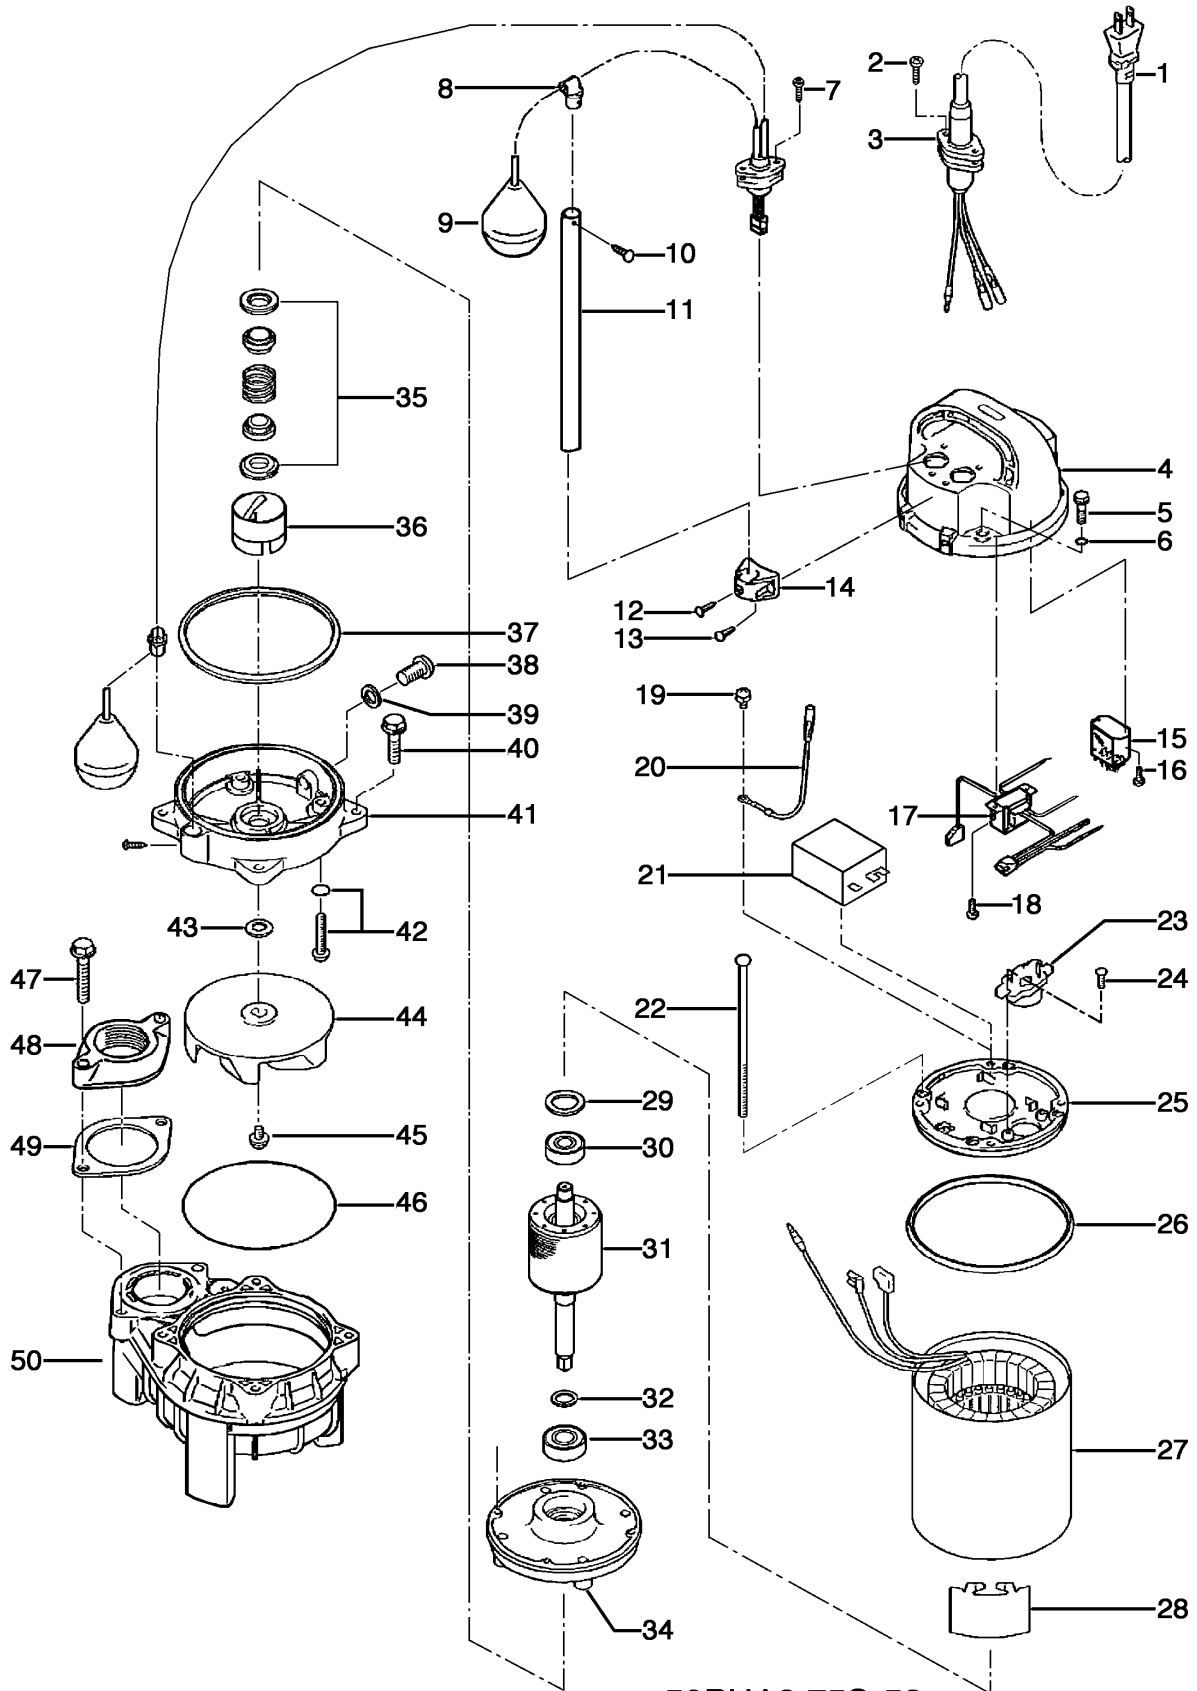

50PUA2.75S-52

Kontroll-Nr. --

2019-01-22 V.20 / 1.11.2017

Pos.no	Item no.	Description	Quant.	UP
		Packing O-Ring Set	1	Price on req.
1	001-	Cabletyre Cable	1	Price on req.
2	143-146-18	Tapping Screw (w/Plain Washer) M5x20 SUS304 (EN X5CrNi18-10) Stainless Steel	2	Price on req.
3	003-190-10	Gland SUS316 (EN X5Cr-Ni-Mo17-12-2)	1	Price on req.
4	051-000-03	Head Cover Resin	1	Price on req.
5	140-000-07	Hex.Bolt (w/Plain Washer) M6x30(22L) SUS304 (EN X5CrNi18-10) Stainless Steel	4	Price on req.
6	122-004-18	O-Ring P-6 NBR	4	Price on req.
7	143-146-18	Tapping Screw (w/Plain Washer) M5x20 SUS304 (EN X5CrNi18-10) Stainless Steel	2	Price on req.
8	109-129-19	Float Support Bush d14 Rubber	2	Price on req.
9	106-482-14	Float Set AO2-2	1	Price on req.
10	143-143-15	Tapping Truss Screw M4x16(D=8) SUS304 (EN X5CrNi18-10) Stainless Steel	1	Price on req.
11	109-000-01	Float Support Pipe VP-14x250L(w/Hole, Black) VP	1	Price on req.
12	143-143-15	Tapping Truss Screw M4x16(D=8) SUS304 (EN X5CrNi18-10) Stainless Steel	2	Price on req.
13	143-174-15	Tapping Screw (w/Plain Washer) M4x14 SUS304 (EN X5CrNi18-10) Stainless Steel	2	Price on req.
14	109-133-16	Float Support Bush (Top/Bottom) d14 Rubber	1	Price on req.
15	114-000-08	Power Relay LY-3F(AC24V	1	Price on req.
16	143-152-17	Tapping Truss Screw M3x8 SWCH	2	Price on req.
17	115-	Transformer (230V-50HZ)	1	Price on req.
18	143-152-17	Tapping Truss Screw M3x8 SWCH	2	Price on req.
19	143-085-34	Pan Screw (w/Spring Washer) M4x6 C3604 (EN CuZn39Pb3)	1	Price on req.
20	009-207-19	Earth Terminal AWG16x175(I(CEE)	1	Price on req.
21	076-	Capacitor	1	Price on req.
22	143-000-05	Pan Screw M5x136(20L) SWRM	4	Price on req.
23	053-	Motor Protector	1	Price on req.
24	143-136-15	Truss Screw M4x10 SWRM	2	Price on req.
25	050-000-02	Motor Bracket ADC	1	Price on req.
26	121-471-17	Packing d126.6xd135.6x6t NR	1	Price on req.
27	056-	Stator	1	Price on req.
28	071-000-01	Collar 37L SECC	1	Price on req.
29	142-192-16	Wave Washer 6201(D=32,t=0.4) SK5	1	Price on req.
30	052-100-15	Bearing 6201ZZC3	1	Price on req.
31	055-000-22	Rotor w/Bearing	1	Price on req.
32	061-157-15	Bearing Collar d15.1xd21x1.6t Kaltgewalztes BlechC	1	Price on req.
33	052-152-12	Bearing 6302ZZC3	1	Price on req.
34	060-000-04	Bearing Housing ADC	1	Price on req.
35	025-000-80	Mechanical Seal W-14HC SSIC	1	Price on req.
36	030-000-01	Oil Lifter VANCS2 Type Resin	1	Price on req.
37	121-000-11	Packing For VANCS2 NBR	1	Price on req.
38	035-127-15	Oil Plug M10x15 SUS304 (EN X5CrNi18-10) Stainless Steel	1	Price on req.
39	121-246-11	Packing (Oil Plug) d10.3xd16x2t PE	1	Price on req.
40	140-000-03	Hex.Bolt (w/Plain Washer) M6x25 SUS304 (EN X5CrNi18-10)	4	Price on req.
41	029-000-01	Oil Casing VANCS2 Type Resin	1	Price on req.
42	143-000-26	Truss Screw (w/O-Ring) M6x20(P-5,NBR) SUS304 (EN X5CrNi18-10) Stainless Steel	4	Price on req.
43	142-354-18	Conical Spring Washer d11.2xd22.5x0.8t SUS304 (EN X5CrNi18-10) Stainless Steel	1	Price on req.
44	021-G29-22	Impeller (50HZ) 50Hz Resin	1	Price on req.
45	143-140-12	Truss Screw (w/Plain Washer) M6x12 SUS304 (EN X5CrNi18-10) Stainless Steel	1	Price on req.
46	122-000-07	O-Ring 122xd3.0 NBR	1	Price on req.
47	140-000-09	Hex.Bolt (w/Spring Washer) M8x45 SUS304 (EN X5CrNi18-10) Stainless Steel	2	Price on req.
48	048-000-07	Screwed Flange 50mm(P.C.90)For Stainless Steel Pump (Resin)	1	Price on req.
49	121-469-12	Packing d90xd58x2t NR	1	Price on req.
50	020-000-05	Pump Casing (40/50)PU2.25/.4/.75 Resin	1	Price on req.
	173-000-07	Packing & O-Ring Set	1	Price on req.
	##oilVG32	ml Turbine Oil ISO VG32	250	Price on req.

Exploded View

50PUA2.75S-52

50PUA2.75S-52