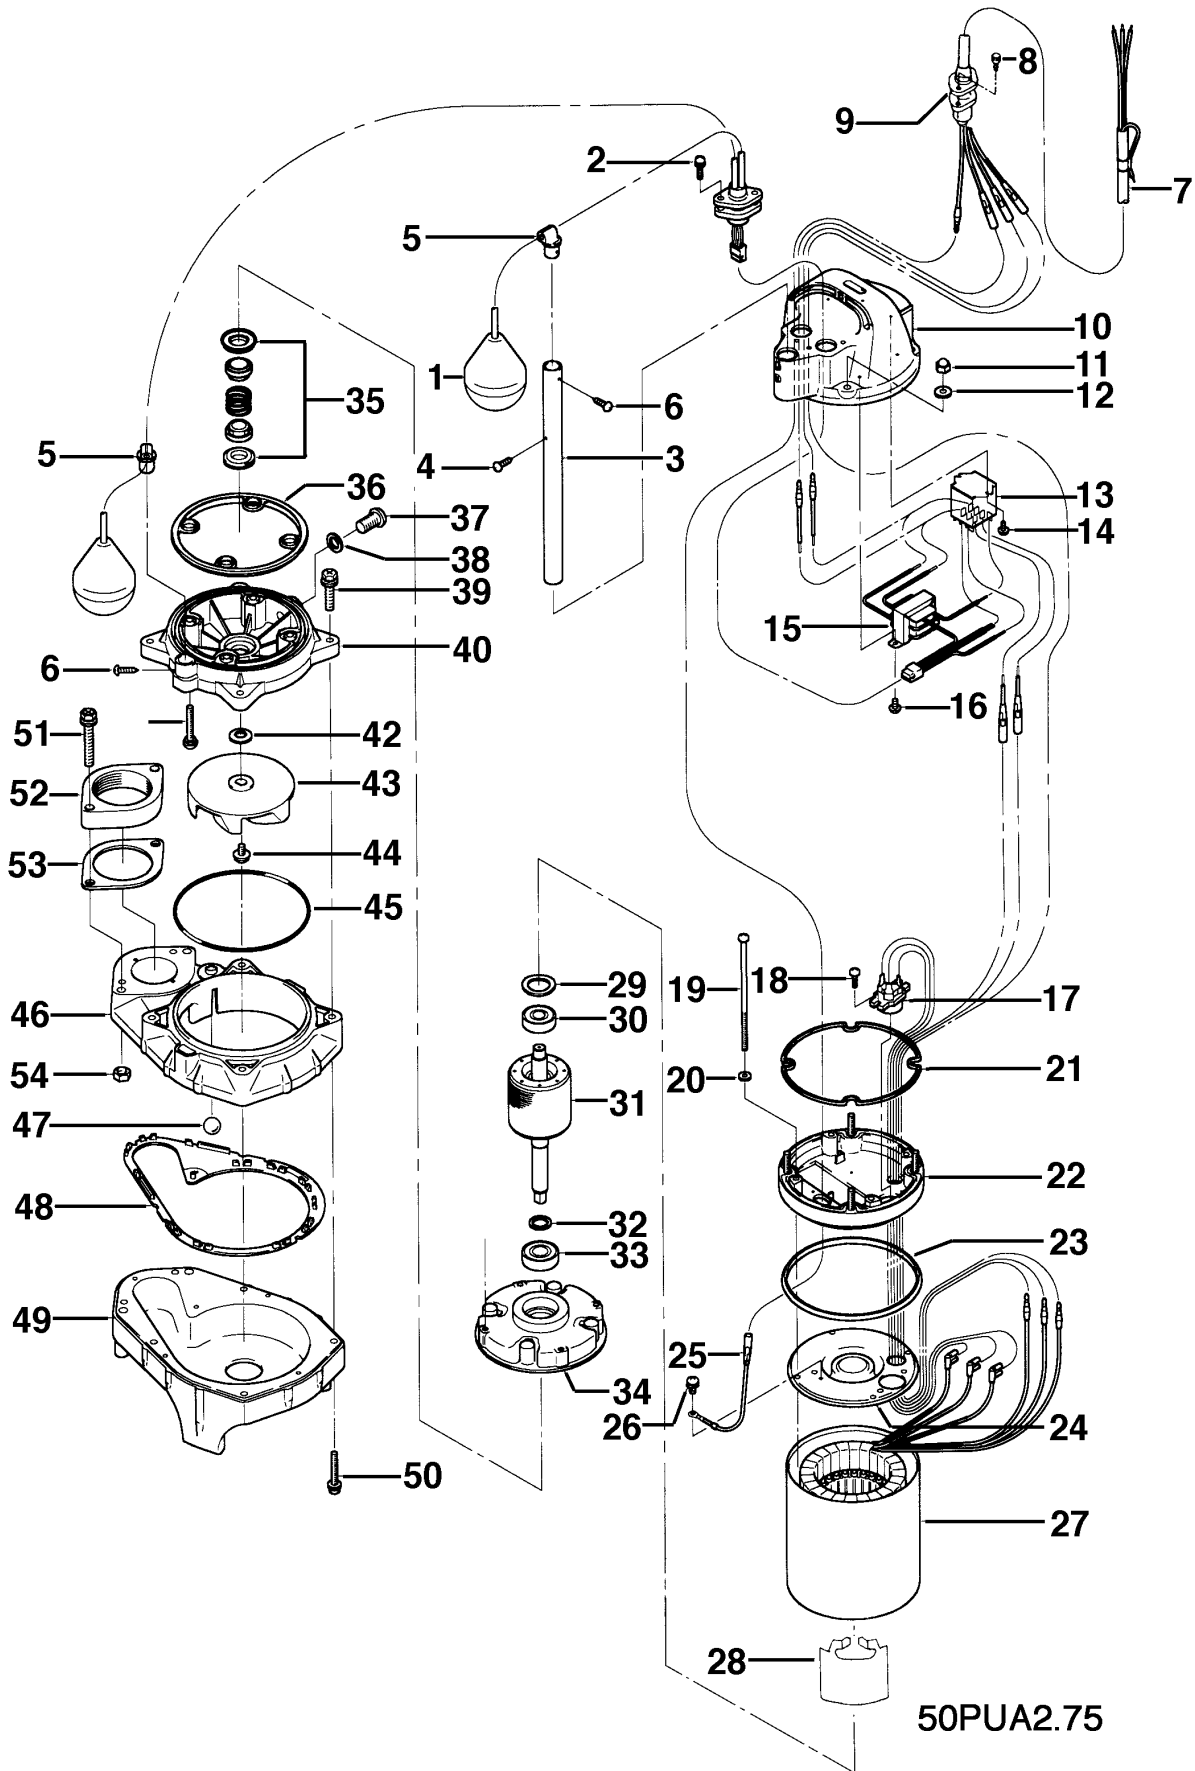

Pos.no	Item no.	Description	Quant.	UP
		Packing O-Ring Set	1	Price on req.
1	106-482-14	Float Set AO2-2	1	Price on req.
2	143-146-18	Tapping Screw (w/Plain Washer) M5x20 SUS304 (EN X5CrNi18-10) Stainless Steel	2	Price on req.
3	109-131-27	Float Support Pipe d14x250J PVC	1	Price on req.
4	143-143-15	Tapping Truss Screw M4x16(D=8) SUS304 (EN X5CrNi18-10) Stainless Steel	1	Price on req.
5	109-129-19	Float Support Bush d14 Rubber	2	Price on req.
6	143-143-15	Tapping Truss Screw M4x16(D=8) SUS304 (EN X5CrNi18-10) Stainless Steel	2	Price on req.
7	001-TEG-31	Cabletyre Cable Set (20m) H07RN-F4Cx1,5mm² with gland	1	Price on req.
7	M01-TEG-31	Cabletyre Cable Set (20m) NSSHÖU 4Cx1,5mm²	1	Price on req.
8	143-146-18	Tapping Screw (w/Plain Washer) M5x20 SUS304 (EN X5CrNi18-10) Stainless Steel	2	Price on req.
9	003-190-10	Gland SUS316 (EN X5Cr-Ni-Mo17-12-2)	1	Price on req.
10	051-223-12	Motor Head Cover Resin	1	Price on req.
11	141-029-18	Hex.Cap Nut M6 SUS304 (EN X5CrNi18-10) Stainless Steel	4	Price on req.
12	142-126-19	Plain Washer M6 SUS304 (EN X5CrNi18-10) Stainless Steel	4	Price on req.
13	114-000-08	Power Relay LY-3F(AC24V	1	Price on req.
14	143-152-17	Tapping Truss Screw M3x8 SWCH	2	Price on req.
15	115-127-16	Transformer T400/24	1	Price on req.
16	143-153-18	Tapping Truss Screw M3.5x8 SWCH	2	Price on req.
17	053-446-19	Motor Protector 200/220V-60HZ KA311-DAVL66 (T)	1	Price on req.
18	143-138-17	Cross-Recessed Pan Tapping Screw M4x12 (SWCH)	2	Price on req.
19	143-150-15	Pan Screw M5x168(20J) SWRM	4	Price on req.
20	142-112-25	Plain Washer M5 SPC	4	Price on req.
21	121-472-18	Packing P.C.125xd130x2.3t NR	1	Price on req.
22	082-102-10	Head Cover Spacer Resin	1	Price on req.
23	121-471-17	Packing d126.6xd135.6x6t NR	1	Price on req.
24	050-411-16	Motor Bracket SPC	1	Price on req.
25	009-187-12	Earth Terminal 1.25mm2x150L	1	Price on req.
26	143-085-34	Pan Screw (w/Spring Washer) M4x6 C3604 (EN CuZn39Pb3)	1	Price on req.
27	056-759-17	Stator and Frame	1	Price on req.
28	071-325-17	C 54I SECC	1	Price on req.
29	142-192-16	Wave Washer 6201(D=32,t=0.4) SK5	1	Price on req.
30	052-100-15	Bearing 6201ZZC3	1	Price on req.
31	055-693-19	Rotor w/Bearing	1	Price on req.
32	061-170-14	Bearing Collar d35.1xd46x2t SPCC	1	Price on req.
33	052-152-12	Bearing 6302ZZC3	1	Price on req.
34	060-399-18	Bearing Housing ADC	1	Price on req.
35	025-000-80	Mechanical Seal W-14HC SSIC	1	Price on req.
36	121-464-17	Packing VANCS NBR	1	Price on req.
37	035-127-15	Oil Plug M10x15 SUS304 (EN X5CrNi18-10) Stainless Steel	1	Price on req.
38	121-246-11	Packing (Oil Plug) d10.3xd16x2t PE	1	Price on req.
39	140-435-18	Hex.Bolt (w/Plain Washer) M6x30 SUS304 (EN X5CrNi18-10) Stainless Steel	4	Price on req.
40	029-300-15	Oil Casing VANCS Resin	1	Price on req.
41	143-139-18	Truss Screw (w/Polyethylene Washer) M6x40 SUS304 (EN X5CrNi18-10) Stainless Steel	4	Price on req.
42	142-354-18	Conical Spring Washer d11.2xd22.5x0.8t SUS304 (EN X5CrNi18-10) Stainless Steel	1	Price on req.
43	021-G29-22	Impeller (50HZ) 50Hz Resin	1	Price on req.
44	143-140-12	Truss Screw (w/Plain Washer) M6x12 SUS304 (EN X5CrNi18-10) Stainless Steel	1	Price on req.
45	122-452-15	O-Ring 130xd2.8 NBR	1	Price on req.
46	020-908-12	Pump Casing (Upper) PU/PN/PSH Resin	1	Price on req.
47	203-065-11	Valve d17 Glass	1	Price on req.
48	121-465-18	Packing VANCS (NBR)	1	Price on req.
49	020-921-11	Pump Casing (Lower) PU Resin	1	Price on req.
50	143-147-19	Pan Screw (w/Plain Washer) M6x40 SUS304 (EN X5CrNi18-10) Stainless Steel	6	Price on req.
51	140-436-19	Hex.Bolt (w/Plain Washer) M8x55SUS304 (EN X5CrNi18-10) Stainless Steel	2	Price on req.
52	048-000-07	Screwed Flange 50mm(P.C.90)For Stainless Steel Pump (Resin)	1	Price on req.
53	121-469-12	Packing d90xd58x2t NR	1	Price on req.
54	141-121-11	Hex.Nut M8(B=12) SUS304 (EN X5CrNi18-10) Stainless Steel	2	Price on req.
	173-501-18	Packing & O-Ring Set	1	Price on req.
	##oilVG32	ml Turbine Oil ISO VG32	250	Price on req.

Exploded View 50PUA2.75

50PUA2.75