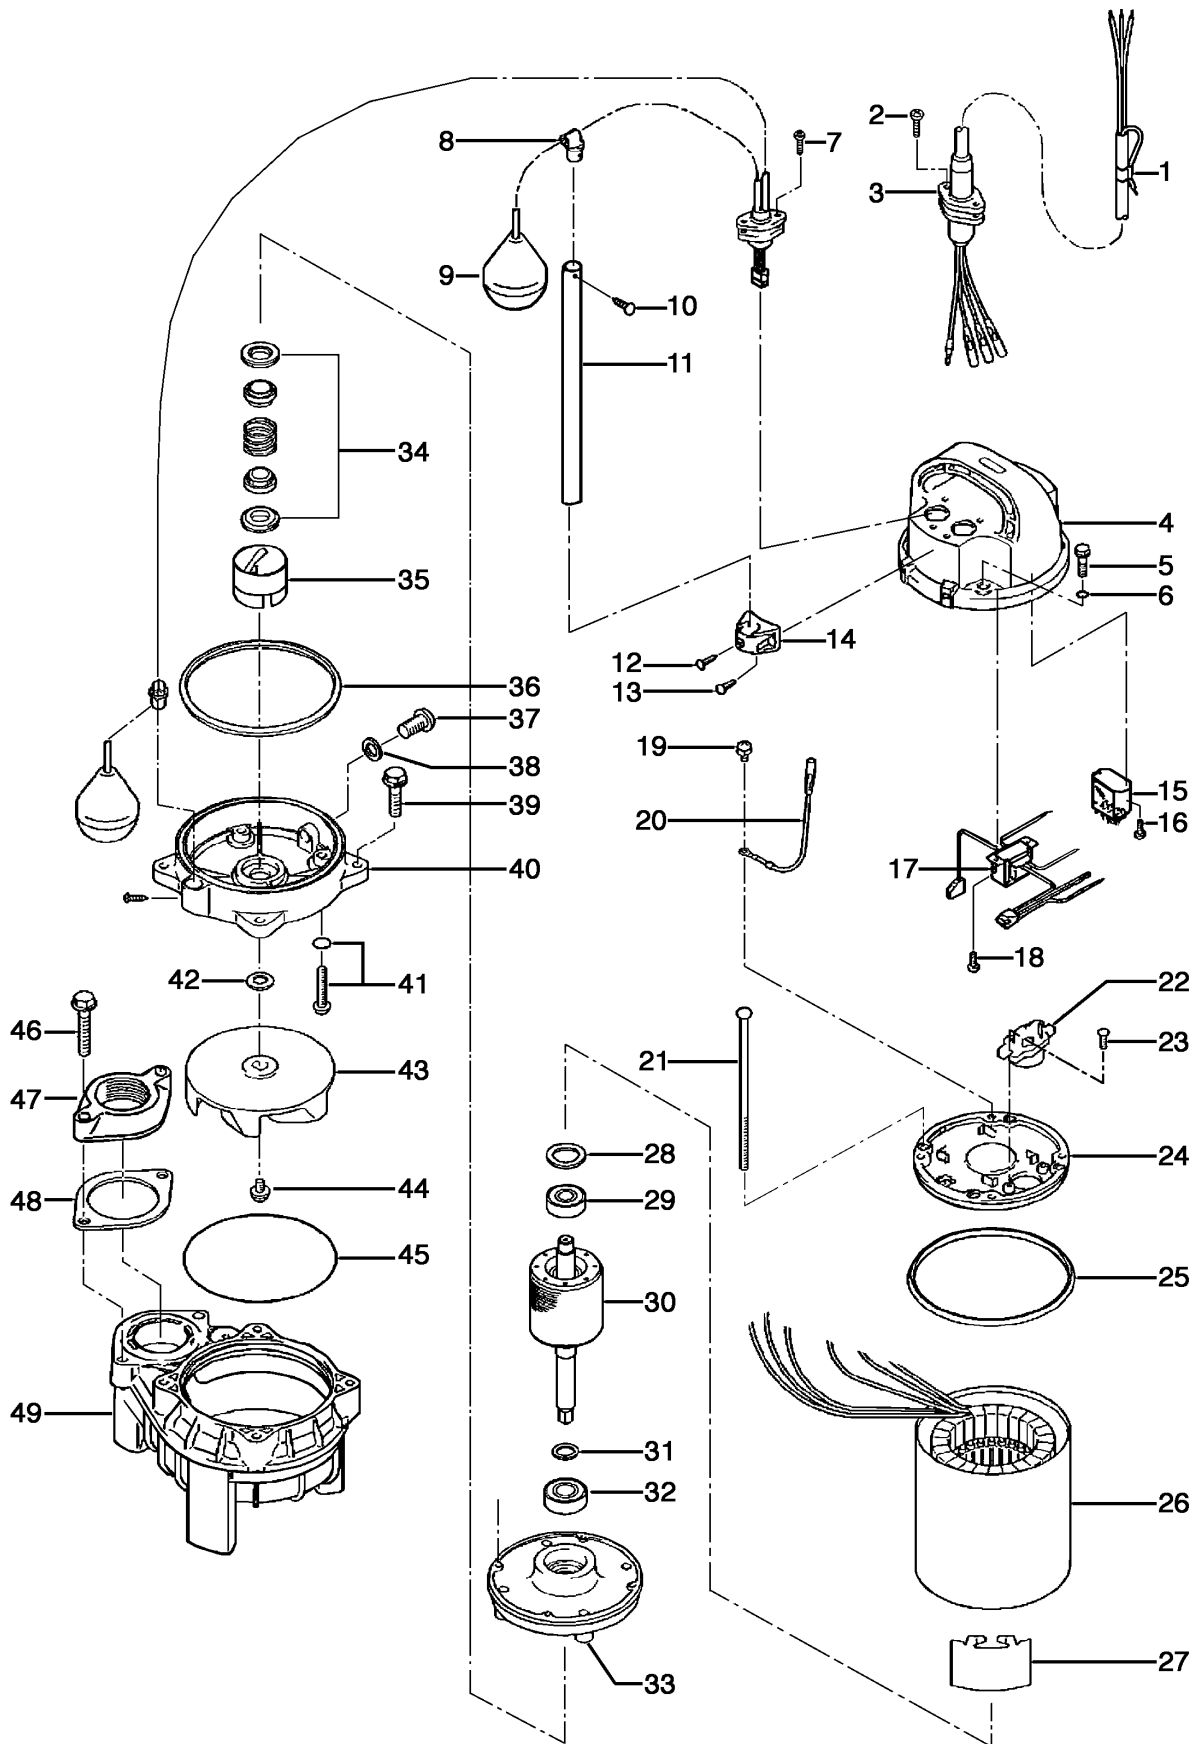

Pos.no	Item no.	Description	Quant.	UP
		Packing O-Ring Set	1	Price on req.
1	001-TEG-31	Cabletyre Cable Set (20m) H07RN-F4Cx1,5mm² with gland	1	Price on req.
1	M01-TEG-31	Cabletyre Cable Set (20m) NSSHÖU 4Cx1,5mm²	1	Price on req.
2	143-146-18	Tapping Screw (w/Plain Washer) M5x20 SUS304 (EN X5CrNi18-10) Stainless Steel	2	Price on req.
3	003-190-10	Gland SUS316 (EN X5Cr-Ni-Mo17-12-2)	1	Price on req.
4	051-000-03	Head Cover Resin	1	Price on req.
5	140-000-07	Hex.Bolt (w/Plain Washer) M6x30(22L) SUS304 (EN X5CrNi18-10) Stainless Steel	4	Price on req.
6	122-004-18	O-Ring P-6 NBR	4	Price on req.
7	143-146-18	Tapping Screw (w/Plain Washer) M5x20 SUS304 (EN X5CrNi18-10) Stainless Steel	2	Price on req.
8	109-129-19	Float Support Bush d14 Rubber	2	Price on req.
9	106-482-14	Float Set AO2-2	1	Price on req.
10	143-143-15	Tapping Truss Screw M4x16(D=8) SUS304 (EN X5CrNi18-10) Stainless Steel	2	Price on req.
11	109-000-01	Float Support Pipe VP-14x250L(w/Hole, Black) VP	1	Price on req.
12	143-143-15	Tapping Truss Screw M4x16(D=8) SUS304 (EN X5CrNi18-10) Stainless Steel	1	Price on req.
13	143-174-15	Tapping Screw (w/Plain Washer) M4x14 SUS304 (EN X5CrNi18-10) Stainless Steel	2	Price on req.
14	109-133-16	Float Support Bush (Top/Bottom) d14 Rubber	1	Price on req.
15	114-000-08	Power Relay LY-3F(AC24V	1	Price on req.
16	143-152-17	Tapping Truss Screw M3x8 SWCH	2	Price on req.
17	115-000-08	Transformer T200/20	1	Price on req.
18	143-152-17	Tapping Truss Screw M3x8 SWCH	2	Price on req.
19	143-085-34	Pan Screw (w/Spring Washer) M4x6 C3604 (EN CuZn39Pb3)	1	Price on req.
20	009-000-01	Earth Terminal 2mm2x195L	1	Price on req.
21	143-000-07	Pan Screw M5x132(20L) SWRM	4	Price on req.
22	053-251-15	Motor Protector 220V-60HZ KA311-DAXL65 (T)	1	Price on req.
23	143-136-15	Truss Screw M4x10 SWRM	2	Price on req.
24	050-000-02	Motor Bracket ADC	1	Price on req.
25	121-471-17	Packing d126.6xd135.6x6t NR	1	Price on req.
26	056-000-39	Stator (w/M. Frame) 220V-60HZ	1	Price on req.
27	071-000-01	Collar 37L SECC	1	Price on req.
28	142-192-16	Wave Washer 6201(D=32,t=0.4) SK5	1	Price on req.
29	052-100-15	Bearing 6201ZZC3	1	Price on req.
30	055-002-87	055-002-87	1	Price on req.
31	061-157-15	Bearing Collar d15.1xd21x1.6t Kaltgewalztes BlechC	1	Price on req.
32	052-101-16	Bearing 6202ZZC3	1	Price on req.
33	060-001-37	Bearing Housing ADC	1	Price on req.
34	025-000-80	Mechanical Seal W-14HC SSIC	1	Price on req.
35	030-000-01	Oil Lifter VANCS2 Type Resin	1	Price on req.
36	121-000-11	Packing For VANCS2 NBR	1	Price on req.
37	035-127-15	Oil Plug M10x15 SUS304 (EN X5CrNi18-10) Stainless Steel	1	Price on req.
38	121-246-11	Packing (Oil Plug) d10.3xd16x2t PE	1	Price on req.
39	140-000-03	Hex.Bolt (w/Plain Washer) M6x25 SUS304 (EN X5CrNi18-10)	4	Price on req.
40	029-000-01	Oil Casing VANCS2 Type Resin	1	Price on req.
41	143-000-26	Truss Screw (w/O-Ring) M6x20(P-5,NBR) SUS304 (EN X5CrNi18-10) Stainless Steel	4	Price on req.
42	142-354-18	Conical Spring Washer d11.2xd22.5x0.8t SUS304 (EN X5CrNi18-10) Stainless Steel	1	Price on req.
43	021-G29-22	Impeller (50HZ) 50Hz Resin	1	Price on req.
44	143-140-12	Truss Screw (w/Plain Washer) M6x12 SUS304 (EN X5CrNi18-10) Stainless Steel	1	Price on req.
45	122-000-07	O-Ring 122xd3.0 NBR	1	Price on req.
46	140-000-09	Hex.Bolt (w/Spring Washer) M8x45 SUS304 (EN X5CrNi18-10) Stainless Steel	2	Price on req.
47	048-000-07	Screwed Flange 50mm(P.C.90)For Stainless Steel Pump (Resin)	1	Price on req.
48	121-469-12	Packing d90xd58x2t NR	1	Price on req.
49	020-000-05	Pump Casing (40/50)PU2.25/.4/.75 Resin	1	Price on req.
	173-000-07	Packing & O-Ring Set	1	Price on req.
	##whiteoilVG32	ml White Oil ISO VG32	250	Price on req.

Exploded View

50PUA2.75-53

50PUA2.75-53