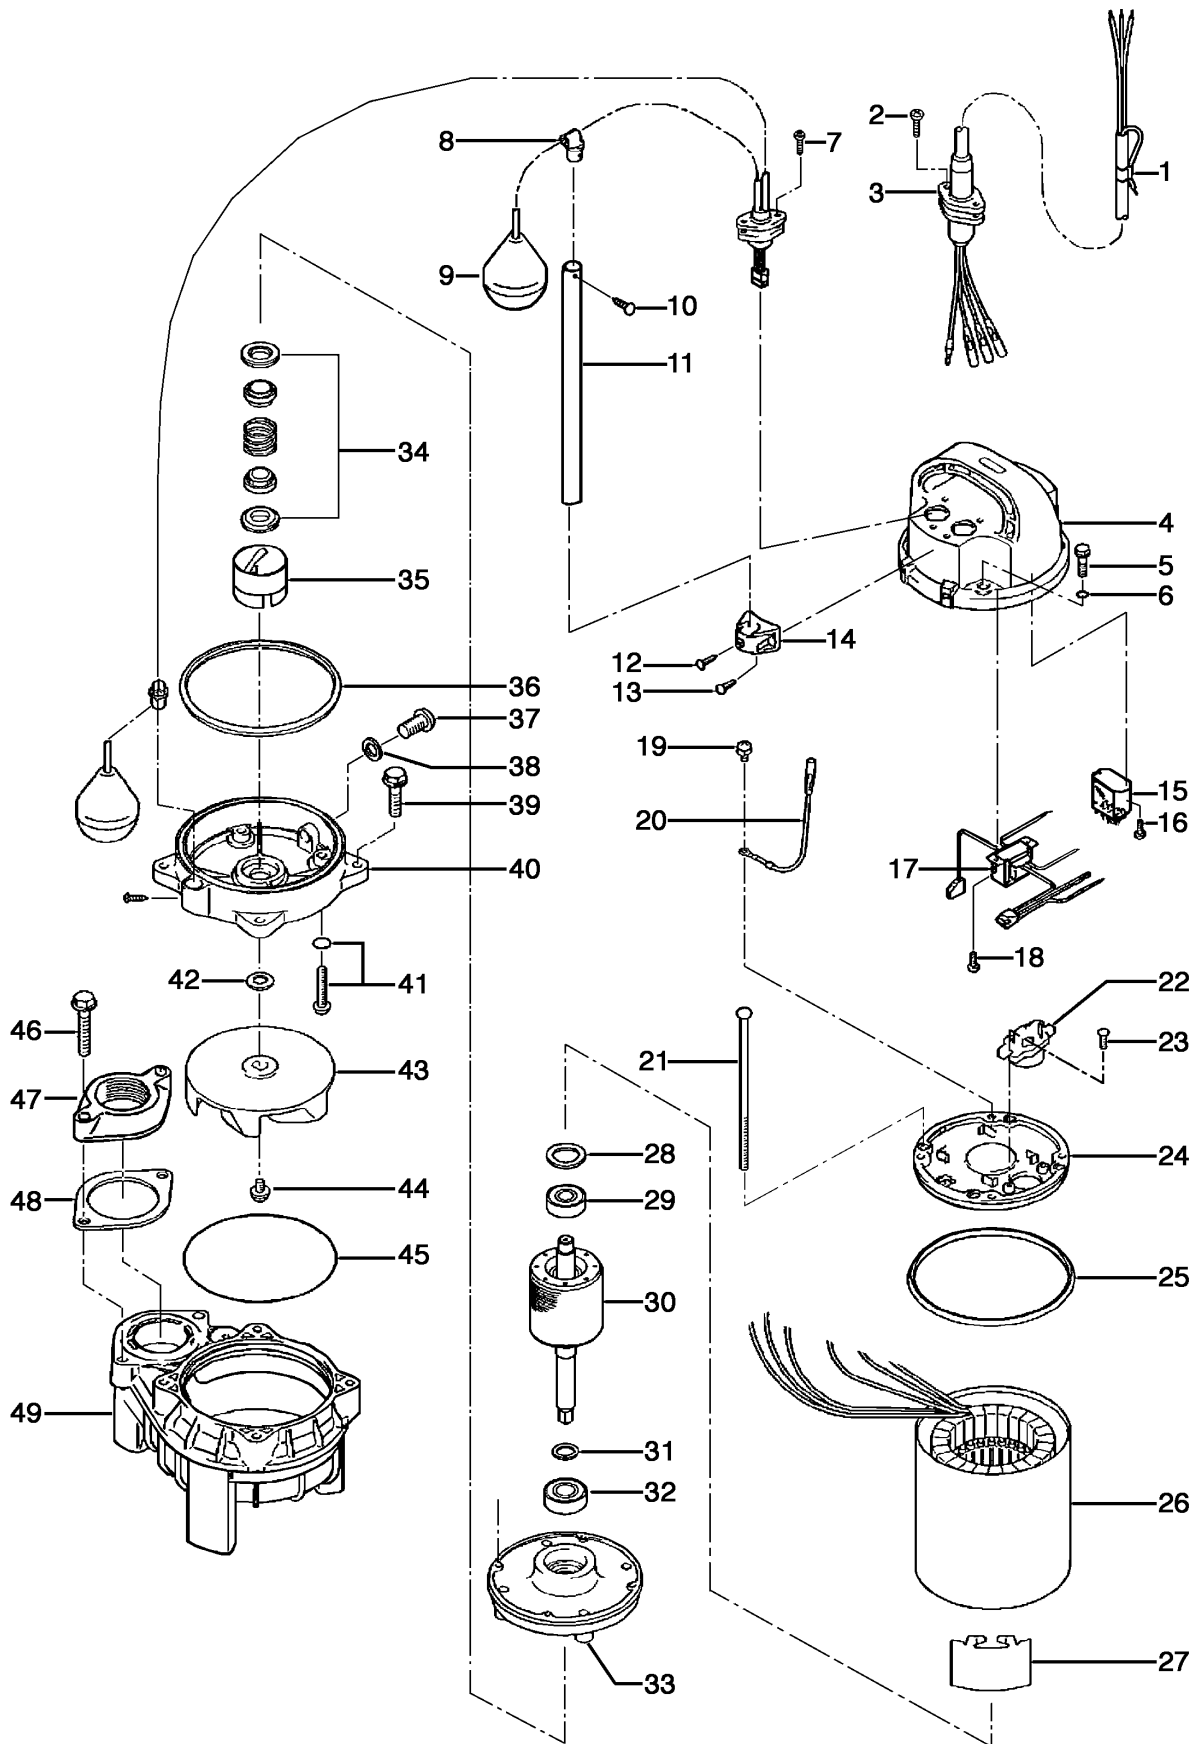

Pos.no	Item no.	Description	Quant.	UP
		Packing O-Ring Set	1	Price on req.
1	001-TEG-31	Cabletyre Cable Set (20m) H07RN-F4Cx1,5mm² with gland	1	Price on req.
1	M01-TEG-31	Cabletyre Cable Set (20m) NSSHÖU 4Cx1,5mm²	1	Price on req.
2	143-146-18	Tapping Screw (w/Plain Washer) M5x20 SUS304 (EN X5CrNi18-10) Stainless Steel	2	Price on req.
3	003-190-10	Gland SUS316 (EN X5Cr-Ni-Mo17-12-2)	1	Price on req.
4	051-000-03	Head Cover Resin	1	Price on req.
5	140-000-07	Hex.Bolt (w/Plain Washer) M6x30(22L) SUS304 (EN X5CrNi18-10) Stainless Steel	4	Price on req.
6	122-004-18	O-Ring P-6 NBR	4	Price on req.
7	143-146-18	Tapping Screw (w/Plain Washer) M5x20 SUS304 (EN X5CrNi18-10) Stainless Steel	2	Price on req.
8	109-129-19	Float Support Bush d14 Rubber	2	Price on req.
9	106-482-14	Float Set AO2-2	1	Price on req.
10	143-143-15	Tapping Truss Screw M4x16(D=8) SUS304 (EN X5CrNi18-10) Stainless Steel	2	Price on req.
11	109-000-01	Float Support Pipe VP-14x250L(w/Hole, Black) VP	1	Price on req.
12	143-143-15	Tapping Truss Screw M4x16(D=8) SUS304 (EN X5CrNi18-10) Stainless Steel	1	Price on req.
13	143-174-15	Tapping Screw (w/Plain Washer) M4x14 SUS304 (EN X5CrNi18-10) Stainless Steel	2	Price on req.
14	109-133-16	Float Support Bush (Top/Bottom) d14 Rubber	1	Price on req.
15	114-000-08	Power Relay LY-3F(AC24V	1	Price on req.
16	143-152-17	Tapping Truss Screw M3x8 SWCH	2	Price on req.
18	143-152-17	Tapping Truss Screw M3x8 SWCH	2	Price on req.
19	143-085-34	Pan Screw (w/Spring Washer) M4x6 C3604 (EN CuZn39Pb3)	1	Price on req.
20	009-000-01	Earth Terminal 2mm2x195L	1	Price on req.
21	143-000-07	Pan Screw M5x132(20L) SWRM	4	Price on req.
22	053-251-15	Motor Protector 220V-60HZ KA311-DAXL65 (T)	1	Price on req.
23	143-136-15	Truss Screw M4x10 SWRM	2	Price on req.
24	050-000-02	Motor Bracket ADC	1	Price on req.
25	121-471-17	Packing d126.6xd135.6x6t NR	1	Price on req.
26	056-000-39	Stator (w/M. Frame) 220V-60HZ	1	Price on req.
27	071-000-01	Collar 37L SECC	1	Price on req.
28	142-192-16	Wave Washer 6201(D=32,t=0.4) SK5	1	Price on req.
29	052-100-15	Bearing 6201ZZC3	1	Price on req.
30	055-000-21	Rotor w/Bearing	1	Price on req.
31	061-157-15	Bearing Collar d15.1xd21x1.6t Kaltgewalztes BlechC	1	Price on req.
32	052-101-16	Bearing 6202ZZC3	1	Price on req.
33	060-000-04	Bearing Housing ADC	1	Price on req.
34	025-000-80	Mechanical Seal W-14HC SSIC	1	Price on req.
35	030-000-01	Oil Lifter VANCS2 Type Resin	1	Price on req.
36	121-000-11	Packing For VANCS2 NBR	1	Price on req.
37	035-127-15	Oil Plug M10x15 SUS304 (EN X5CrNi18-10) Stainless Steel	1	Price on req.
38	121-246-11	Packing (Oil Plug) d10.3xd16x2t PE	1	Price on req.
39	140-000-03	Hex.Bolt (w/Plain Washer) M6x25 SUS304 (EN X5CrNi18-10)	4	Price on req.
40	029-000-01	Oil Casing VANCS2 Type Resin	1	Price on req.
41	143-000-26	Truss Screw (w/O-Ring) M6x20(P-5,NBR) SUS304 (EN X5CrNi18-10) Stainless Steel	4	Price on req.
42	142-354-18	Conical Spring Washer d11.2xd22.5x0.8t SUS304 (EN X5CrNi18-10) Stainless Steel	1	Price on req.
43	021-G29-22	Impeller (50HZ) 50Hz Resin	1	Price on req.
44	143-140-12	Truss Screw (w/Plain Washer) M6x12 SUS304 (EN X5CrNi18-10) Stainless Steel	1	Price on req.
45	122-000-07	O-Ring 122xd3.0 NBR	1	Price on req.
46	140-000-09	Hex.Bolt (w/Spring Washer) M8x45 SUS304 (EN X5CrNi18-10) Stainless Steel	2	Price on req.
47	048-000-07	Screwed Flange 50mm(P.C.90)For Stainless Steel Pump (Resin)	1	Price on req.
48	121-469-12	Packing d90xd58x2t NR	1	Price on req.
49	020-000-05	Pump Casing (40/50)PU2.25f.4f.75 Resin	1	Price on req.
	173-000-07	Packing & O-Ring Set	1	Price on req.
	##oilVG32	ml Turbine Oil ISO VG32	250	Price on req.

Exploded View 50PUA2.75-52

50PUA2.75-52