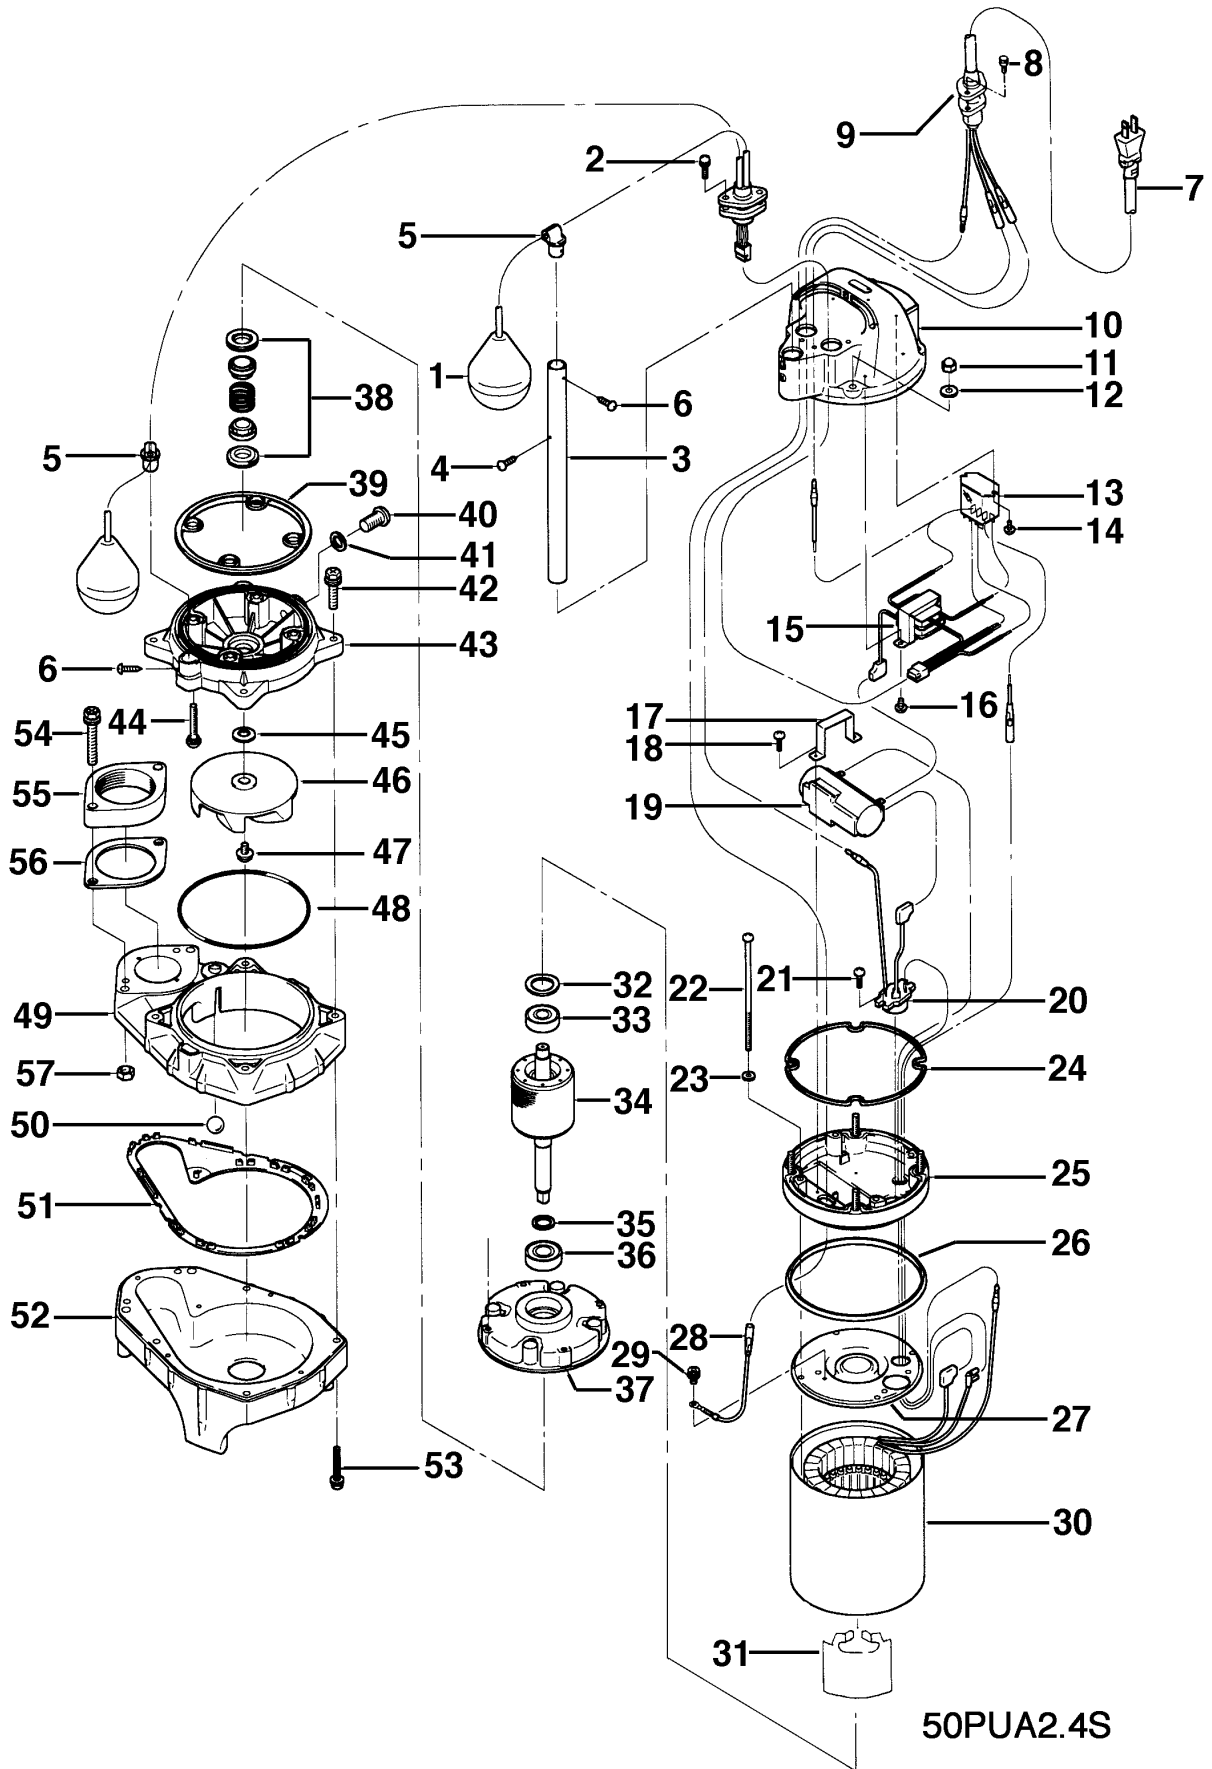

Pos.no	Item no.	Description	Quant.	UP
		Packing O-Ring Set	1	Price on req.
1	106-482-14	Float Set AO2-2	1	Price on req.
2	143-146-18	Tapping Screw (w/Plain Washer) M5x20 SUS304 (EN X5CrNi18-10) Stainless Steel	2	Price on req.
3	109-131-27	Float Support Pipe d14x250) PVC	1	Price on req.
4	143-143-15	Tapping Truss Screw M4x16(D=8) SUS304 (EN X5CrNi18-10) Stainless Steel	1	Price on req.
5	109-129-19	Float Support Bush d14 Rubber	2	Price on req.
6	143-143-15	Tapping Truss Screw M4x16(D=8) SUS304 (EN X5CrNi18-10) Stainless Steel	2	Price on req.
7	001-009-48	Cabletyre Cable Set (10m) 220/230/240V-50HZ(EUR) H07R-F3Cx1mm2 LBD(HAR)	1	Price on req.
8	143-146-18	Tapping Screw (w/Plain Washer) M5x20 SUS304 (EN X5CrNi18-10) Stainless Steel	2	Price on req.
9	003-190-10	Gland SUS316 (EN X5Cr-Ni-Mo17-12-2)	1	Price on req.
10	051-223-12	Motor Head Cover Resin	1	Price on req.
11	141-029-18	Hex.Cap Nut M6 SUS304 (EN X5CrNi18-10) Stainless Steel	4	Price on req.
12	142-126-19	Plain Washer M6 SUS304 (EN X5CrNi18-10) Stainless Steel	4	Price on req.
13		Power Relay LY-2F (AC24V)	1	Price on req.
14	143-152-17	Tapping Truss Screw M3x8 SWCH	2	Price on req.
15	115-119-15	Transformer S230/24	1	Price on req.
16	143-153-18	Tapping Truss Screw M3.5x8 SWCH	2	Price on req.
17	127-200-11	Capacitor Fixing Plate VANCS SECC	1	Price on req.
18	143-153-18	Tapping Truss Screw M3.5x8 SWCH	2	Price on req.
19	076-137-15	Capacitor 220V-60HZ SH-JPX,12MFD-450VAC	1	Price on req.
20	053-451-17	Motor Protector 200/220V-60HZ KA142-LPXL06 (T)	1	Price on req.
21	143-138-17	Cross-Recessed Pan Tapping Screw M4x12 (SWCH)	2	Price on req.
22	143-149-11	Pan Screw M5x153(20) SWRM	4	Price on req.
23	142-112-25	Plain Washer M5 SPC	4	Price on req.
24	121-472-18	Packing P.C.125xd130x2.3t NR	1	Price on req.
25	082-102-10	Head Cover Spacer Resin	1	Price on req.
26	121-471-17	Packing d126.6xd135.6x6t NR	1	Price on req.
27	050-411-16	Motor Bracket SPC	1	Price on req.
28	009-187-12	Earth Terminal 1.25mm2x150L	1	Price on req.
29	143-085-34	Pan Screw (w/Spring Washer) M4x6 C3604 (EN CuZn39Pb3)	1	Price on req.
30	056-752-10	Stator 220V-60HZ	1	Price on req.
31	071-325-17	C 54) SECC	1	Price on req.
32	142-192-16	Wave Washer 6201(D=32,t=0.4) SK5	1	Price on req.
33	052-100-15	Bearing 6201ZZC3	1	Price on req.
34	055-691-17	Rotor w/Bearing	1	Price on req.
35	061-170-14	Bearing Collar d35.1xd46x2t SPCC	1	Price on req.
36	052-101-16	Bearing 6202ZZC3	1	Price on req.
37	060-400-13	Bearing Housing ADC	1	Price on req.
38	025-000-80	Mechanical Seal W-14HC SSIC	1	Price on req.
39	121-464-17	Packing VANCS NBR	1	Price on req.
40	035-127-15	Oil Plug M10x15 SUS304 (EN X5CrNi18-10) Stainless Steel	1	Price on req.
41	121-246-11	Packing (Oil Plug) d10.3xd16x2t PE	1	Price on req.
42	140-435-18	Hex.Bolt (w/Plain Washer) M6x30 SUS304 (EN X5CrNi18-10) Stainless Steel	4	Price on req.
43	029-300-15	Oil Casing VANCS Resin	1	Price on req.
44	143-139-18	Truss Screw (w/Polyethylene Washer) M6x40 SUS304 (EN X5CrNi18-10) Stainless Steel	4	Price on req.
45	142-354-18	Conical Spring Washer d11.2xd22.5x0.8t SUS304 (EN X5CrNi18-10) Stainless Steel	1	Price on req.
46	021-G28-21	Impeller Resin PPO+GF20	1	Price on req.
47	143-140-12	Truss Screw (w/Plain Washer) M6x12 SUS304 (EN X5CrNi18-10) Stainless Steel	1	Price on req.
48	122-452-15	O-Ring 130xd2.8 NBR	1	Price on req.
49	020-908-12	Pump Casing (Upper) PU/PN/PSH Resin	1	Price on req.
50	203-065-11	Valve d17 Glass	1	Price on req.
51	121-465-18	Packing VANCS (NBR)	1	Price on req.
52	020-921-11	Pump Casing (Lower) PU Resin	1	Price on req.
53	143-147-19	Pan Screw (w/Plain Washer) M6x40 SUS304 (EN X5CrNi18-10) Stainless Steel	6	Price on req.
54	140-436-19	Hex.Bolt (w/Plain Washer) M8x55SUS304 (EN X5CrNi18-10) Stainless Steel	2	Price on req.
55	048-000-07	Screwed Flange 50mm(P.C.90)For Stainless Steel Pump (Resin)	1	Price on req.
56	121-469-12	Packing d90xd58x2t NR	1	Price on req.
57	141-121-11	Hex.Nut M8(B=12) SUS304 (EN X5CrNi18-10) Stainless Steel	2	Price on req.
	173-500-17	Packing & O-Ring Set	1	Price on req.
	##oilVG32	ml Turbine Oil ISO VG32	250	Price on req.

Exploded View 50PUA2.4S

50PUA2.4S