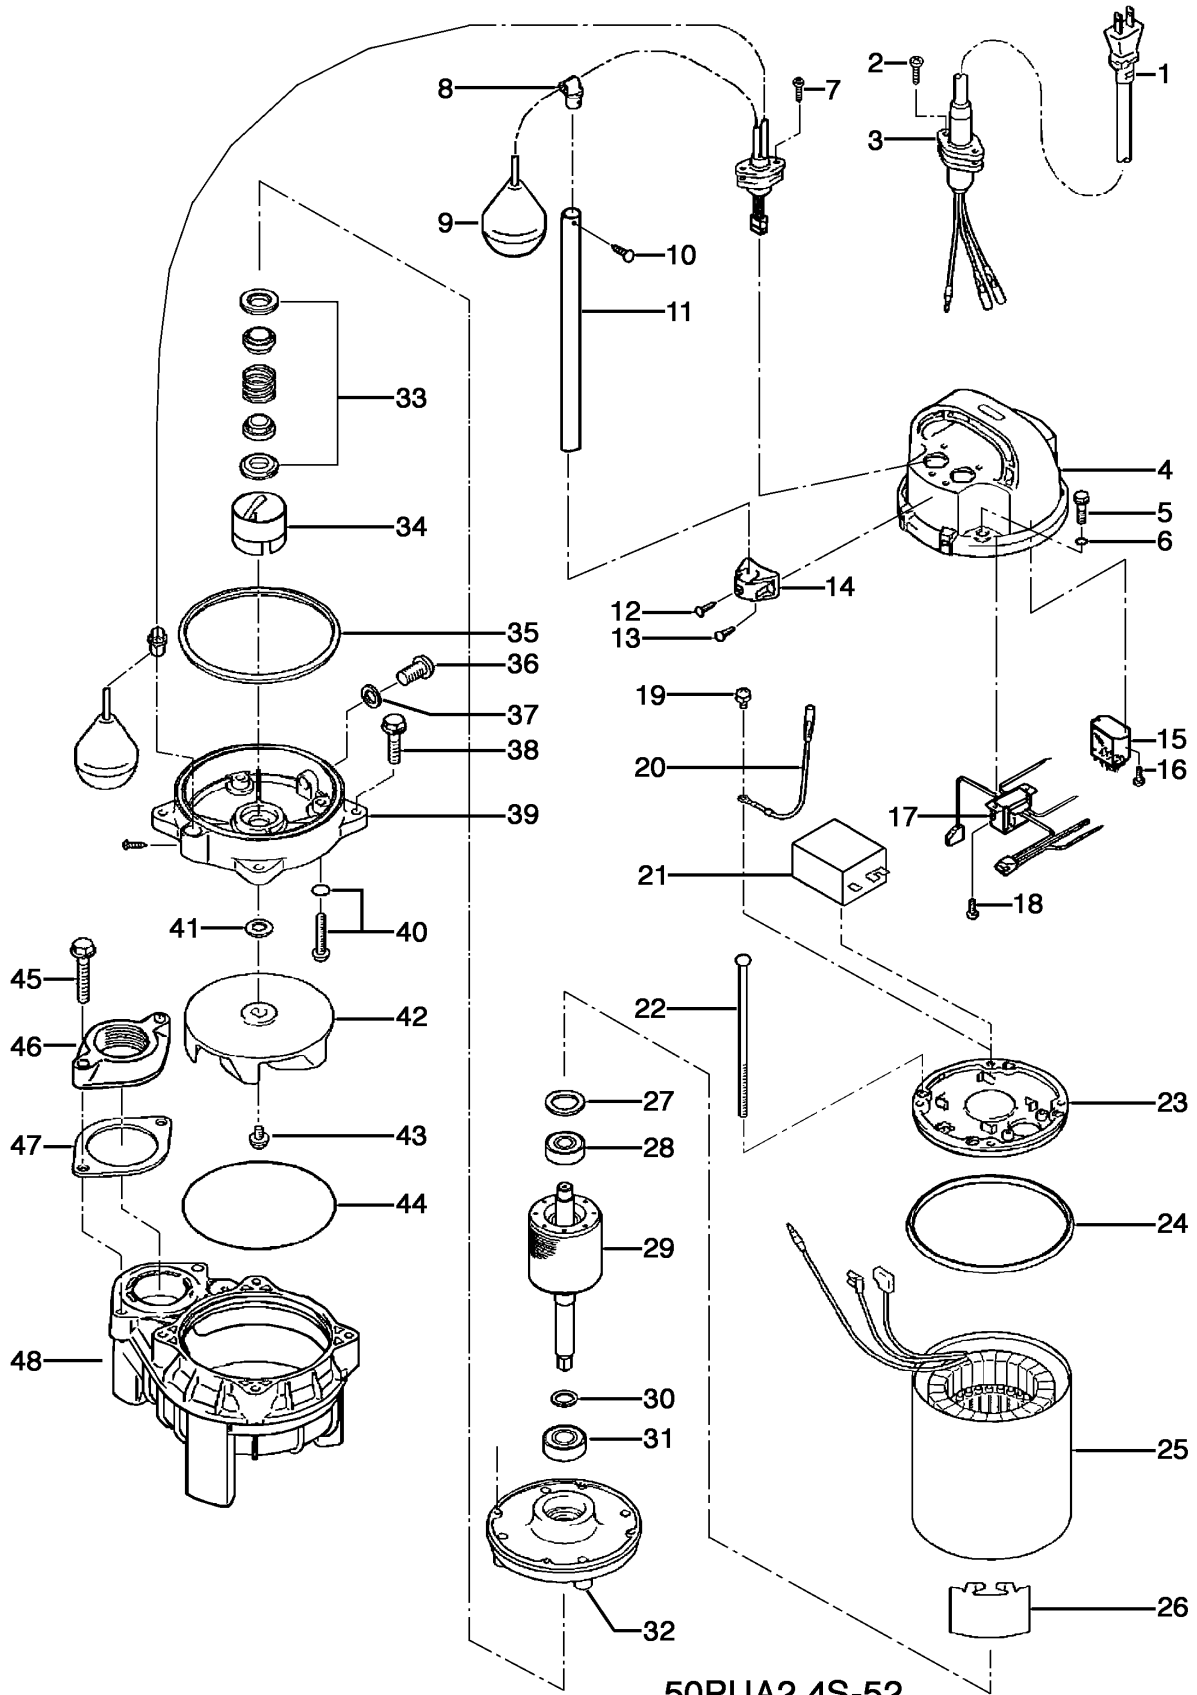

2019-01-11 V.20 / 1.11.2017

Pos.no	Item no.	Description	Quant.	UP
		Packing O-Ring Set	1	Price on req.
1	001-009-48	Cabletyre Cable Set (10m) 220/230/240V-50HZ(EUR) H07R-F3Cx1mm2 LBD(HAR)	1	Price on req.
2	143-146-18	Tapping Screw (w/Plain Washer) M5x20 SUS304 (EN X5CrNi18-10) Stainless Steel	2	Price on req.
3	003-190-10	Gland SUS316 (EN X5Cr-Ni-Mo17-12-2)	1	Price on req.
4	051-000-03	Head Cover Resin	1	Price on req.
5	140-000-07	Hex.Bolt (w/Plain Washer) M6x30(22L) SUS304 (EN X5CrNi18-10) Stainless Steel	4	Price on req.
6	122-004-18	O-Ring P-6 NBR	4	Price on req.
7	143-146-18	Tapping Screw (w/Plain Washer) M5x20 SUS304 (EN X5CrNi18-10) Stainless Steel	2	Price on req.
8	109-129-19	Float Support Bush d14 Rubber	2	Price on req.
9	106-482-14	Float Set AO2-2	1	Price on req.
10	143-143-15	Tapping Truss Screw M4x16(D=8) SUS304 (EN X5CrNi18-10) Stainless Steel	2	Price on req.
11	109-000-01	Float Support Pipe VP-14x250L(w/Hole, Black) VP	1	Price on req.
12	143-143-15	Tapping Truss Screw M4x16(D=8) SUS304 (EN X5CrNi18-10) Stainless Steel	1	Price on req.
13	143-174-15	Tapping Screw (w/Plain Washer) M4x14 SUS304 (EN X5CrNi18-10) Stainless Steel	2	Price on req.
14	109-000-20	Holder Resin	1	Price on req.
15	114-000-07	Relay Unit MC24A2-F	1	Price on req.
16	143-152-17	Tapping Truss Screw M3x8 SWCH	2	Price on req.
17	115-000-13	Transformer AI230/20-1 (T)	1	Price on req.
18	143-152-17	Tapping Truss Screw M3x8 SWCH	2	Price on req.
19	143-085-34	Pan Screw (w/Spring Washer) M4x6 C3604 (EN CuZn39Pb3)	1	Price on req.
20	009-000-01	Earth Terminal 2mm2x195L	1	Price on req.
21	076-000-08	Capacitor 220V-60HZ 12MF.440VAC	1	Price on req.
22	143-000-04	Pan Screw M5x118(20L) SWRM	4	Price on req.
23	050-000-02	Motor Bracket ADC	1	Price on req.
24	121-471-17	Packing d126.6xd135.6x6t NR	1	Price on req.
25	056-000-35	Stator (w/M. Frame) 110V-60Hz w/Miniature Protector	1	Price on req.
26	071-000-01	Collar 37L SECC	1	Price on req.
27	142-192-16	Wave Washer 6201(D=32,t=0.4) SK5	1	Price on req.
28	052-100-15	Bearing 6201ZZC3	1	Price on req.
29	055-000-18	Rotor w/Bearing	1	Price on req.
30	061-157-15	Bearing Collar d15.1xd21x1.6t Kaltgewalztes BlechC	1	Price on req.
31	052-101-16	Bearing 6202ZZC3	1	Price on req.
32	060-000-03	Bearing Housing ADC	1	Price on req.
33	025-000-80	Mechanical Seal W-14HC SSIC	1	Price on req.
34	030-000-01	Oil Lifter VANCS2 Type Resin	1	Price on req.
35	121-000-11	Packing For VANCS2 NBR	1	Price on req.
36	035-127-15	Oil Plug M10x15 SUS304 (EN X5CrNi18-10) Stainless Steel	1	Price on req.
37	121-246-11	Packing (Oil Plug) d10.3xd16x2t PE	1	Price on req.
38	140-000-03	Hex.Bolt (w/Plain Washer) M6x25 SUS304 (EN X5CrNi18-10)	4	Price on req.
39	029-000-01	Oil Casing VANCS2 Type Resin	1	Price on req.
40	143-000-26	Truss Screw (w/O-Ring) M6x20(P-5,NBR) SUS304 (EN X5CrNi18-10) Stainless Steel	4	Price on req.
41	142-354-18	Conical Spring Washer d11.2xd22.5x0.8t SUS304 (EN X5CrNi18-10) Stainless Steel	1	Price on req.
42	021-G28-21	Impeller Resin PPO+GF20	1	Price on req.
43	143-140-12	Truss Screw (w/Plain Washer) M6x12 SUS304 (EN X5CrNi18-10) Stainless Steel	1	Price on req.
44	122-000-07	O-Ring 122xd3.0 NBR	1	Price on req.
45	140-000-09	Hex.Bolt (w/Spring Washer) M8x45 SUS304 (EN X5CrNi18-10) Stainless Steel	2	Price on req.
46	048-000-07	Screwed Flange 50mm(P.C.90)For Stainless Steel Pump (Resin)	1	Price on req.
47	121-469-12	Packing d90xd58x2t NR	1	Price on req.
48	020-000-05	Pump Casing (40/50)PU2.25/.4/.75 Resin	1	Price on req.
	173-000-07	Packing & O-Ring Set	1	Price on req.
	##oilVG32	ml Turbine Oil ISO VG32	250	Price on req.

Exploded View 50PUA2.4S-52

50PUA2.4S-52