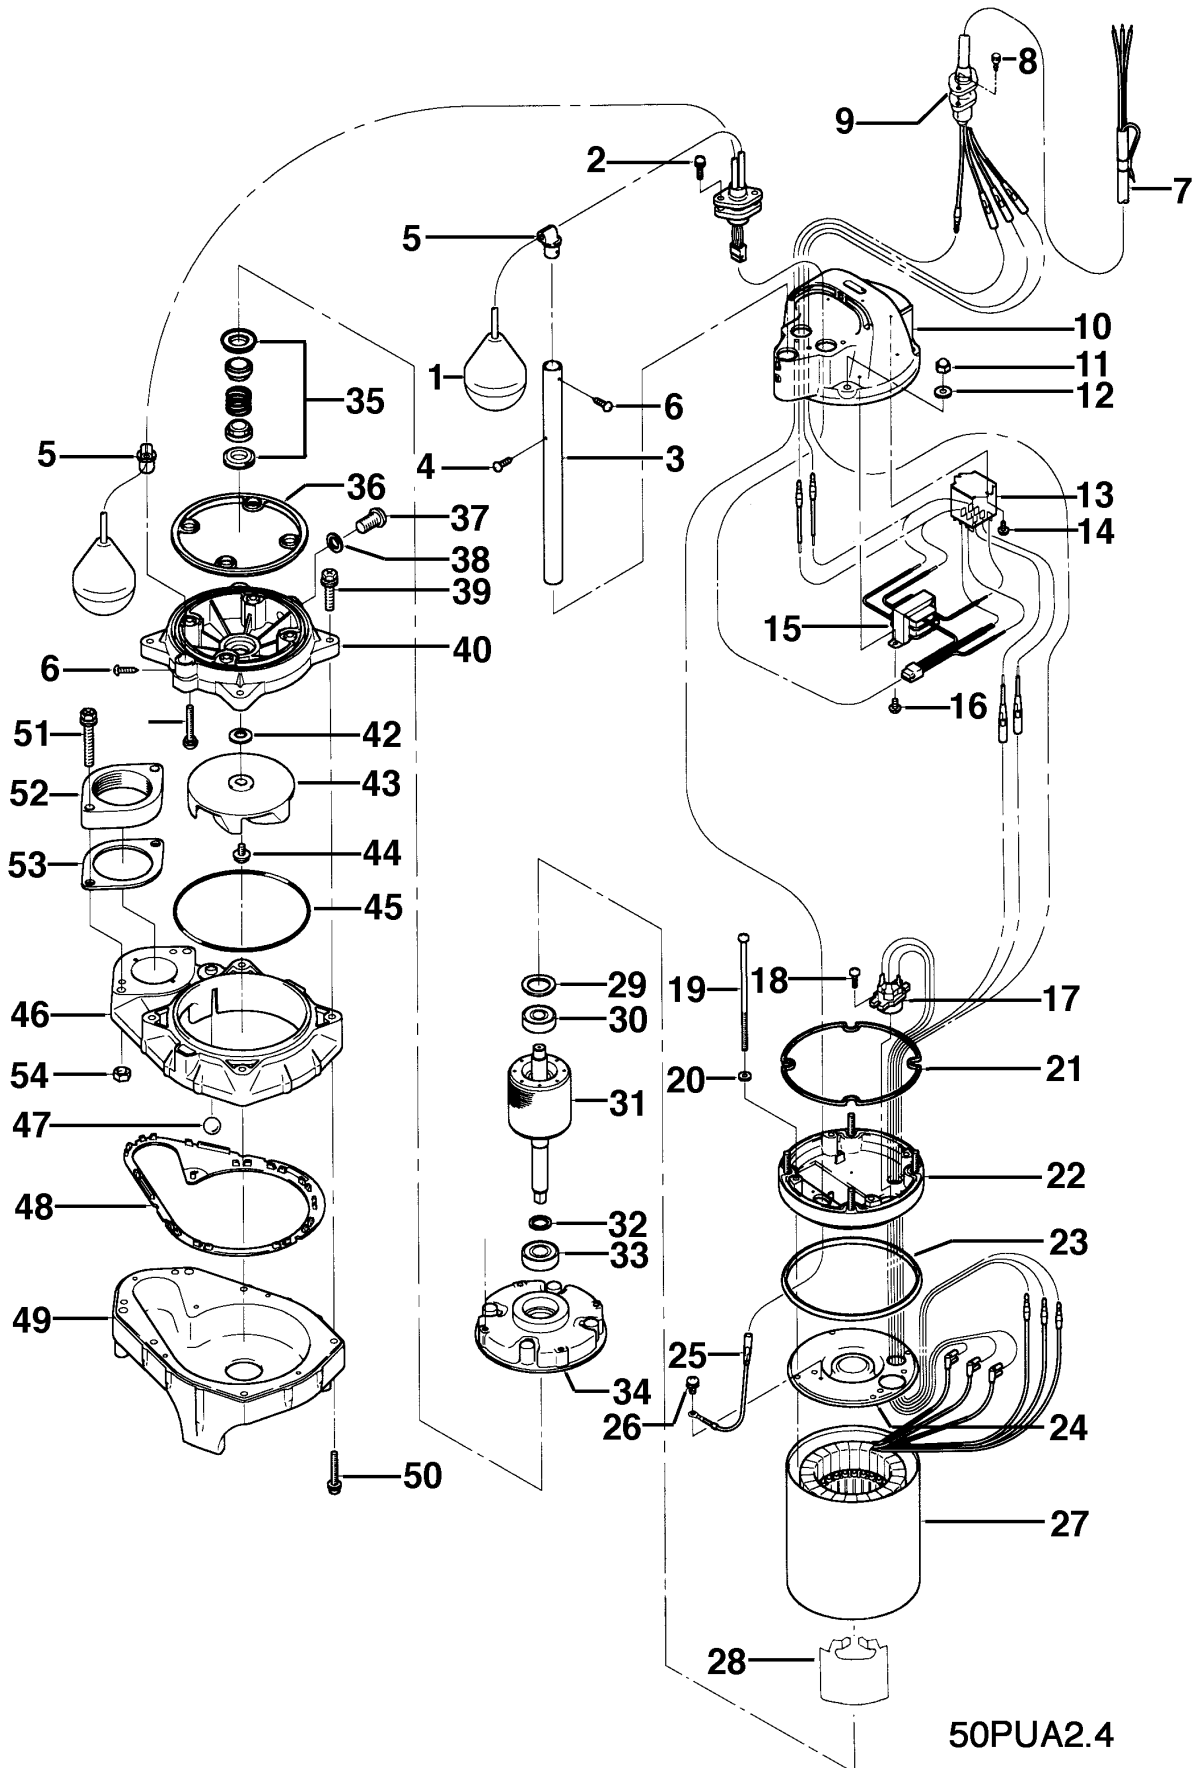

Pos.no	Item no.	Description	Quant.	UP
		Packing O-Ring Set	1	Price on req.
1	106-482-14	Float Set AO2-2	1	Price on req.
2	143-146-18	Tapping Screw (w/Plain Washer) M5x20 SUS304 (EN X5CrNi18-10) Stainless Steel	2	Price on req.
3	109-131-27	Float Support Pipe d14x250J PVC	1	Price on req.
4	143-143-15	Tapping Truss Screw M4x16(D=8) SUS304 (EN X5CrNi18-10) Stainless Steel	1	Price on req.
5	109-129-19	Float Support Bush d14 Rubber	2	Price on req.
6	143-143-15	Tapping Truss Screw M4x16(D=8) SUS304 (EN X5CrNi18-10) Stainless Steel	2	Price on req.
7	001-TEG-31	Cabletyre Cable Set (20m) H07RN-F4Cx1,5mm² with gland	1	Price on req.
7	M01-TEG-31	Cabletyre Cable Set (20m) NSSHÖU 4Cx1,5mm²	1	Price on req.
8	143-146-18	Tapping Screw (w/Plain Washer) M5x20 SUS304 (EN X5CrNi18-10) Stainless Steel	2	Price on req.
9	003-190-10	Gland SUS316 (EN X5Cr-Ni-Mo17-12-2)	1	Price on req.
10	051-223-12	Motor Head Cover Resin	1	Price on req.
11	141-029-18	Hex.Cap Nut M6 SUS304 (EN X5CrNi18-10) Stainless Steel	4	Price on req.
12	142-126-19	Plain Washer M6 SUS304 (EN X5CrNi18-10) Stainless Steel	4	Price on req.
13	114-000-08	Power Relay LY-3F(AC24V	1	Price on req.
14	143-152-17	Tapping Truss Screw M3x8 SWCH	2	Price on req.
15	115-127-16	Transformer T400/24	1	Price on req.
16	143-153-18	Tapping Truss Screw M3.5x8 SWCH	2	Price on req.
17	053-354-19	Motor Protector 380/400/415V-50HZ KA311-DPVL74 (T)	1	Price on req.
18	143-138-17	Cross-Recessed Pan Tapping Screw M4x12 (SWCH)	2	Price on req.
19	143-149-11	Pan Screw M5x153(20I) SWRM	4	Price on req.
20	142-112-25	Plain Washer M5 SPC	4	Price on req.
21	121-472-18	Packing P.C.125xd130x2.3t NR	1	Price on req.
22	082-102-10	Head Cover Spacer Resin	1	Price on req.
23	121-471-17	Packing d126.6xd135.6x6t NR	1	Price on req.
24	050-411-16	Motor Bracket SPC	1	Price on req.
25	009-187-12	Earth Terminal 1.25mm2x150L	1	Price on req.
26	143-085-34	Pan Screw (w/Spring Washer) M4x6 C3604 (EN CuZn39Pb3)	1	Price on req.
27	056-756-14	Stator (w/M. Frame) 440-60HZ	1	Price on req.
28	071-325-17	C 54I SECC	1	Price on req.
29	142-192-16	Wave Washer 6201(D=32,t=0.4) SK5	1	Price on req.
30	052-100-15	Bearing 6201ZZC3	1	Price on req.
31	055-692-18	Rotor w/Bearing	1	Price on req.
32	061-170-14	Bearing Collar d35.1xd46x2t SPCC	1	Price on req.
33	052-101-16	Bearing 6202ZZC3	1	Price on req.
34	060-400-13	Bearing Housing ADC	1	Price on req.
35	025-000-80	Mechanical Seal W-14HC SSIC	1	Price on req.
36	121-464-17	Packing VANCS NBR	1	Price on req.
37	035-127-15	Oil Plug M10x15 SUS304 (EN X5CrNi18-10) Stainless Steel	1	Price on req.
38	121-246-11	Packing (Oil Plug) d10.3xd16x2t PE	1	Price on req.
39	140-435-18	Hex.Bolt (w/Plain Washer) M6x30 SUS304 (EN X5CrNi18-10) Stainless Steel	4	Price on req.
40	029-300-15	Oil Casing VANCS Resin	1	Price on req.
41	143-139-18	Truss Screw (w/Polyethylene Washer) M6x40 SUS304 (EN X5CrNi18-10) Stainless Steel	4	Price on req.
42	142-354-18	Conical Spring Washer d11.2xd22.5x0.8t SUS304 (EN X5CrNi18-10) Stainless Steel	1	Price on req.
43	021-G28-21	Impeller Resin PPO+GF20	1	Price on req.
44	143-140-12	Truss Screw (w/Plain Washer) M6x12 SUS304 (EN X5CrNi18-10) Stainless Steel	1	Price on req.
45	122-452-15	O-Ring 130xd2.8 NBR	1	Price on req.
46	020-908-12	Pump Casing (Upper) PU/PN/PSH Resin	1	Price on req.
47	203-065-11	Valve d17 Glass	1	Price on req.
48	121-465-18	Packing VANCS (NBR)	1	Price on req.
49	020-921-11	Pump Casing (Lower) PU Resin	1	Price on req.
50	143-147-19	Pan Screw (w/Plain Washer) M6x40 SUS304 (EN X5CrNi18-10) Stainless Steel	6	Price on req.
51	140-436-19	Hex.Bolt (w/Plain Washer) M8x55SUS304 (EN X5CrNi18-10) Stainless Steel	2	Price on req.
52	048-000-07	Screwed Flange 50mm(P.C.90)For Stainless Steel Pump (Resin)	1	Price on req.
53	121-469-12	Packing d90xd58x2t NR	1	Price on req.
54	141-121-11	Hex.Nut M8(B=12) SUS304 (EN X5CrNi18-10) Stainless Steel	2	Price on req.
	173-501-18	Packing & O-Ring Set	1	Price on req.
	##oilVG32	ml Turbine Oil ISO VG32	250	Price on req.

Exploded View 50PUA2.4

50PUA2.4