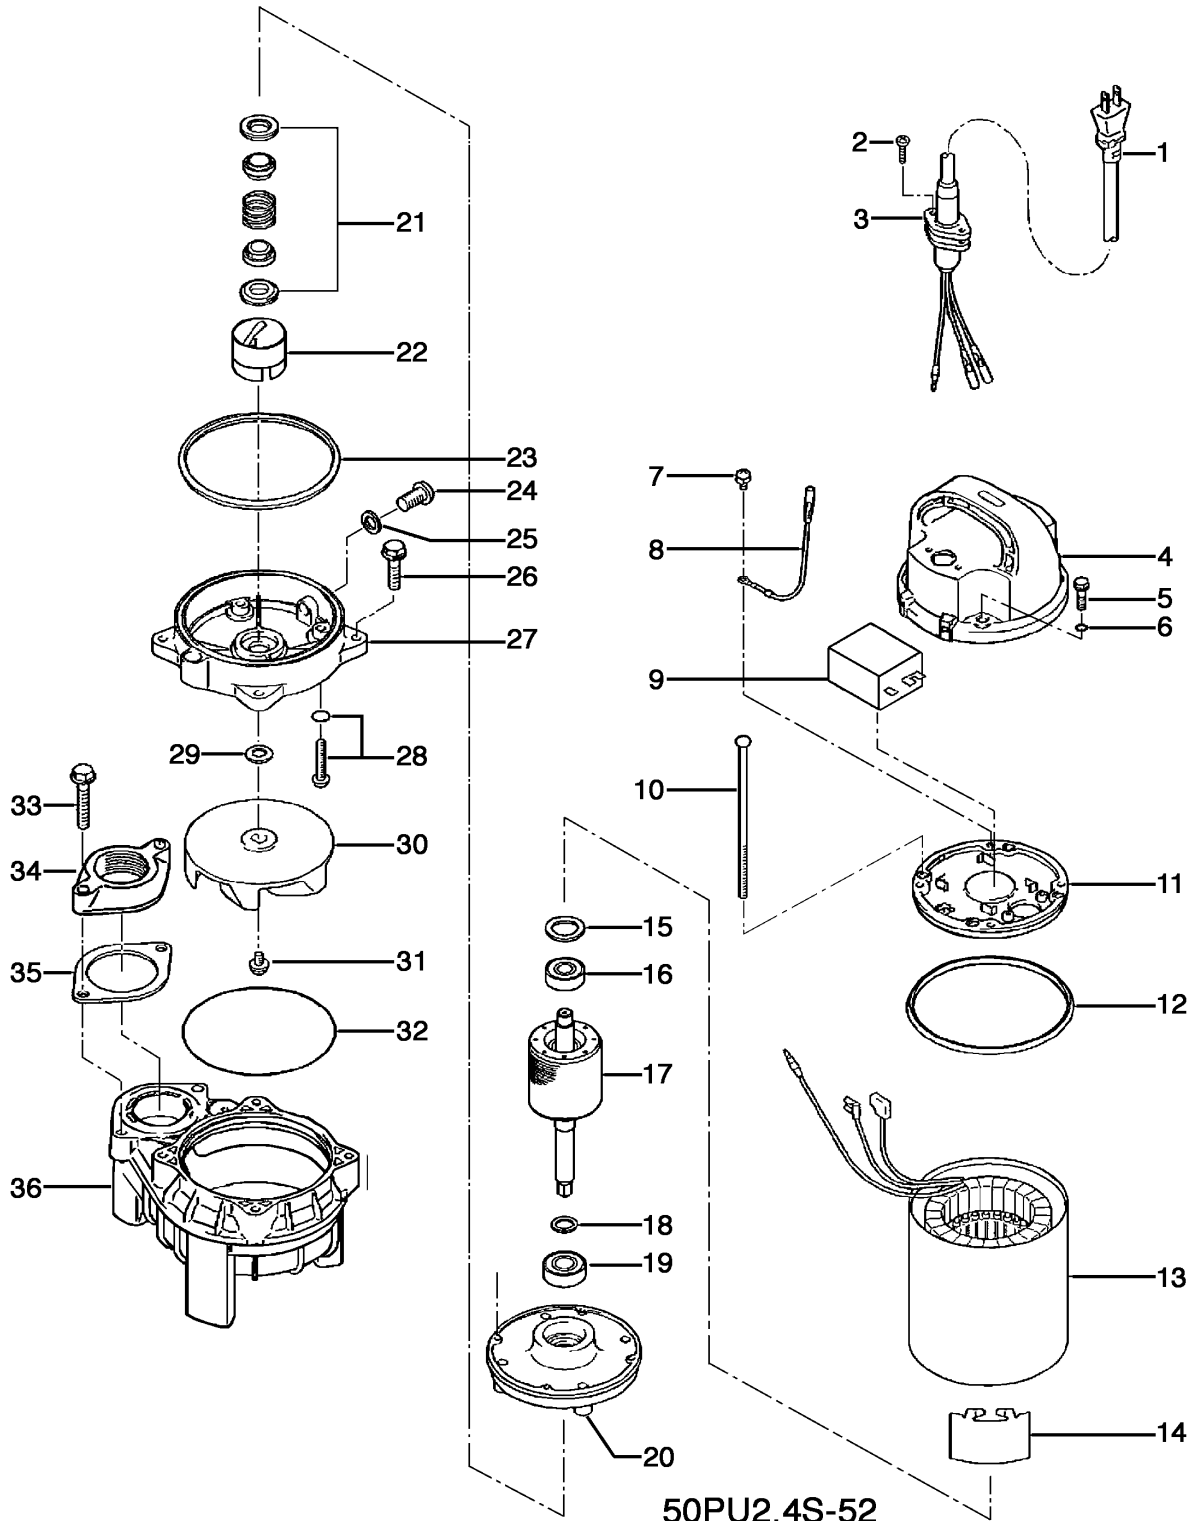

50PU2.4S-52

Kontroll-Nr. --

2019-01-10 V.20 / 1.11.2017

Pos.no	Item no.	Description	Quant.	UP
		Packing O-Ring Set	1	Price on req.
1	001-009-48	Cabletyre Cable Set (10m) 220/230/240V-50HZ(EUR) H07R-F3Cx1mm2 LBD(HAR)	1	Price on req.
2	143-146-18	Tapping Screw (w/Plain Washer) M5x20 SUS304 (EN X5CrNi18-10) Stainless Steel	2	Price on req.
3	003-190-10	Gland SUS316 (EN X5Cr-Ni-Mo17-12-2)	1	Price on req.
4	051-000-02	Head Cover Resin	1	Price on req.
5	140-000-07	Hex.Bolt (w/Plain Washer) M6x30(22L) SUS304 (EN X5CrNi18-10) Stainless Steel	4	Price on req.
6	122-004-18	O-Ring P-6 NBR	4	Price on req.
7	143-085-34	Pan Screw (w/Spring Washer) M4x6 C3604 (EN CuZn39Pb3)	1	Price on req.
8	009-187-12	Earth Terminal 1.25mm2x150L	1	Price on req.
9	076-000-08	Capacitor 220V-60HZ 12MF.440VAC	1	Price on req.
10	143-000-04	Pan Screw M5x18(20L) SWRM	4	Price on req.
11	050-000-02	Motor Bracket ADC	1	Price on req.
12	121-471-17	Packing d126.6xd135.6x6t NR	1	Price on req.
13	056-000-35	Stator (w/M. Frame) 110V-60Hz w/Miniature Protector	1	Price on req.
14	071-000-01	Collar 37L SECC	1	Price on req.
15	142-192-16	Wave Washer 6201(D=32,I=0.4) SK5	1	Price on req.
16	052-100-15	Bearing 6201ZZC3	1	Price on req.
17	055-000-18	Rotor w/Bearing	1	Price on req.
18	061-157-15	Bearing Collar d15.1xd21x1.6t Kaltgewalztes BlechC	1	Price on req.
19	052-101-16	Bearing 6202ZZC3	1	Price on req.
20	060-000-03	Bearing Housing ADC	1	Price on req.
21	025-000-80	Mechanical Seal W-14HC SSIC	1	Price on req.
22	030-000-01	Oil Lifter VANCS2 Type Resin	1	Price on req.
23	121-000-11	Packing For VANCS2 NBR	1	Price on req.
24	035-127-15	Oil Plug M10x15 SUS304 (EN X5CrNi18-10) Stainless Steel	1	Price on req.
25	121-246-11	Packing (Oil Plug) d10.3xd16x2t PE	1	Price on req.
26	140-000-03	Hex.Bolt (w/Plain Washer) M6x25 SUS304 (EN X5CrNi18-10)	4	Price on req.
27	029-000-01	Oil Casing VANCS2 Type Resin	1	Price on req.
28	143-000-26	Truss Screw (w/O-Ring) M6x20(P-5,NBR) SUS304 (EN X5CrNi18-10) Stainless Steel	4	Price on req.
29	142-354-18	Conical Spring Washer d11.2xd22.5x0.8t SUS304 (EN X5CrNi18-10) Stainless Steel	1	Price on req.
30	021-G28-21	Impeller Resin PPO+GF20	1	Price on req.
31	143-140-12	Truss Screw (w/Plain Washer) M6x12 SUS304 (EN X5CrNi18-10) Stainless Steel	1	Price on req.
32	122-000-07	O-Ring 122xd3.0 NBR	1	Price on req.
33	140-000-09	Hex.Bolt (w/Spring Washer) M8x45 SUS304 (EN X5CrNi18-10) Stainless Steel	2	Price on req.
34	048-000-07	Screwed Flange 50mm(P.C.90)For Stainless Steel Pump (Resin)	1	Price on req.
35	121-469-12	Packing d90xd58x2t NR	1	Price on req.
36	020-000-05	Pump Casing (40/50)PU2.25/.4/.75 Resin	1	Price on req.
	173-000-07	Packing & O-Ring Set	1	Price on req.
	##oilVG32	ml Turbine Oil ISO VG32	250	Price on req.

Exploded View 50PU2.4S-52

50PU2.4S-52