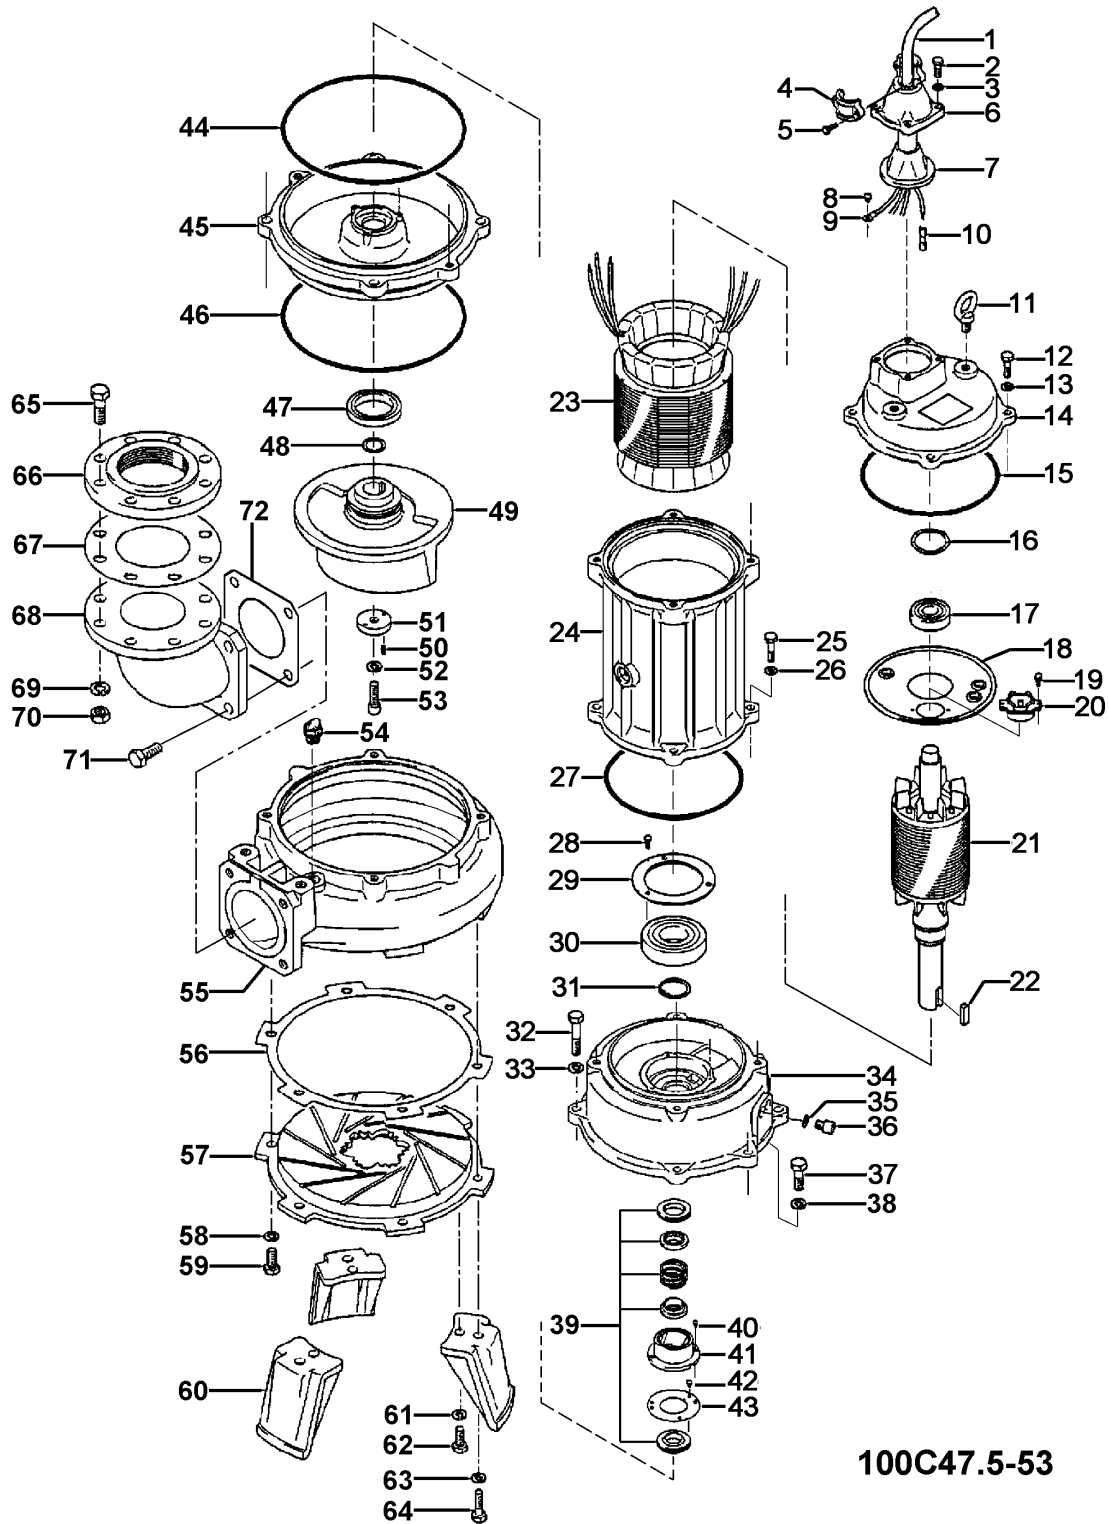

Exploded View

100C47.5-53

100C47.5-53