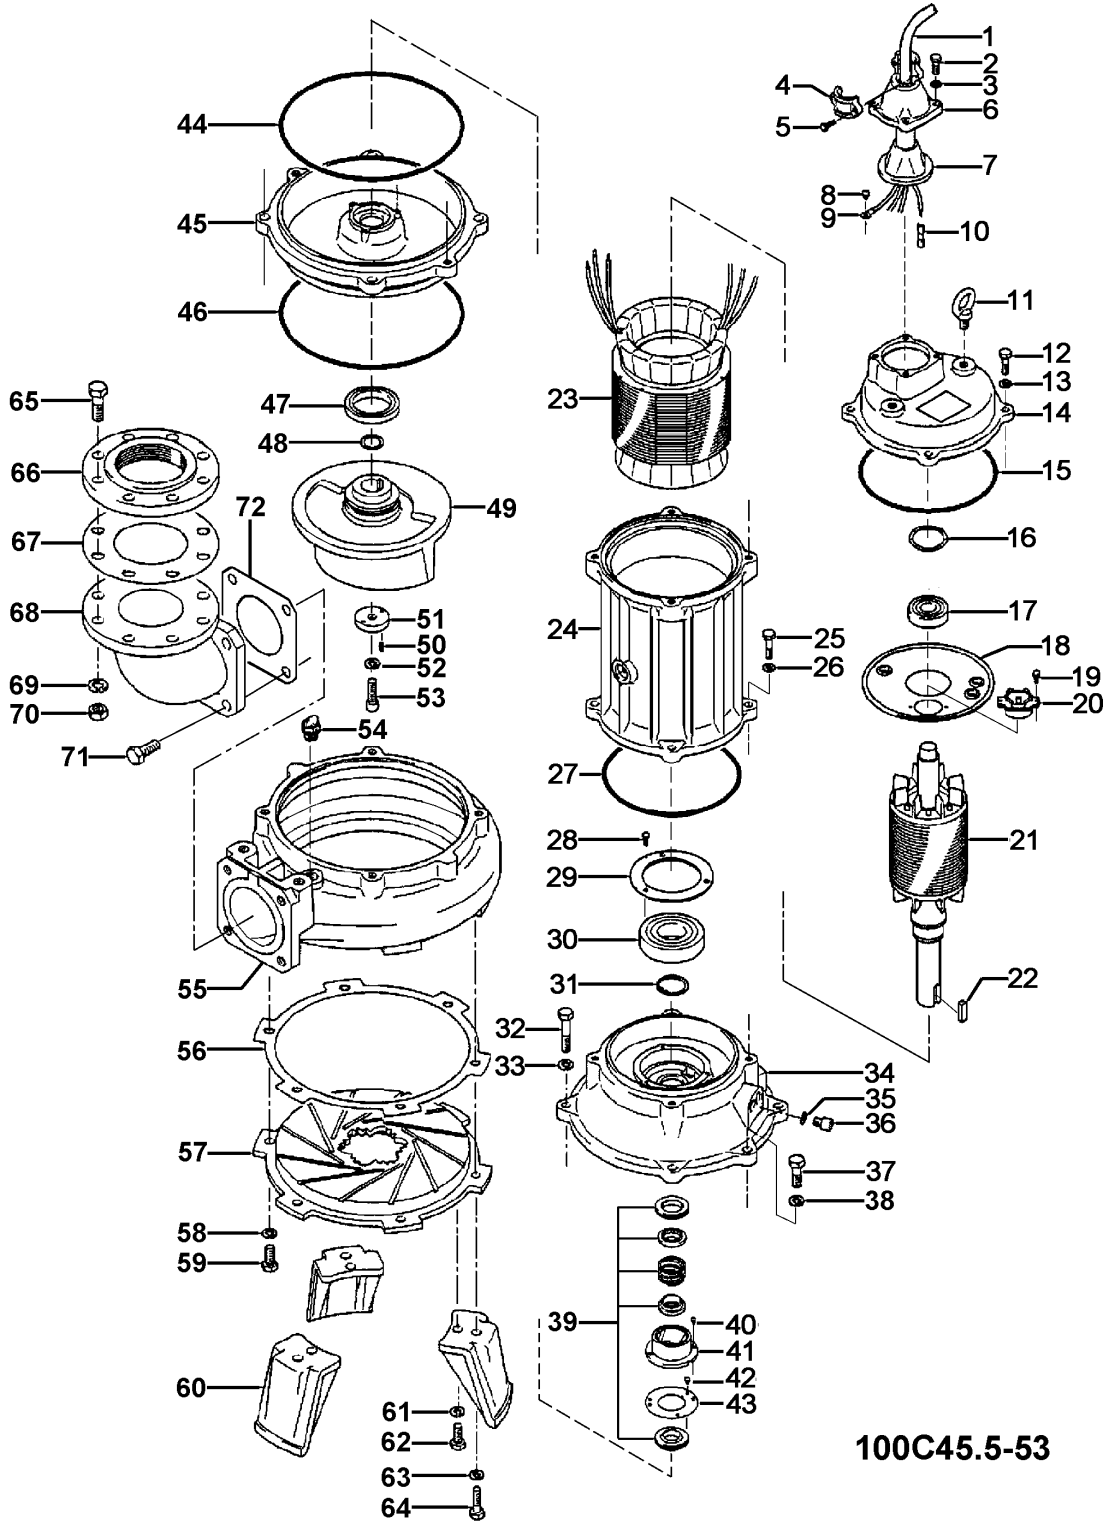

Exploded View 100C45.5-53

100C45.5-53