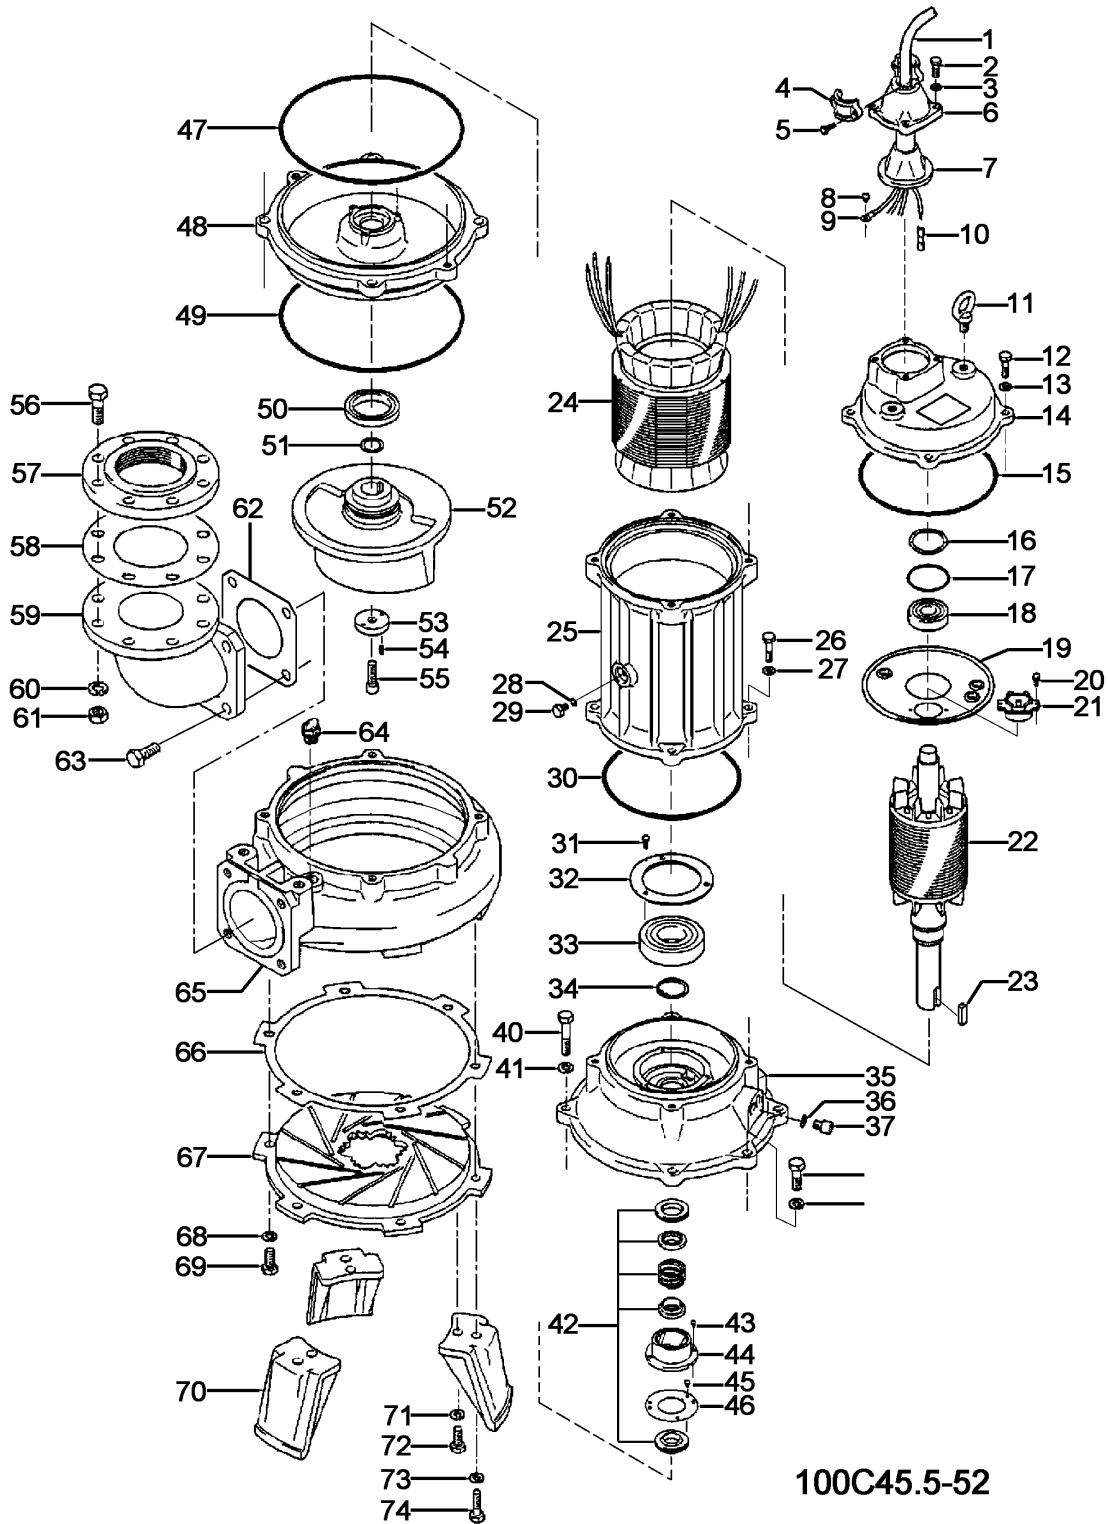

Pos.no	Item no.	Description	Quant.	UP
		Dichtungs-Oring-Satz	1	Price on req.
1	001-TEG-09	Cabletyre Cable Set (20m) H07RN-F4Cx2,5mm² without stuffing box	1	Price on req.
	M01-TEG-09	Cabletyre Cable Set (20m) NSSHÖU 4Cx2,5mm²	1	Price on req.
2	140-065-10	Hex.Bolt M8x25 SUS304	4	Price on req.
3	142-163-21	Spring Washer M8 SUS316 (DIN 1.4401) Stainless Steel	4	Price on req.
4	070-107-18	Cable Clamp FC	1	Price on req.
5	140-035-27	Hex.Bolt M6x20 SUS304 (EN X5CrNi18-10) Stainless Steel	2	Price on req.
6	006-126-14	Stuffing Box No.2 FC	1	Price on req.
7	008-136-13	Mould Cover KR2-1 CR	1	Price on req.
8	143-085-34	Pan Screw (w/Spring Washer) M4x6 C3604 (EN CuZn39Pb3)	1	Price on req.
9	009-122-19	Terminal R-3.5-4 CU	1	Price on req.
10	009-275-18	Compression type Terminal TGNB-5.5(Insulated) CU	3	Price on req.
11	072-102-48	Eye Bolt M12 SS	2	Price on req.
12	140-078-19	Hex.Bolt M10x30 SUS304	4	Price on req.
13	142-164-19	Spring Washer M10 SUS304	4	Price on req.
14	050-435-16	Motor Bracket FC	1	Price on req.
15	122-151-11	O-Ring G-205 (NBR)	1	Price on req.
16	142-000-07	Wave Washer #6305(d62) SK-5	1	Price on req.
17	122-244-12	O-Ring 61.4xd3.1 NBR	1	Price on req.
18	052-108-13	Bearing 6305ZC3	1	Price on req.
19	058-184-11	Lead Wire Protection Plate d90xd224x1.6t SPHC	1	Price on req.
20	143-126-12	Pan Screw (w/Spring Washer/Plain Washer) M4x12 SWRM	2	Price on req.
21	053-222-17	Motor Protector 380/400/415V-50HZ KA314-HMXL00 (H.C)	1	Price on req.
22	055-000-67	Rotor	1	Price on req.
23	147-067-16	Impeller Key 10x8x32l Stainless Steel	1	Price on req.
24	056-C12-13	Stator 380/400/415V-50HZ	1	Price on req.
25	064-547-15	Motor Frame FC	1	Price on req.
26	140-079-10	Hex.Bolt M10x40 SUS304 (EN X5Cr18-10)	4	Price on req.
27	142-164-19	Spring Washer M10 SUS304	4	Price on req.
28	122-006-10	O-Ring P-8 NBR	1	Price on req.
29	144-550-12	Stator Set Bolt M8x12.5 SUS304 (EN X5CrNi18-10) Stainless Steel	1	Price on req.
30	122-151-11	O-Ring G-205 (NBR)	1	Price on req.
31	140-032-37	Hex.Bolt M6x15 SWRM	3	Price on req.
32	062-223-16	Bearing Fixing Plate d92xd130x4.5t SS	1	Price on req.
33	052-112-10	Bearing 6309ZC3	1	Price on req.
34	146-027-11	Retaining Ring C45 SK5	1	Price on req.
35	060-429-18	Bearing Housing FC	1	Price on req.
36	121-247-12	Packing d12.3xd18x2l PE	2	Price on req.
37	035-113-18	Oil Plug M12x14 SUS304	2	Price on req.
38	140-099-16	Hex.Bolt M12x40 SUS304	2	Price on req.
39	142-165-10	Spring Washer M12 SUS304	2	Price on req.
40	140-104-15	Hex.Bolt M12x65 SUS304 (EN X5CrNi18-10) Stainless Steel	4	Price on req.
41	142-165-10	Spring Washer M12 SUS304	4	Price on req.
42	025-001-11	Mechanical Seal H-35A SiC+CCBN	1	Price on req.
43	143-070-23	Pan Screw M5x6 SWRM	2	Price on req.
44	030-156-18	Oil Lifter H-35(A)(T) Resin	1	Price on req.
45	143-070-10	Pan Screw M5x6 SWRM	3	Price on req.
46	030-150-12	Seal Stopper H-35(A)(T) SPCC	1	Price on req.
47	122-159-19	O-Ring (Bra.Housing/O.Casing) G-280(279.3xd5.7) NBR	1	Price on req.
48	029-187-14	Oil Casing 100-5.5/7.5-4B2 FC	1	Price on req.
49	122-159-19	O-Ring (Brq.Housing/O.Casing) G-280(279.3xd5.7) NBR	1	Price on req.
50	026-115-12	Oil Seal TC-608212 NBR	1	Price on req.
51	040-124-18	Impeller Shim d25.2xd34x0.3t SUS304 (EN X5CrNi18-10) Stainless Steel	1	Price on req.
52	021-807-13	Impeller (50HZ) 50Hz FC	1	Price on req.
53	142-202-10	Impeller Fixing Washer d13xd50x15t SUS304 (EN X5CrNi18-10) Stainless Steel	1	Price on req.
54	144-293-27	Hex.Socket Set Screw M6x12 SUS304 (EN X5CrNi18-10) Stainless Steel	2	Price on req.
55	140-303-16	Hex. Socket Cap Bolt M12x40 SUS304 (EN X5CrNi18-10) Stainless Steel	1	Price on req.
56	140-130-36	Hex.Bolt M16x70 SWRM	8	Price on req.
56	140-129-32	Hex.Bolt M16x65 SWRM	8	Price on req.
57	048-000-40	Screwed Flange JIS10Kx100mm FC	1	Price on req.
57	048-000-39	Screwed Flange JIS10Kx80mm(PT) Grey Iron Casting	1	Price on req.
58	121-106-34	Packing JIS10Kx100mm NR	1	Price on req.
58	121-105-33	Packing JIS10Kx80mm NR	1	Price on req.
59	037-000-32	Discharge Bend(For 100mm)100x100mm(S-4) FC	1	Price on req.
59	037-155-18	Discharge Bend 100x80mm(S-4B) FC	1	Price on req.
60	142-166-37	Spring Washer M16 SWRH	8	Price on req.
61	141-008-11	Hex.Nut M16 SUS304 (EN X5CrNi18-10)	8	Price on req.
62	121-153-10	Packing 160mm2(P.C.165) NBR	1	Price on req.
63	140-124-11	Hex.Bolt M16x40 SUS304 (EN X5Cr18-10)	4	Price on req.
64	046-107-13	Air Release Valve PT-1/2 Nylon	1	Price on req.
65	020-531-23	Pump Casing 100-5.5/7.5-4B2 FC	1	Price on req.
66	120-102-11	Packing (S.Cover) d301xd328x0.3t PE	1	Price on req.
67	022-330-26	Suction Cover 55/110-CE2 FCD	1	Price on req.
68	142-165-10	Spring Washer M12 SUS304	3	Price on req.
69	140-097-14	Hex.Bolt M12x30 SUS304	3	Price on req.
70	023-288-18	Pump Stand 55/110-CE2 FC	3	Price on req.
71	142-165-10	Spring Washer M12 SUS304	3	Price on req.
72	140-097-14	Hex.Bolt M12x30 SUS304	3	Price on req.
73	142-165-10	Spring Washer M12 SUS304	3	Price on req.
74	140-099-16	Hex.Bolt M12x40 SUS304	3	Price on req.

Exploded View 100C45.5-52

100C45.5-52