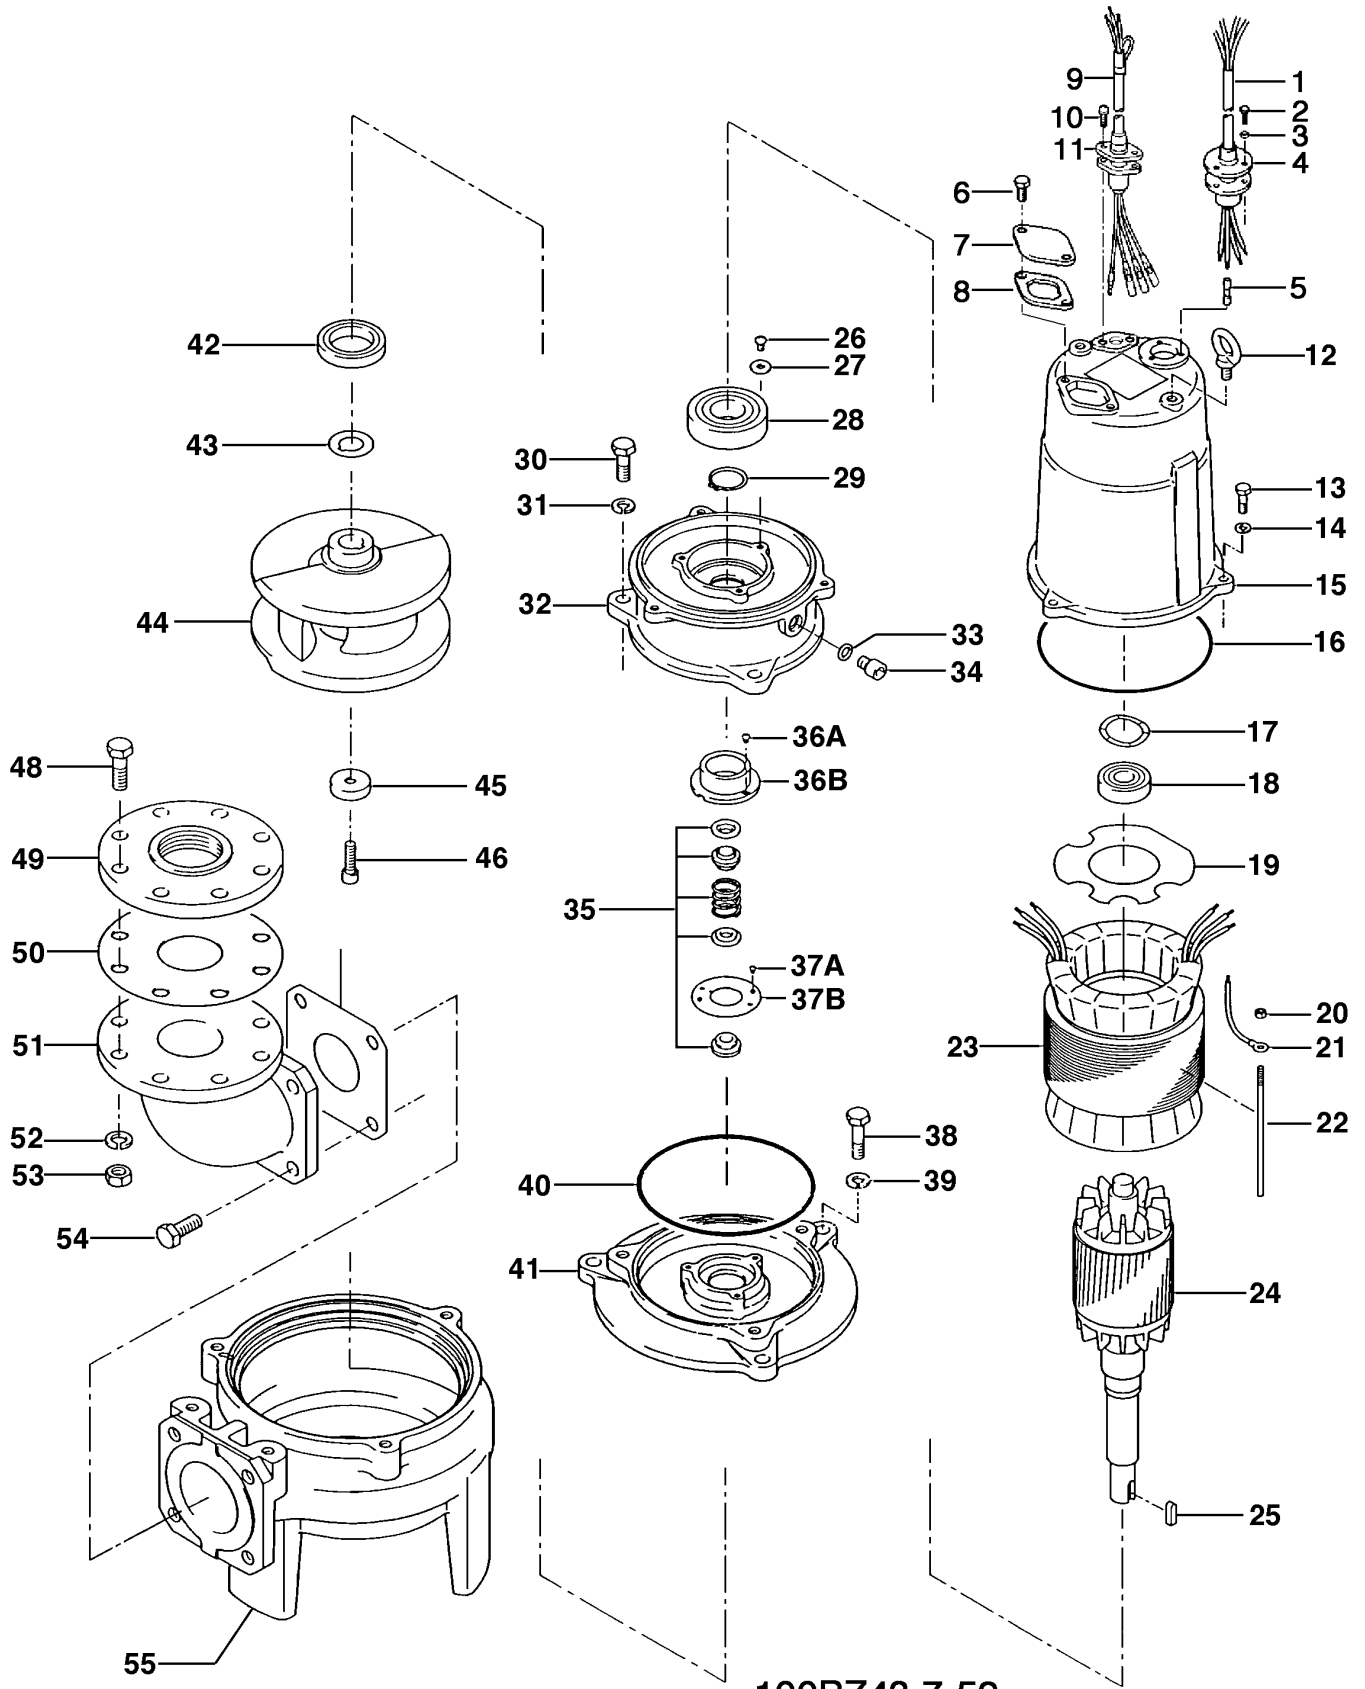

Pos.no	Item no.	Description	Quant.	UP
		Dichtungs-Oring-Satz	1	Price on req.
1	001-TEG-21	Cabtyre Cable Set (10m) H07RN-F4Cx1,5mm² with gland	1	Price on req.
1	M01-TEG-21	Cabtyre Cable Set (10m) NSSHÖU 4Cx1,5mm²	1	Price on req.
	061-TEG-07	Cable Repair Kit	1	Price on req.
2	140-021-17	Hex.Bolt M5x20 SUS304 (EN X5CrNi18-10)	3	Price on req.
3	142-422-18	Seal Washer PM-5 SUS+NBR	3	Price on req.
4	003-111-20	Gland SUS304 (EN X5CrNi18-10)	1	Price on req.
5	009-275-18	Compression type Terminal TGNB-5.5(Insulated) CU	4	Price on req.
6	140-052-17	Hex.Bolt M8x16 SUS304	2	Price on req.
7	127-107-17	Protector Fixing Plate 22/37-BE2 SUS304 (EN X5CrNi18-10)	1	Price on req.
8	121-446-13	Packing 22/37-BE2 NBR	1	Price on req.
9	T01-TEG-98	Cabtyre Cable Set (10m) H07RN-F 3Cx1,5mm²	1	Price on req.
10	140-427-17	Hex.Bolt (w/Plain Washer) M5x15 SUS304 (EN X5CrNi18-10)	2	Price on req.
11	003-190-10	Gland SUS316 (EN X5Cr-Ni-Mo17-12-2)	2	Price on req.
12	072-100-20	Eye Bolt M10 SUS304	2	Price on req.
13	140-055-10	Hex.Bolt M8x25 SUS304	3	Price on req.
14	142-163-21	Spring Washer M8 SUS316 (DIN 1.4401) Stainless Steel	3	Price on req.
15	064-000-17	Motor Frame FC	1	Price on req.
16	122-333-19	O-Ring 170xd3.1 NBR	1	Price on req.
17	142-196-10	Wave Washer 6205/6304 SK5	1	Price on req.
18	052-188-17	Bearing (w/O-ring) AC-6304ZZC3	1	Price on req.
19	058-000-46	Lead Wire Protection Plate d66xd148x1.6t Bakelite	1	Price on req.
20	141-004-33	Hex.Nut M6 SWRM	1	Price on req.
21	009-159-15	Terminal R-2-6 CU	1	Price on req.
22	129-003-18	Stopper M6x160(11/20) SS	1	Price on req.
23	056-001-99	Stator	1	Price on req.
23A	053-	Motor Protector	1	Price on req.
24	055-002-77	Rotor	1	Price on req.
25	147-066-15	Impeller Key 10x8x22L SUS420 (EN X30Cr13)	1	Price on req.
26	143-042-13	Pan Screw M6x10 SWRM	1	Price on req.
27	062-196-19	Bearing Fixing Washer d8xd20.5x2.3t SS	1	Price on req.
28	052-112-10	Bearing 6309ZZC3	1	Price on req.
29	146-027-11	Retaining Ring C45 SK5	1	Price on req.
30	140-098-15	Hex.Bolt M12x35 SUS304	1	Price on req.
31	142-165-10	Spring Washer M12 SUS304	1	Price on req.
32	060-375-18	Bearing Housing Grey Iron Casting	1	Price on req.
33	121-247-12	Packing d12.3xd18x2t PE	1	Price on req.
34	035-113-18	Oil Plug M12x14 SUS304	1	Price on req.
35	025-001-11	Mechanical Seal H-35A SiC+CCBN	1	Price on req.
36A	143-070-23	Pan Screw M5x6 SWRM	1	Price on req.
36B	030-156-18	Oil Lifter H-35(A)(T) Resin	1	Price on req.
37A	143-070-10	Pan Screw M5x6 SWRM	1	Price on req.
37B	030-150-12	Seal Stopper H-35(A)(T) SPCC	1	Price on req.
38	140-098-15	Hex.Bolt M12x35 SUS304	1	Price on req.
39	142-165-10	Spring Washer M12 SUS304	1	Price on req.
40	122-246-14	O-Ring (Bra.Housing/O.Casing) 180xd3.1 NBR	1	Price on req.
41	029-260-12	Oil Casing 80-3.7-4BG Grey Iron Casting	1	Price on req.
42	026-143-19	Oil Seal TC-507212 NBR	1	Price on req.
43	040-113-14	Impeller Shim d32.5xd48x0.3t SUS304 (EN X5CrNi18-10)	1	Price on req.
44	021-M81-14	Impeller (50Hz) 80BZ43.7-52 Grey Iron Casting	1	Price on req.
45	142-366-13	Impeller Fixing Washer d20xd40x16l SUS304 (EN X5CrNi18-10)	1	Price on req.
46	140-300-13	Hex.Socket Cap Bolt M12x25 SUS304 (EN X5CrNi18-10)	1	Price on req.
47	121-152-19	Packing 145mm2(P.C.145) NBR	1	Price on req.
48	140-130-36	Hex.Bolt M16x70 SWRM	1	Price on req.
49	048-000-40	Screwed FlangeJIS10Kx100mm FC	1	Price on req.
50	121-106-34	Packing JIS10Kx100mm NR	1	Price on req.
51	037-170-19	Discharge Bend 80x100mm FC	1	Price on req.
52	142-166-37	Spring Washer M16 SWRH	1	Price on req.
53	141-008-11	Hex.Nut M16 SUS304 (EN X5CrNi18-10)	1	Price on req.
54	140-124-11	Hex.Bolt M16x40 SUS304 (EN X5Cr18-10)	1	Price on req.
55	020-A46-26	Pump Casing 80BUL43.7-50/60 Grey Iron Casting	1	Price on req.
	173-555-17	Packing & O-Ring Set	1	Price on req.
	##oilVG32	ml Turbine Oil ISO VG32	1450	Price on req.

Exploded View 100BZ43.7-52

100BZ43.7-52