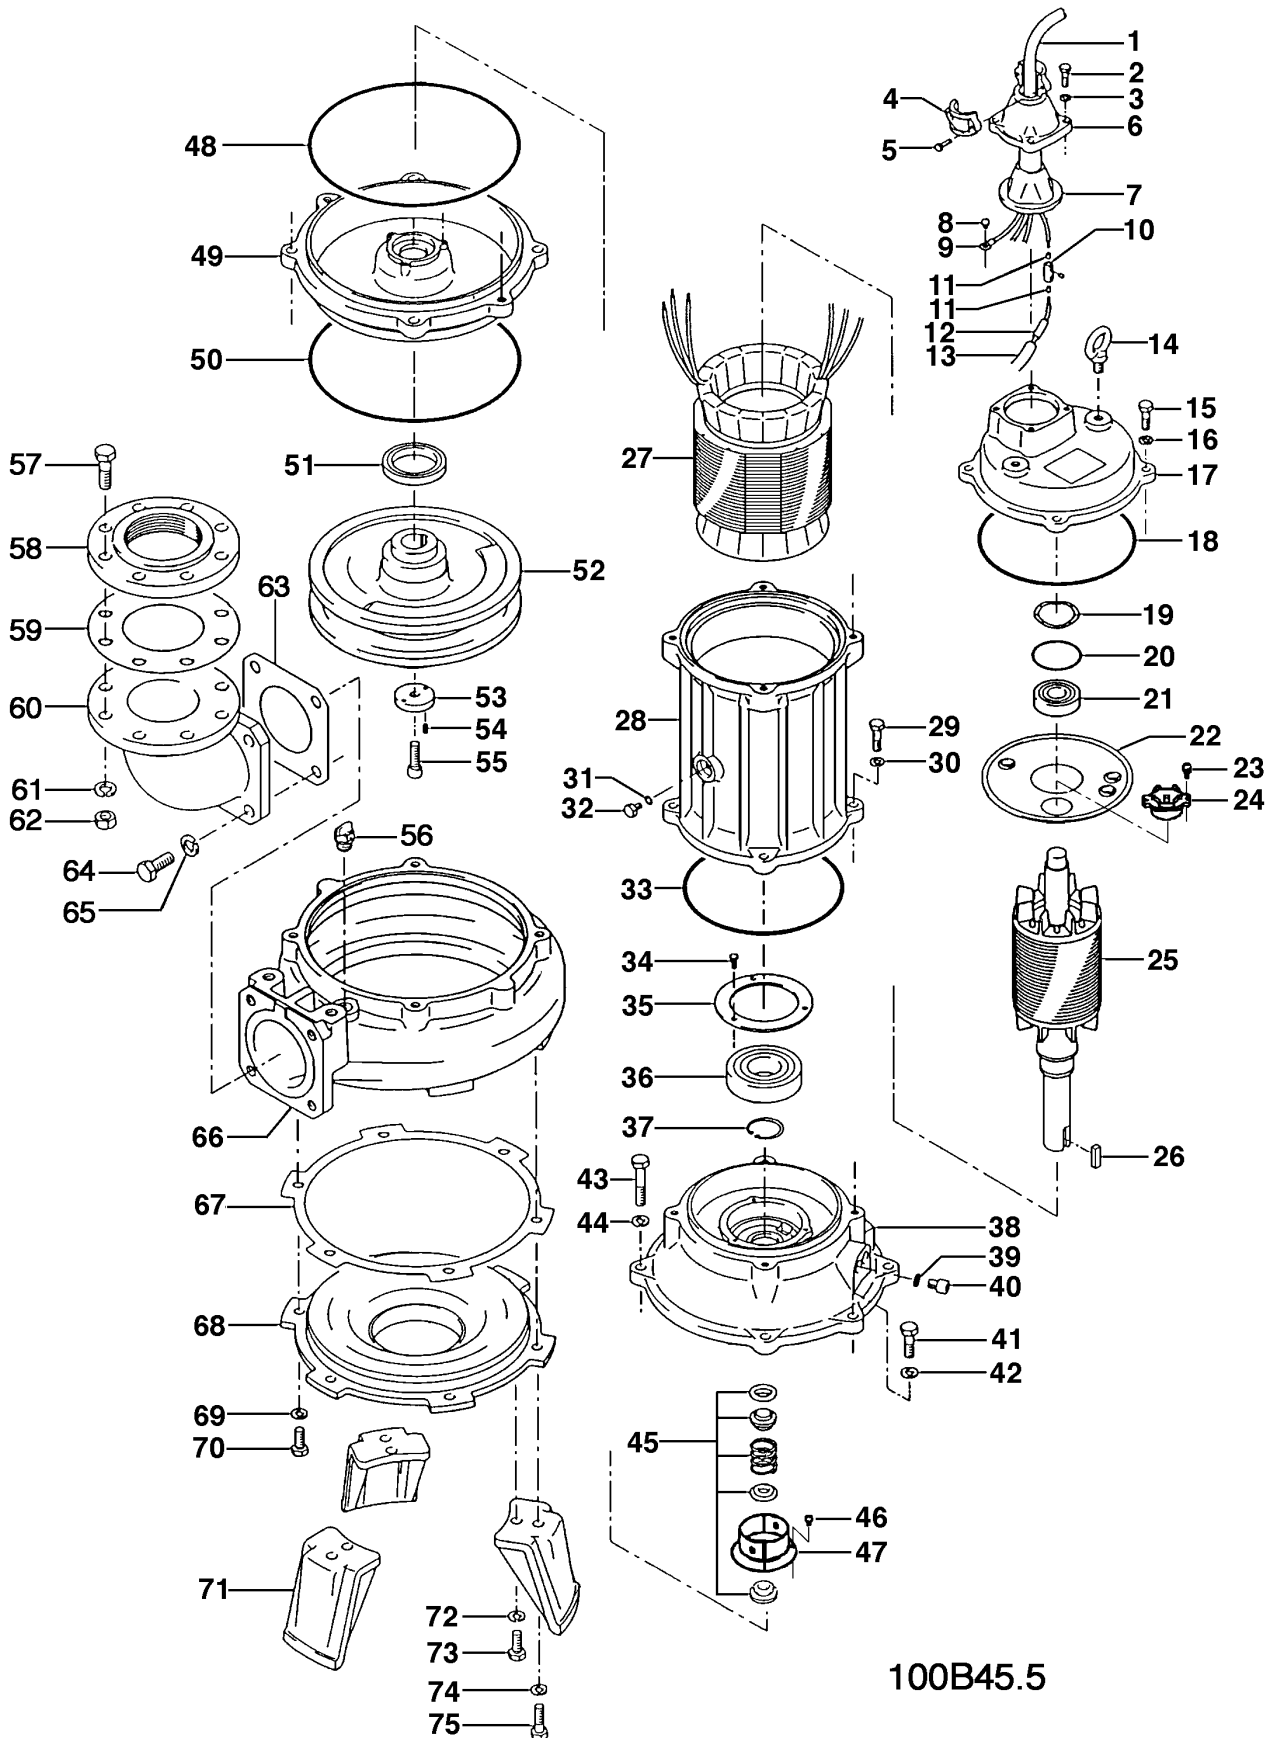

Exploded View 100B45.5

100B45.5