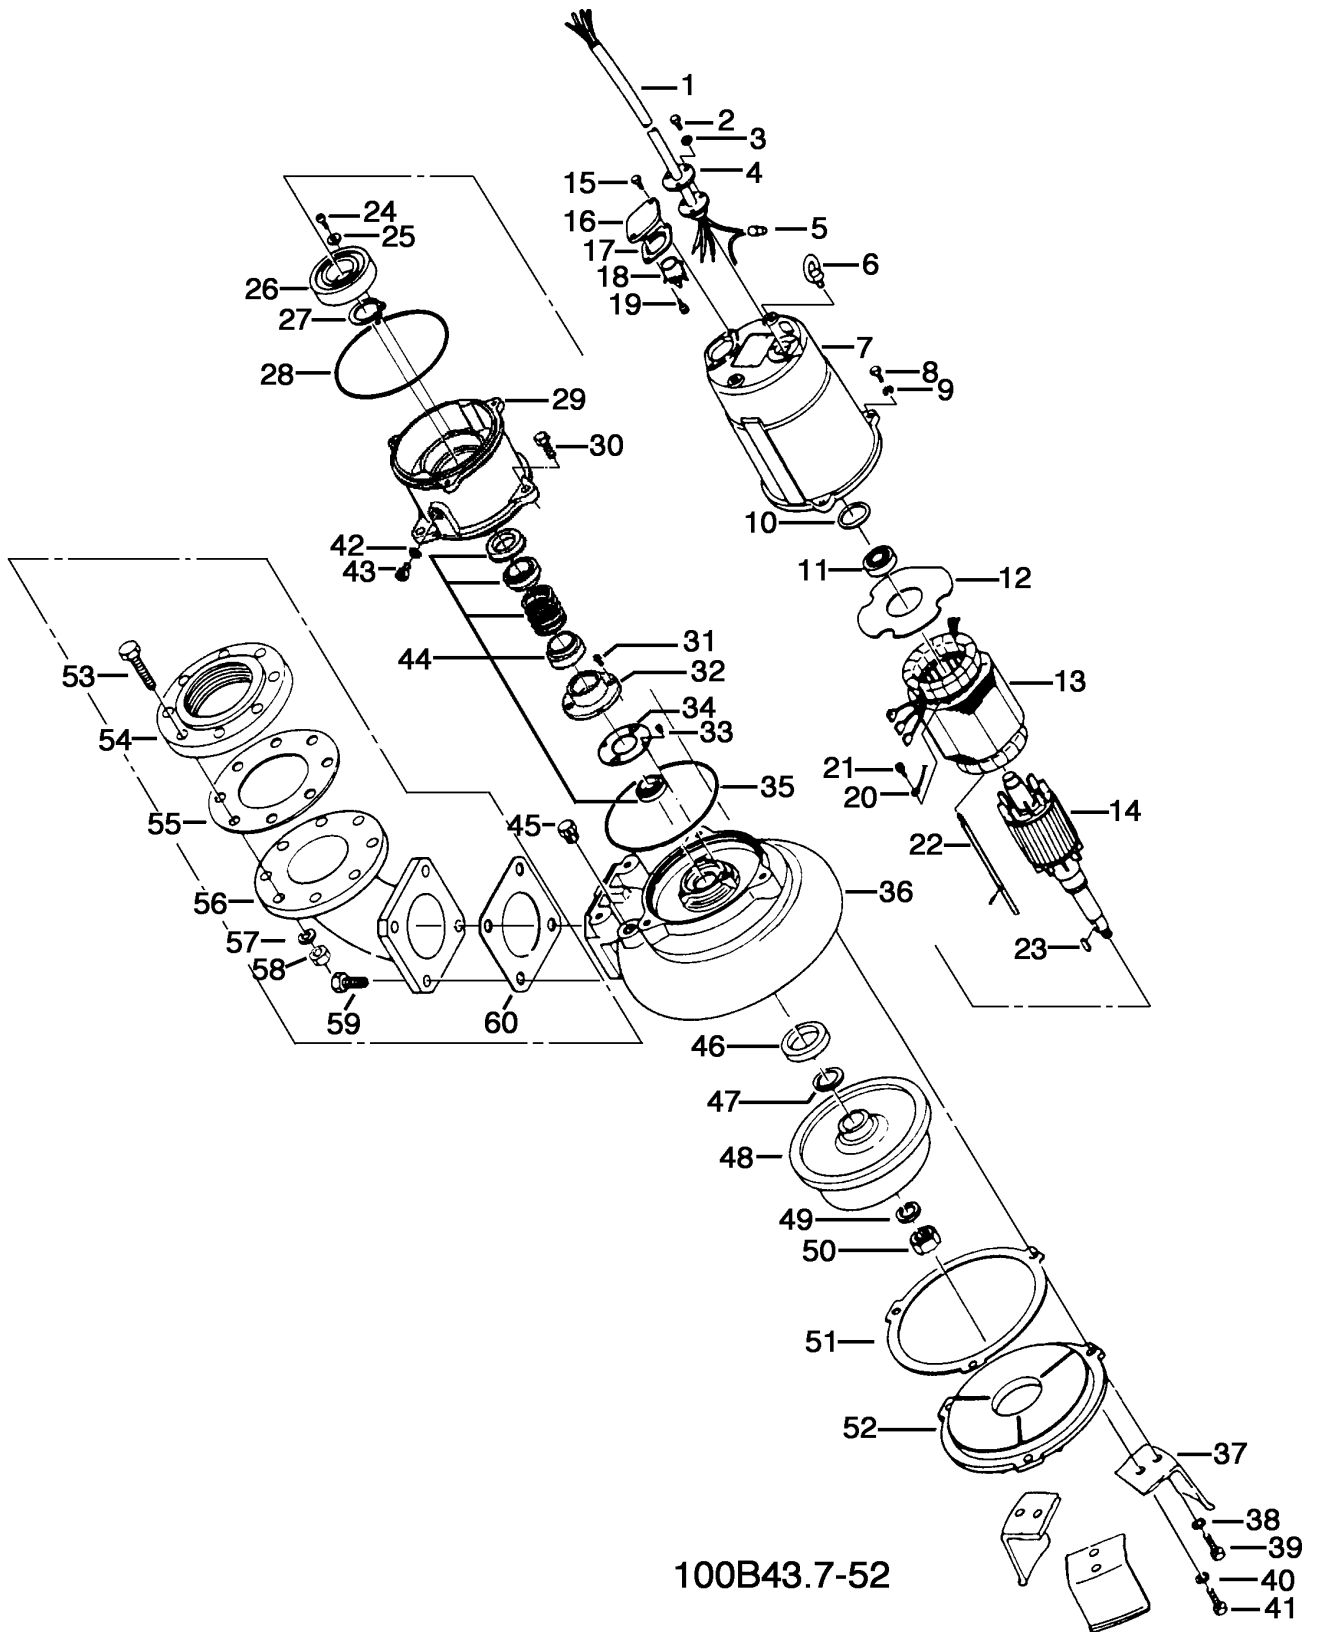

Pos.no	Item no.	Description	Quant.	UP
		Dichtungs-Oring-Satz	1	Price on req.
1	001-TEG-21	Cable Set (10m) H07RN-F4Cx1,5mm² with gland	1	Price on req.
1	M01-TEG-21	Cable Set (10m) NSSHÖU 4Cx1,5mm²	1	Price on req.
	061-TEG-07	Cable Repair Kit	1	Price on req.
2	140-021-17	Hex.Bolt M5x20 SUS304 (EN X5CrNi18-10)	3	Price on req.
3	142-422-18	Seal Washer PM-5 SUS+NBR	3	Price on req.
4	003-111-20	Gland SUS304 (EN X5CrNi18-10)	1	Price on req.
5	009-275-18	Compression type Terminal TGNB-5.5(Insulated) CU	4	Price on req.
6	072-100-20	Eye Bolt M10 SUS304	2	Price on req.
7	064-509-15	Motor Frame Grey Iron Casting	1	Price on req.
8	140-055-10	Hex.Bolt M8x25 SUS304	3	Price on req.
9	142-163-21	Spring Washer M8 SUS316 (DIN 1.4401) Stainless Steel	3	Price on req.
10	142-196-10	Wave Washer 6205/6304 SK5	1	Price on req.
11	052-188-17	Bearing (w/O-ring) AC-6304ZZC3	1	Price on req.
12	058-000-46	Lead Wire Protection Plate d66xd148x1.6t Bakelite	1	Price on req.
13	056-002-47	Stator 380/400/415V-50HZ	1	Price on req.
14	055-609-18	Rotor	1	Price on req.
15	140-053-18	Hex.Bolt M8x18 SUS304 (EN X5CrNi18-10) Stainless Steel	2	Price on req.
16	127-107-17	Protector Fixing Plate 22/37-BE2 SUS304 (EN X5CrNi18-10)	1	Price on req.
17	121-446-13	Packing 22/37-BE2 NBR	1	Price on req.
18	053-254-18	Motor Protector 380/400/415V-50HZ KA313-GCXL103 (H.C)	1	Price on req.
19	143-087-23	Pan Screw (w/Spring Washer) M4x10 SWRM	2	Price on req.
20	141-004-33	Hex.Nut M6 SWRM	1	Price on req.
21	009-159-15	Terminal R-2-6 CU	1	Price on req.
22	129-003-18	Stopper M6x160(11/20) SS	1	Price on req.
23	147-066-15	Impeller Key 10x8x22L SUS420 (EN X30C13)	1	Price on req.
24	143-042-13	Pan Screw M6x10 SWRM	3	Price on req.
25	062-196-19	Bearing Fixing Washer d8xd20.5x2.3t SS	3	Price on req.
26	052-112-10	Bearing 6309ZZC3	1	Price on req.
27	146-027-11	Retaining Ring C45 SK5	1	Price on req.
28	122-333-19	O-Ring 170xd3.1 NBR	1	Price on req.
29	060-375-18	Bearing Housing Grey Iron Casting	1	Price on req.
30	140-098-15	Hex.Bolt M12x35 SUS304	3	Price on req.
31	143-070-23	Pan Screw M5x6 SWRM	2	Price on req.
32	030-156-18	Oil Lifter H-35(A)(T) Resin	1	Price on req.
33	143-070-10	Pan Screw M5x6 SWRM	3	Price on req.
34	030-150-12	Seal Stopper H-35(A)(T) SPCC	1	Price on req.
35	122-246-14	O-Ring (Brg.Housing/O.Casing) 180xd3.1 NBR	1	Price on req.
36	020-527-13	Pump Casing 37-BE2/CE2 FC	1	Price on req.
37	023-469-15	Pump Stand 22/37-BE3 SPHC	3	Price on req.
38	142-165-10	Spring Washer M12 SUS304	3	Price on req.
39	140-098-15	Hex.Bolt M12x35 SUS304	3	Price on req.
40	142-163-21	Spring Washer M8 SUS316 (DIN 1.4401) Stainless Steel	3	Price on req.
41	140-054-19	Hex.Bolt M8x20 SUS304 (EN X5Cr18-10)	3	Price on req.
42	121-247-12	Packing d12.3xd18x2t PE	1	Price on req.
43	035-113-18	Oil Plug M12x14 SUS304	1	Price on req.
44	025-001-11	Mechanical Seal H-35A SIC+CCBN	1	Price on req.
45	046-107-13	Air Release Valve PT-1/2 Nylon	1	Price on req.
46	026-143-19	Oil Seal TC-507212 NBR	1	Price on req.
47	040-113-14	Impeller Shim d32.5xd48x0.3t SUS304 (EN X5CrNi18-10)	1	Price on req.
48	021-008-02	Impeller (50Hz)100BX43.8-51 FC	1	Price on req.
49	142-170-18	Spring Washer M24 SUS304 (EN X5CrNi18-10) Stainless Steel	1	Price on req.
50	141-011-17	Hex.Nut M24 SUS304 (EN X5CrNi18-10) Stainless Steel	1	Price on req.
51	120-104-13	Packing d230.5xd258x0.3t M-Sheet	1	Price on req.
52	022-737-14	Suction Cover 22/37-BE3 FC	1	Price on req.
53	140-130-36	Hex.Bolt M16x70 SWRM	8	Price on req.
54	048-000-40	Screwed FlangeJIS10Kx100mm FC	1	Price on req.
55	121-106-34	Packing JIS10Kx100mm NR	1	Price on req.
56	037-170-19	Discharge Bend 80x100mm FC	1	Price on req.
57	142-166-37	Spring Washer M16 SWRH	8	Price on req.
58	141-008-11	Hex.Nut M16 SUS304 (EN X5CrNi18-10)	8	Price on req.
59	140-124-11	Hex.Bolt M16x40 SUS304 (EN X5Cr18-10)	4	Price on req.
60	121-152-19	Packing 145mm2(P.C.145) NBR	1	Price on req.
	173-444-12	Packing & O-Ring Set	1	Price on req.
	##oilVG32	ml Turbine Oil ISO VG32	1250	Price on req.

Exploded View 100B43.7-52

100B43.7-52