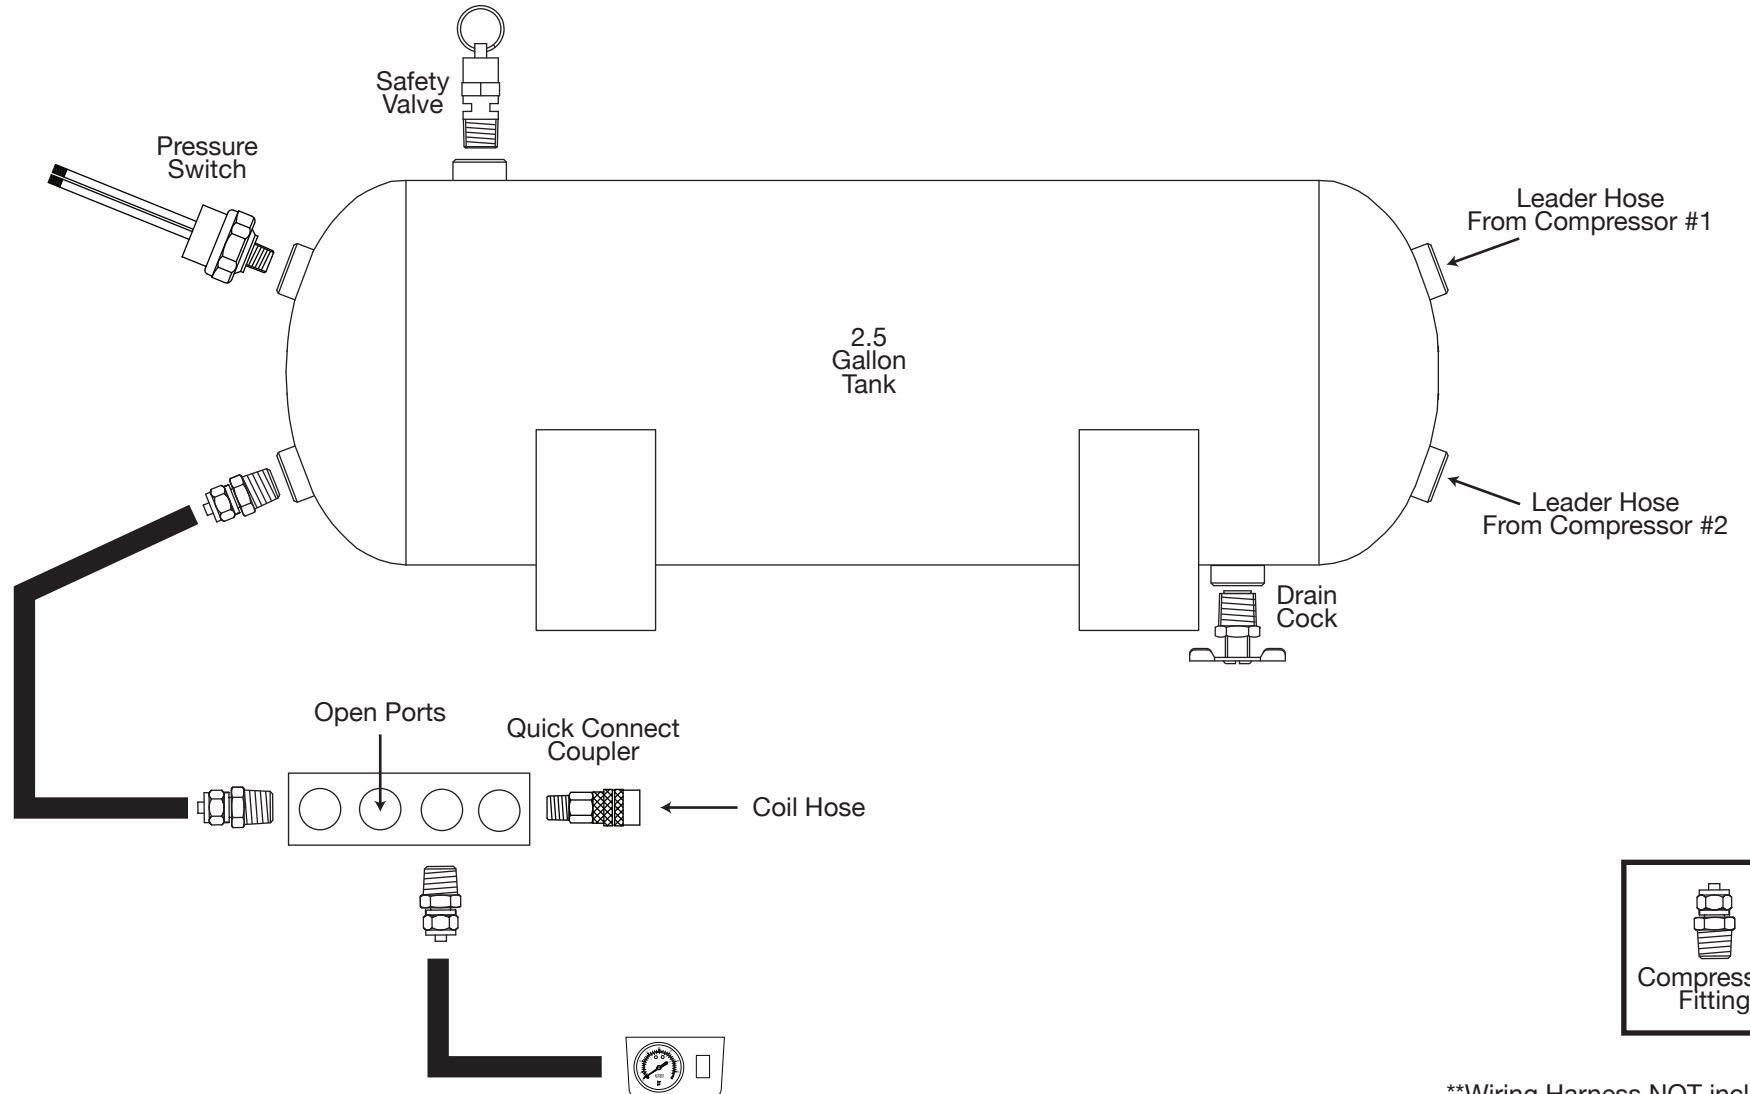

P/N 20011
DUAL OBA PLUMBING DIAGRAM
Typical System Configuration, May Vary Depending on Installation

**Wiring Harness NOT included