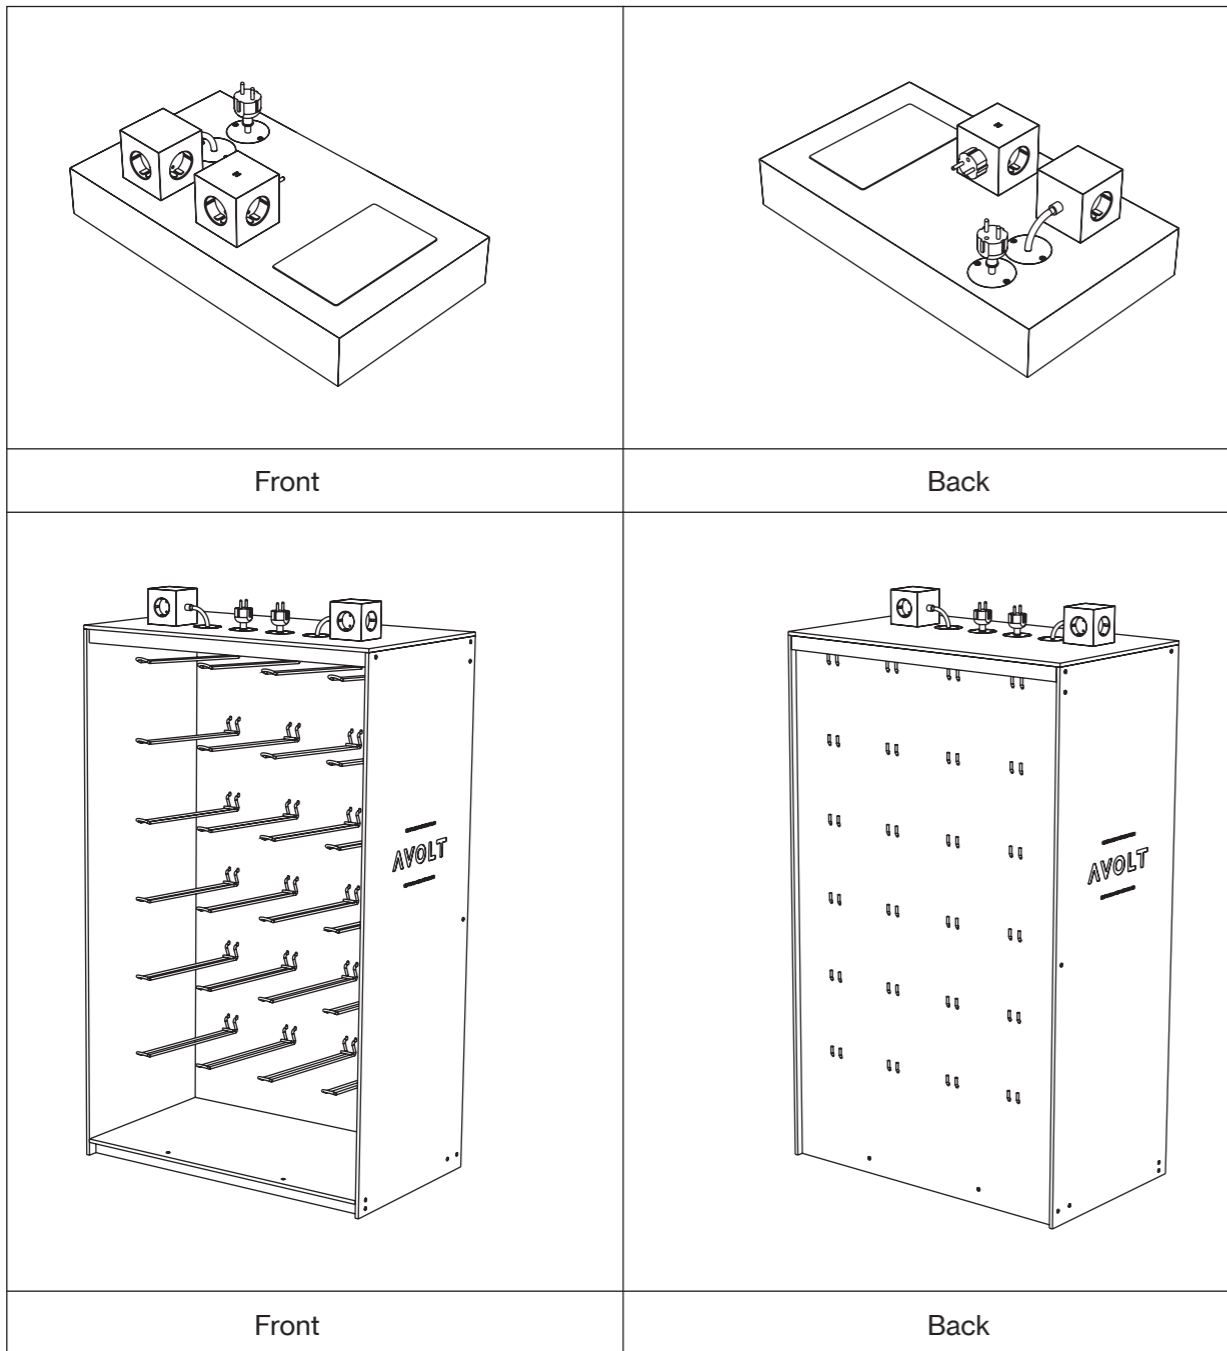

Height	Width	Depth
750cm	750cm	750cm

Measurement guide

ADD TO BASKET (79,99 €)

Product details
Shipping and returns
In-store availability

COMPLETE THE LOOK

AVOLT x ZARA HOME

DISPLAY STAND

RESELLER TABLE TOP AND FLOOR VERSION