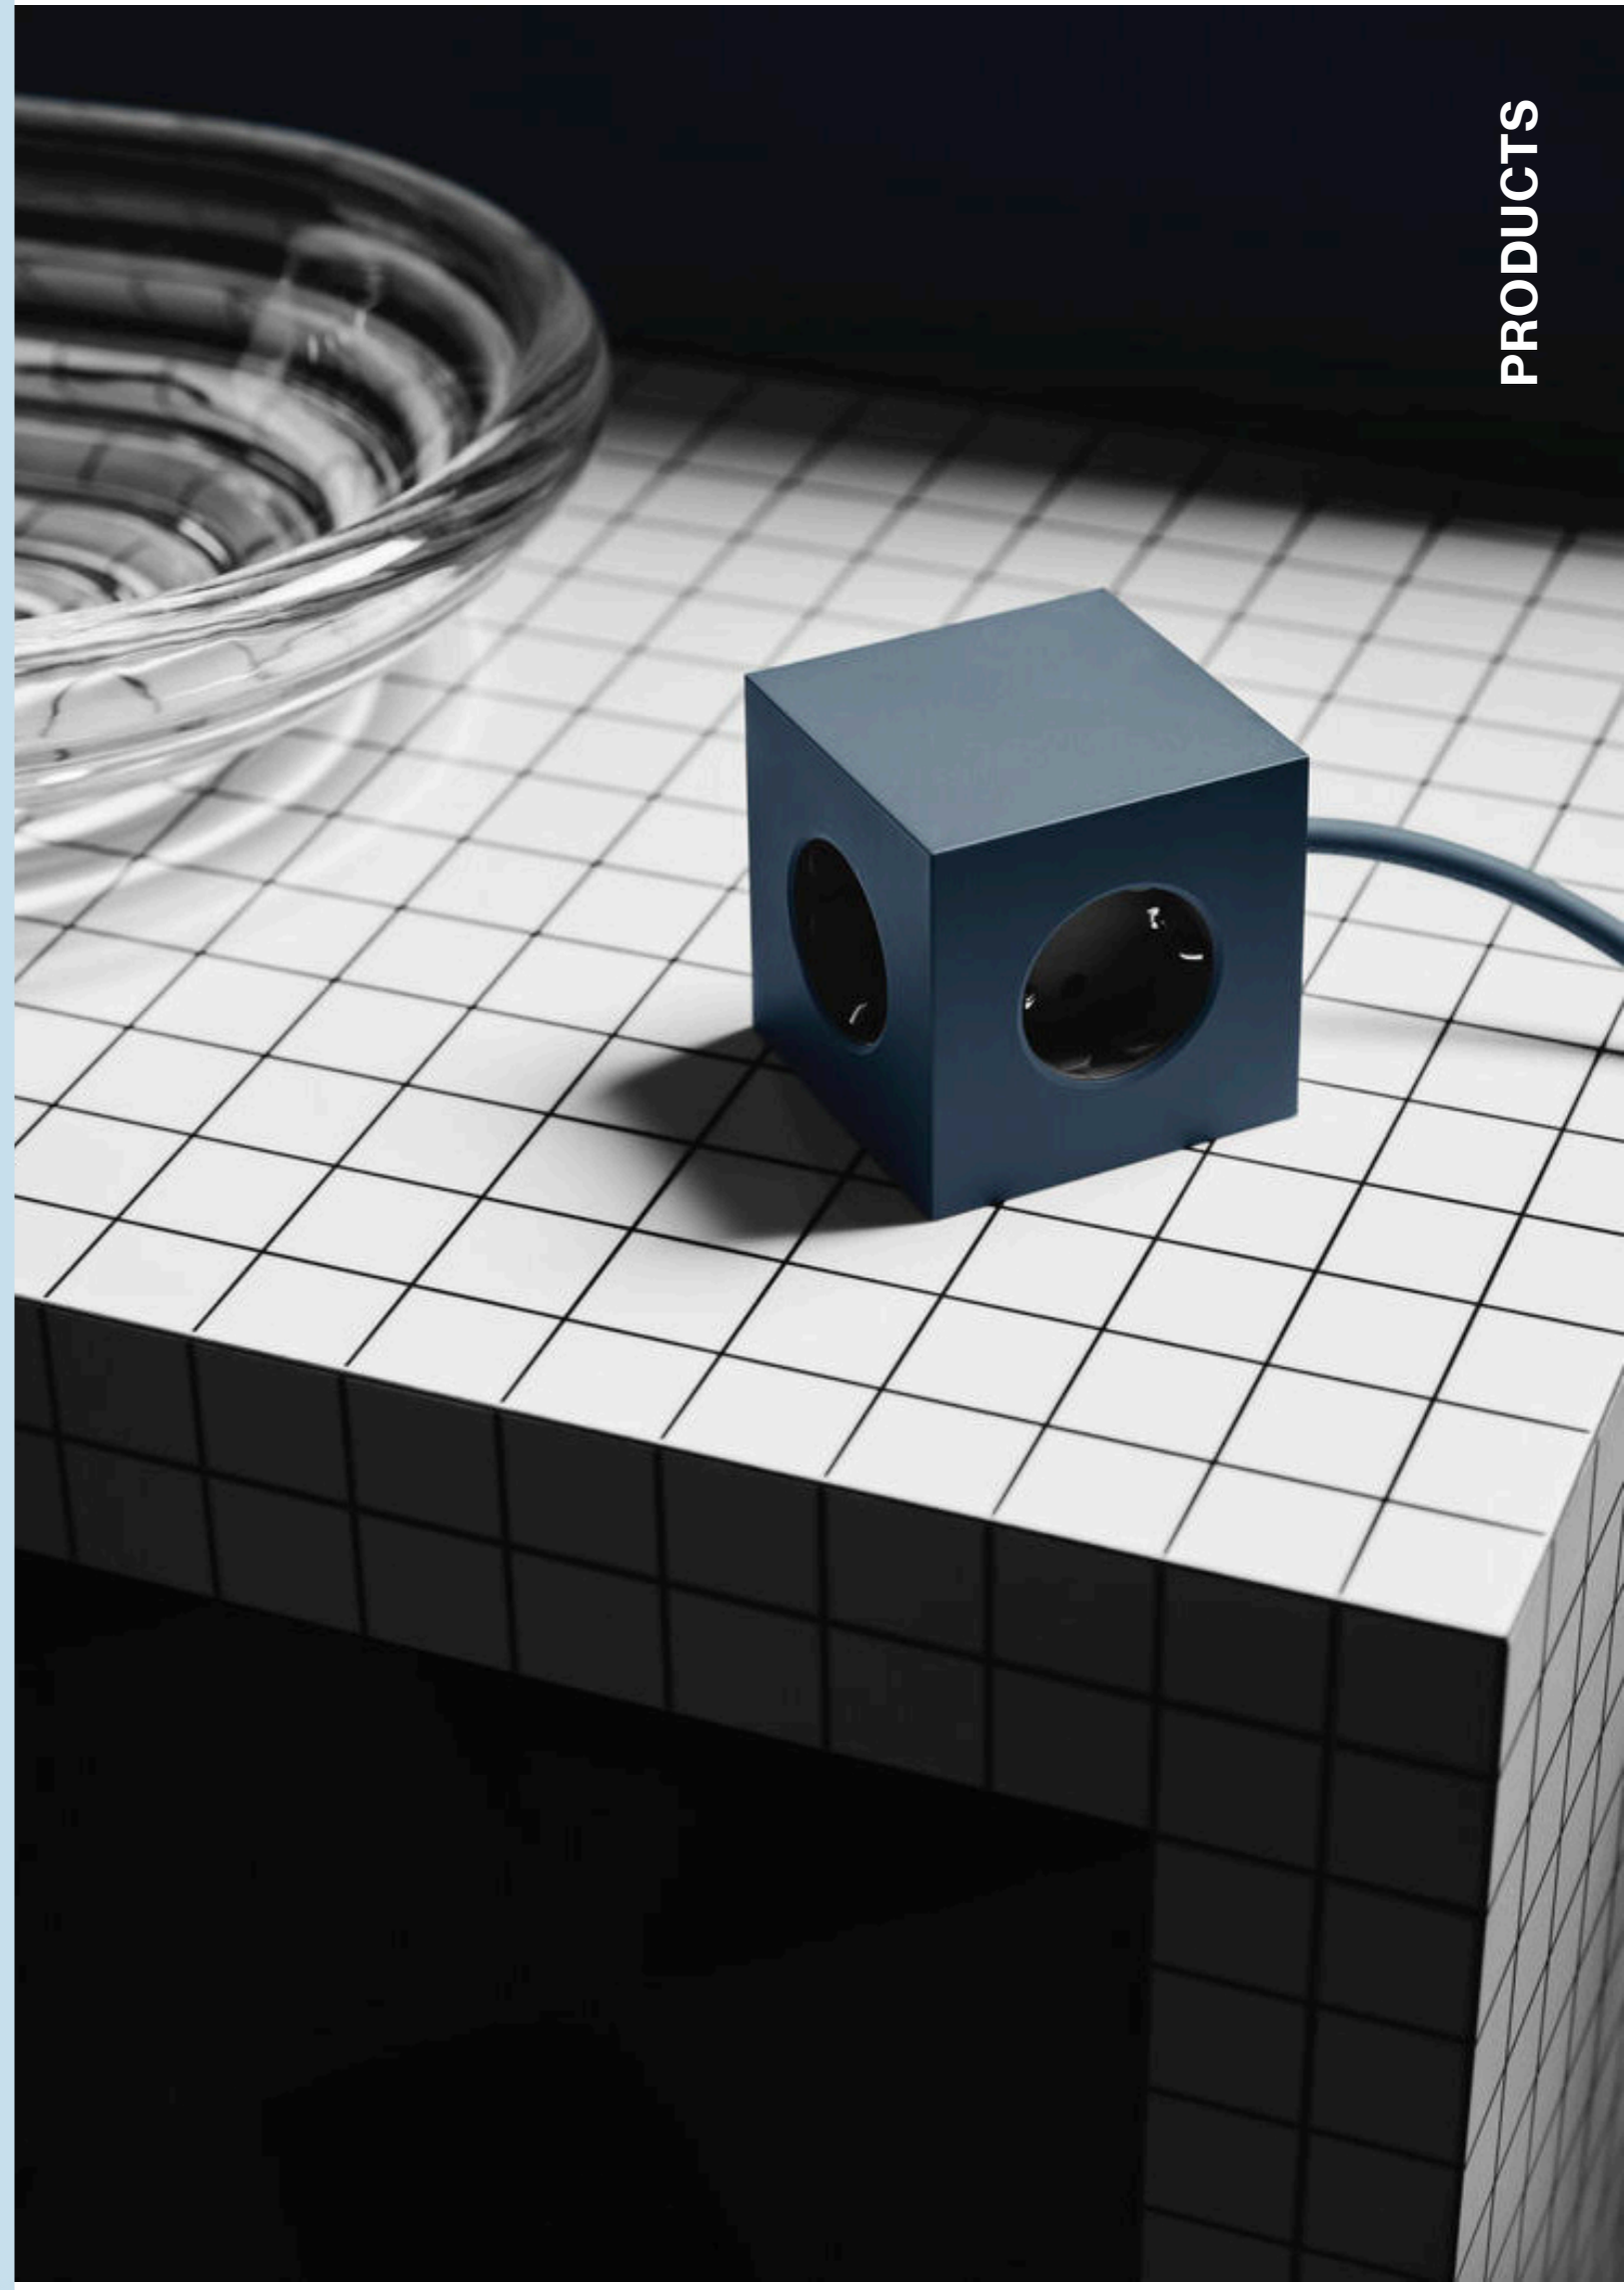

Square 1

The mother of all shapes.