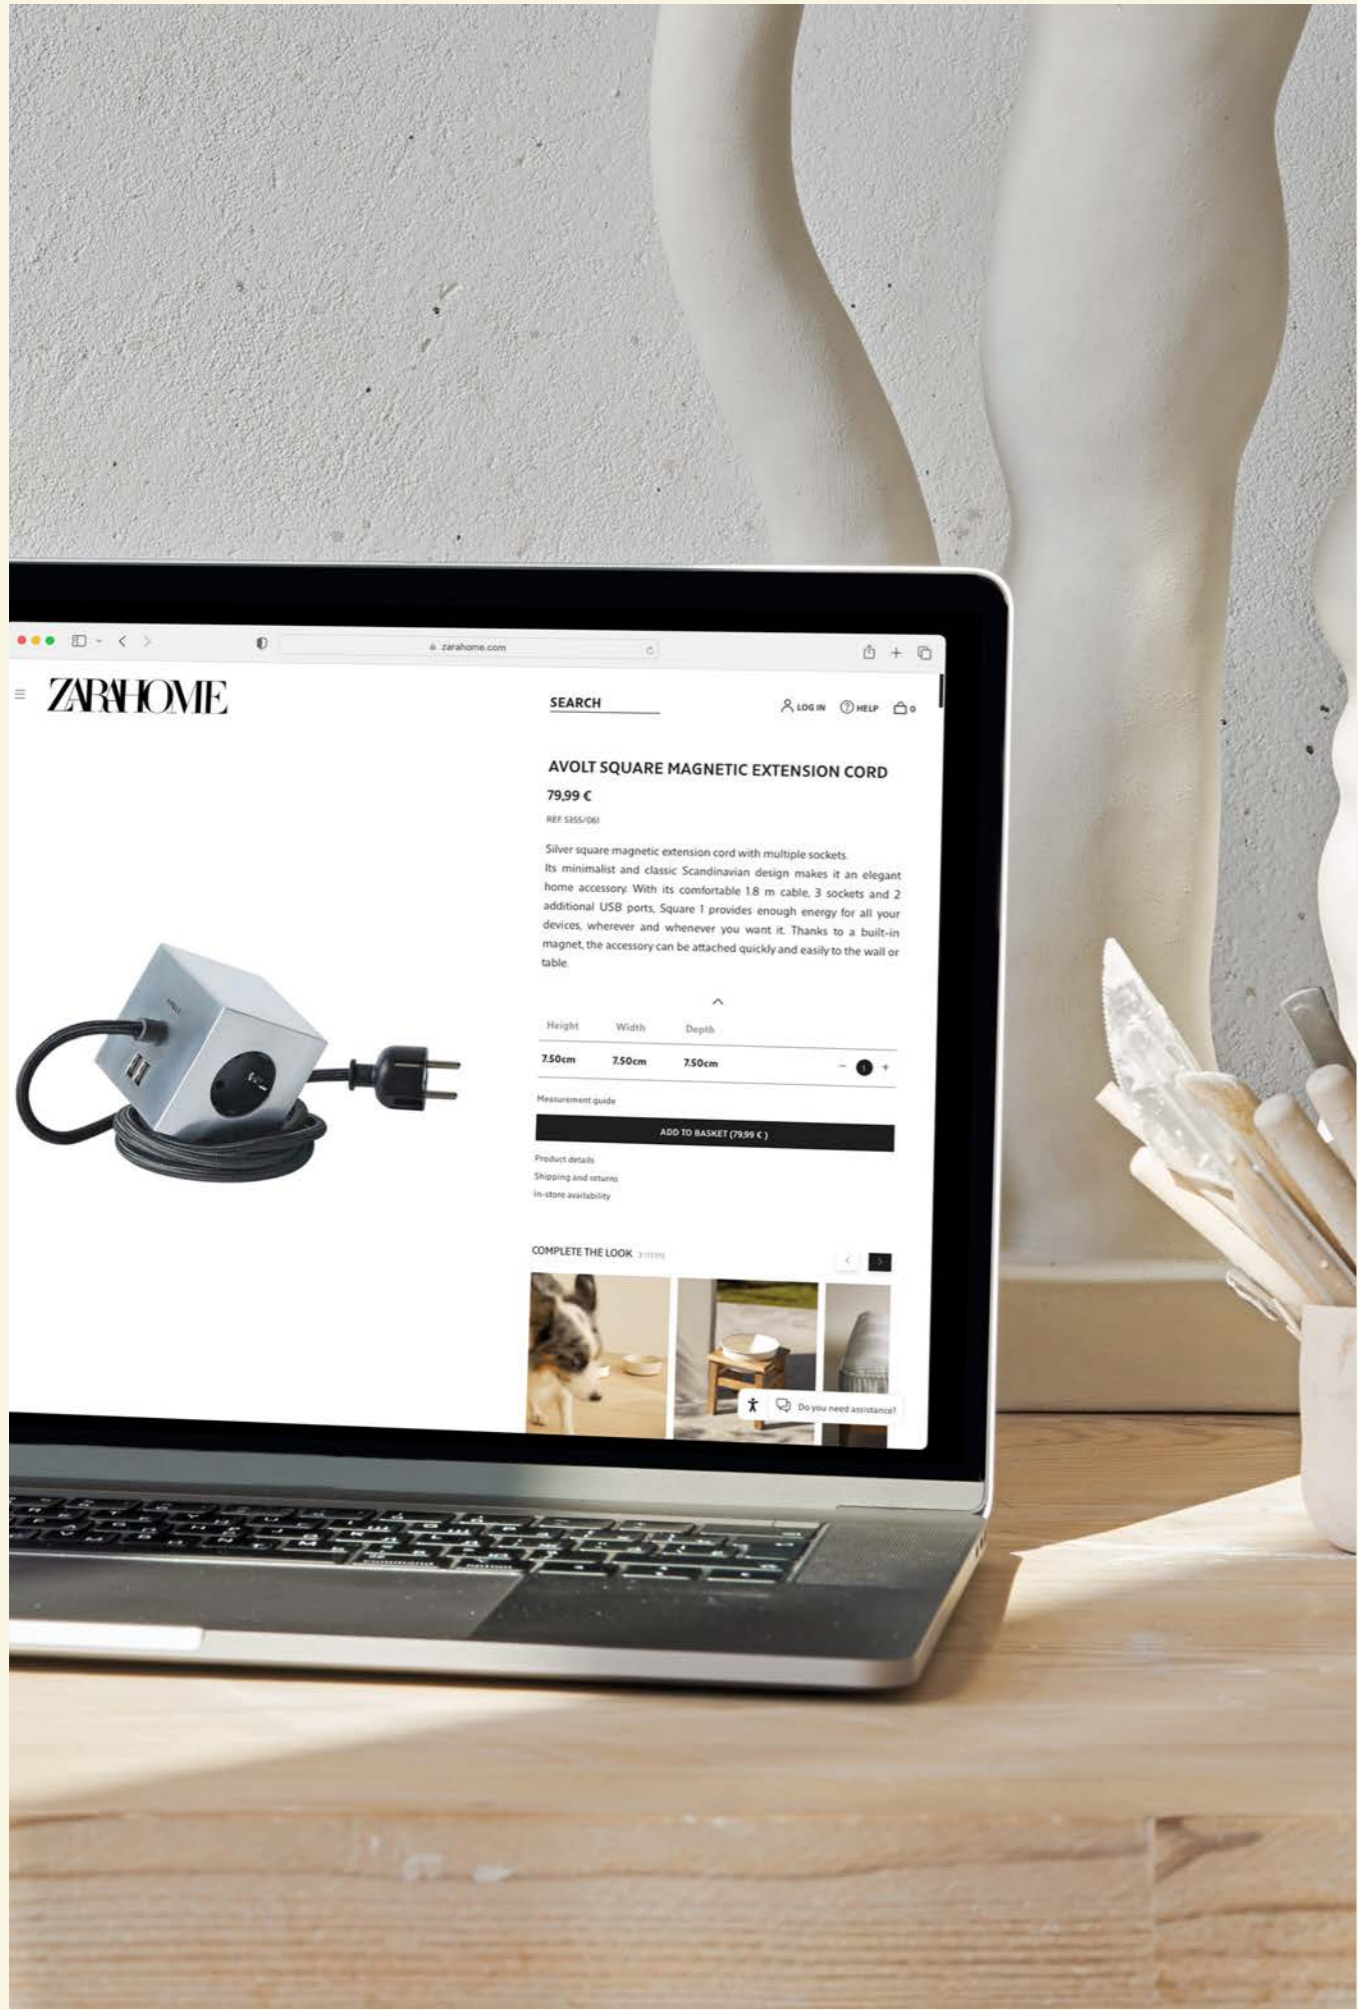

AVOLT SQUARE MAGNETIC EXTENSION CORD

79,99 €

REF. 3355/061

Height	Width	Depth
750cm	750cm	750cm

Measurement guide

ADD TO BASKET (79,99 €)

COMPLETE THE LOOK