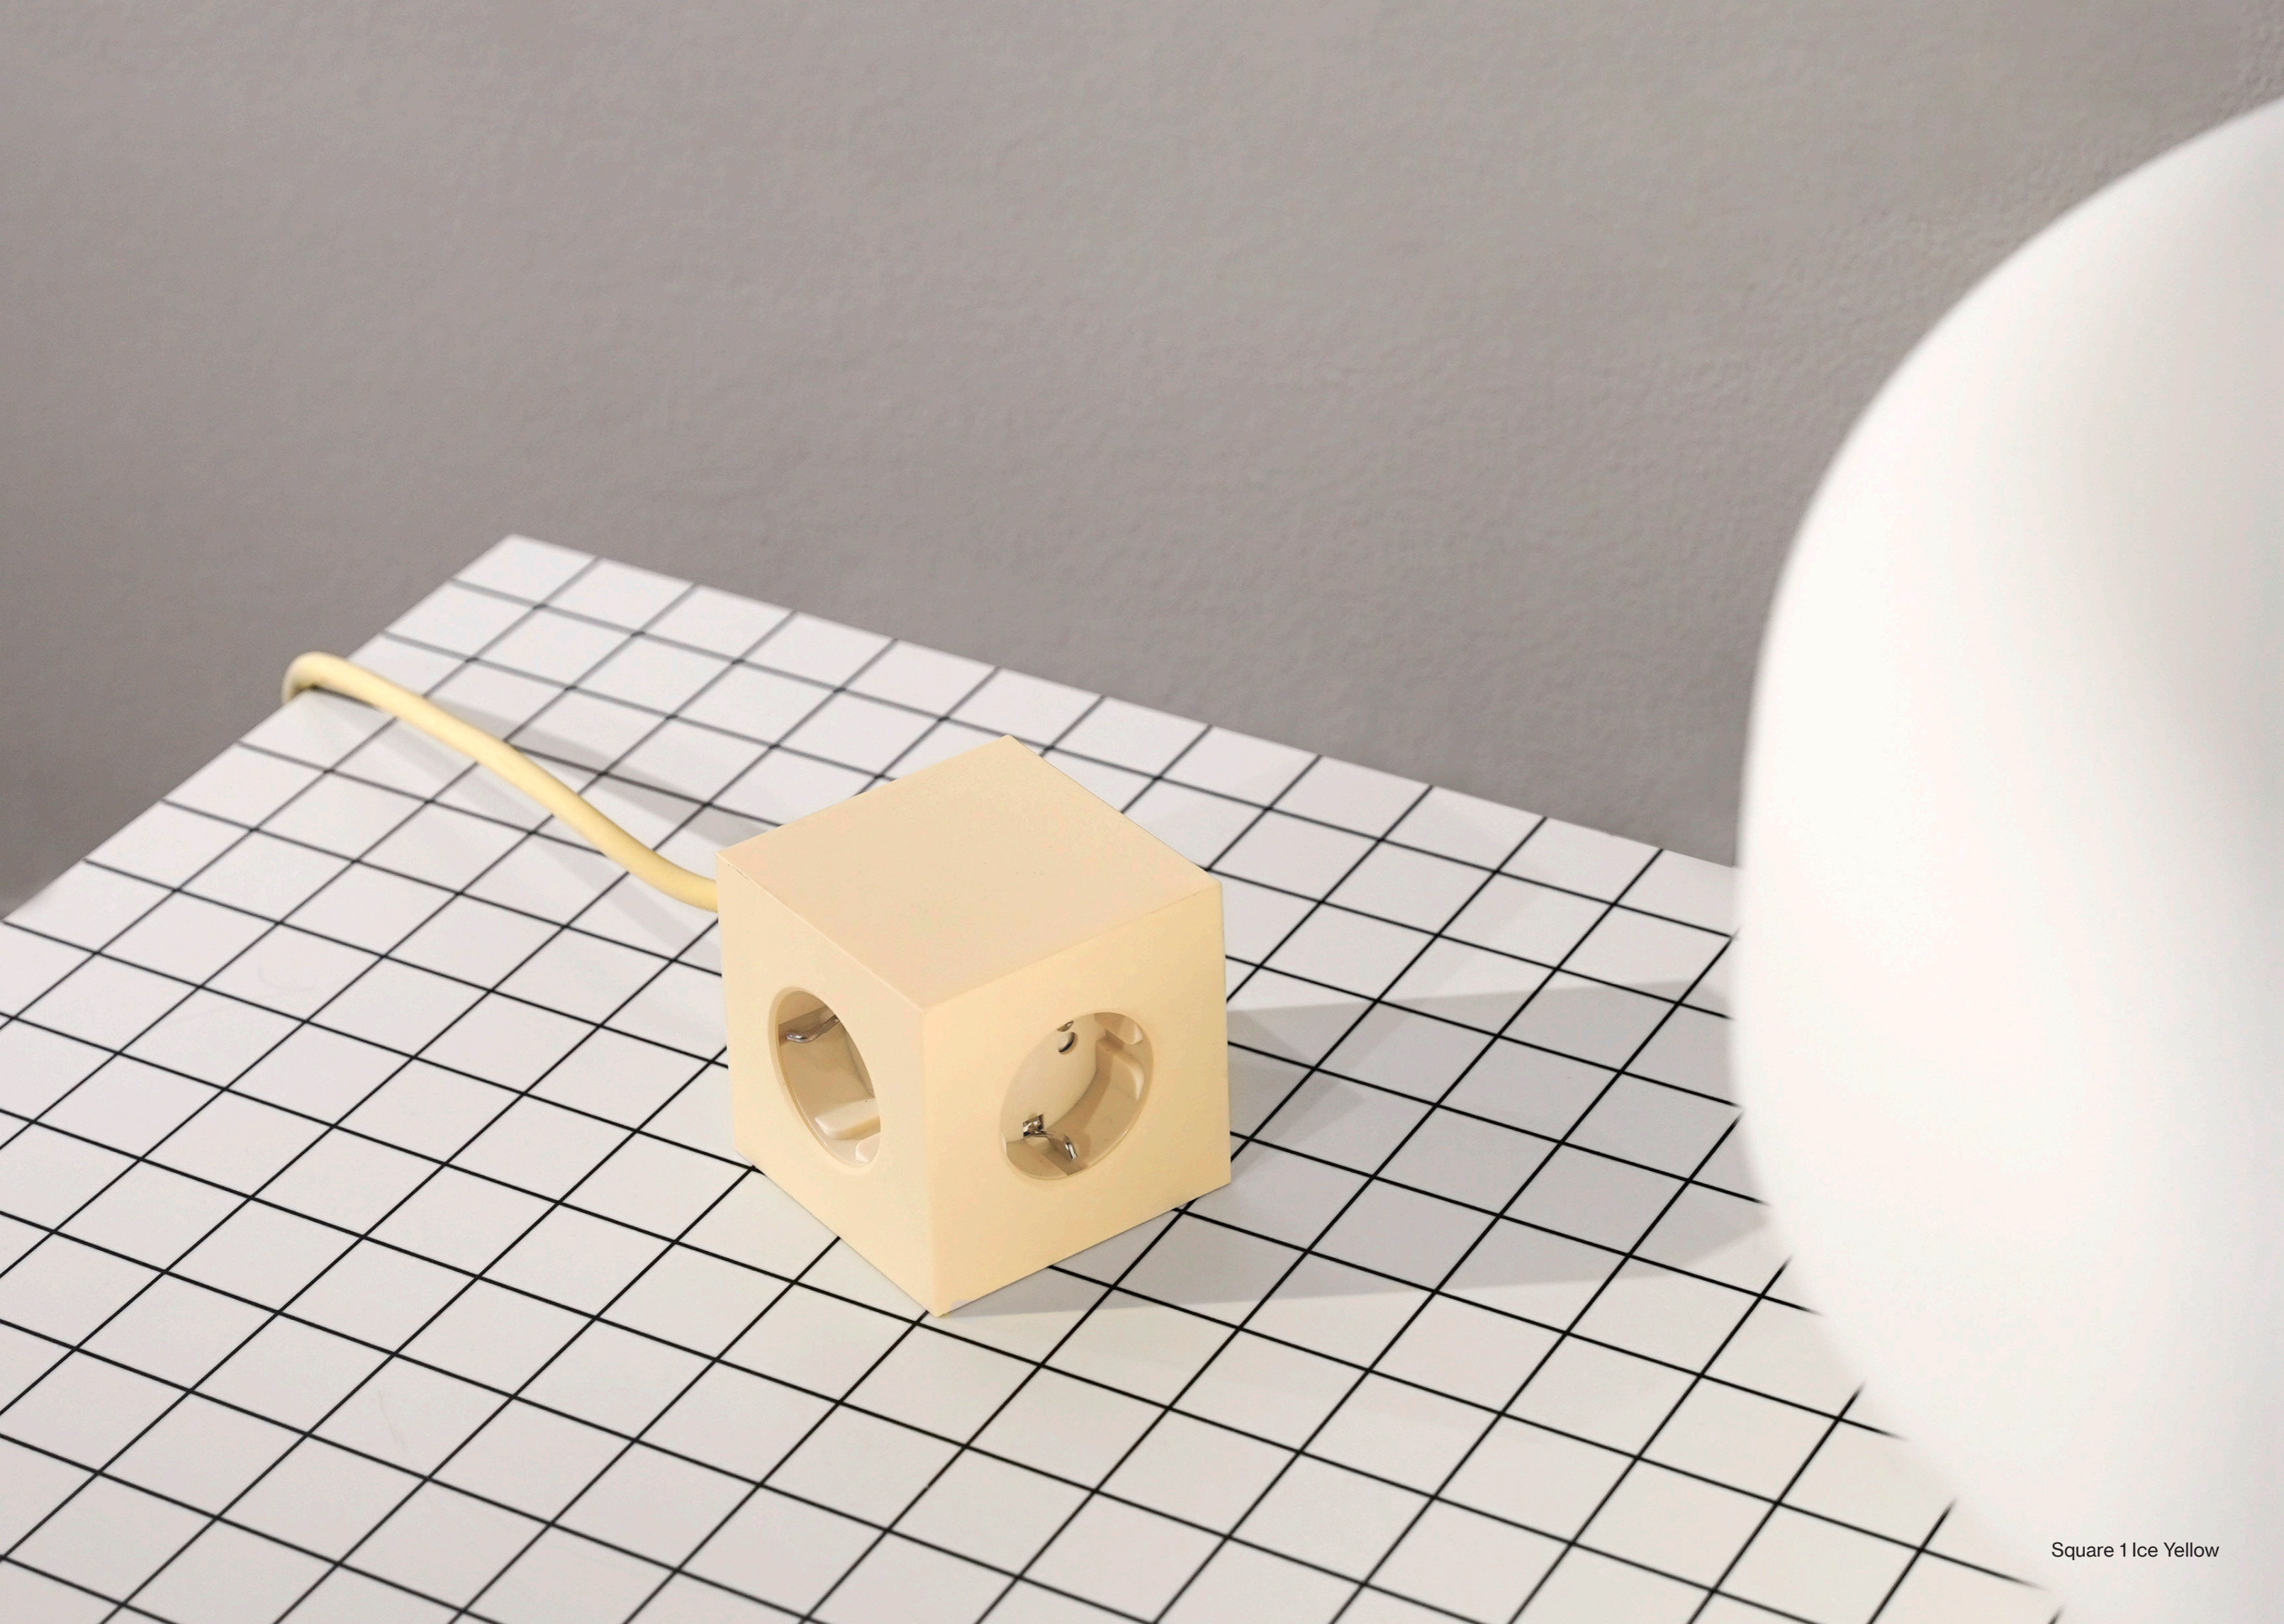

Impact and empower people's life by designing beautiful, timeless and sustainable objects that connects your devices to electricity, without compromising architecture and interior design.

Square 1 Ice Yellow

Cable 1

The perfectly matched accessory.

Lamp 1

The Red Dot Museum Essen

“The uncompromisingly minimalist use of forms and sustainability focused production make the design of the Square 1 stand out.”

Square 1 has been awarded multiple times by both The Red Dot Award and The Swedish Design Prize