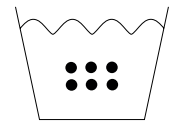

WASH AT OR
BELOW 40°

WASH AT OR
BELOW 50°

WASH AT OR
BELOW 60°

WASH AT OR
BELOW 70°

WASH AT OR
BELOW 95°

DRY CLEAN

DO NOT DRY
CLEAN

BLEACH

DO NOT
BLEACH

DRY FLAT

DRIP DRY

DO NOT
WRING

TUMBLE DRY,
NORMAL

DO NOT
TUMBLE DRY

HUMDAKIN