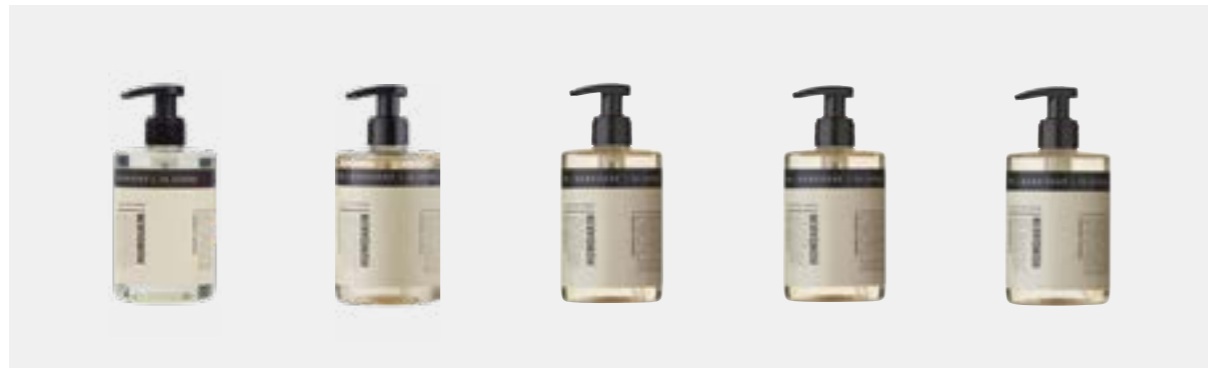

SKU 1
SKU 149
SKU 150
SKU 381
SKU 383

HAND SOAP
01 CHAMOMILE & SEA BUCKTHORN
02 BIRCH & ELDERBERRY
03 PEONY & CRANBERRY
04 CALENDULAR & SAGE
05 RHUBARB & BIRCH
300 ML