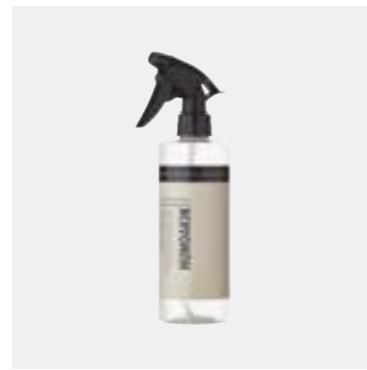

SKU 151 SPRAY BOTTLE
PET RECYCLABLE PLASTIC
500 ML