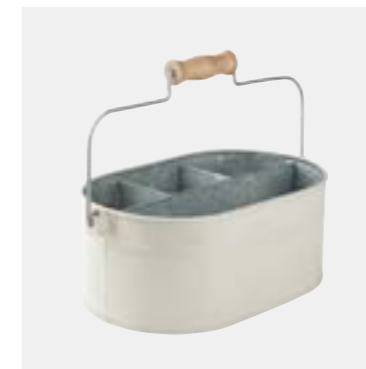

SKU 293 SYSTEM BUCKET
ZINK W. COATING, WOOD HANDLE
BEIGE