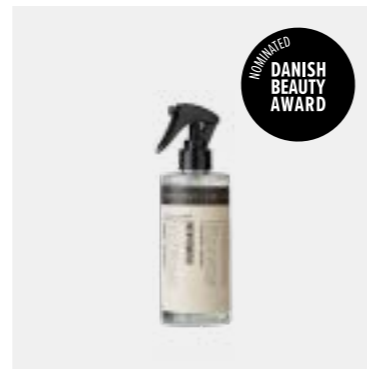

SKU 118 SQUARE BUCKET
ZINK BUCKET, WOOD HANDLE
21 X 21 X 17 CM

SKU 191 ORGANIZE BUCKET
ZINK BUCKET, WOOD HANDLE
30 X 20 X 25 CM

SKU 360 CLEANING KIT
01 SALVIA & SEA BUCKTHORN
1000 ML

SKU 151 SPRAY BOTTLE
PET RECYCLABLE PLASTIC
500 ML