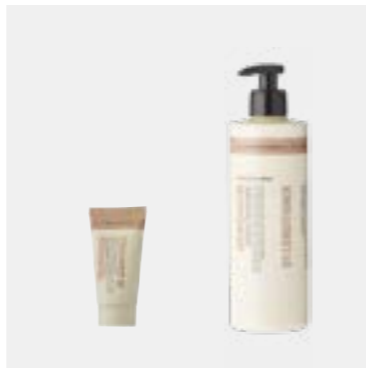

SKU 278 CONDITIONER 30 ML
SKU 268 500 ML
01 CHAMOMILE & SEA BUCKTHORN