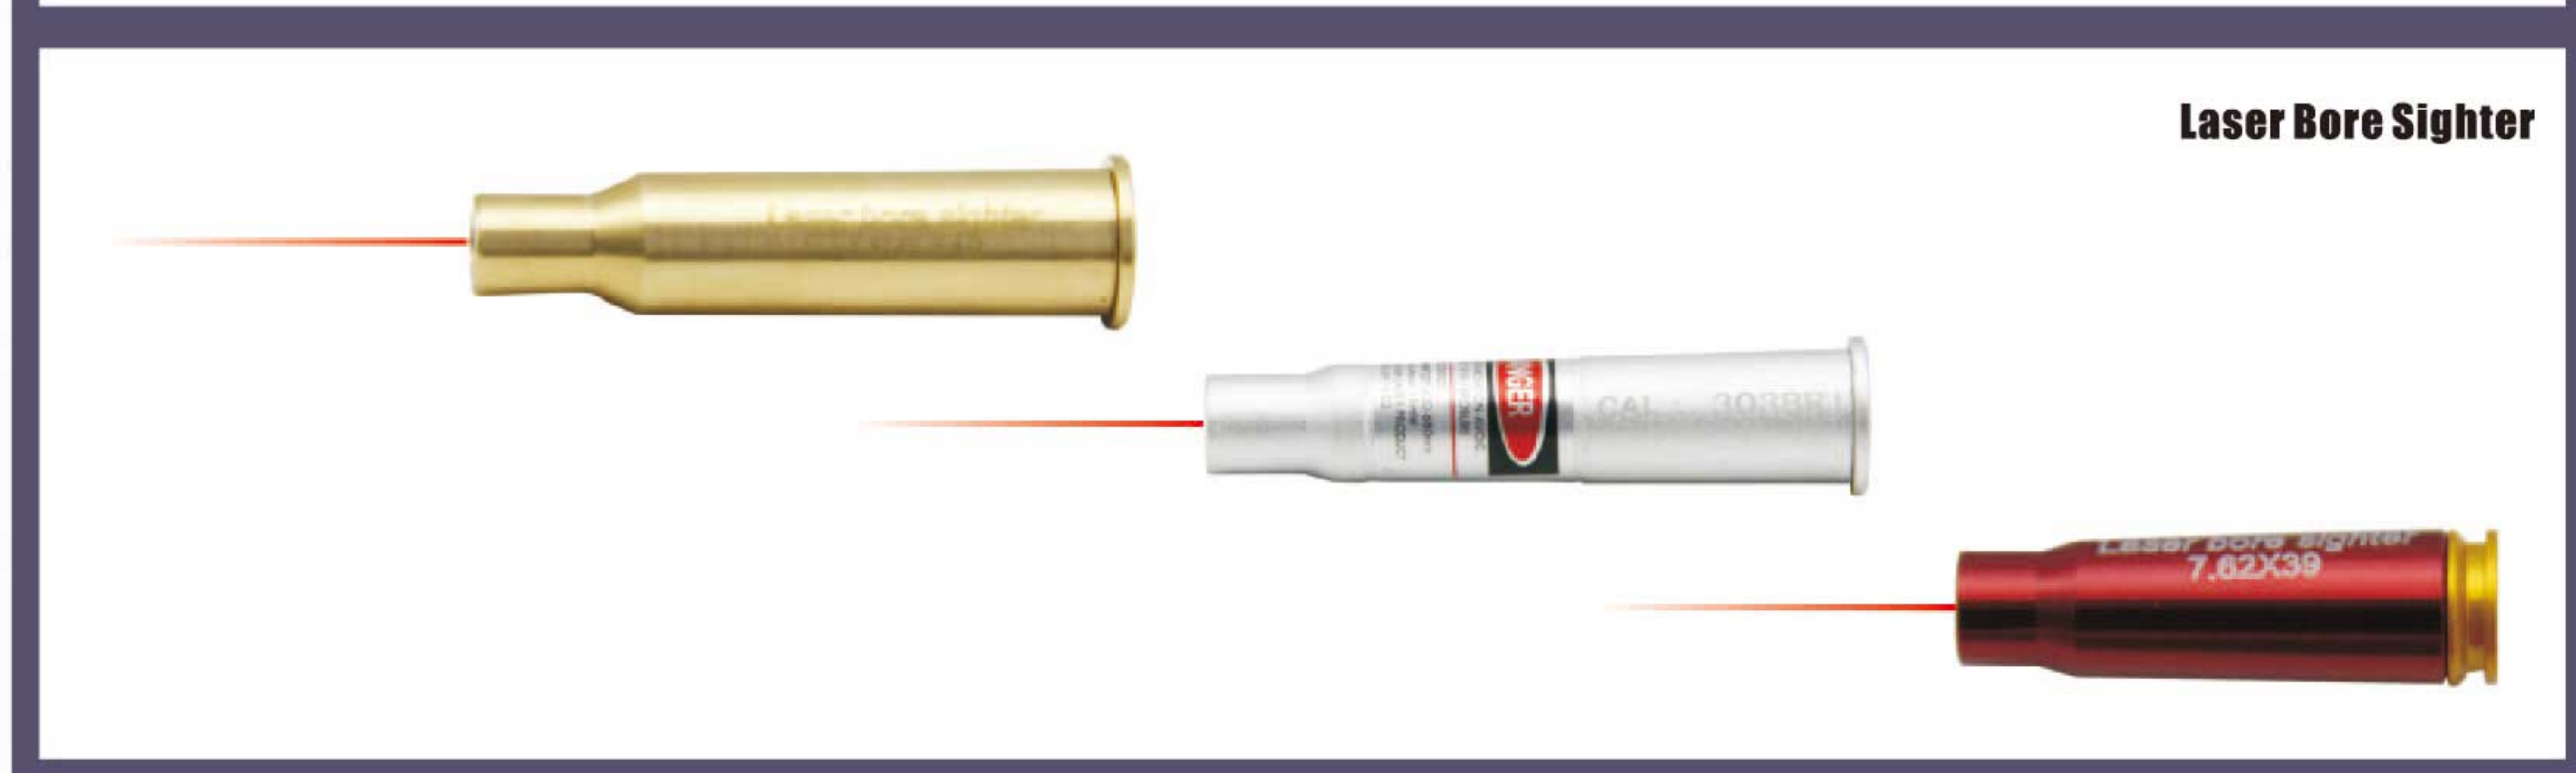

Laser Bore Sighter

Item NO	Size	NW	Material	Specifications
LBS-45	1.14"x0.47"x0.47"	12g	Bronze	Laser bore sighter CAL:45ACP
LBS-30	1.30"x0.35"x0.35"	6g	Bronze	Laser bore sighter CAL:.30
LBS-222	1.57"x0.39"x0.39"	8g	Bronze	Laser bore sighter CAL:222REM
LBS-76239	1.54"x0.47"x0.47"	16g	Bronze	Laser bore sighter CAL:7.62x39
LBS-223	1.77"x0.39"x0.39"	8g	Bronze	Laser bore sighter CAL:.223
LBS-308	1.81"x0.47"x0.47"	24g	Bronze	Laser bore sighter CAL:.308
LBS-3030	2.04"x0.51"x0.51"	16g	Bronze	Laser bore sighter CAL:30-30WIN
LBS-76254	2.13"x0.55"x0.55"	28g	Bronze	Laser bore sighter CAL:7.62x54R
LBS-6555	2.24"x0.47"x0.47"	26g	Bronze	Laser bore sighter CAL:6.5x55
LBS-757	2.13"x0.55"x0.55"	28g	Bronze	Laser bore sighter CAL:7x57R
LBS-8	2.21"x0.47"x0.47"	28g	Bronze	Laser bore sighter CAL:8mm
LBS-7	2.20"x0.51"x0.51"	36g	Bronze	Laser bore sighter CAL:7mm
LBS-3006	2.48"x0.51"x0.51"	24g	Bronze	Laser bore sighter CAL:.30-06/0.25-06/.270WIN
LBS-300	2.64"x0.55"x0.55"	40g	Bronze	Laser bore sighter CAL:300WIN
LBS-303	2.20"x0.59"x0.59"	8g	Aluminium	Laser bore sighter CAL:303BRI
LBS-857	2.24"x0.51"x0.51"	12g	Aluminium	Laser bore sighter CAL:8x57JS
LBS-857R	2.24"x0.51"x0.51"	10g	Aluminium	Laser bore sighter CAL:8x57JRS
LBS-9362	2.48"x0.47"x0.47"	12g	Aluminium	Laser bore sighter CAL:9.3x62
LBS-50	3.94"x0.83"x0.83"	44g	Aluminium	Laser bore sighter CAL:.50BMG
LBS-762	1.54"x0.47"x0.47"	16g	Aluminium	Laser bore sighter CAL:7.62X39
LBS-12	2.40"x0.87"x0.87"	46g	Aluminium	Laser bore sighter CAL:12GA
LBS-9	0.95"x0.35x0.35	7g	Aluminium	Laser bore sighter CAL: 9mm