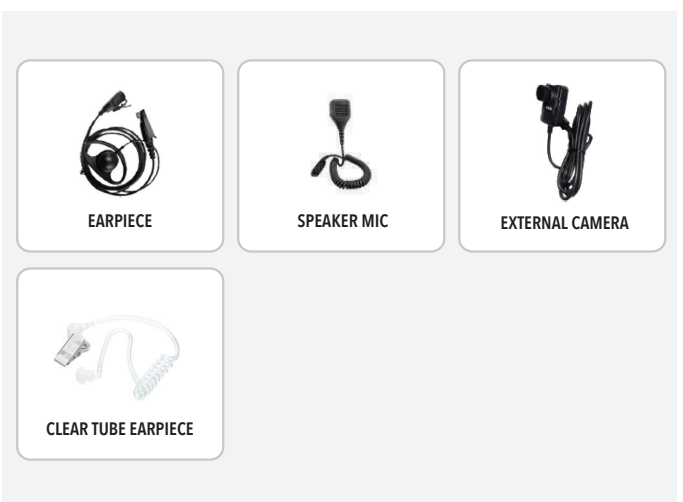

iTALK 310

Professional PoC Radio

Featuring a 2.0-inch color display and function keypad, high power speaker with noise reduction, and IP54 ingress protection.

ANDROID

4G

WIFI

NFC

CAMERA

GPS

iTALK 310 Professional PoC Radio

KEY FEATURES

- External Camera
- Loud Speaker with Noise Reduction
- 2.0-inch Color Display
- IP67 Ingress Protection (Optional)
- Long Battery Life
- Dual-SIM Card
- NFC (Guard Patrol)
- GPS
- WiFi
- Bluetooth

STANDARD ACCESSORIES

OPTIONAL ACCESSORIES

iTALK 310 Professional PoC Radio

FEATURES AND HIGHLIGHTS

Worldwide Communications

The Global Talk service could be supported via the 2G/3G/4G public mobile network.