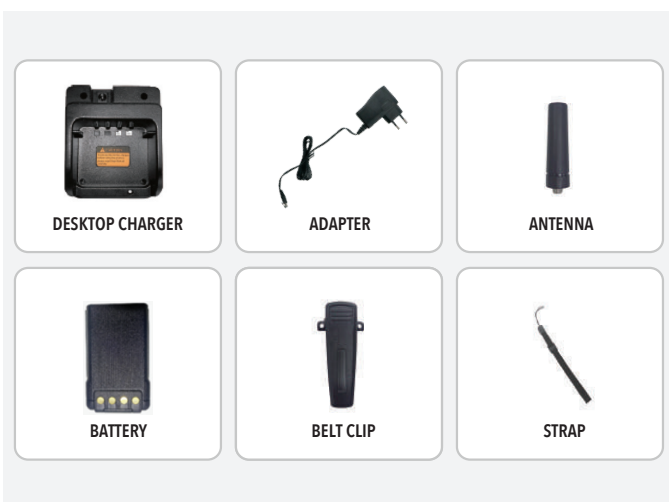

iTALK 310

Professional PoC Radio

Featuring a 2.0-inch color display and function keypad, high power speaker with noise reduction, and IP54 ingress protection.

ANDROID

4G

WIFI

NFC

CAMERA

GPS

iTALK 310 Professional PoC Radio

KEY FEATURES

- External Camera
- Loud Speaker with Noise Reduction
- 2.0-inch Color Display
- IP67 Ingress Protection (Optional)
- Long Battery Life
- Dual-SIM Card
- NFC (Guard Patrol)
- GPS
- WiFi
- Bluetooth

STANDARD ACCESSORIES

OPTIONAL ACCESSORIES

iTALK 310 Professional PoC Radio

FEATURES AND HIGHLIGHTS

Worldwide Communications

The Global Talk service could be supported via the 2G/3G/4G public mobile network.