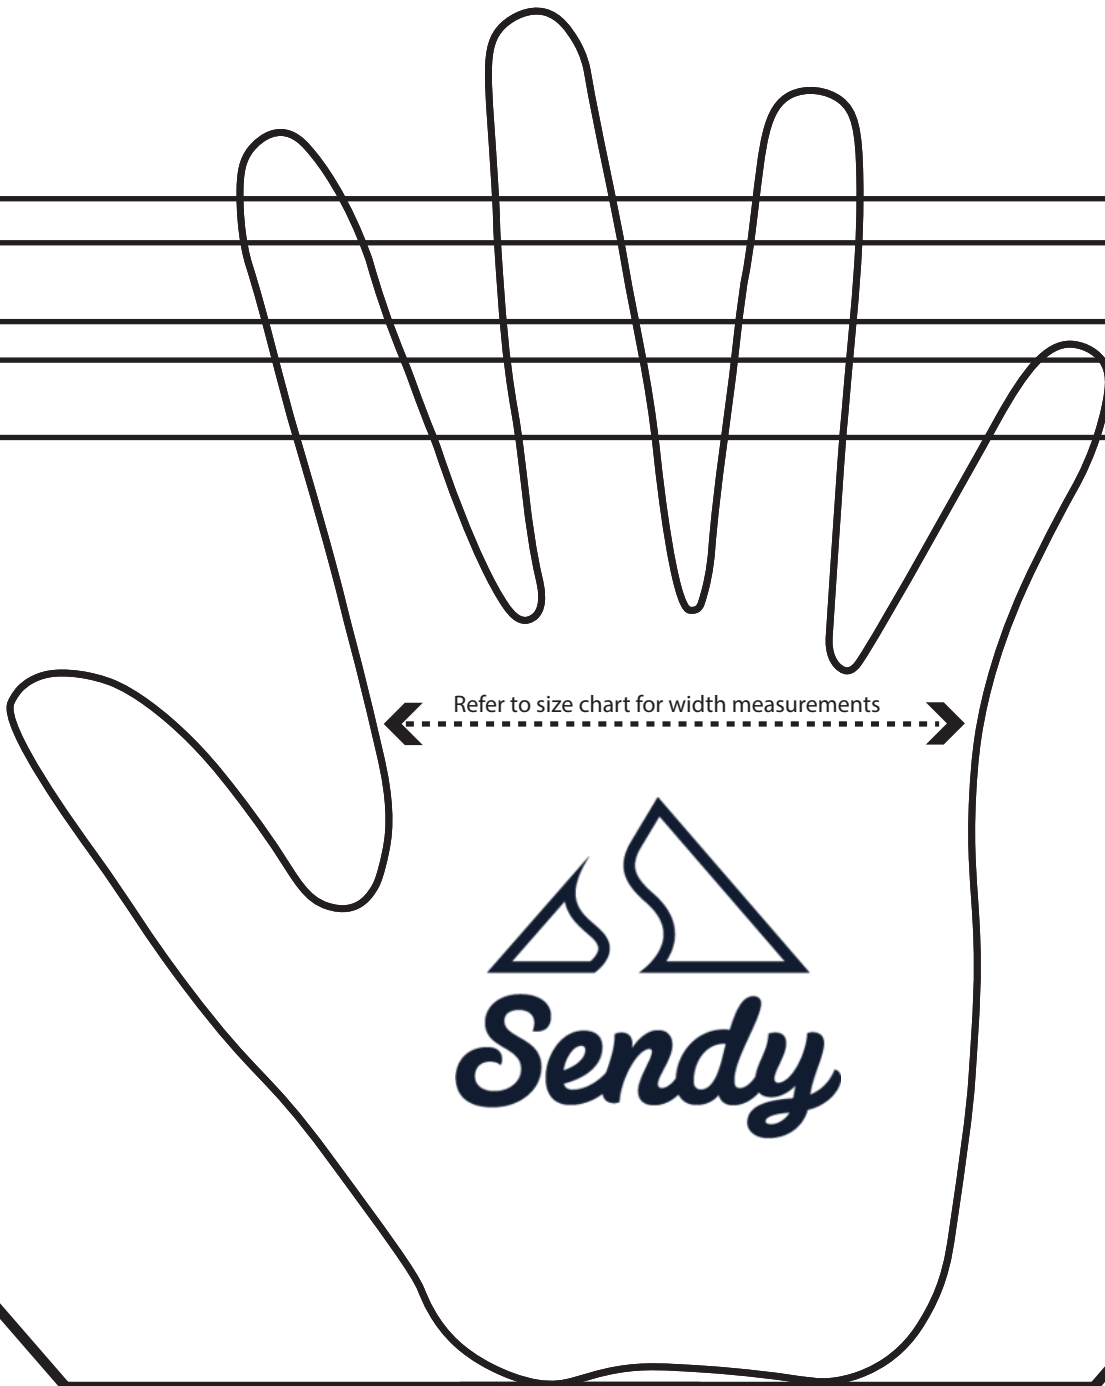

When printed correctly, this box will measure 5cm x 5cm

SIZE
in MM

GLOVE
SIZE

YOUTH

YOUTH

156
150
140
135
125

XL/8
L/7
M/6
S/5
XS/4

BASE OF PALM