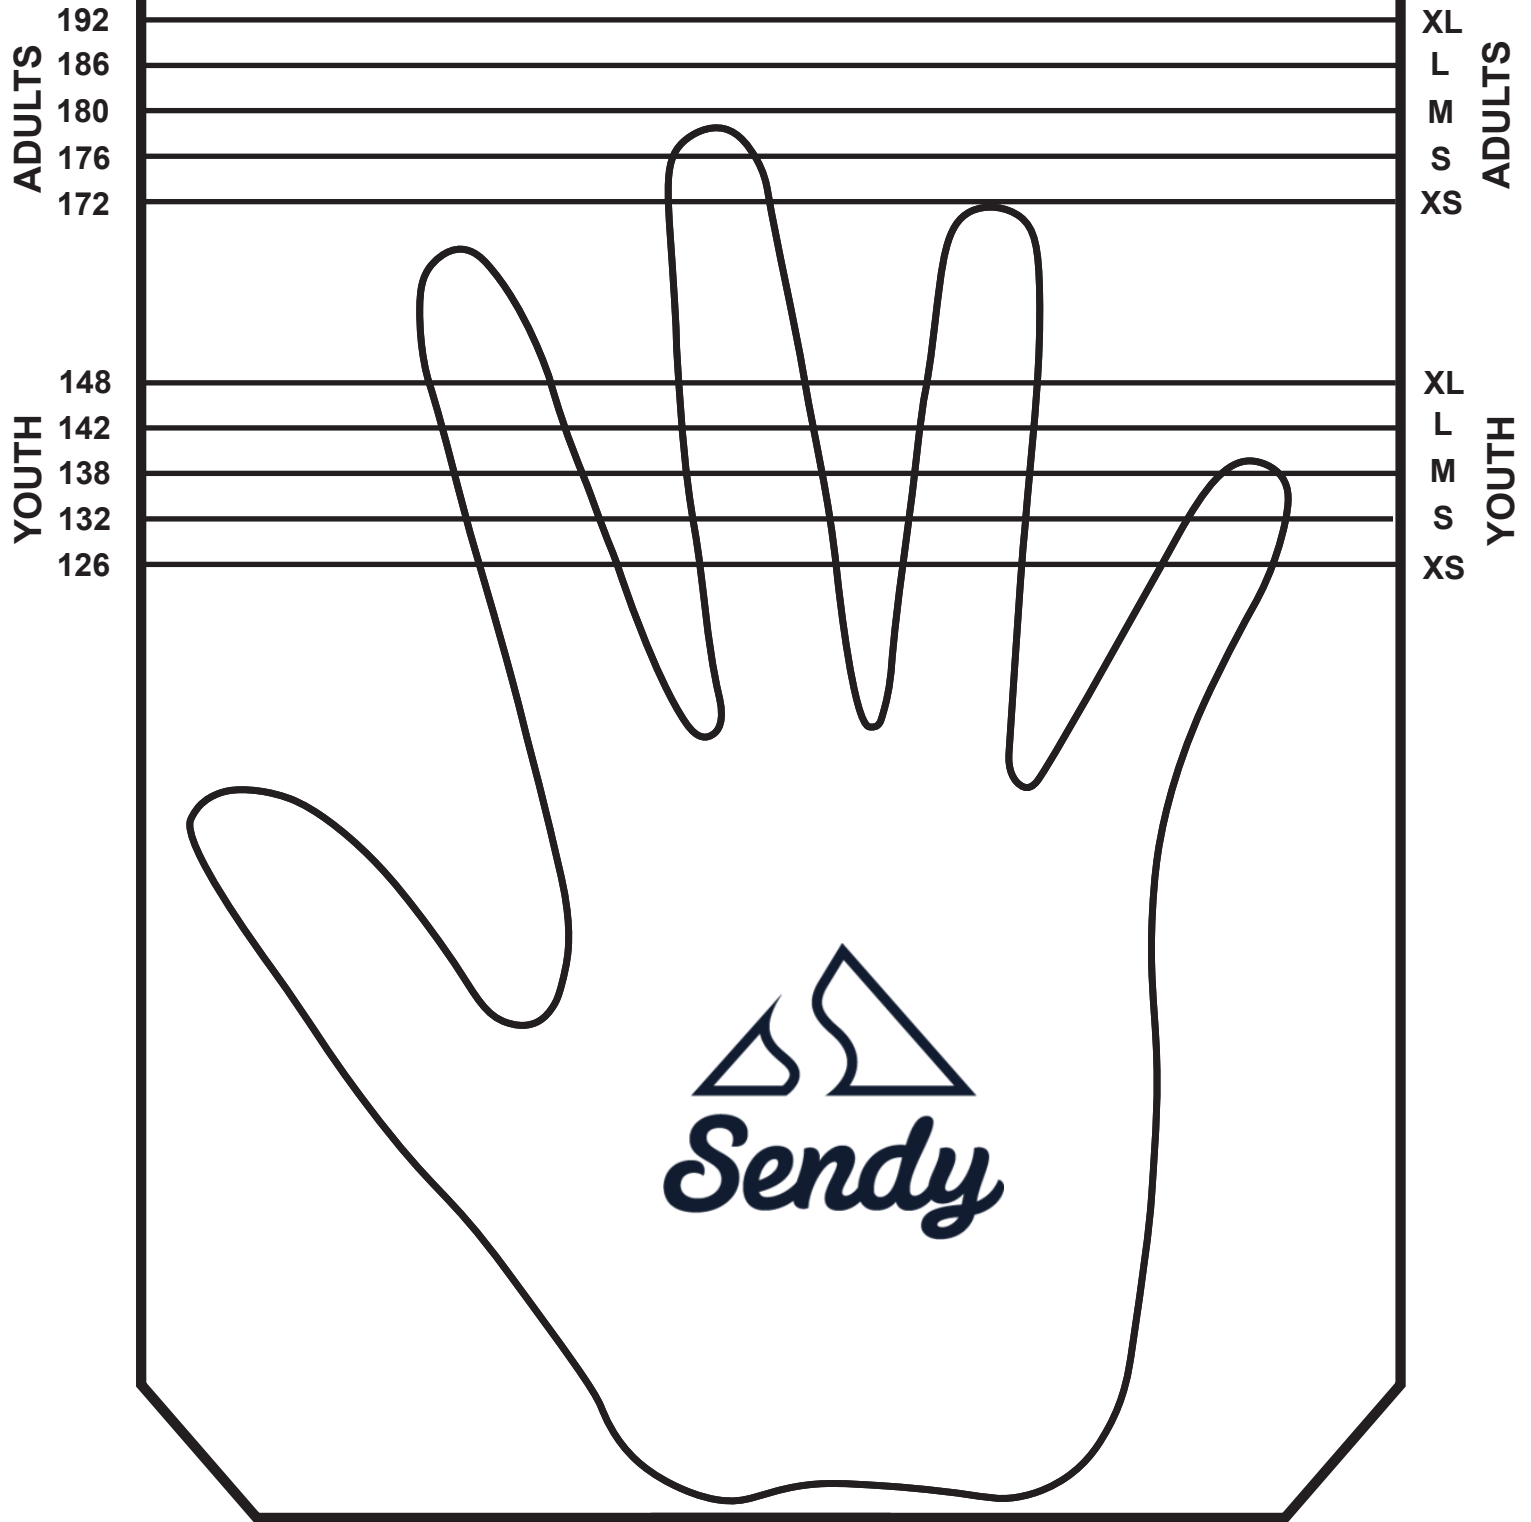

PRINTING INSTRUCTIONS

The Sendy glove size chart needs to be printed on A4 size paper at 100% with no scaling.

We then recommend measuring the box to the right to ensure correct printing.

PRINT ACCURACY CHECK

When printed correctly, this box will measure 5cm x 5cm

SIZE
in MM

GLOVE
SIZE

BASE OF PALM